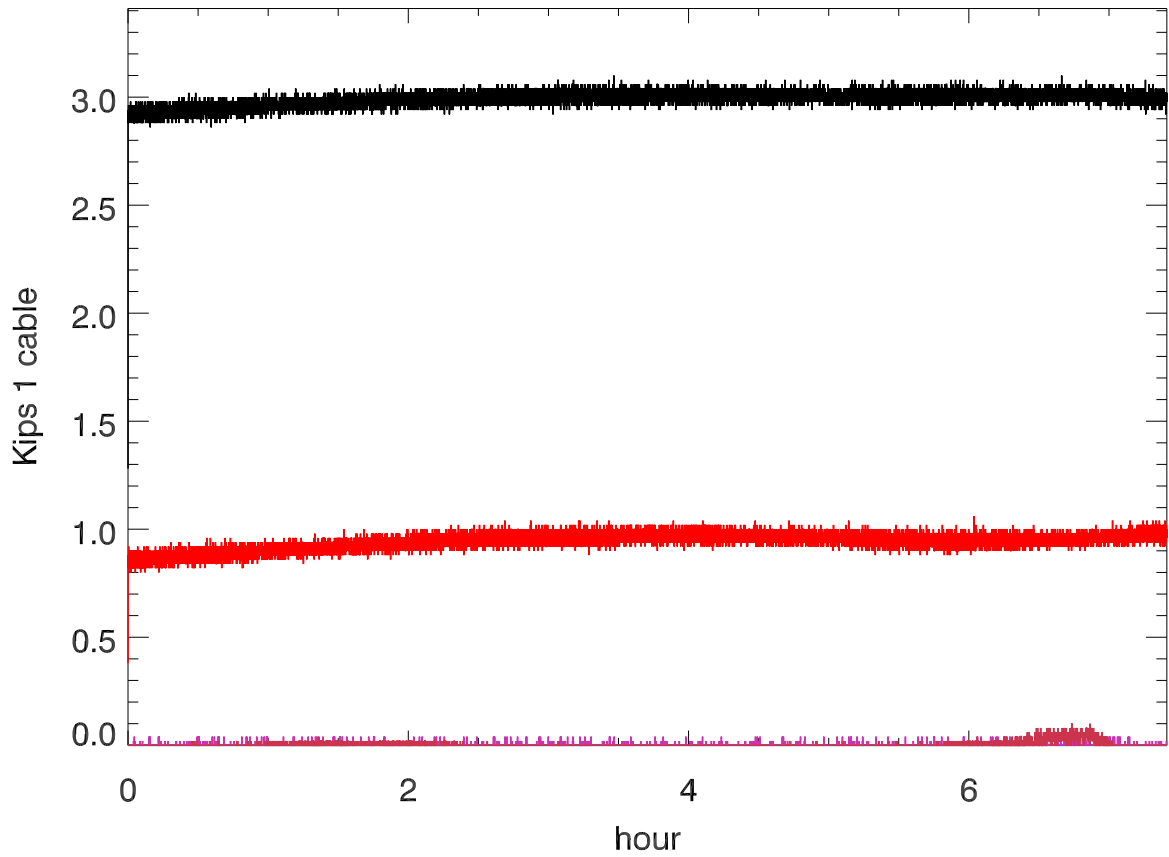

201201 Td pos vs hour (page 1)

201201 Td kips/cable vs hour (page 1)

201201 Td8 device status (page 2)

201201 Td8 Little Star digital input (page 3)

201201 Td8 UIO digital 1 and 2 (page 4)

201201 Td8 Little star Digital out (page 5)