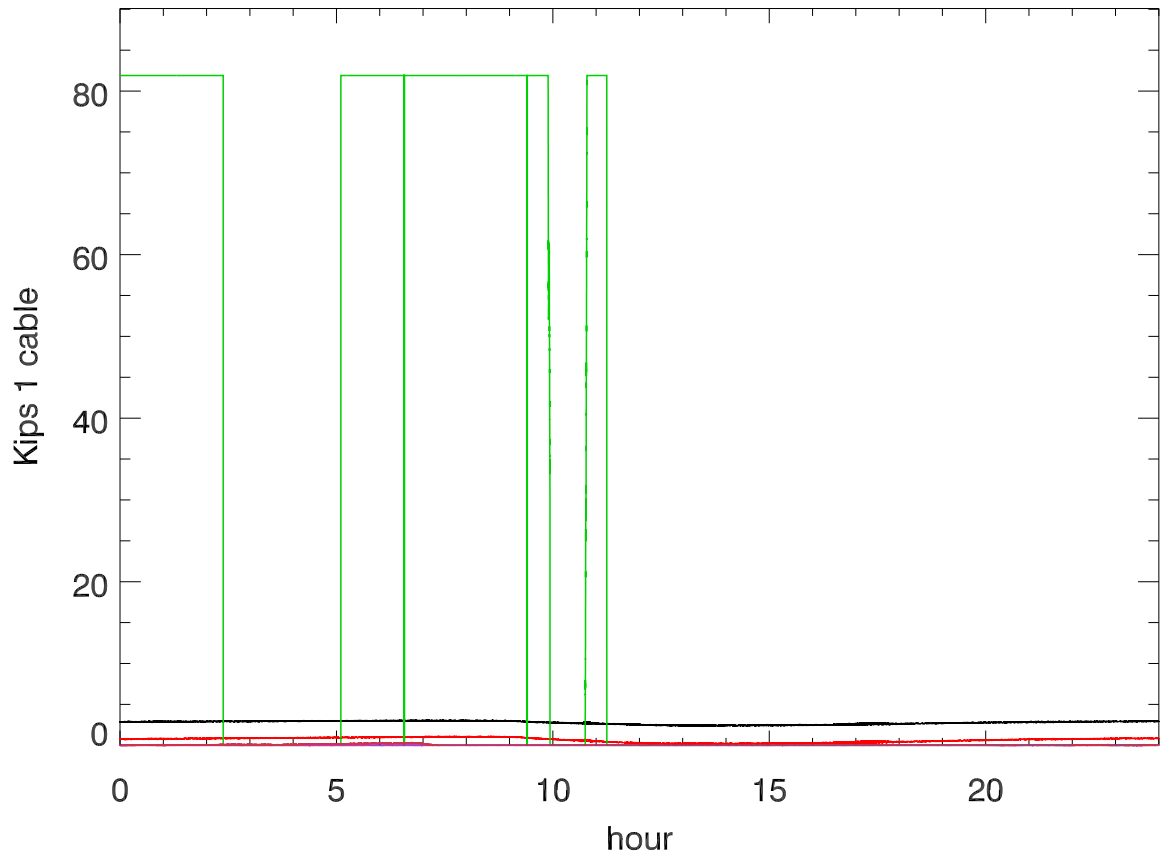

201127 Td pos vs hour (page 1)

201127 Td kips/cable vs hour (page 1)

201127 Td4 device status (page 2)

201127 Td4 Little Star digital input (page 3)

201127 Td4 UIO digital 1 and 2 (page 4)

201127 Td4 Little star Digital out (page 5)