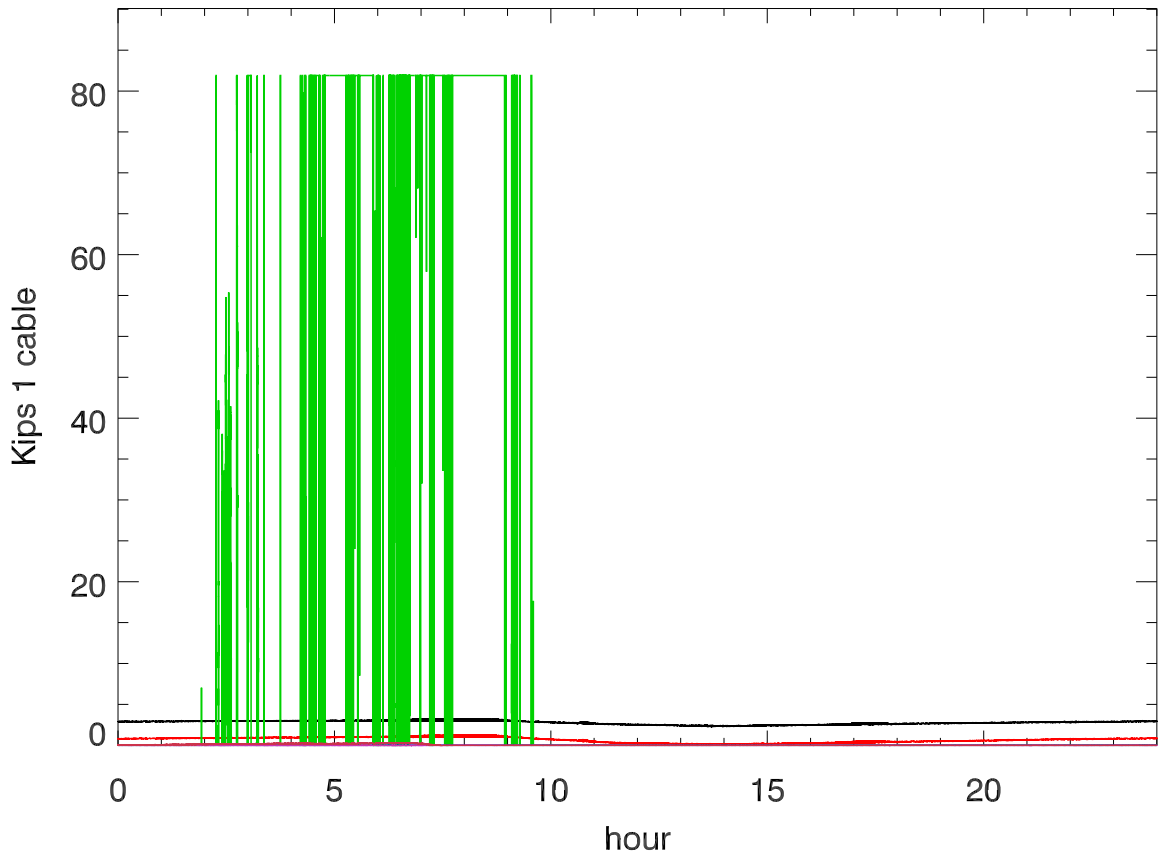

201130 Td pos vs hour (page 1)

201130 Td kips/cable vs hour (page 1)

201130 Td4 device status (page 2)

201130 Td4 Little Star digital input (page 3)

201130 Td4 UIO digital 1 and 2 (page 4)

201130 Td4 Little star Digital out (page 5)

201130 Td4 Drive and Fault Status (page 6)

201130 Motor torques page 7