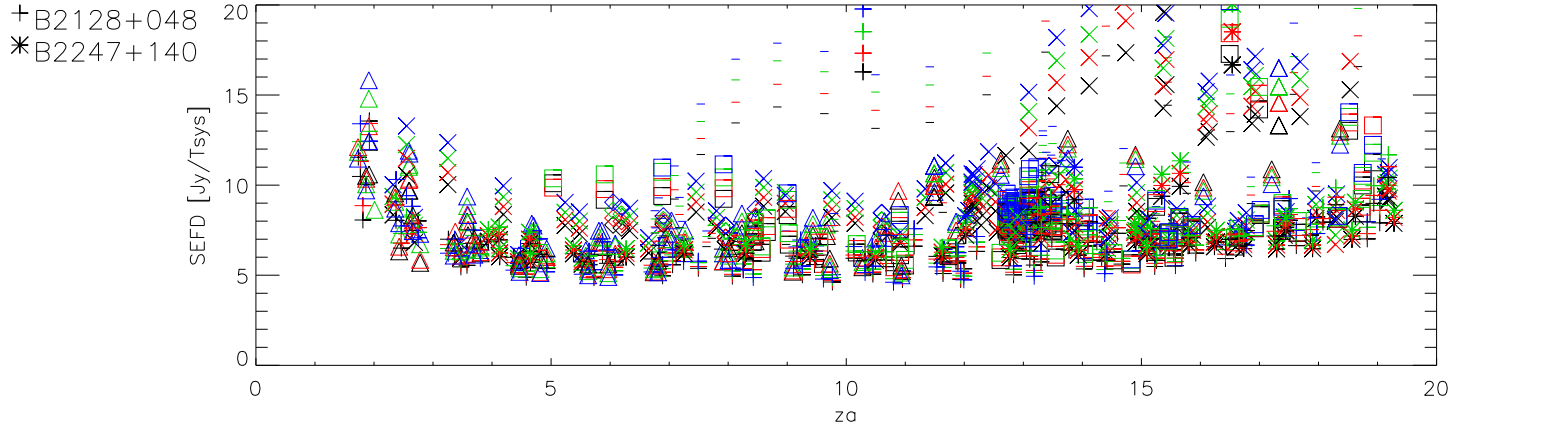

01mar04 to 31mar12 all freq last 2000 pnts. Gain K/Jy

Tsys

Sefd

AvgBmWidth

01mar04 to 31mar12 8500 Mhz 1669 pnts. Gain K/Jy

01mar04 to 31mar12 8800 Mhz 1672 pnts. Gain K/Jy

01mar04 to 31mar12 9000 Mhz 1672 pnts. Gain K/Jy

01mar04 to 31mar12 9200 Mhz 1672 pnts. Gain K/Jy