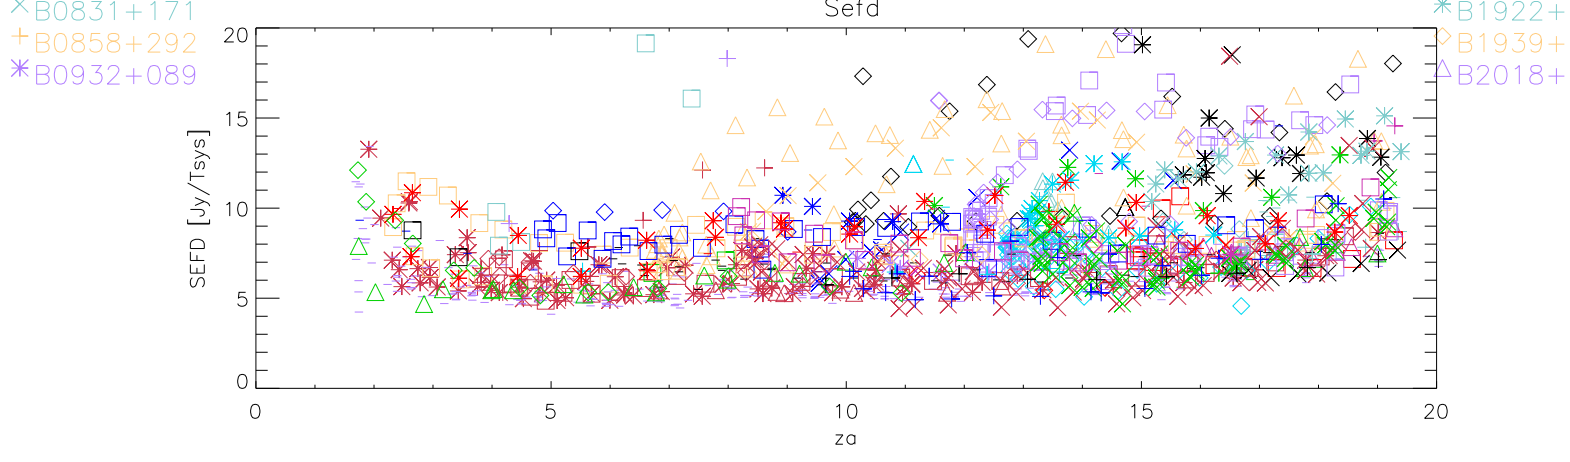

01mar04 to 31mar12 all freq last 2000 pnts. Gain K/Jy

Tsys

Sefd

AvgBmWidth

01mar04 to 31mar12 8500 Mhz 1669 pnts. Gain K/Jy

01mar04 to 31mar12 8800 Mhz 1672 pnts. Gain K/Jy

01mar04 to 31mar12 9000 Mhz 1672 pnts. Gain K/Jy

01mar04 to 31mar12 9200 Mhz 1672 pnts. Gain K/Jy