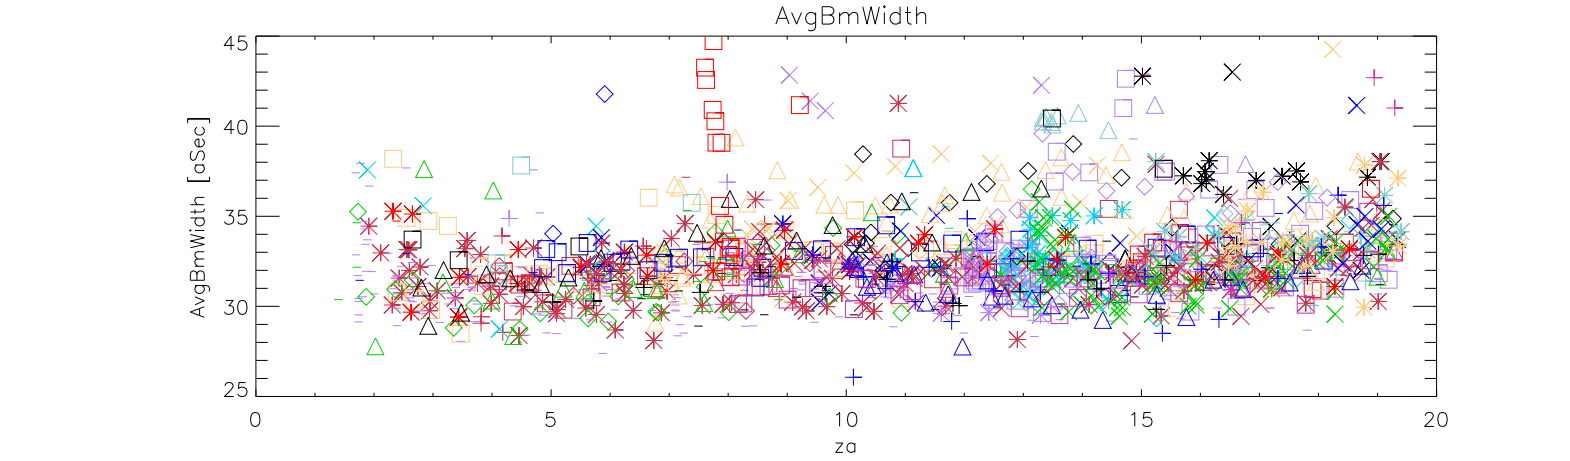

01mar04 to 31mar12 all freq last 2000 pnts. Gain K/Jy

Tsys

Sefd

AvgBmWidth

01mar04 to 31mar12 8500 Mhz 1669 pnts. Gain K/Jy

01mar04 to 31mar12 8800 Mhz 1672 pnts. Gain K/Jy

01mar04 to 31mar12 9000 Mhz 1672 pnts. Gain K/Jy

01mar04 to 31mar12 9200 Mhz 1672 pnts. Gain K/Jy