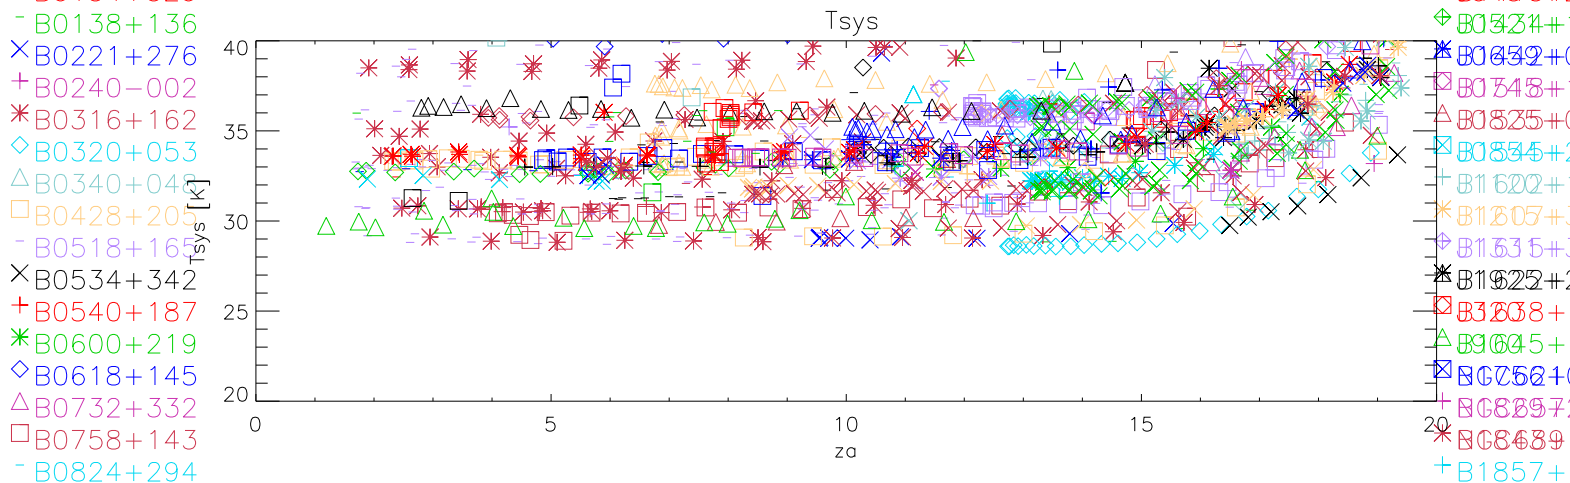

01mar04 to 31mar12 all freq last 2000 pnts. Gain K/Jy

Tsys

Sefd

AvgBmWidth

01mar04 to 31mar12 8500 Mhz 1669 pnts. Gain K/Jy

01mar04 to 31mar12 8800 Mhz 1672 pnts. Gain K/Jy

01mar04 to 31mar12 9000 Mhz 1672 pnts. Gain K/Jy

01mar04 to 31mar12 9200 Mhz 1672 pnts. Gain K/Jy