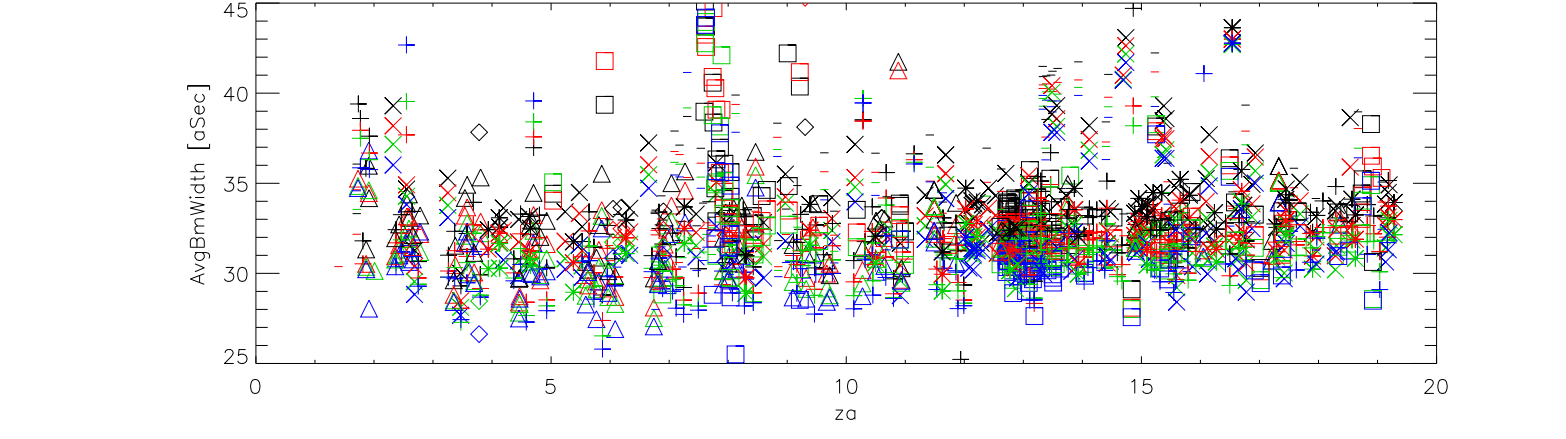

01mar04 to 31mar12 all freq last 2000 pnts. Gain K/Jy

Tsys

Sefd

AvgBmWidth

01mar04 to 31mar12 8500 Mhz 1669 pnts. Gain K/Jy

01mar04 to 31mar12 8800 Mhz 1672 pnts. Gain K/Jy

01mar04 to 31mar12 9000 Mhz 1672 pnts. Gain K/Jy