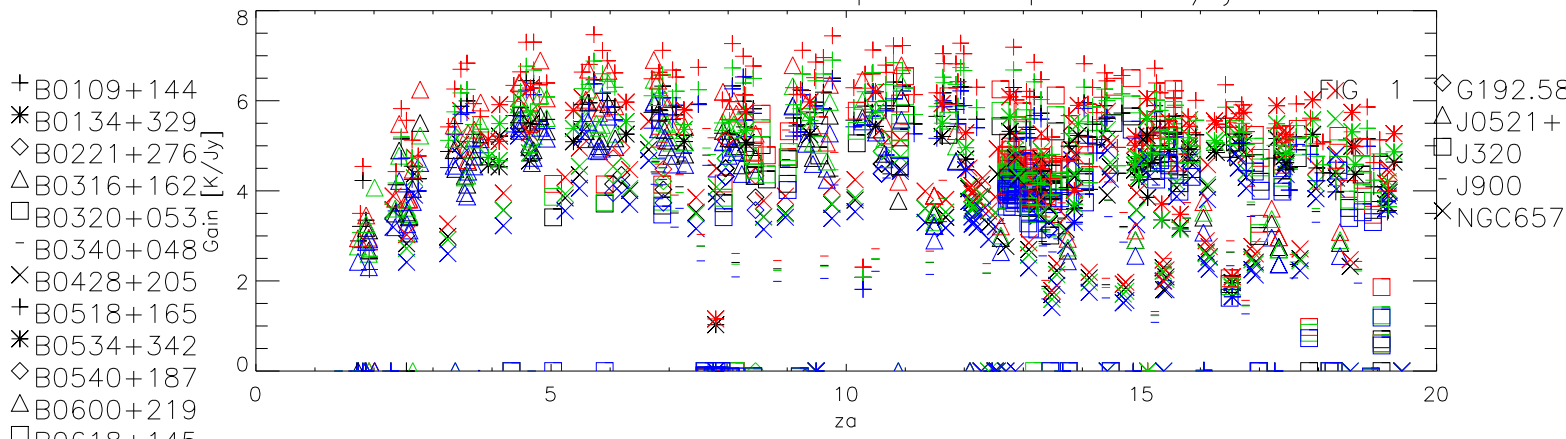

01mar04 to 31mar12 all freq last 2000 pnts. Gain K/Jy

Tsys

Sefd

AvgBmWidth

01mar04 to 31mar12 8500 Mhz 1669 pnts. Gain K/Jy

01mar04 to 31mar12 8800 Mhz 1672 pnts. Gain K/Jy

01mar04 to 31mar12 9000 Mhz 1672 pnts. Gain K/Jy

01mar04 to 31mar12 9200 Mhz 1672 pnts. Gain K/Jy