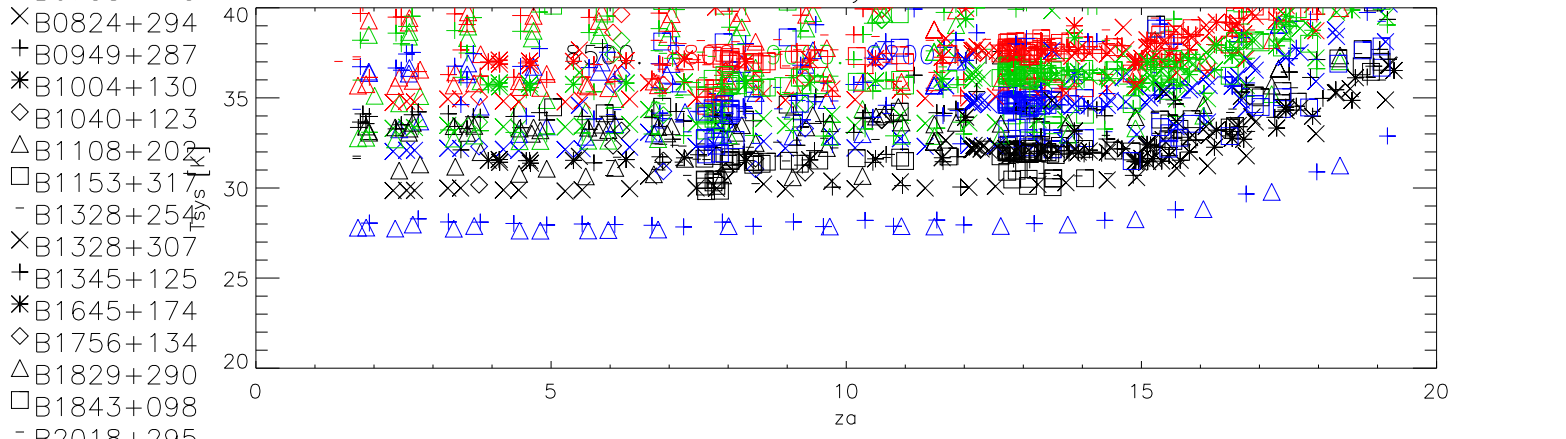

01mar04 to 31mar12 all freq last 2000 pnts. Gain K/Jy

Tsys

Sefd

AvgBmWidth

01mar04 to 31mar12 8500 Mhz 1669 pnts. Gain K/Jy

01mar04 to 31mar12 8800 Mhz 1672 pnts. Gain K/Jy

01mar04 to 31mar12 9000 Mhz 1672 pnts. Gain K/Jy

01mar04 to 31mar12 9200 Mhz 1672 pnts. Gain K/Jy