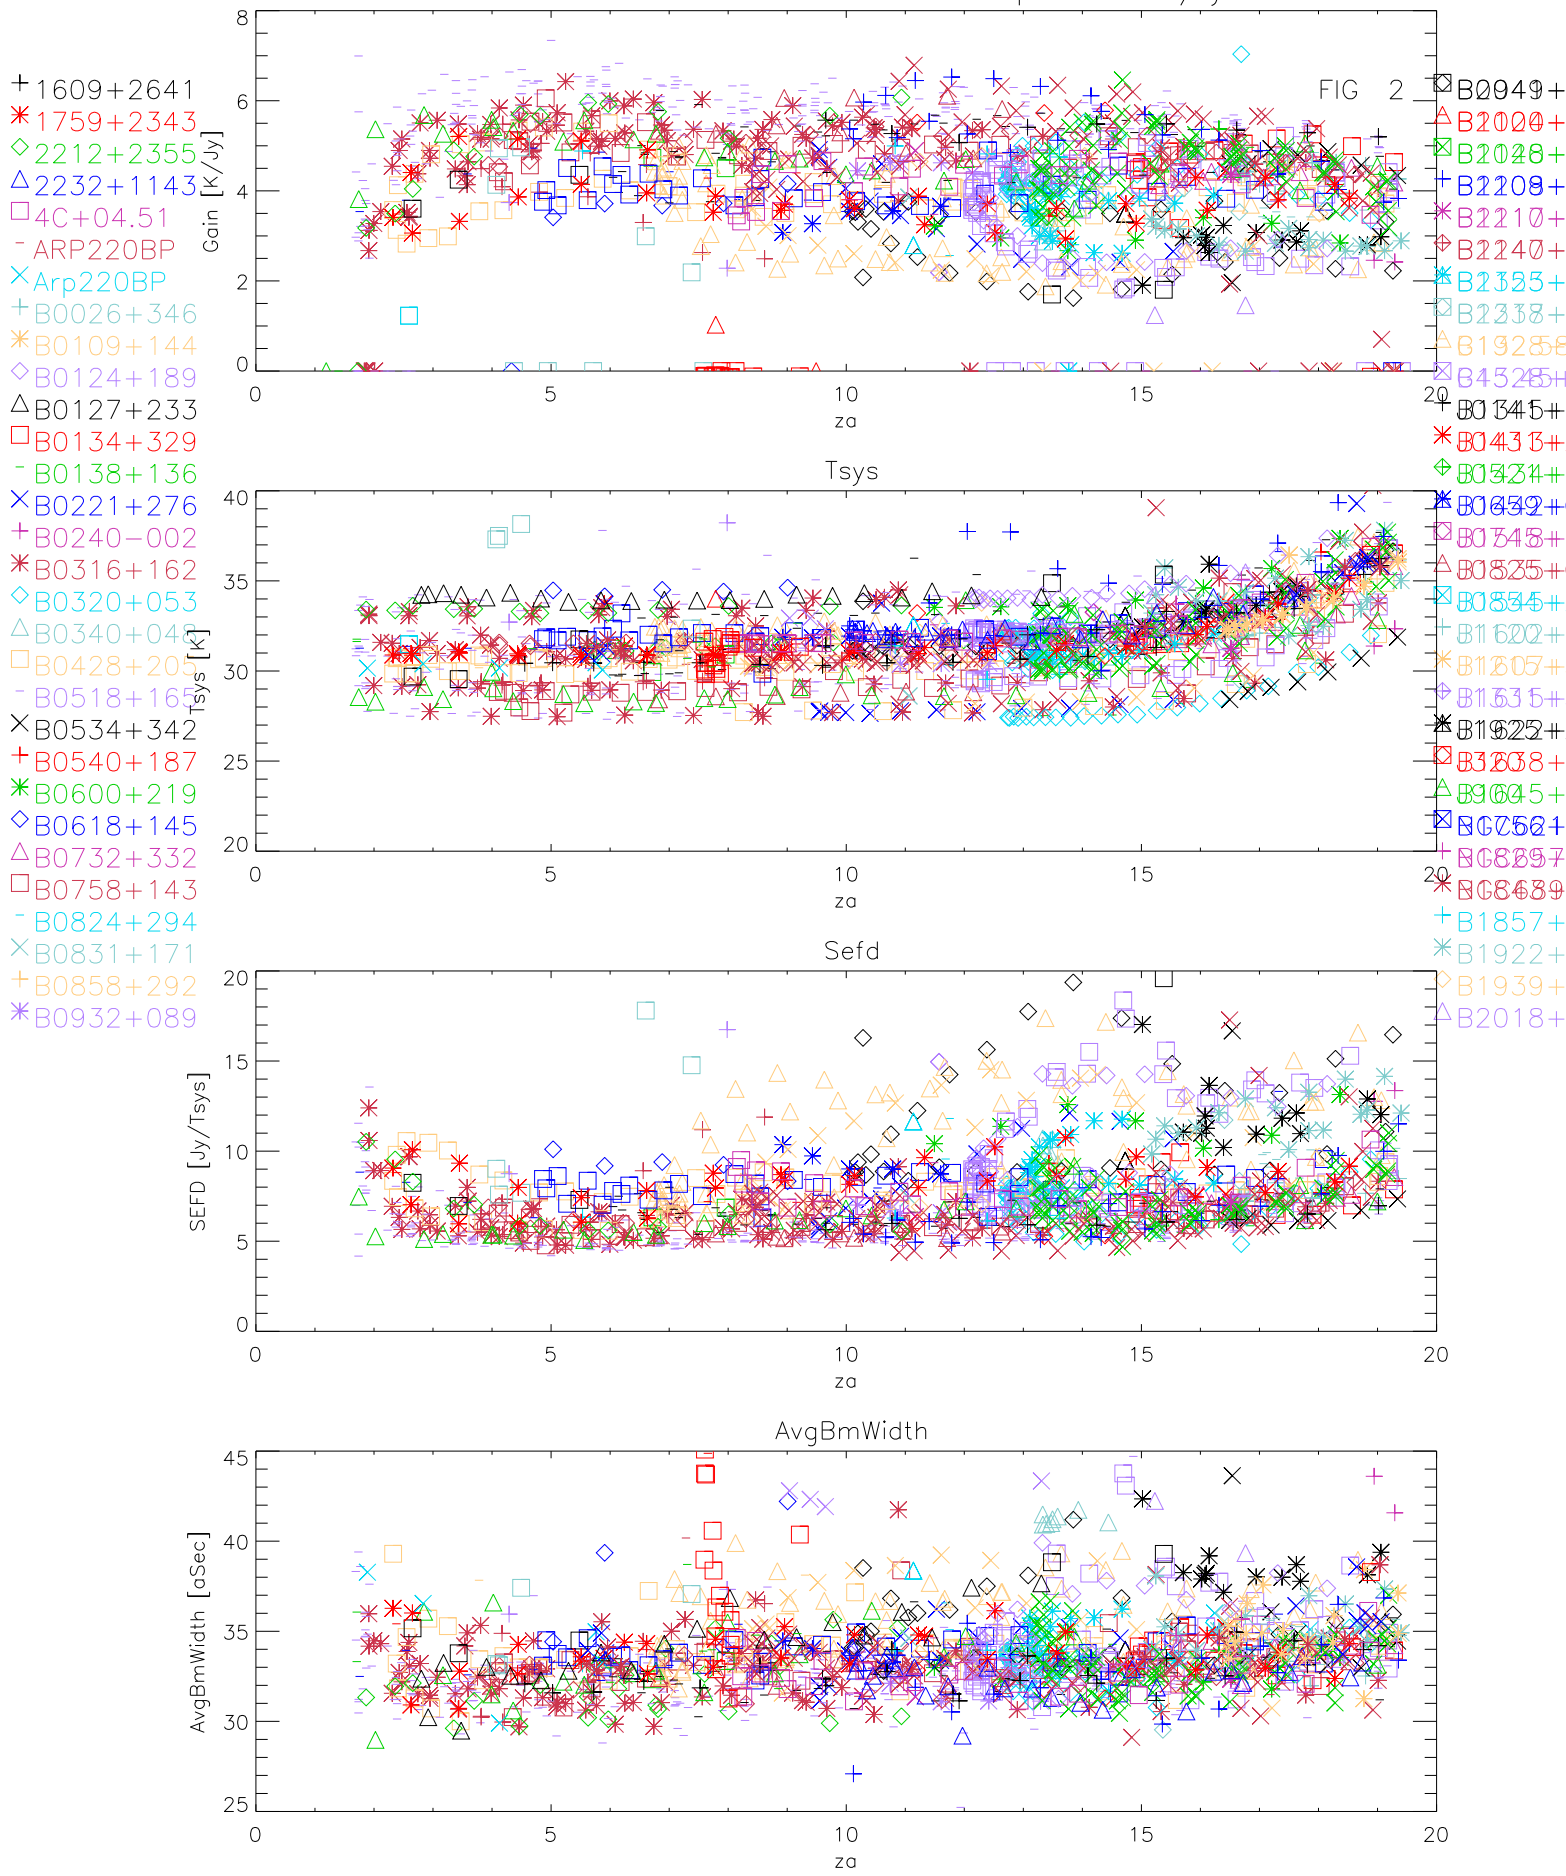

01mar04 to 31mar12 all freq last 2000 pnts. Gain K/Jy

Tsys

Sefd

AvgBmWidth

01mar04 to 31mar12 8500 Mhz 1669 pnts. Gain K/Jy

01mar04 to 31mar12 8800 Mhz 1672 pnts. Gain K/Jy

01mar04 to 31mar12 9000 Mhz 1672 pnts. Gain K/Jy

01mar04 to 31mar12 9200 Mhz 1672 pnts. Gain K/Jy