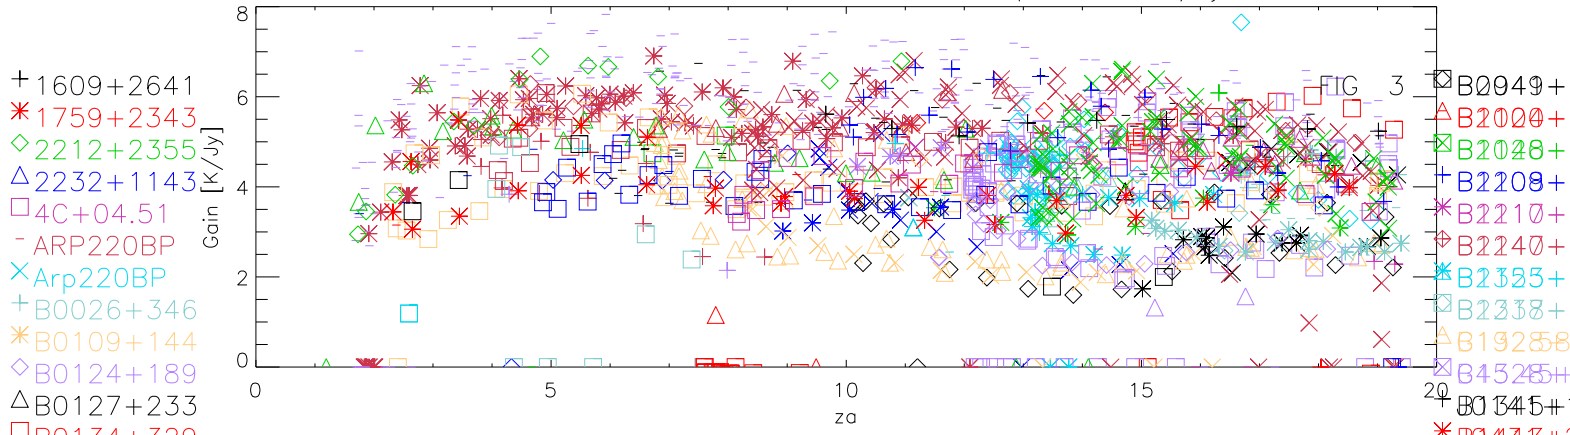

01mar04 to 31mar12 all freq last 2000 pnts. Gain K/Jy

Tsys

Sefd

AvgBmWidth

01mar04 to 31mar12 8500 Mhz 1669 pnts. Gain K/Jy

01mar04 to 31mar12 8800 Mhz 1672 pnts. Gain K/Jy

01mar04 to 31mar12 9000 Mhz 1672 pnts. Gain K/Jy