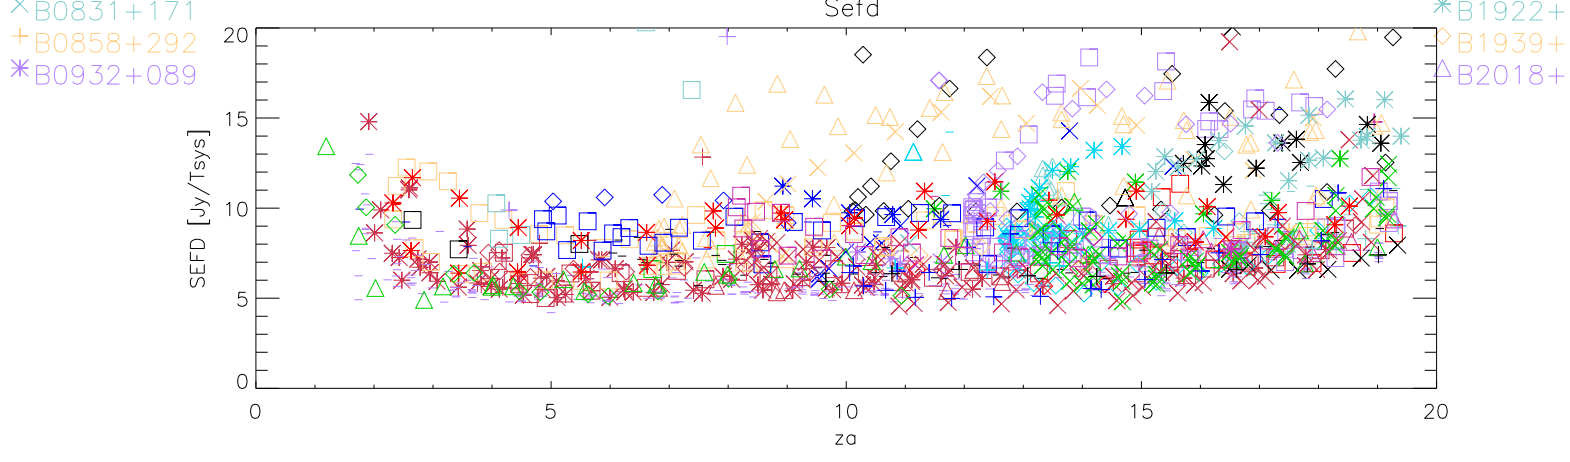

01mar04 to 31mar12 all freq last 2000 pnts. Gain K/Jy

Tsys

Sefd

AvgBmWidth

01mar04 to 31mar12 8500 Mhz 1669 pnts. Gain K/Jy

01mar04 to 31mar12 8800 Mhz 1672 pnts. Gain K/Jy

01mar04 to 31mar12 9000 Mhz 1672 pnts. Gain K/Jy

01mar04 to 31mar12 9200 Mhz 1672 pnts. Gain K/Jy