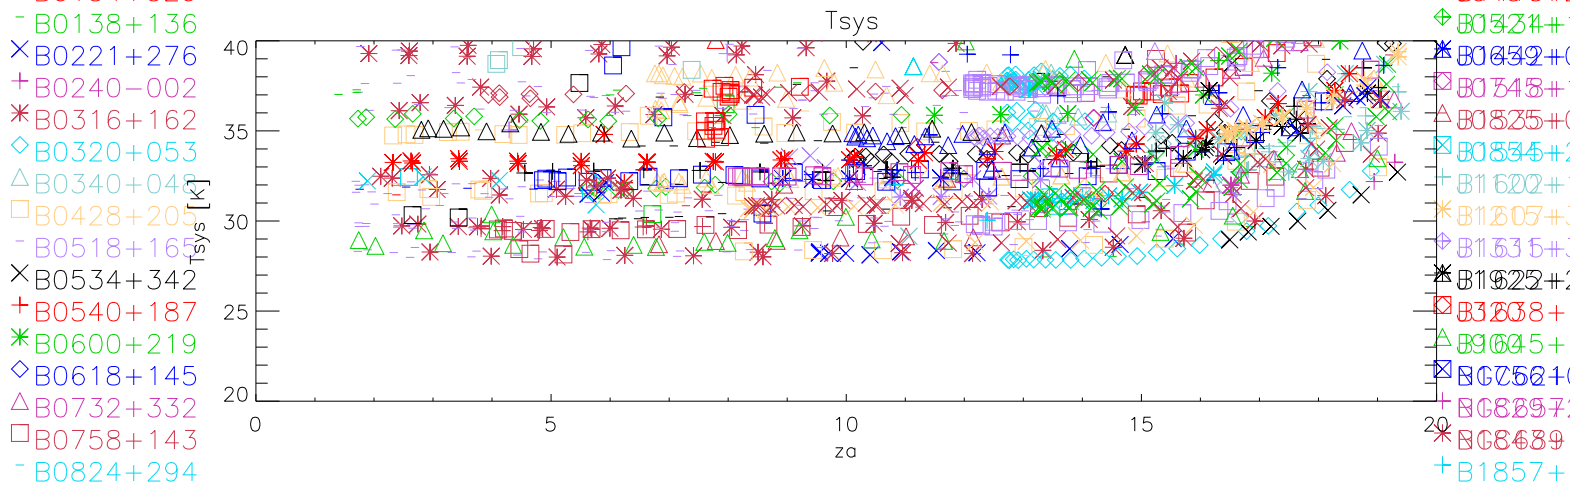

01mar04 to 31mar12 all freq last 2000 pnts. Gain K/Jy

Tsys

Sefd

AvgBmWidth

01mar04 to 31mar12 8500 Mhz 1669 pnts. Gain K/Jy

01mar04 to 31mar12 8800 Mhz 1672 pnts. Gain K/Jy

01mar04 to 31mar12 9000 Mhz 1672 pnts. Gain K/Jy

01mar04 to 31mar12 9200 Mhz 1672 pnts. Gain K/Jy