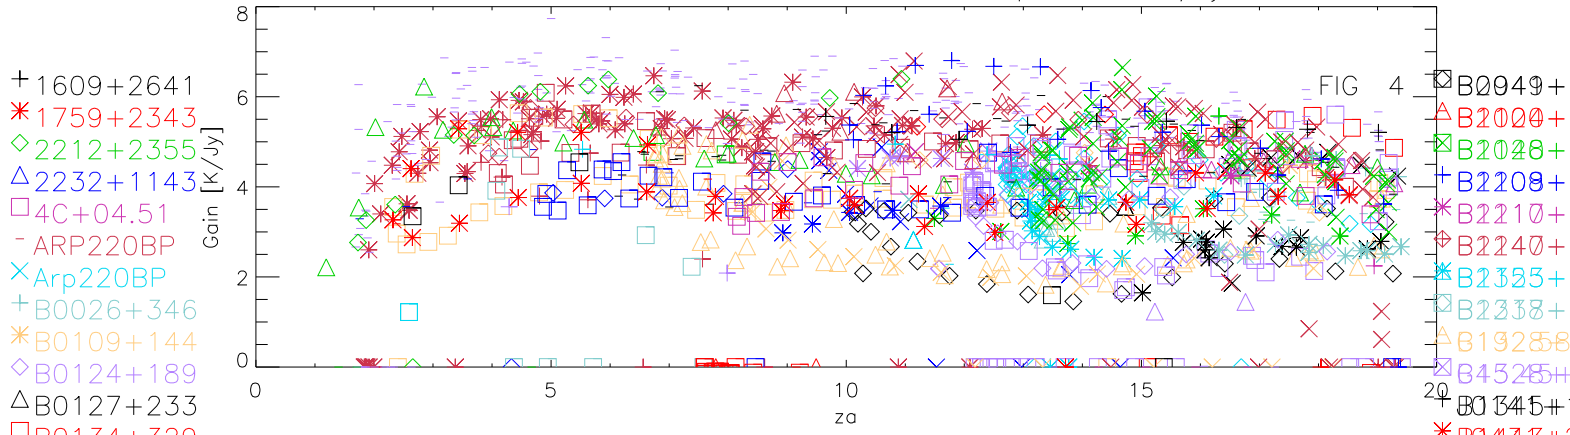

01mar04 to 31mar12 all freq last 2000 pnts. Gain K/Jy

Tsys

Sefd

AvgBmWidth

01mar04 to 31mar12 8500 Mhz 1669 pnts. Gain K/Jy

01mar04 to 31mar12 8800 Mhz 1672 pnts. Gain K/Jy

01mar04 to 31mar12 9000 Mhz 1672 pnts. Gain K/Jy

01mar04 to 31mar12 9200 Mhz 1672 pnts. Gain K/Jy