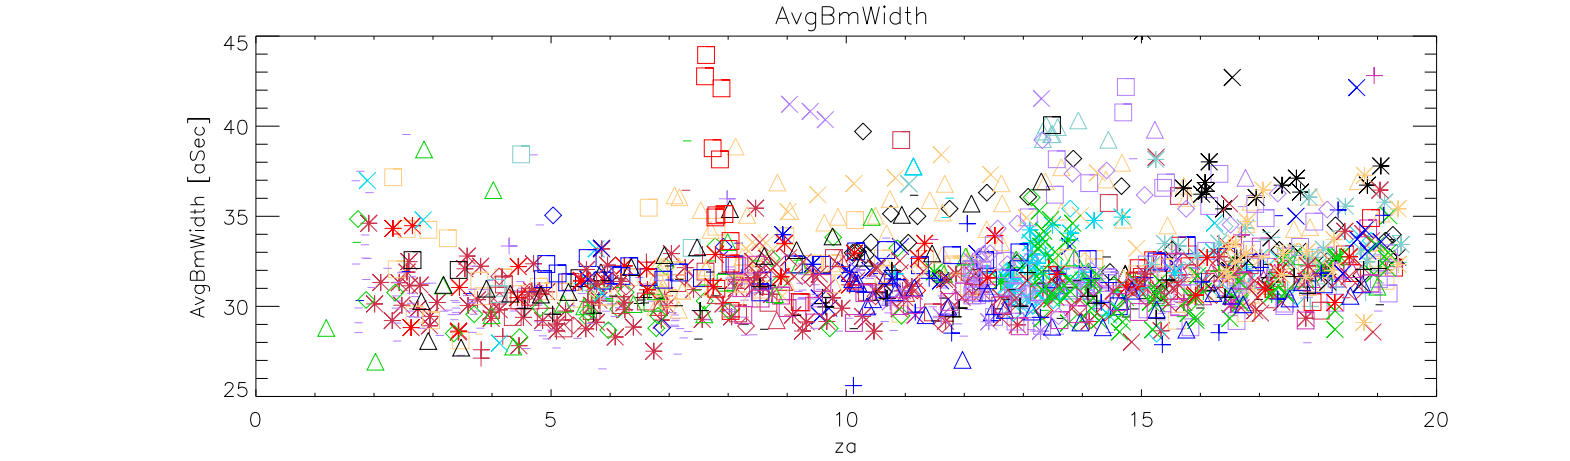

01mar04 to 31mar12 all freq last 2000 pnts. Gain K/Jy

Tsys

Sefd

AvgBmWidth

01mar04 to 31mar12 8500 Mhz 1669 pnts. Gain K/Jy

01mar04 to 31mar12 8800 Mhz 1672 pnts. Gain K/Jy

01mar04 to 31mar12 9000 Mhz 1672 pnts. Gain K/Jy

01mar04 to 31mar12 9200 Mhz 1672 pnts. Gain K/Jy