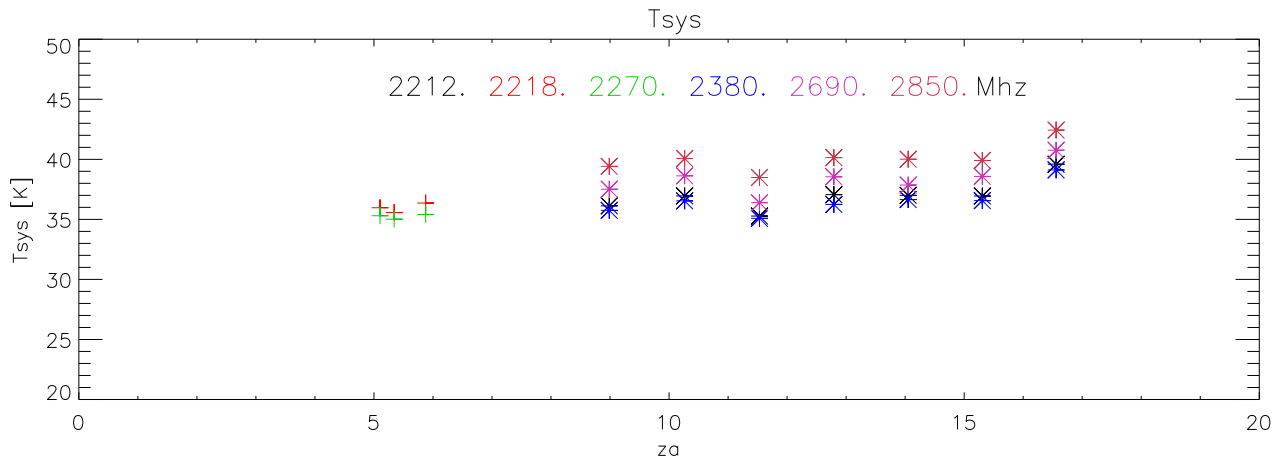

01aug14 to 31aug14 all freq 34 pnts. Gain K/Jy

+ B2120+168  
\* B2249+185

FIG 1

01aug14 to 31aug14 2380 Mhz 7 pnts. Gain K/Jy

+B2249+185

FIG 3

01aug14 to 31aug14 2690 Mhz 7 pnts. Gain K/Jy

+B2249+185

FIG 4

01aug14 to 31aug14 2850 Mhz 7 pnts. Gain K/Jy

+B2249+185

FIG 5