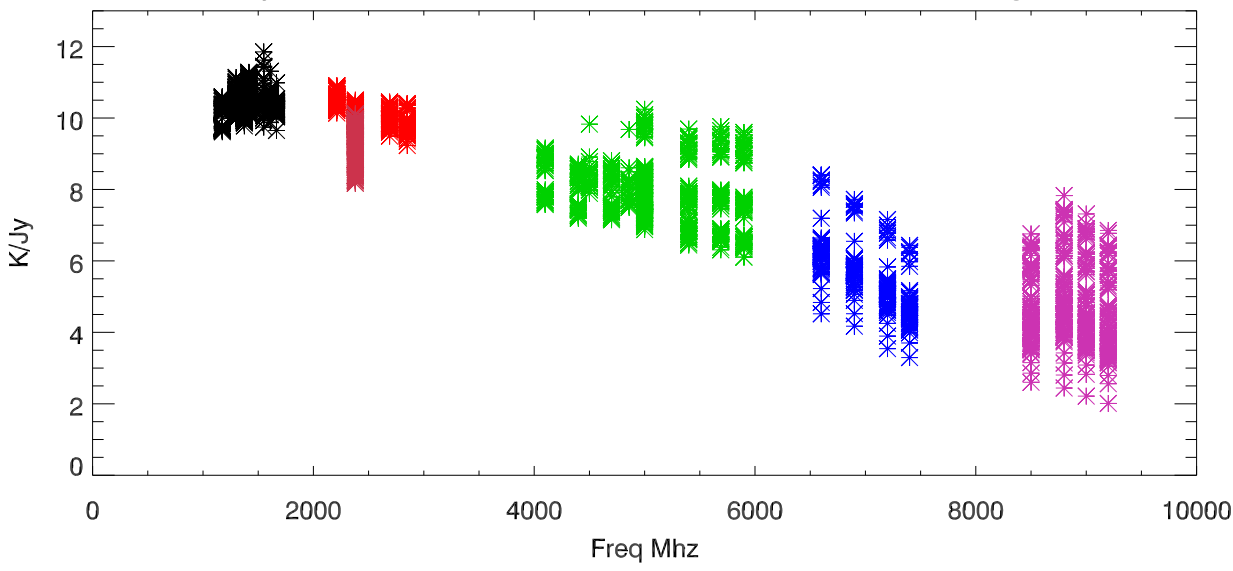

jul08-feb09 Gain lband to xband rcvrs. za=(5-14)deg

Tsys

SEFD

jul08-feb09 median gain vs freq. With ruzeCurves. za-(5-14)