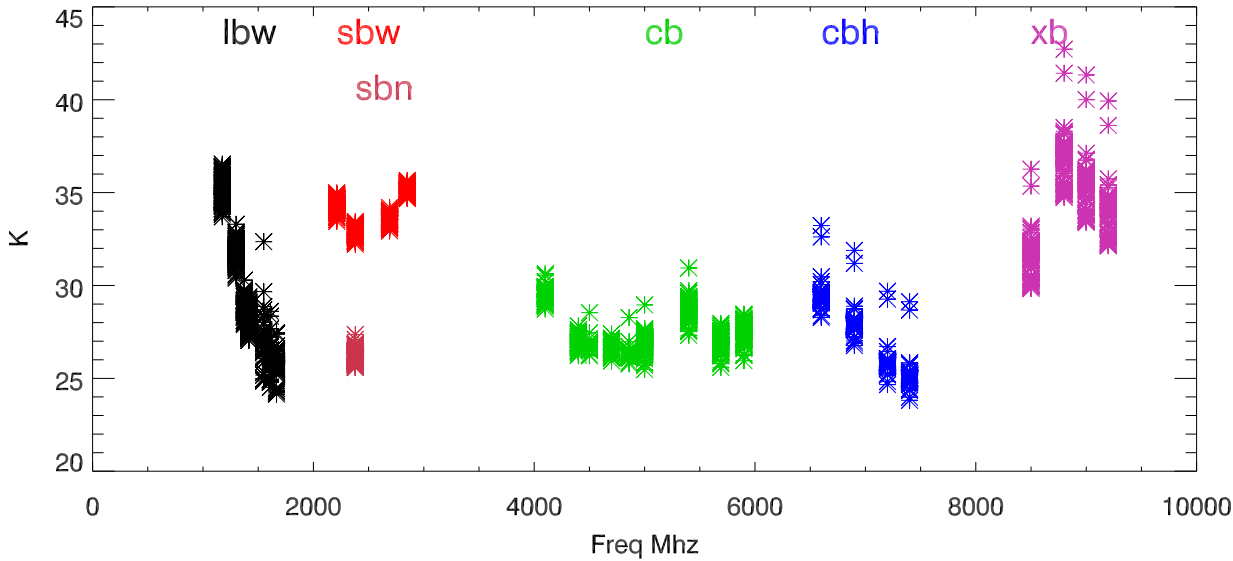

jul08-feb09 Gain lband to xband rcvrs. za=(5-14)deg

Tsys

SEFD

jul08-feb09 median gain vs freq. With ruzeCurves. za-(5-14)