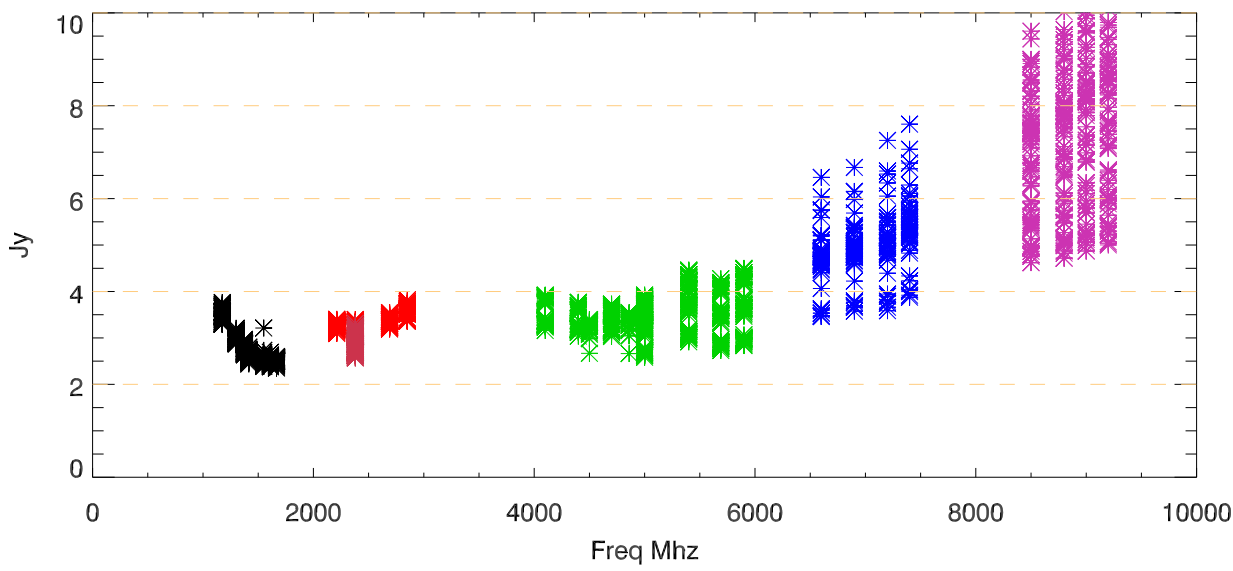

jul08-feb09 Gain lband to xband rcvrs. za=(5-14)deg

Tsys

SEFD

jul08-feb09 median gain vs freq. With ruzeCurves. za-(5-14)