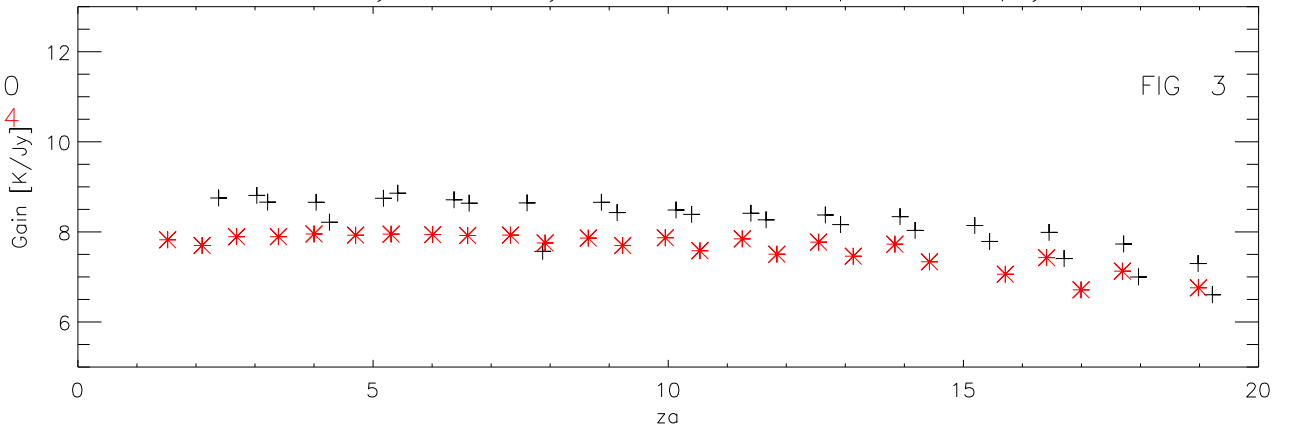

01may20 to 31may20 1310 Mhz 57 pnts. Gain K/Jy

FIG 3

+ B1312+210
* B1645+174