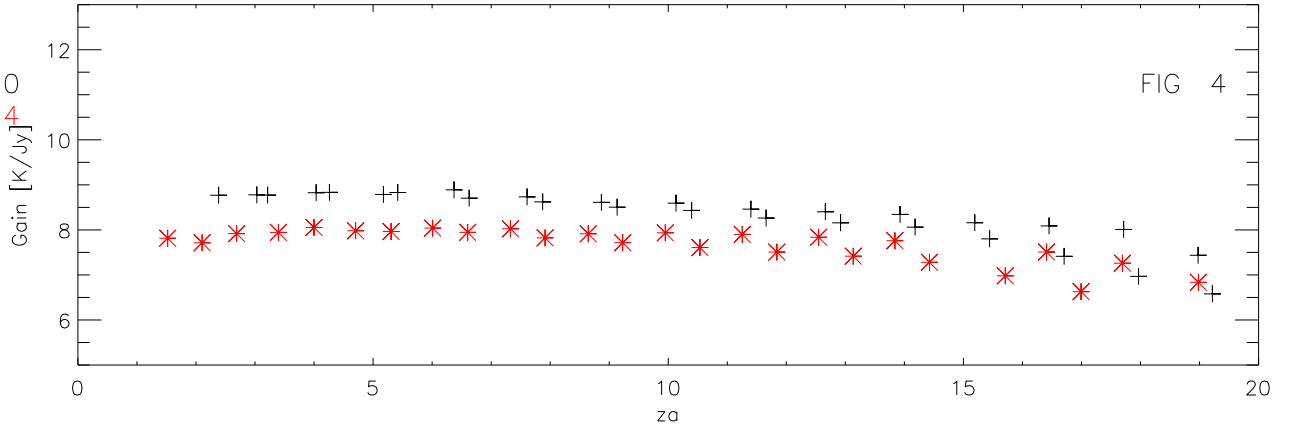

FIG 3

+ B1312+210  
\* B1645+174

01may20 to 31may20 1375 Mhz 57 pnts. Gain K/Jy

FIG 4

+ B1312+210  
\* B1645+174

01may20 to 31may20 1415 Mhz 62 pnts. Gain K/Jy

FIG 5

+ B1312+210  
\* B1535+139  
◇ B1645+174