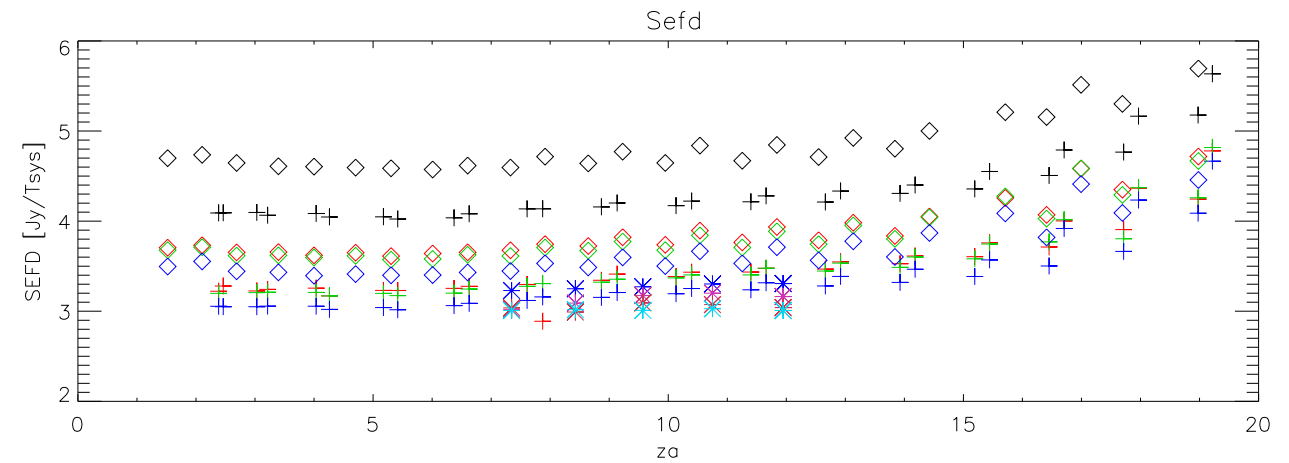

01may20 to 31may20 all freq 248 pnts. Gain K/Jy

+ B1312+210  
\* B1535+139  
◇ B1645+174

FIG 1

01may20 to 31may20 1155 Mhz 57 pnts. Gain K/Jy

FIG 2

+B1312+210  
\*B1645+174

01may20 to 31may20 1310 Mhz 57 pnts. Gain K/Jy