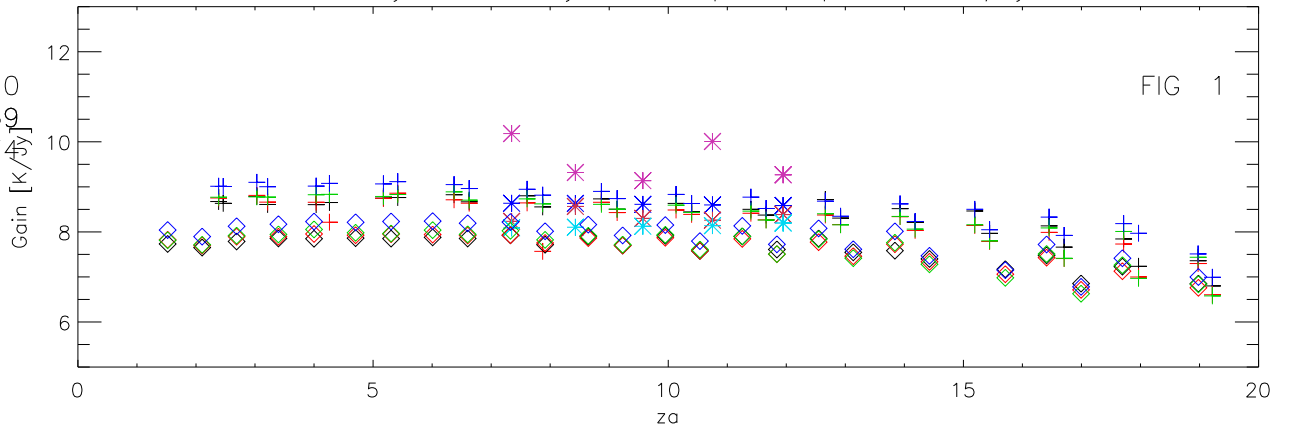

01may20 to 31may20 all freq 248 pnts. Gain K/Jy

+ B1312+210  
\* B1535+139  
◇ B1645+174

FIG 1

01may20 to 31may20 1155 Mhz 57 pnts. Gain K/Jy

FIG 2

+B1312+210  
\*B1645+174

01may20 to 31may20 1310 Mhz 57 pnts. Gain K/Jy