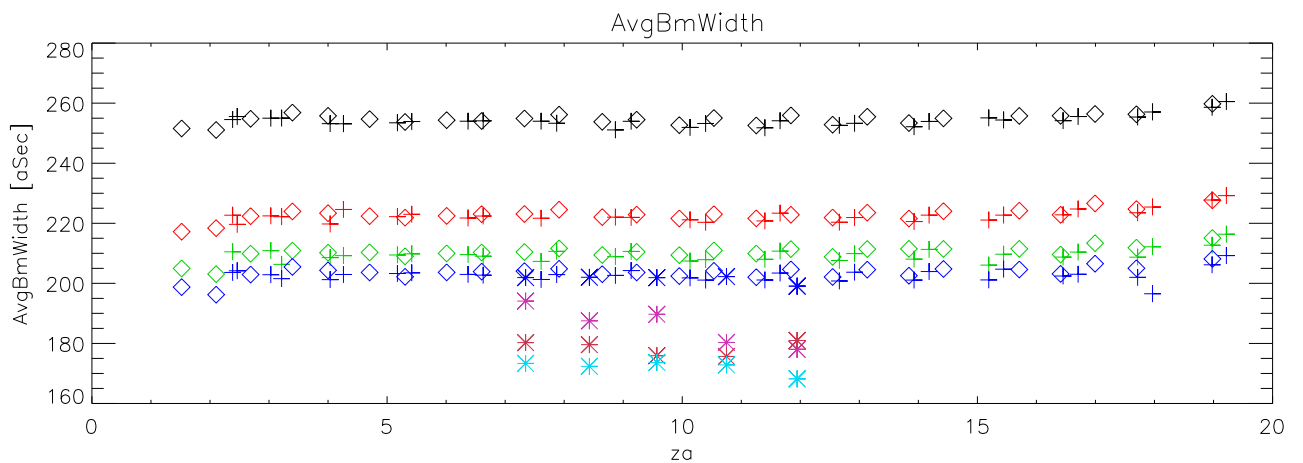

01may20 to 31may20 all freq 248 pnts. Gain K/Jy

+ B1312+210  
\* B1535+139  
◇ B1645+174

FIG 1

01may20 to 31may20 1155 Mhz 57 pnts. Gain K/Jy

FIG 2

+B1312+210  
\*B1645+174

01may20 to 31may20 1310 Mhz 57 pnts. Gain K/Jy