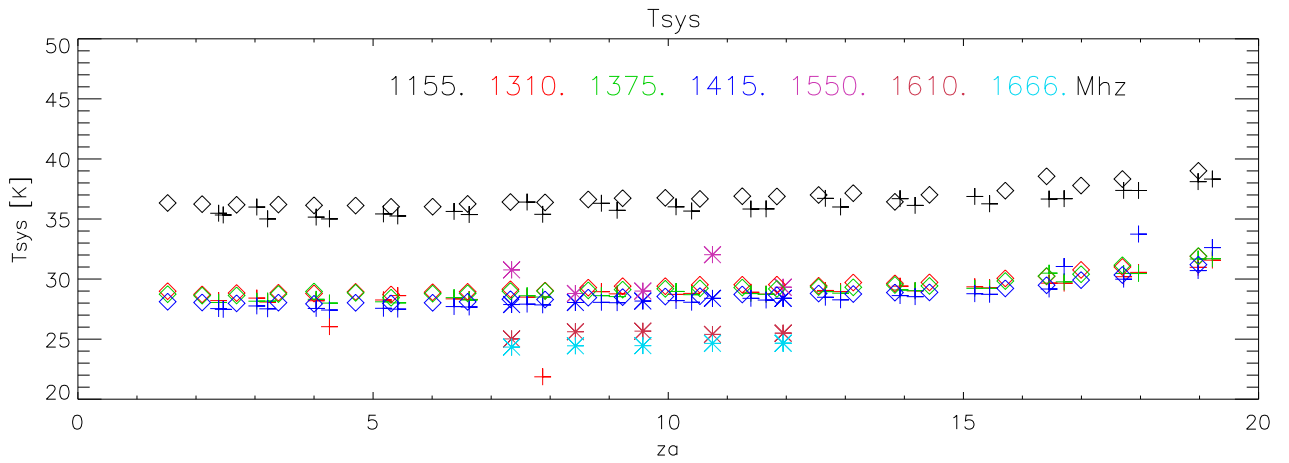

01may20 to 31may20 all freq 248 pnts. Gain K/Jy

+ B1312+210  
\* B1535+139  
◇ B1645+174

FIG 1

01may20 to 31may20 1155 Mhz 57 pnts. Gain K/Jy

FIG 2

+B1312+210  
\*B1645+174

01may20 to 31may20 1310 Mhz 57 pnts. Gain K/Jy