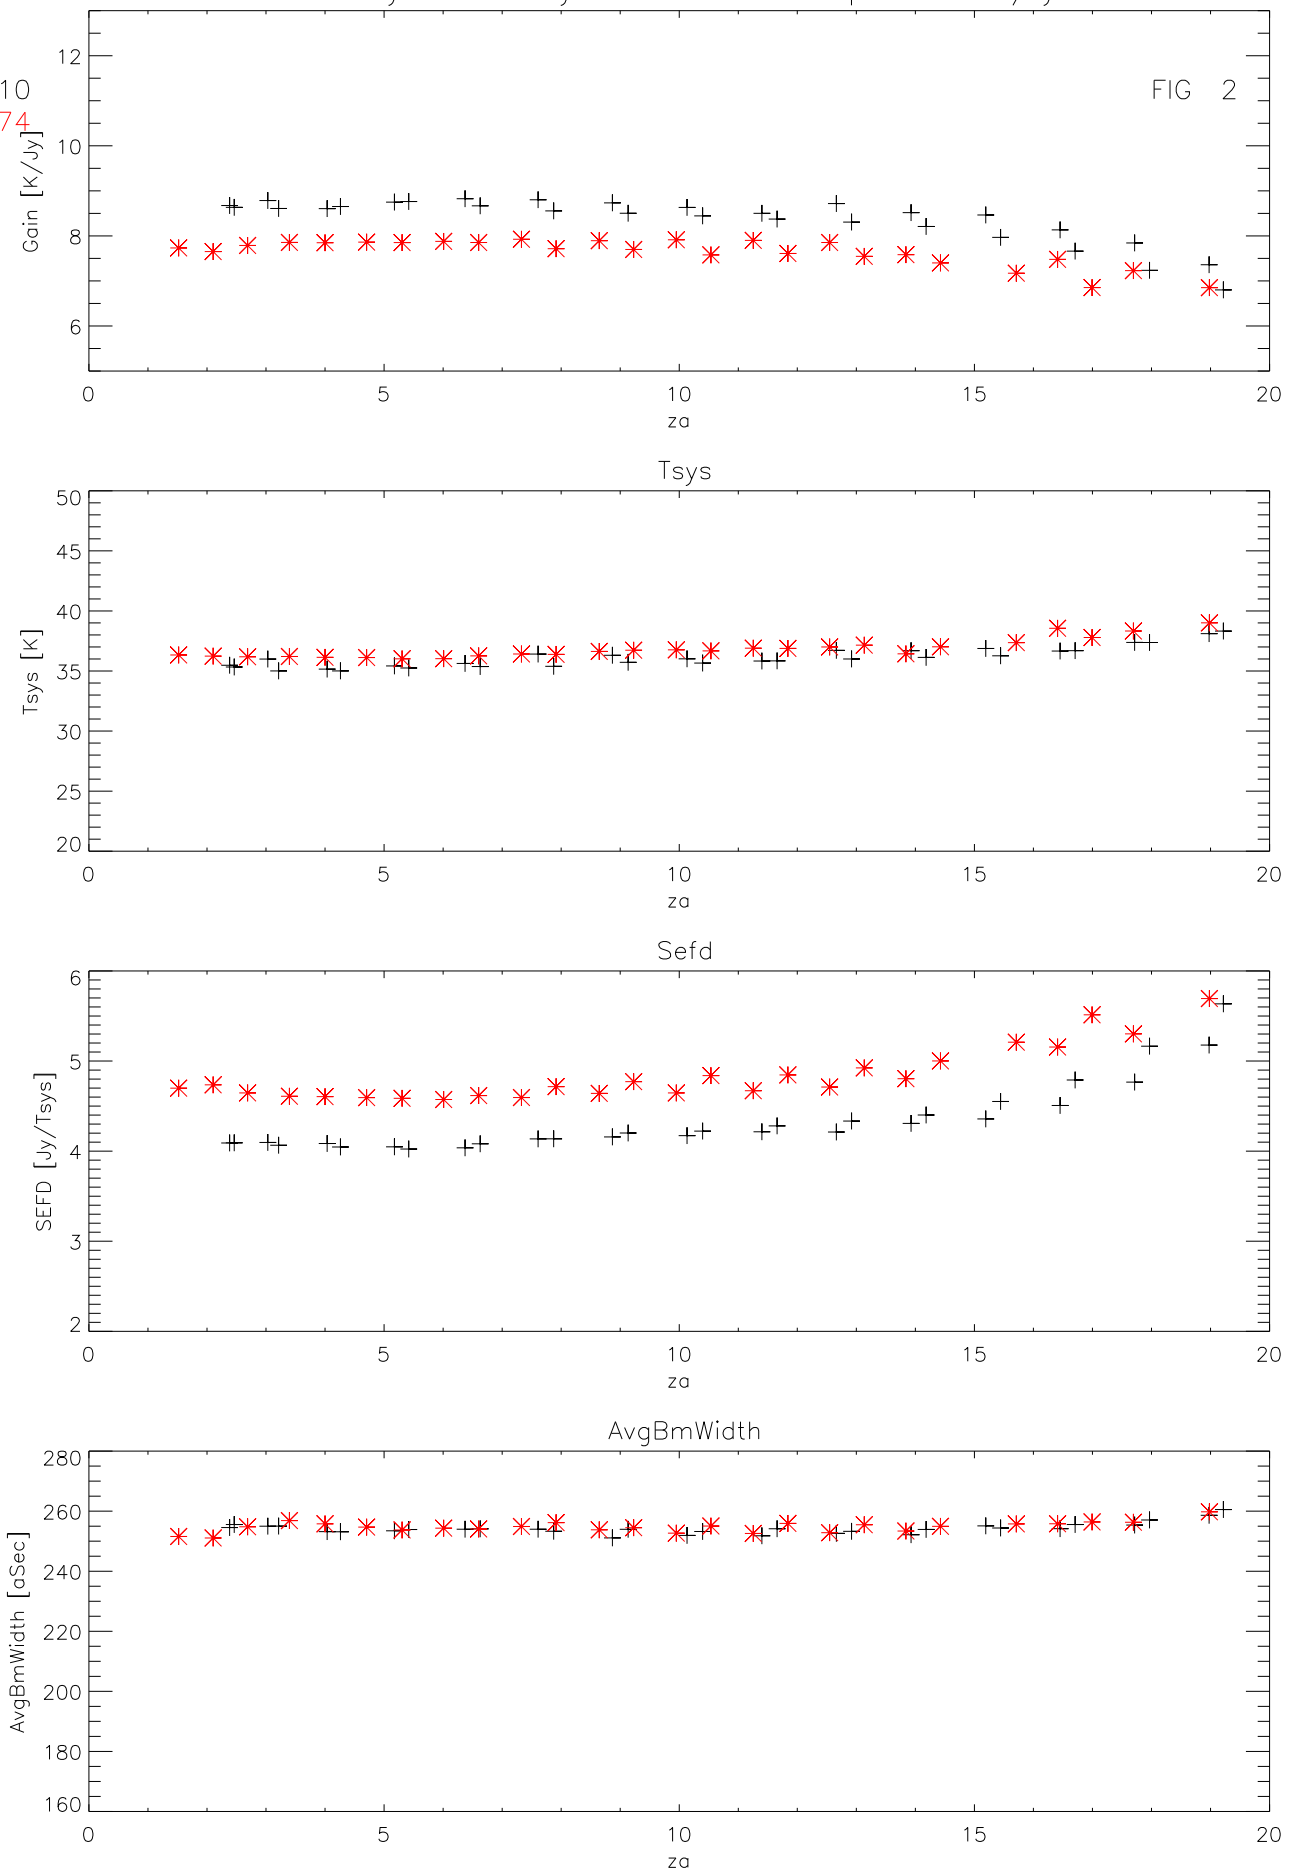

01may20 to 31may20 all freq 248 pnts. Gain K/Jy

+ B1312+210  
\* B1535+139  
◇ B1645+174

FIG 1

01may20 to 31may20 1155 Mhz 57 pnts. Gain K/Jy

FIG 2

+B1312+210  
\*B1645+174

01may20 to 31may20 1310 Mhz 57 pnts. Gain K/Jy

FIG 3

+ B1312+210  
\* B1645+174

01may20 to 31may20 1375 Mhz 57 pnts. Gain K/Jy

FIG 4

+ B1312+210  
\* B1645+174

01may20 to 31may20 1415 Mhz 62 pnts. Gain K/Jy

FIG 5

+ B1312+210  
\* B1535+139  
◇ B1645+174