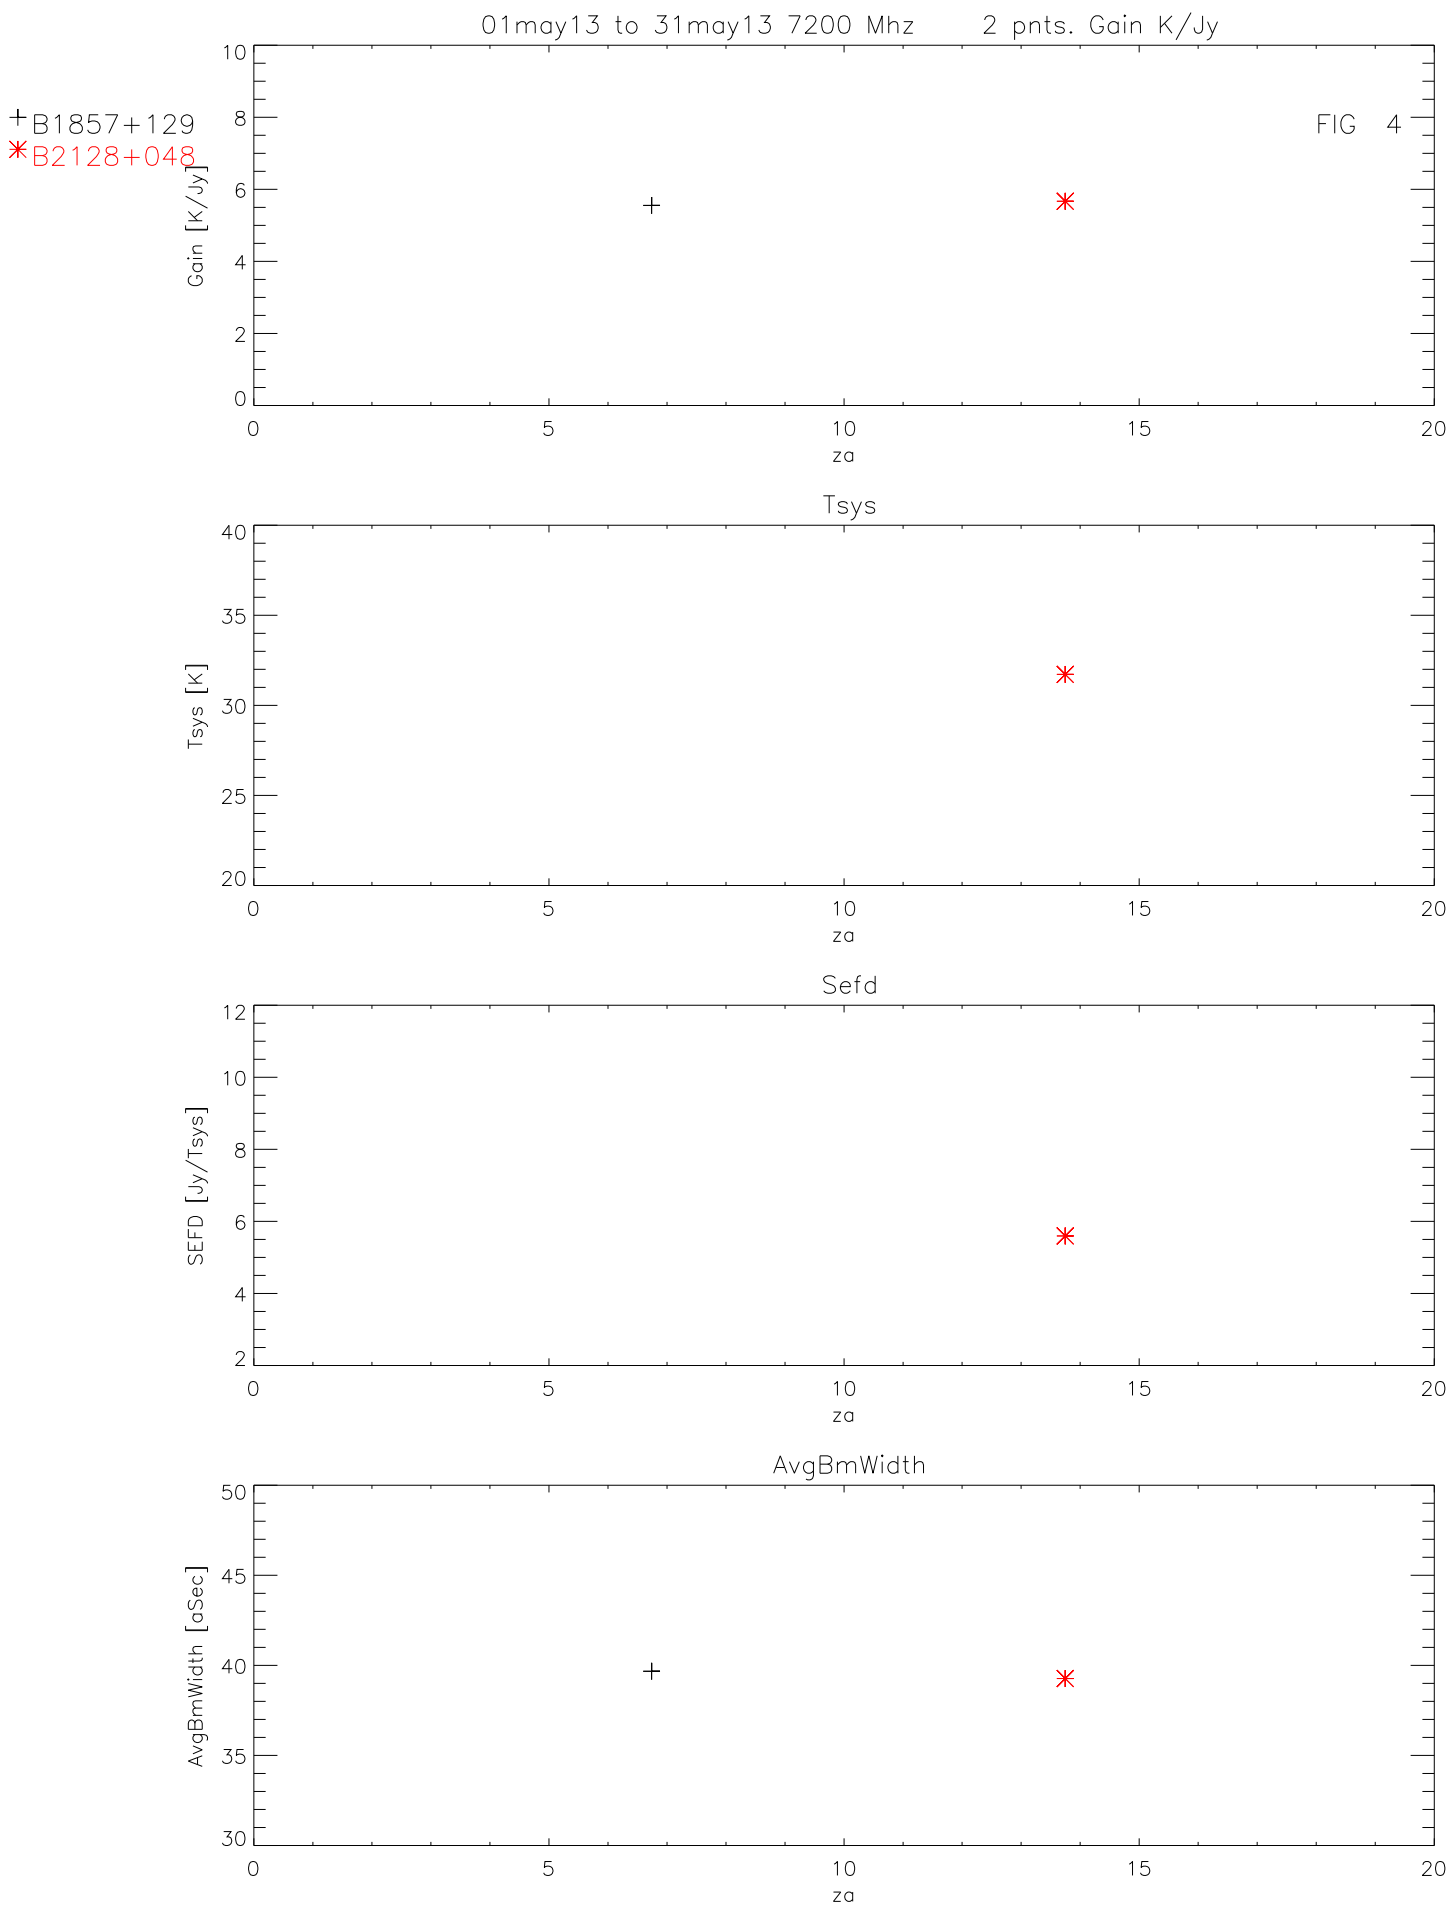

01may13 to 31may13 6650 Mhz 2 pnts. Gain K/Jy

FIG 2

+B1857+129
*B2128+048

01may13 to 31may13 6900 Mhz 2 pnts. Gain K/Jy

FIG 3

+B1857+129
*B2128+048

01may13 to 31may13 7400 Mhz 2 pnts. Gain K/Jy

FIG 5

+B1857+129
*B2128+048