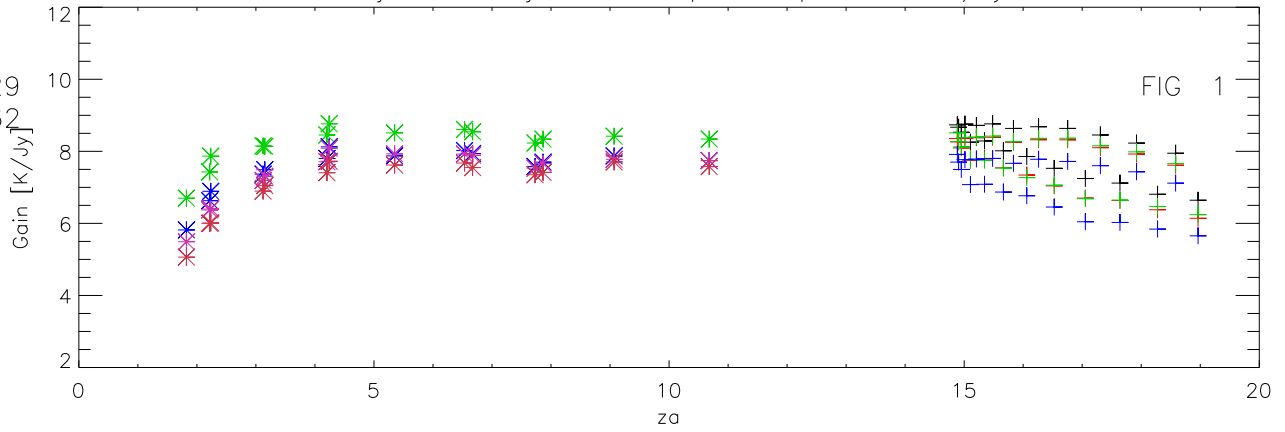

01jul08 to 31jul08 all freq 144 pnts. Gain K/Jy

Tsys

Sefd

AvgBmWidth

01jul08 to 31jul08 5000 Mhz 36 pnts. Gain K/Jy

+ B0134+329
* B0316+162

FIG 4

01jul08 to 31jul08 5400 Mhz 36 pnts. Gain K/Jy

FIG 5

+ B0134+329
* B0316+162