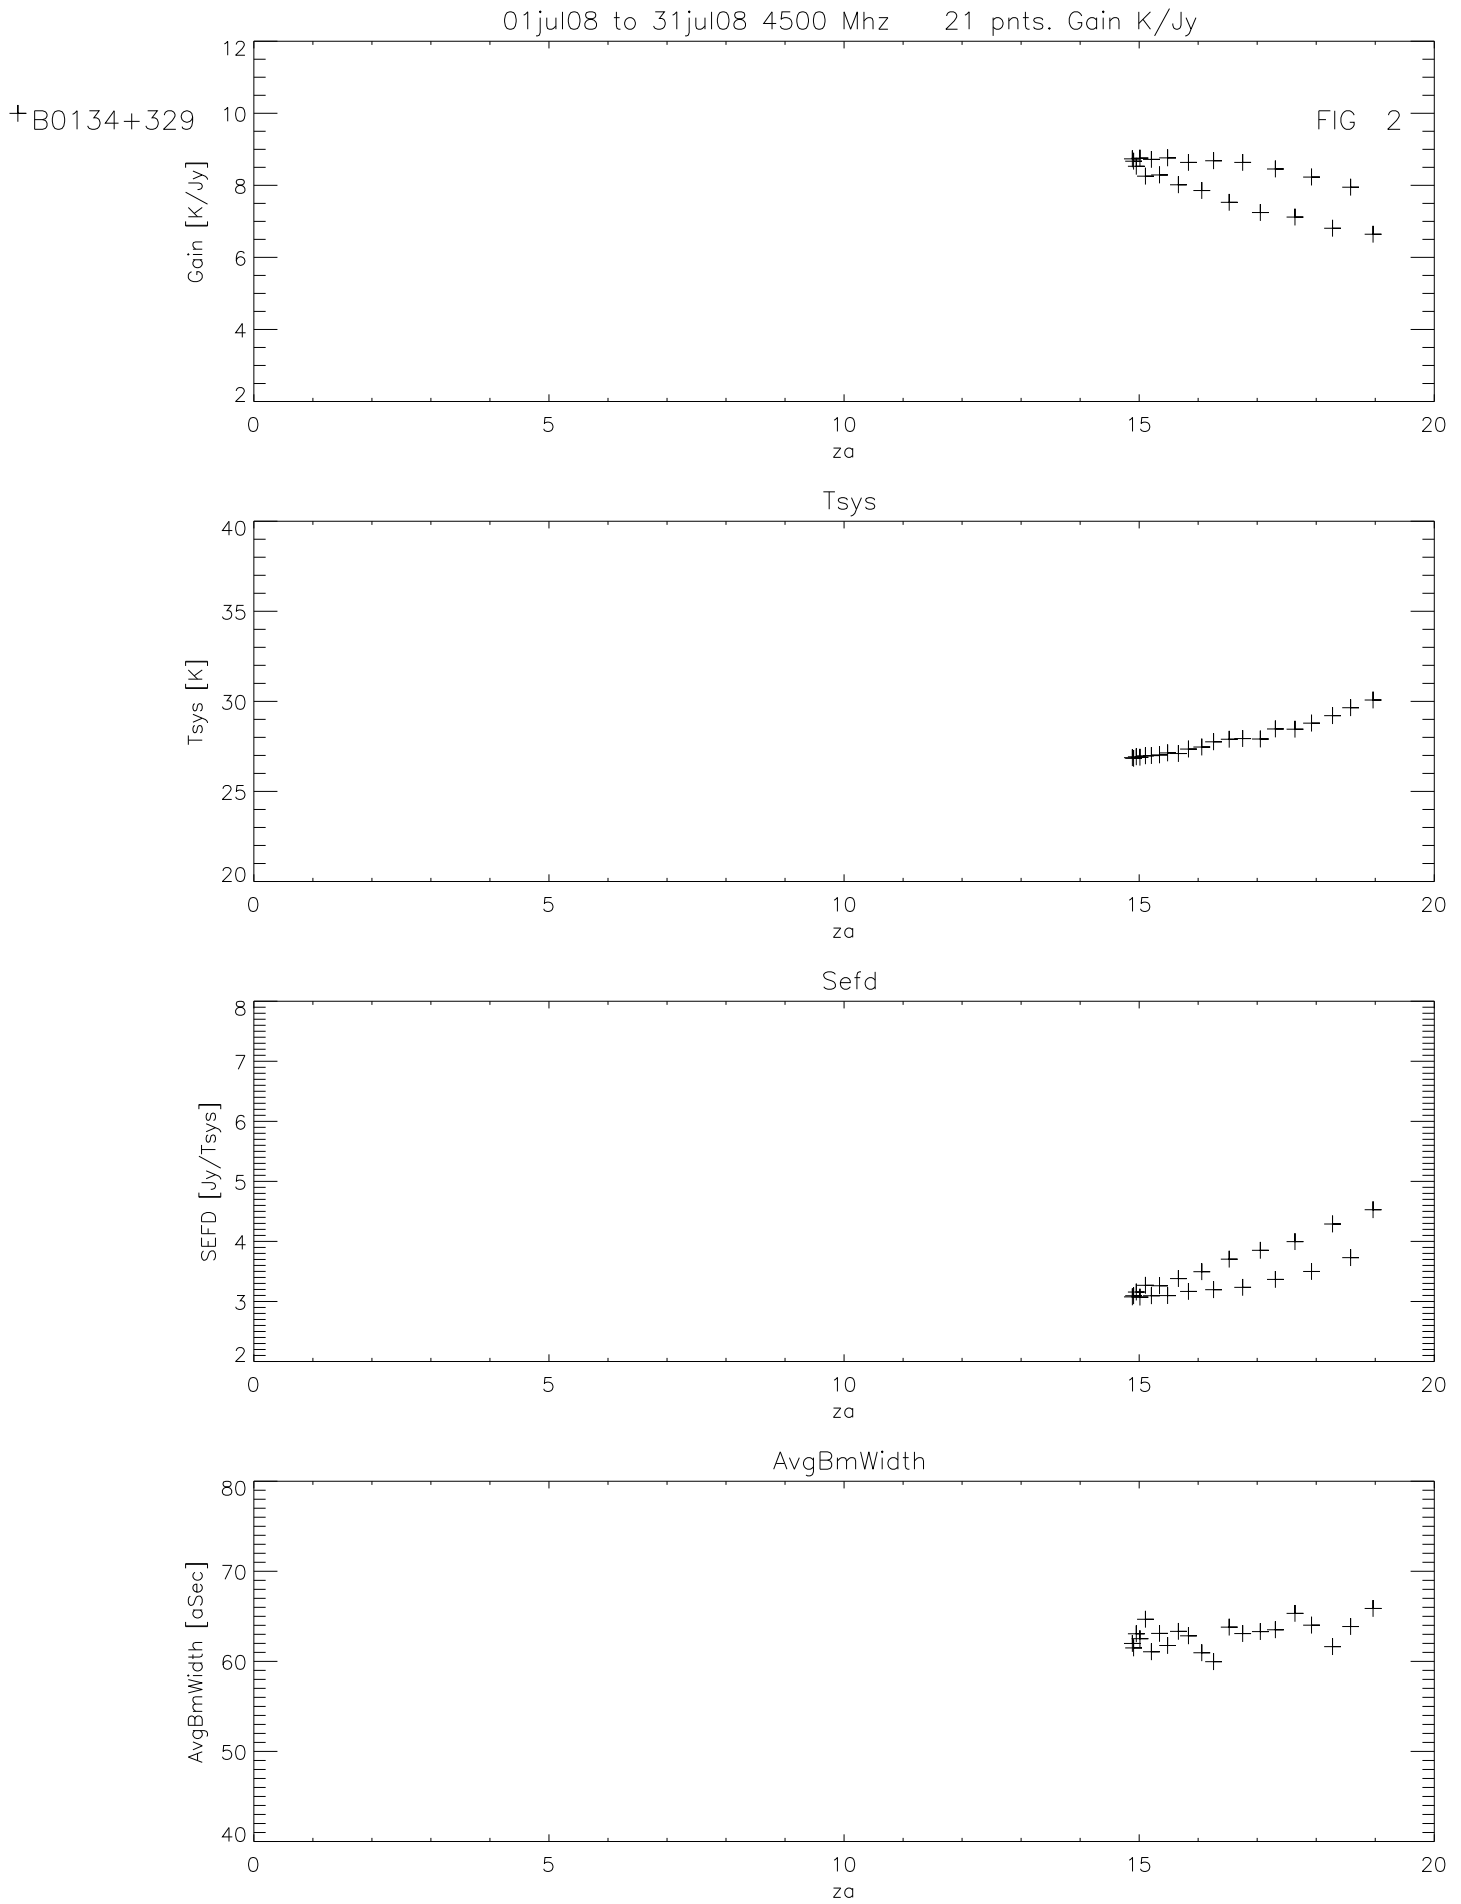

01jul08 to 31jul08 all freq 144 pnts. Gain K/Jy

Tsys

Sefd

AvgBmWidth

01jul08 to 31jul08 5000 Mhz 36 pnts. Gain K/Jy

+ B0134+329
* B0316+162

FIG 4

01jul08 to 31jul08 5400 Mhz 36 pnts. Gain K/Jy

FIG 5

+ B0134+329
* B0316+162