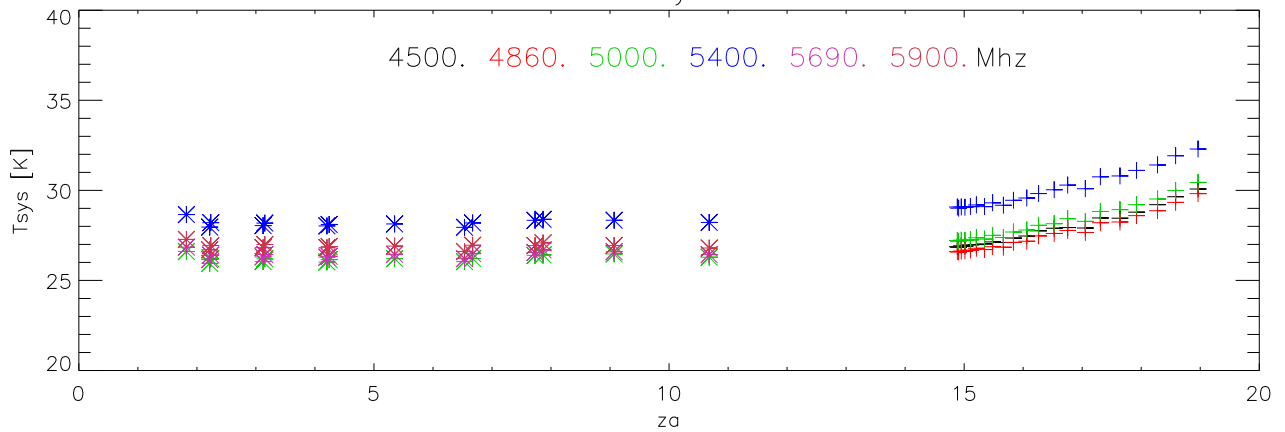

01jul08 to 31jul08 all freq 144 pnts. Gain K/Jy

Tsys

Sefd

AvgBmWidth

01jul08 to 31jul08 5000 Mhz 36 pnts. Gain K/Jy

+ B0134+329
* B0316+162

FIG 4

01jul08 to 31jul08 5400 Mhz 36 pnts. Gain K/Jy

FIG 5

+ B0134+329
* B0316+162