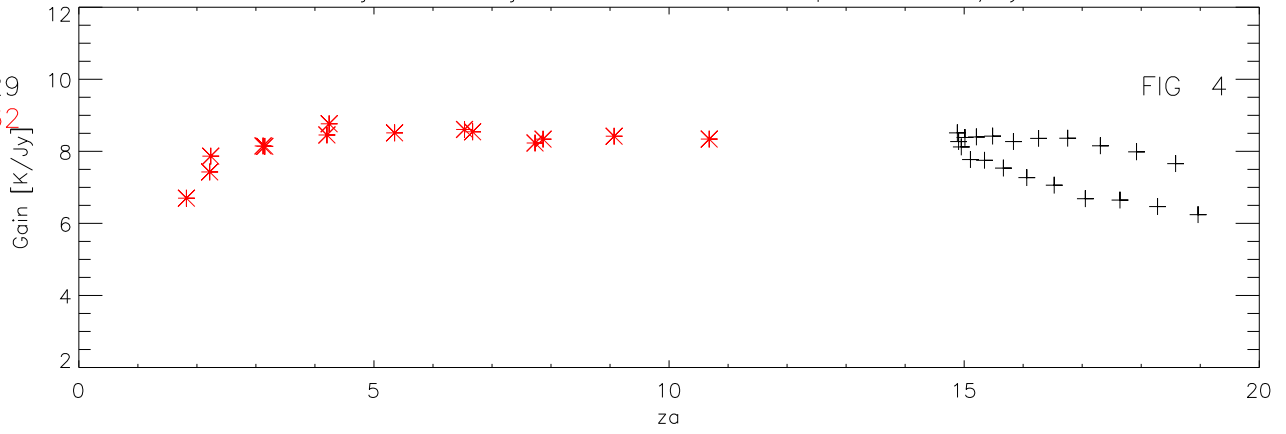

01jul08 to 31jul08 all freq 144 pnts. Gain K/Jy

Tsys

Sefd

AvgBmWidth

01jul08 to 31jul08 5000 Mhz 36 pnts. Gain K/Jy

+ B0134+329
* B0316+162

FIG 4

01jul08 to 31jul08 5400 Mhz 36 pnts. Gain K/Jy