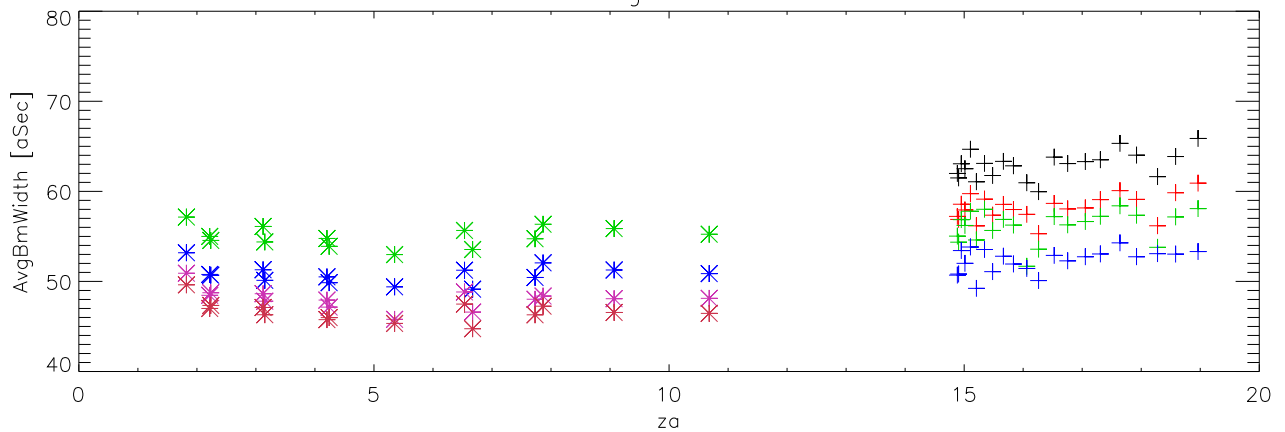

01jul08 to 31jul08 all freq 144 pnts. Gain K/Jy

Tsys

Sefd

AvgBmWidth

01jul08 to 31jul08 5000 Mhz 36 pnts. Gain K/Jy

+ B0134+329
* B0316+162

FIG 4

01jul08 to 31jul08 5400 Mhz 36 pnts. Gain K/Jy

FIG 5

+ B0134+329
* B0316+162