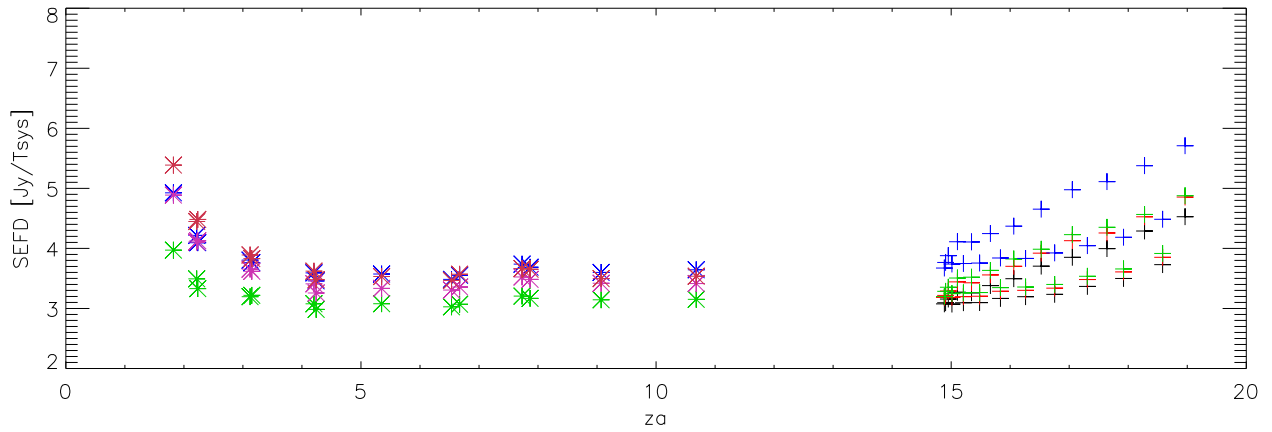

01jul08 to 31jul08 all freq 144 pnts. Gain K/Jy

Tsys

Sefd

AvgBmWidth

01jul08 to 31jul08 5000 Mhz 36 pnts. Gain K/Jy

+ B0134+329
* B0316+162

FIG 4

01jul08 to 31jul08 5400 Mhz 36 pnts. Gain K/Jy

FIG 5

+ B0134+329
* B0316+162