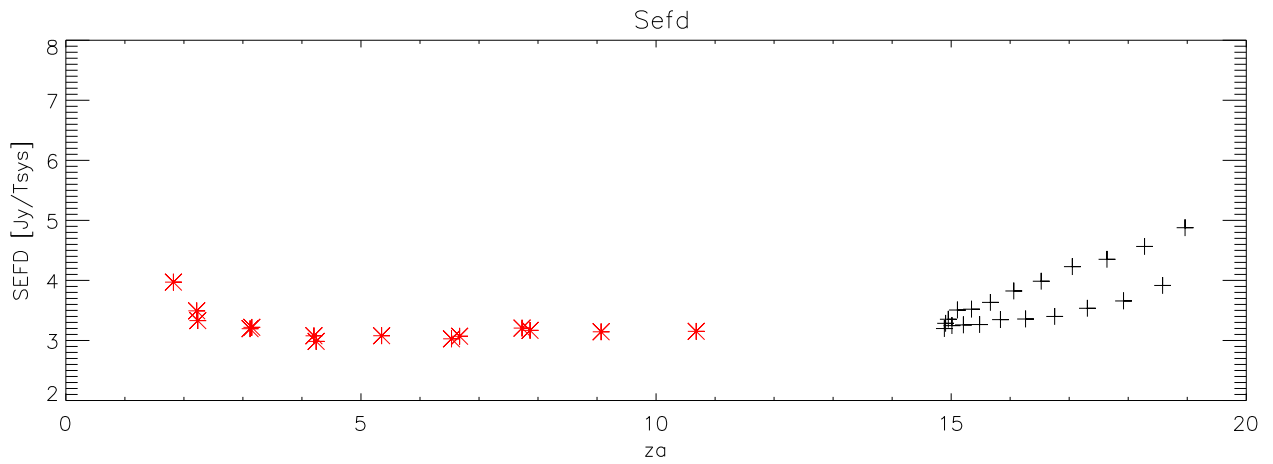

01jul08 to 31jul08 all freq 144 pnts. Gain K/Jy

Tsys

Sefd

AvgBmWidth

01jul08 to 31jul08 5000 Mhz 36 pnts. Gain K/Jy

+ B0134+329
* B0316+162

FIG 4

01jul08 to 31jul08 5400 Mhz 36 pnts. Gain K/Jy

FIG 5

+ B0134+329
* B0316+162