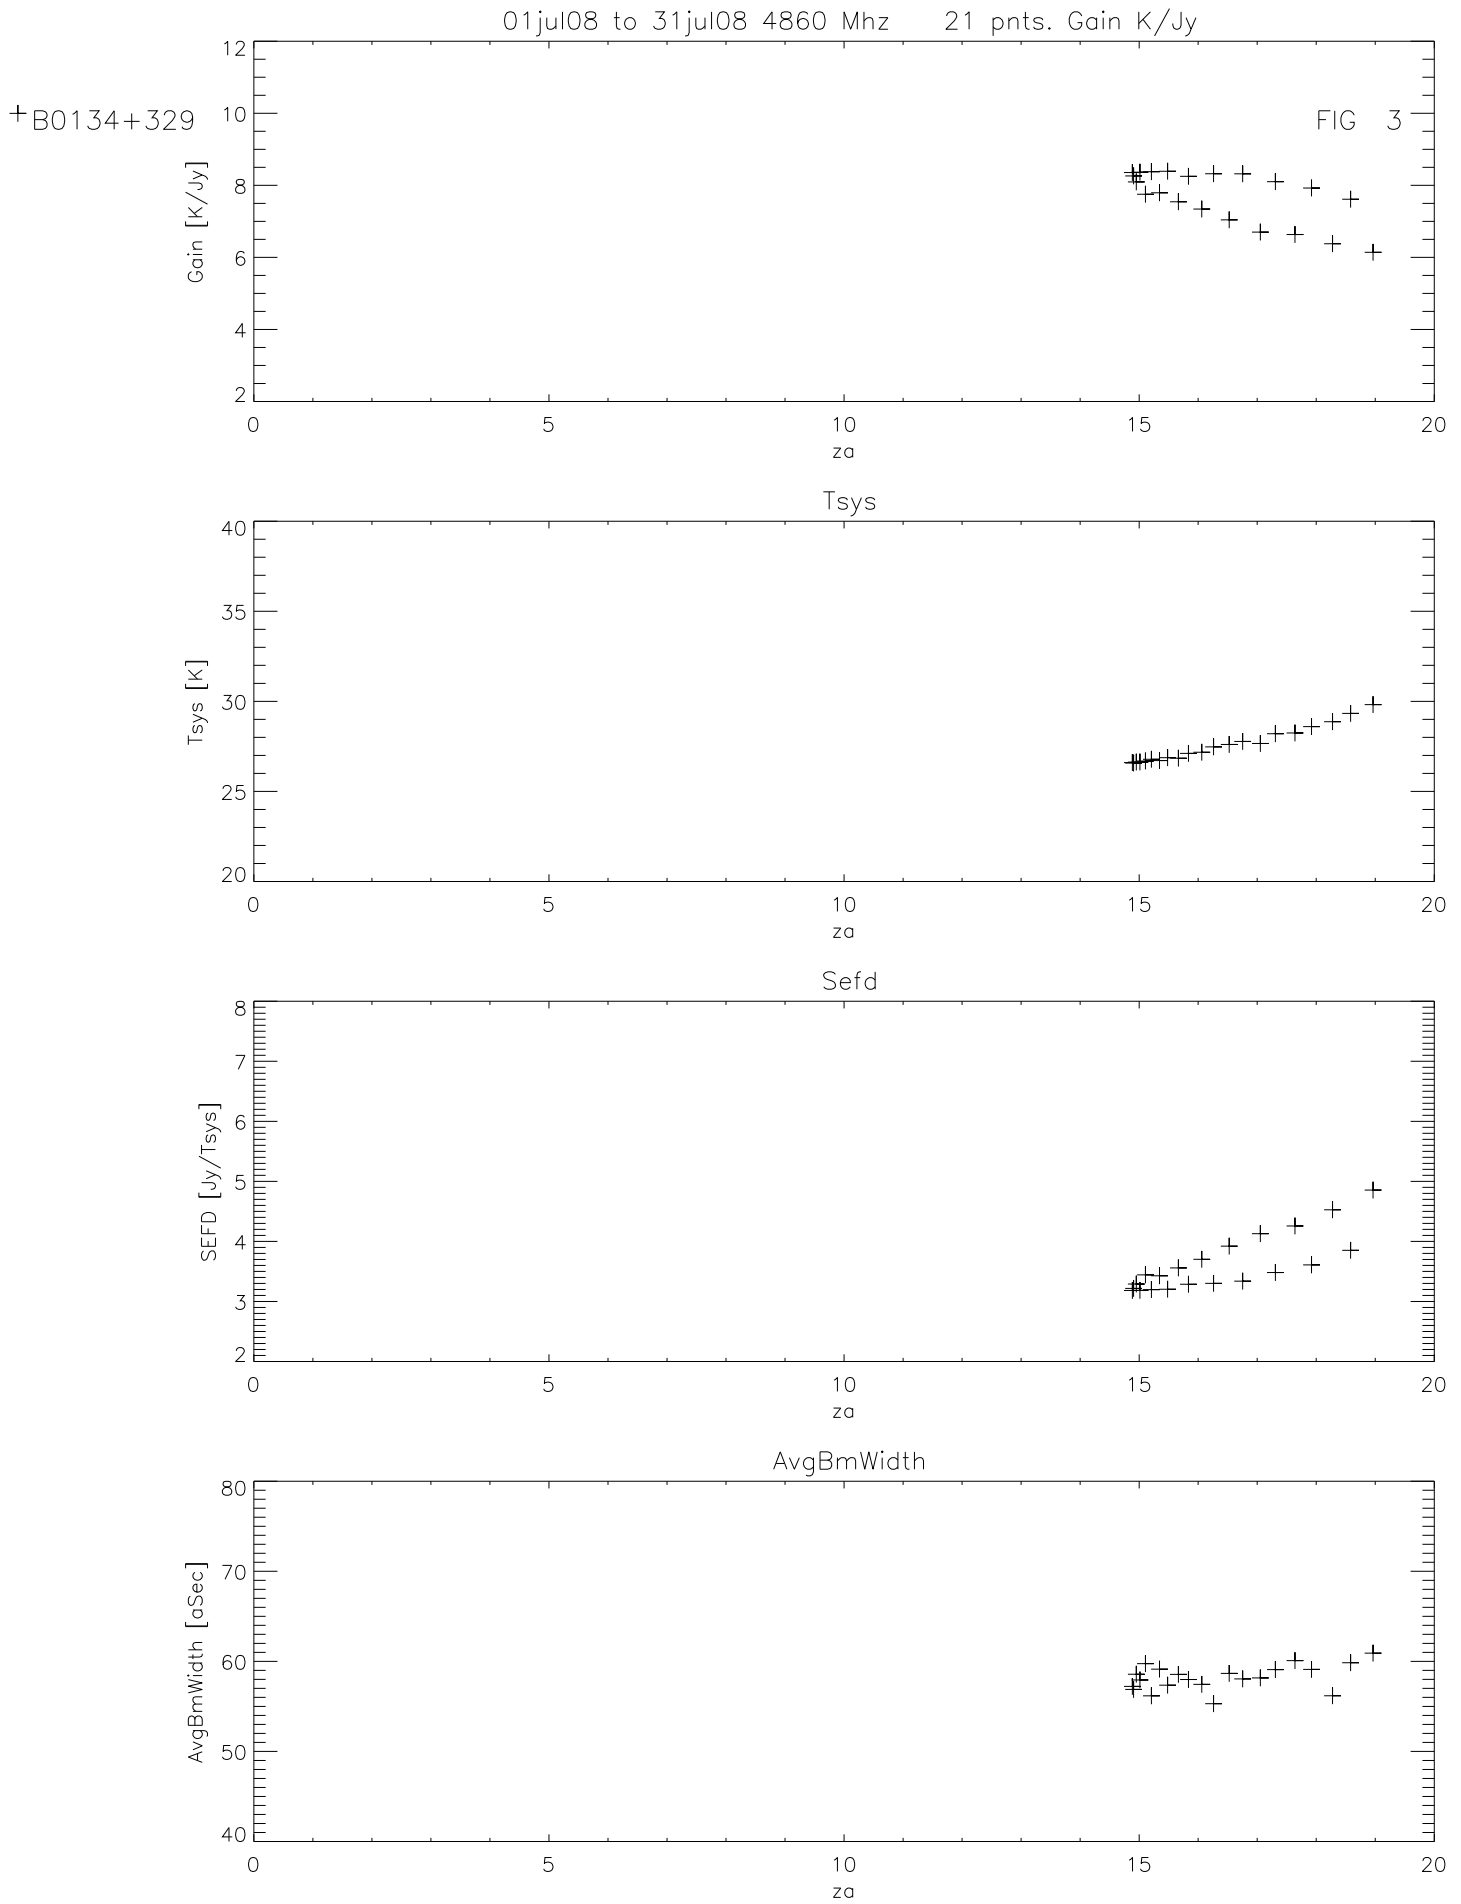

01jul08 to 31jul08 all freq 144 pnts. Gain K/Jy

Tsys

Sefd

AvgBmWidth

01jul08 to 31jul08 5000 Mhz 36 pnts. Gain K/Jy

+ B0134+329
* B0316+162

FIG 4

01jul08 to 31jul08 5400 Mhz 36 pnts. Gain K/Jy

FIG 5

+ B0134+329
* B0316+162