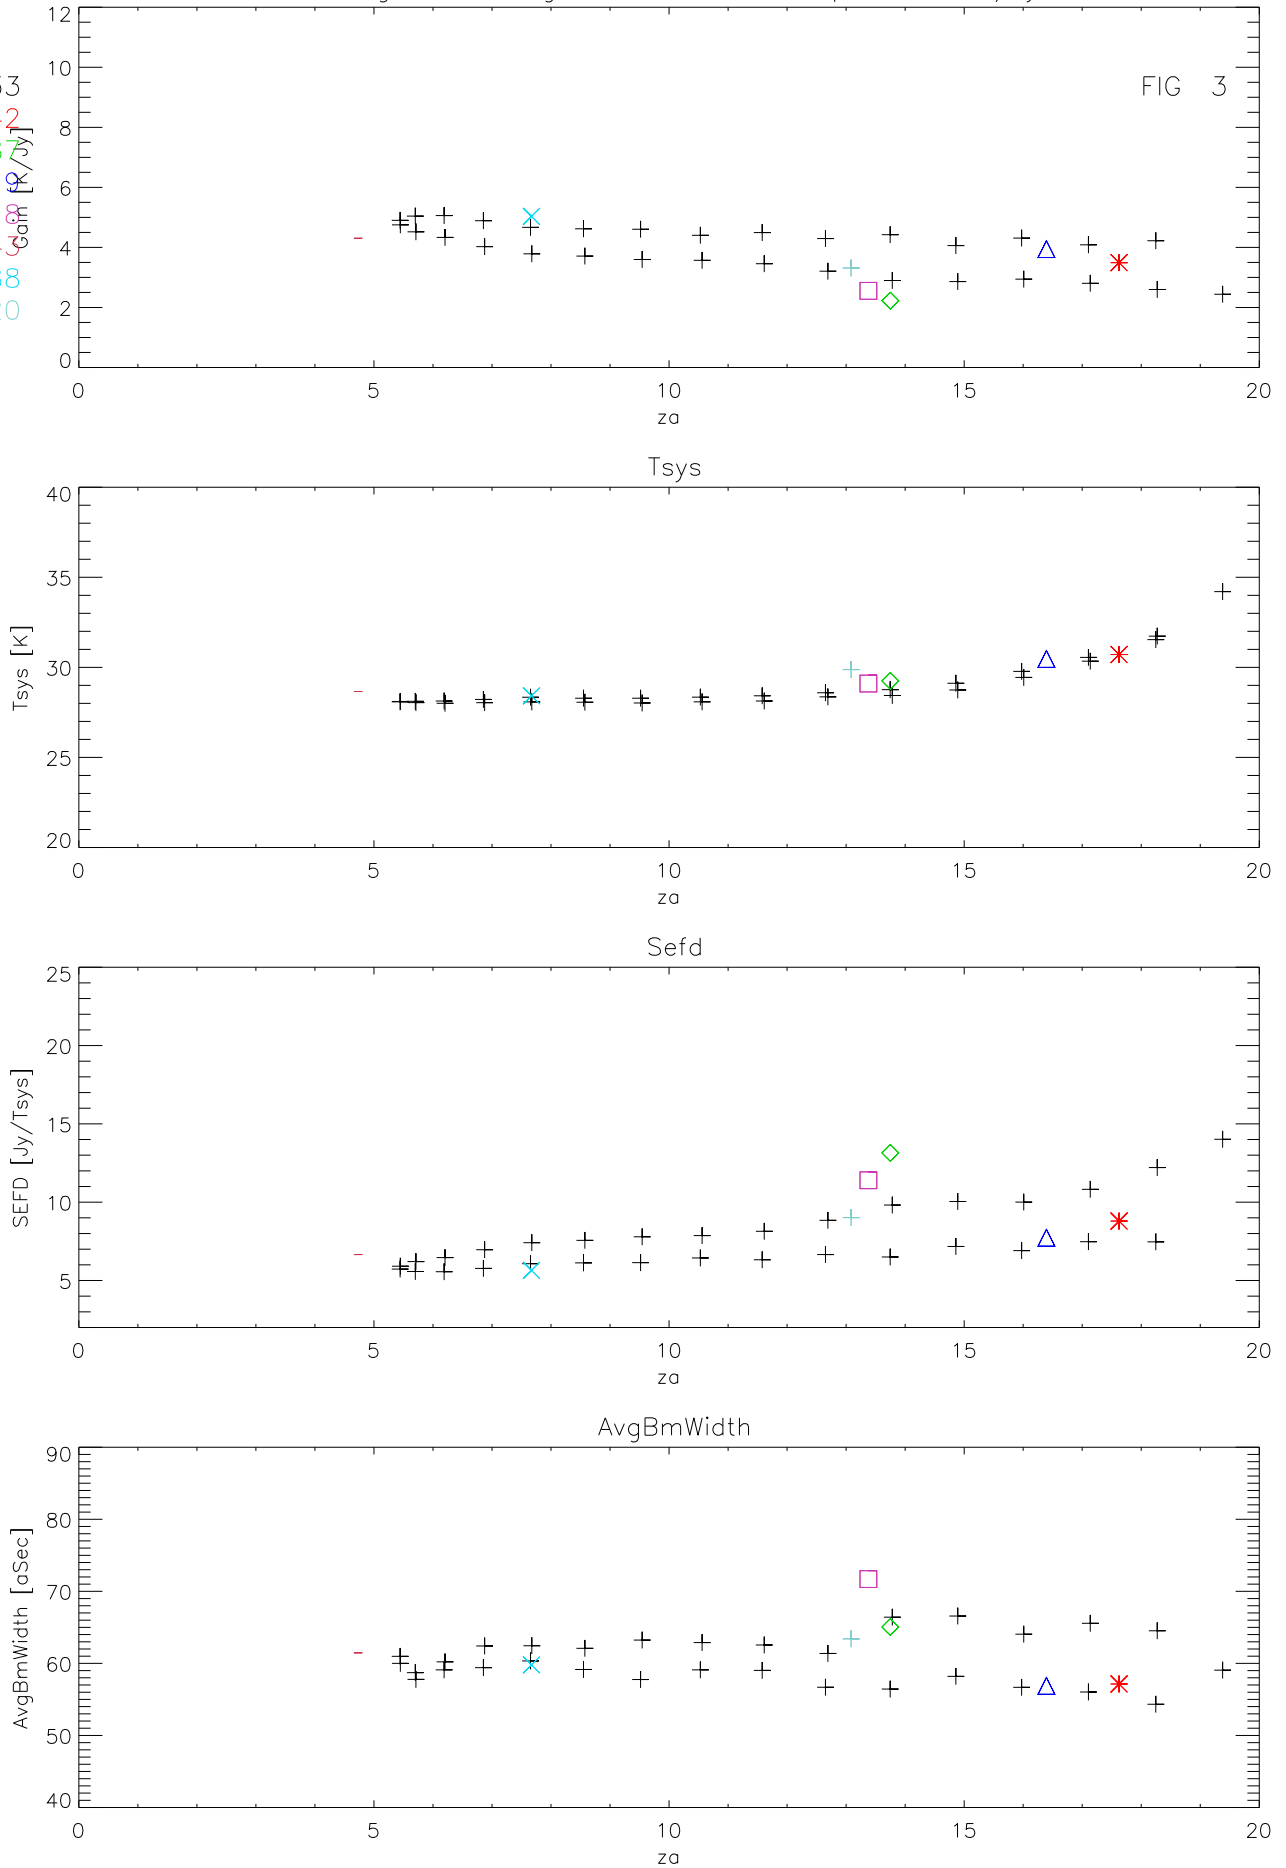

01aug19 to 31aug19 all freq 152 pnts. Gain K/Jy

FIG 1

- + B0127+233
- * B0534+342
- ◇ B0540+182
- △ B0600+219
- B0710+116
- B0758+143
- × B2033+188
- + B2337+220

01aug19 to 31aug19 4500 Mhz 38 pnts. Gain K/Jy

FIG 2

- + B0127+233
- * B0534+342
- ◇ B0540+187
- △ B0600+219
- B0710+118
- B0758+143
- × B2033+188
- + B2337+220

01aug19 to 31aug19 4860 Mhz 38 pnts. Gain K/Jy

FIG 3

- + B0127+233
- * B0534+342
- ◇ B0540+187
- △ B0600+219
- B0710+118
- B0758+143
- × B2033+188
- + B2337+220

01aug19 to 31aug19 5000 Mhz 38 pnts. Gain K/Jy

FIG 4

- + B0127+233
- * B0534+342
- ◇ B0540+188
- △ B0600+219
- B0710+118
- B0758+143
- × B2033+188
- + B2337+220