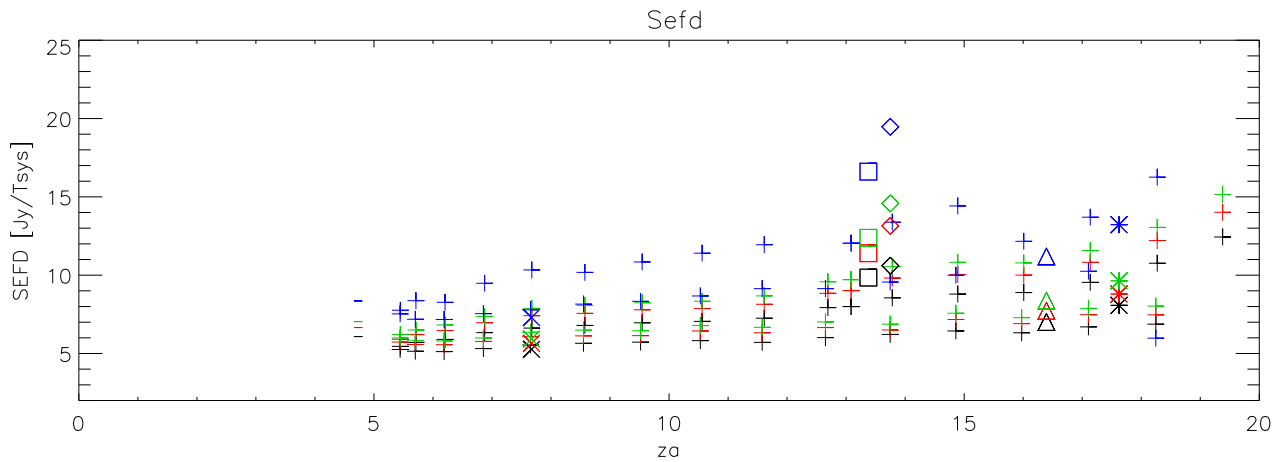

01aug19 to 31aug19 all freq 152 pnts. Gain K/Jy

FIG 1

- + B0127+233
- * B0534+342
- ◇ B0540+182
- △ B0600+219
- B0710+116
- B0758+143
- × B2033+188
- + B2337+220

01aug19 to 31aug19 4500 Mhz 38 pnts. Gain K/Jy

FIG 2

- + B0127+233
- * B0534+342
- ◇ B0540+187
- △ B0600+219
- B0710+118
- B0758+143
- × B2033+188
- + B2337+220

01aug19 to 31aug19 4860 Mhz 38 pnts. Gain K/Jy

FIG 3

- + B0127+233
- * B0534+342
- ◇ B0540+187
- △ B0600+219
- B0710+118
- B0758+143
- × B2033+188
- + B2337+220