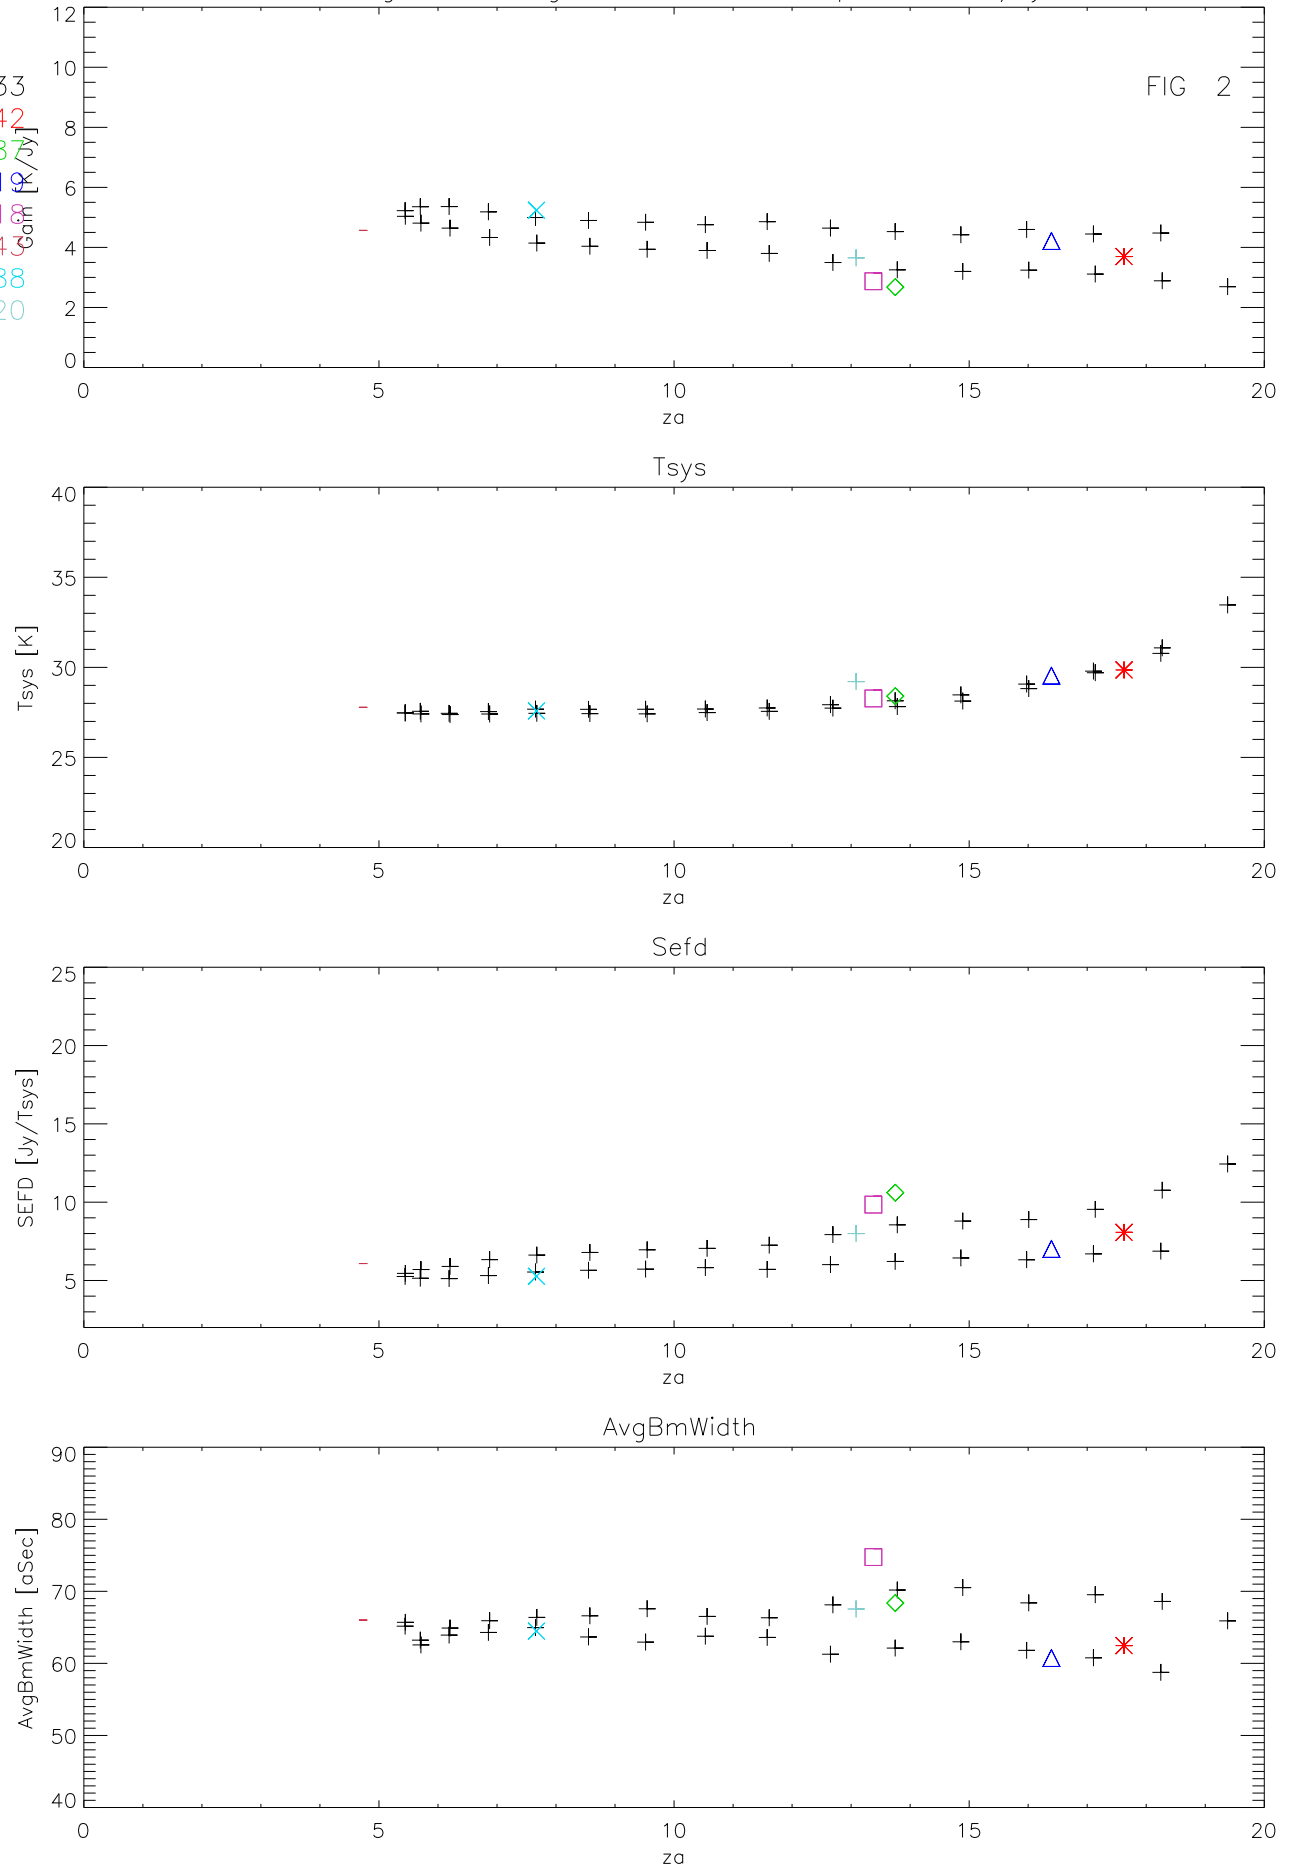

01aug19 to 31aug19 all freq 152 pnts. Gain K/Jy

FIG 1

- + B0127+233
- * B0534+342
- ◇ B0540+182
- △ B0600+219
- B0710+116
- B0758+143
- × B2033+188
- + B2337+220

01aug19 to 31aug19 4500 Mhz 38 pnts. Gain K/Jy

FIG 2

- + B0127+233
- * B0534+342
- ◇ B0540+187
- △ B0600+219
- B0710+118
- B0758+143
- × B2033+188
- + B2337+220

01aug19 to 31aug19 4860 Mhz 38 pnts. Gain K/Jy

FIG 3

- + B0127+233
- * B0534+342
- ◇ B0540+187
- △ B0600+219
- B0710+118
- B0758+143
- × B2033+188
- + B2337+220

01aug19 to 31aug19 5000 Mhz 38 pnts. Gain K/Jy

FIG 4

- + B0127+233
- * B0534+342
- ◇ B0540+188
- △ B0600+219
- B0710+118
- B0758+143
- × B2033+188
- + B2337+220