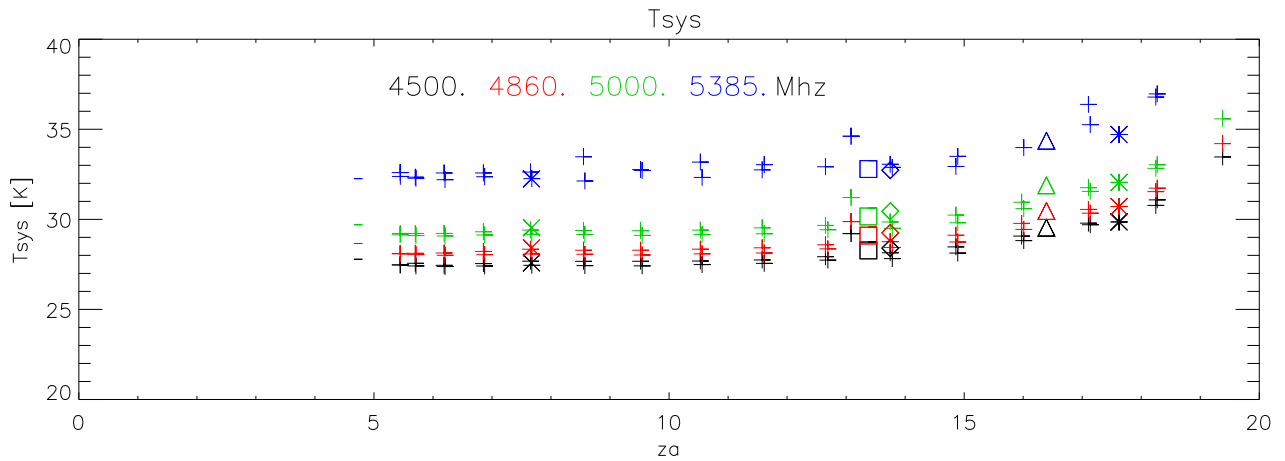

01aug19 to 31aug19 all freq 152 pnts. Gain K/Jy

FIG 1

- + B0127+233
- * B0534+342
- ◇ B0540+182
- △ B0600+219
- B0710+116
- B0758+143
- × B2033+188
- + B2337+220

01aug19 to 31aug19 4500 Mhz 38 pnts. Gain K/Jy

FIG 2

- + B0127+233
- * B0534+342
- ◇ B0540+187
- △ B0600+219
- B0710+118
- B0758+143
- × B2033+188
- + B2337+220

01aug19 to 31aug19 4860 Mhz 38 pnts. Gain K/Jy

FIG 3

- + B0127+233
- * B0534+342
- ◇ B0540+187
- △ B0600+219
- B0710+118
- B0758+143
- × B2033+188
- + B2337+220