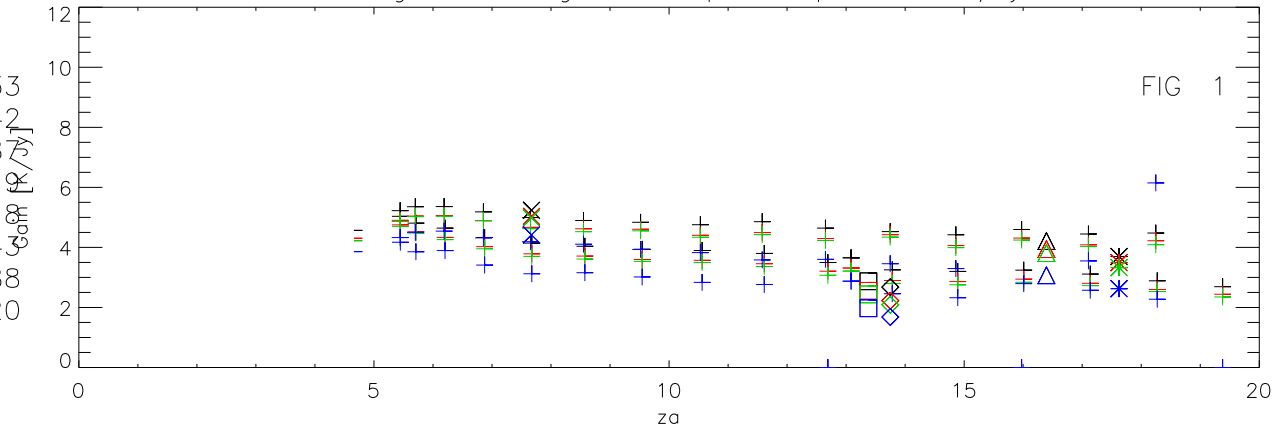

01aug19 to 31aug19 all freq 152 pnts. Gain K/Jy

FIG 1

- + B0127+233
- * B0534+342
- ◇ B0540+182
- △ B0600+219
- B0710+116
- B0758+143
- × B2033+188
- + B2337+220

01aug19 to 31aug19 4500 Mhz 38 pnts. Gain K/Jy

FIG 2

- + B0127+233
- * B0534+342
- ◇ B0540+187
- △ B0600+219
- B0710+118
- B0758+143
- × B2033+188
- + B2337+220

01aug19 to 31aug19 4860 Mhz 38 pnts. Gain K/Jy

FIG 3

- + B0127+233
- * B0534+342
- ◇ B0540+187
- △ B0600+219
- B0710+118
- B0758+143
- × B2033+188
- + B2337+220