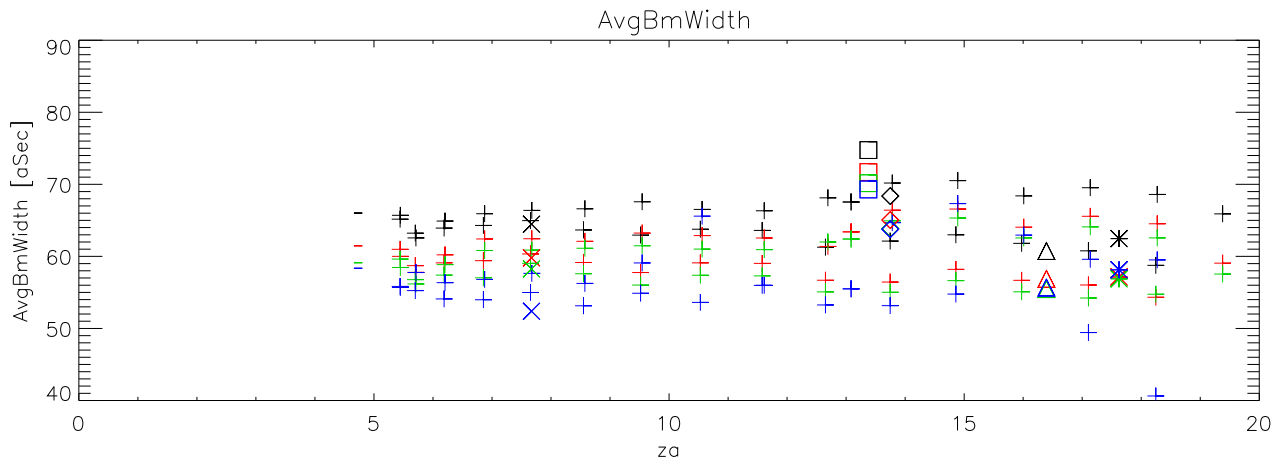

01aug19 to 31aug19 all freq 152 pnts. Gain K/Jy

FIG 1

- + B0127+233
- * B0534+342
- ◇ B0540+182
- △ B0600+219
- B0710+116
- B0758+143
- × B2033+188
- + B2337+220

01aug19 to 31aug19 4500 Mhz 38 pnts. Gain K/Jy

FIG 2

- + B0127+233
- * B0534+342
- ◇ B0540+187
- △ B0600+219
- B0710+118
- B0758+143
- × B2033+188
- + B2337+220

01aug19 to 31aug19 4860 Mhz 38 pnts. Gain K/Jy

FIG 3

- + B0127+233
- * B0534+342
- ◇ B0540+187
- △ B0600+219
- B0710+118
- B0758+143
- × B2033+188
- + B2337+220