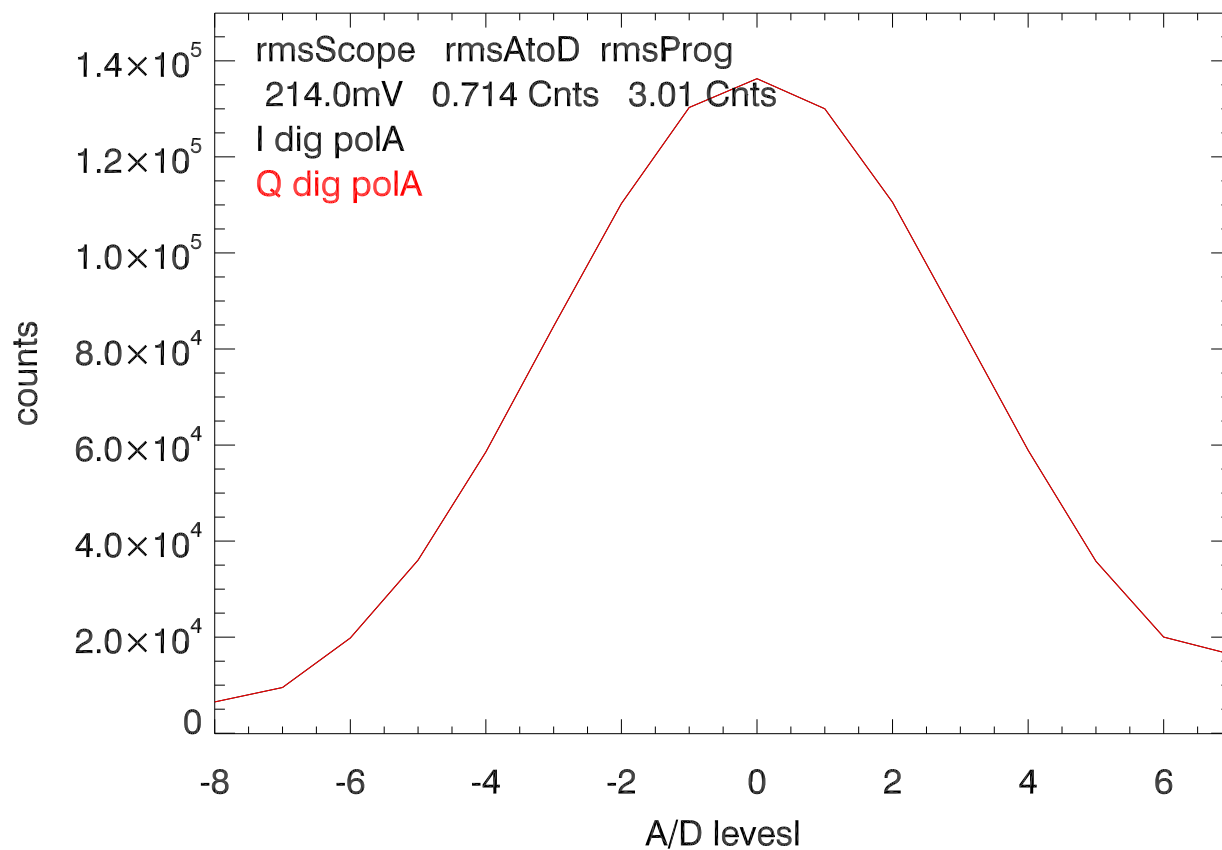

11dec13 histogram of voltages. bw: 40.000 shift: 14

Average bandpass

11dec13 histogram of voltages. bw: 40.000 shift: 14

Average bandpass

11dec13 histogram of voltages. bw: 40.000 shift: 15

Average bandpass