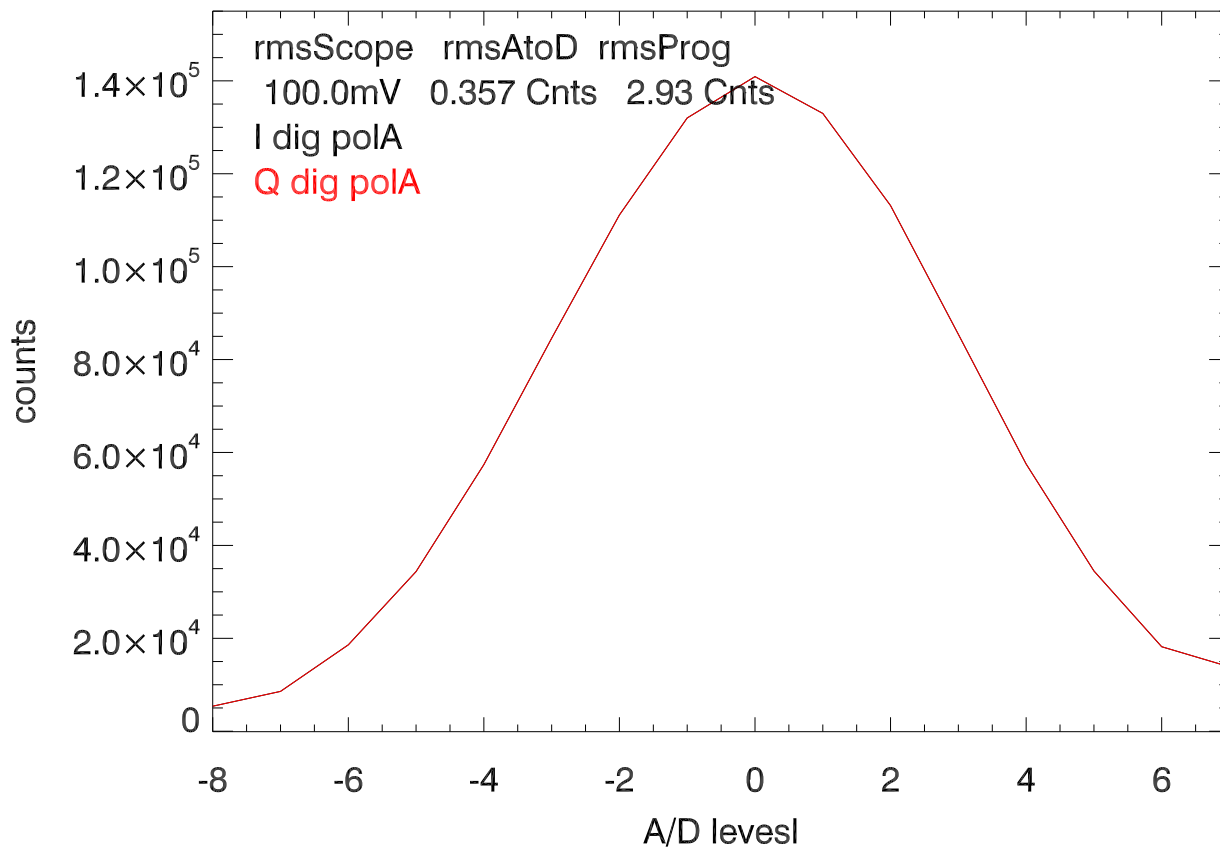

11dec13 histogram of voltages. bw: 40.000 shift: 14

Average bandpass

11dec13 histogram of voltages. bw: 40.000 shift: 14

Average bandpass

11dec13 histogram of voltages. bw: 40.000 shift: 15

Average bandpass