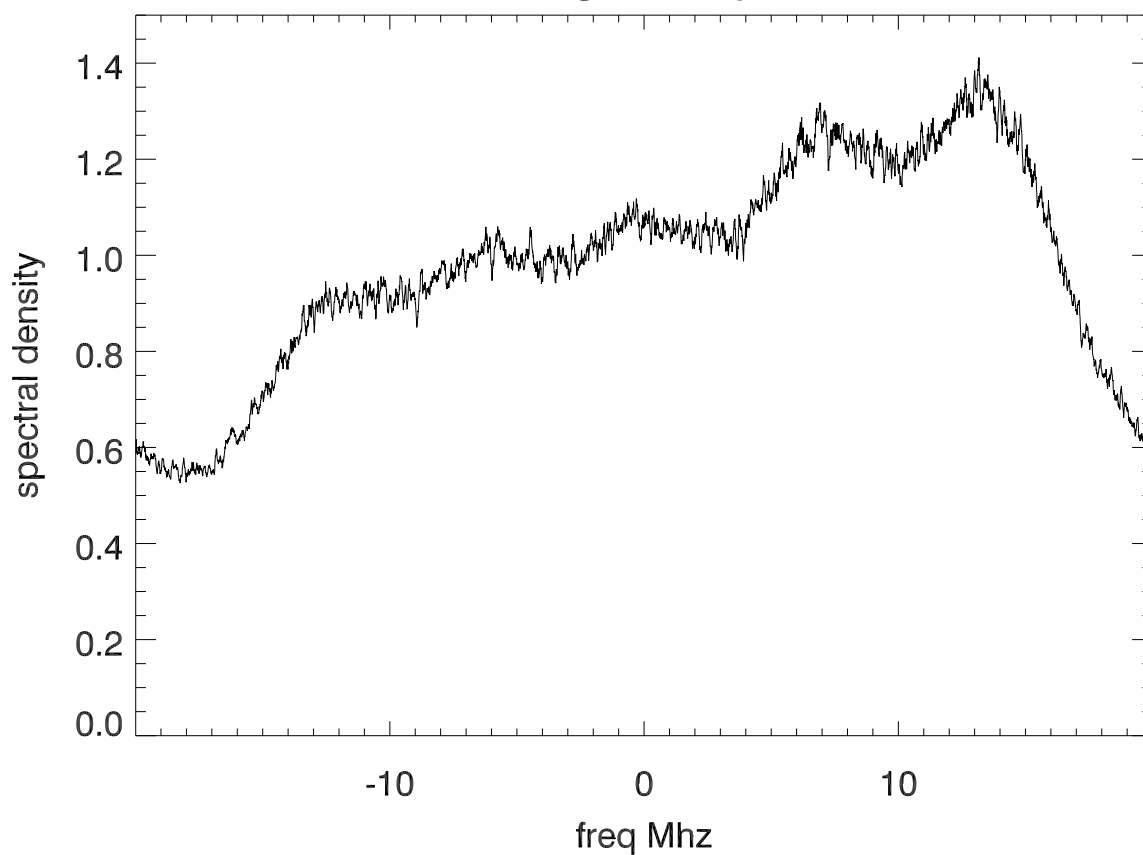

11dec13 histogram of voltages. bw: 40.000 shift: 14

Average bandpass

11dec13 histogram of voltages. bw: 40.000 shift: 14

Average bandpass

11dec13 histogram of voltages. bw: 40.000 shift: 15

Average bandpass