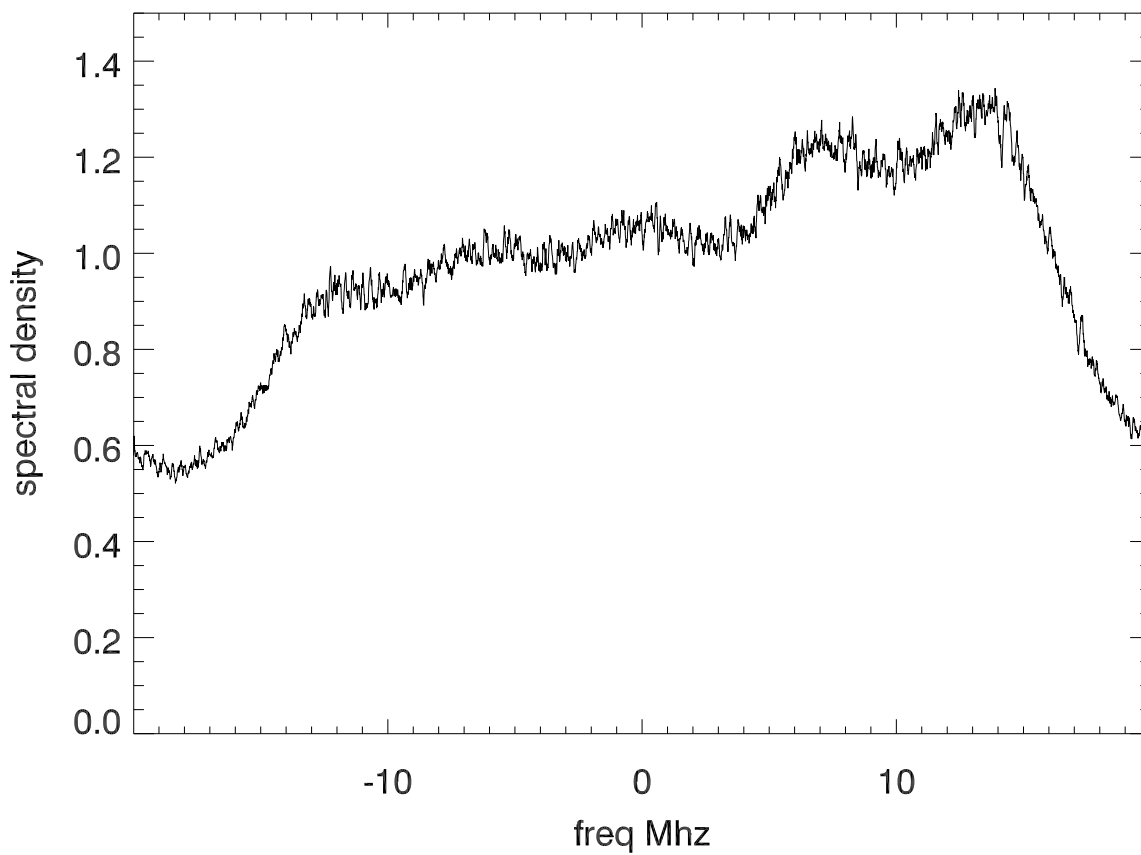

11dec13 histogram of voltages. bw: 40.000 shift: 14

Average bandpass

11dec13 histogram of voltages. bw: 40.000 shift: 14

Average bandpass

11dec13 histogram of voltages. bw: 40.000 shift: 15

Average bandpass