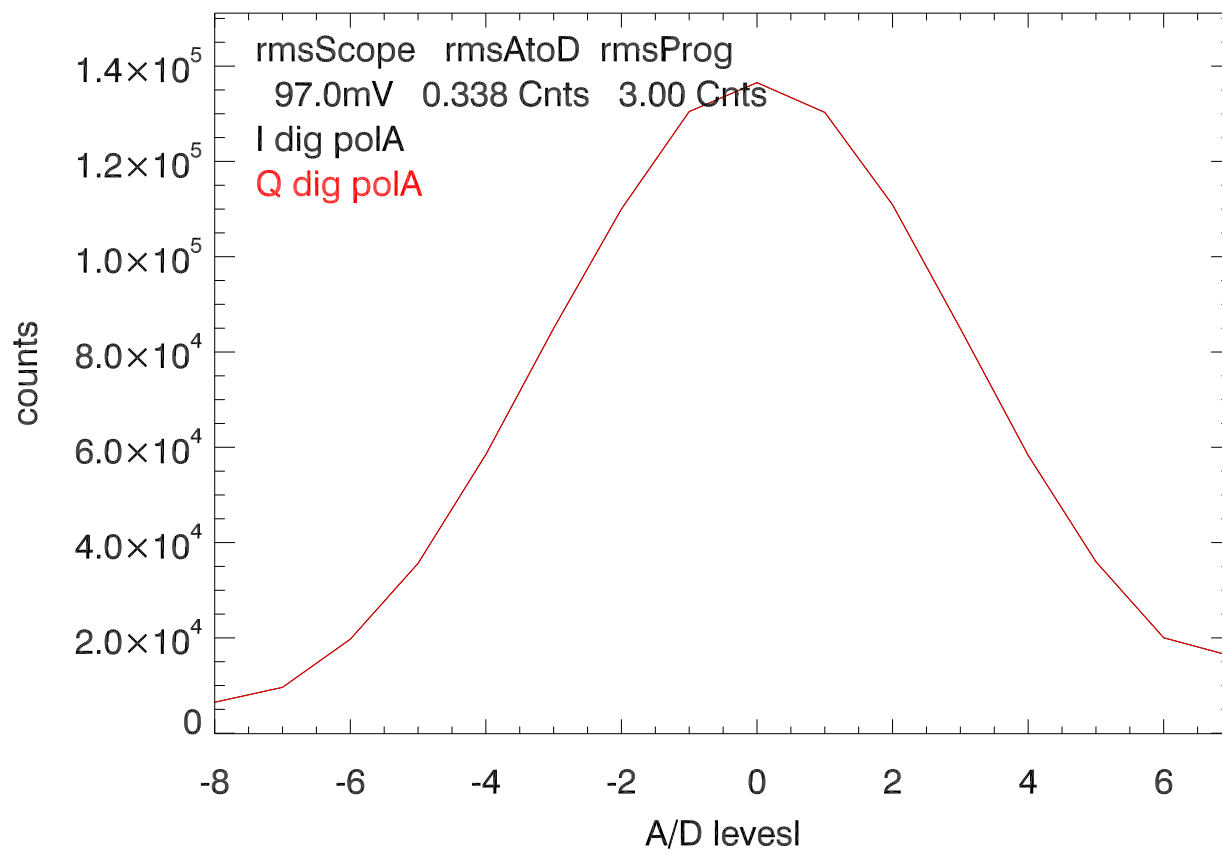

11dec13 histogram of voltages. bw: 32.000 shift: 15