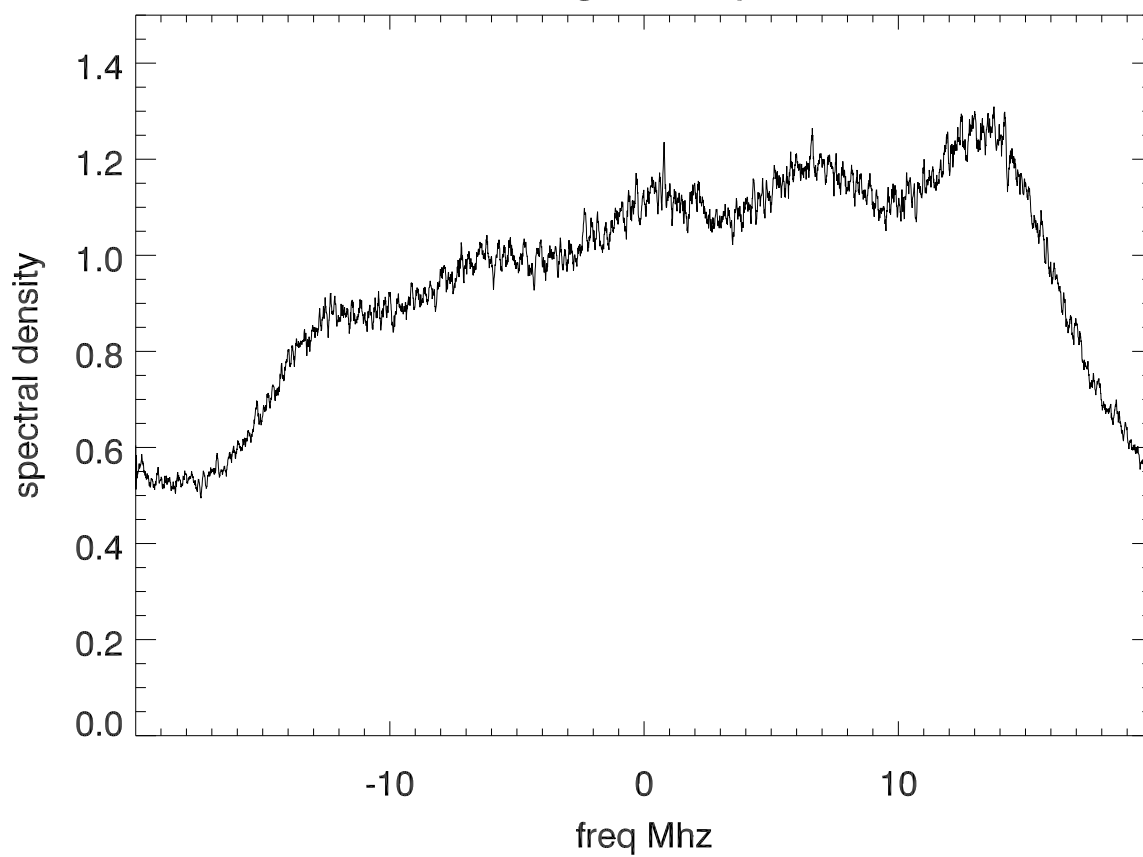

11dec13 histogram of voltages. bw: 40.000 shift: 14

Average bandpass

11dec13 histogram of voltages. bw: 40.000 shift: 14

Average bandpass

11dec13 histogram of voltages. bw: 40.000 shift: 15

Average bandpass