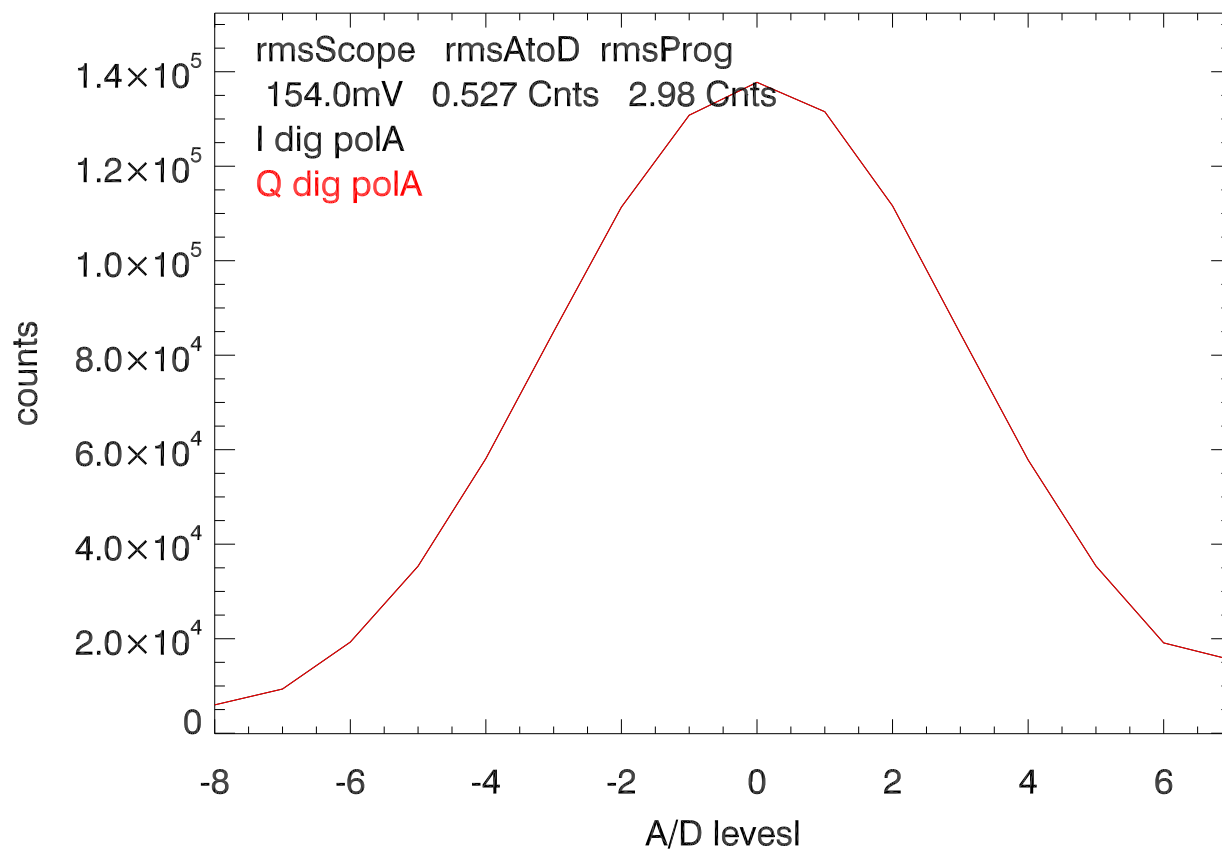

11dec13 histogram of voltages. bw: 20.000 shift: 14