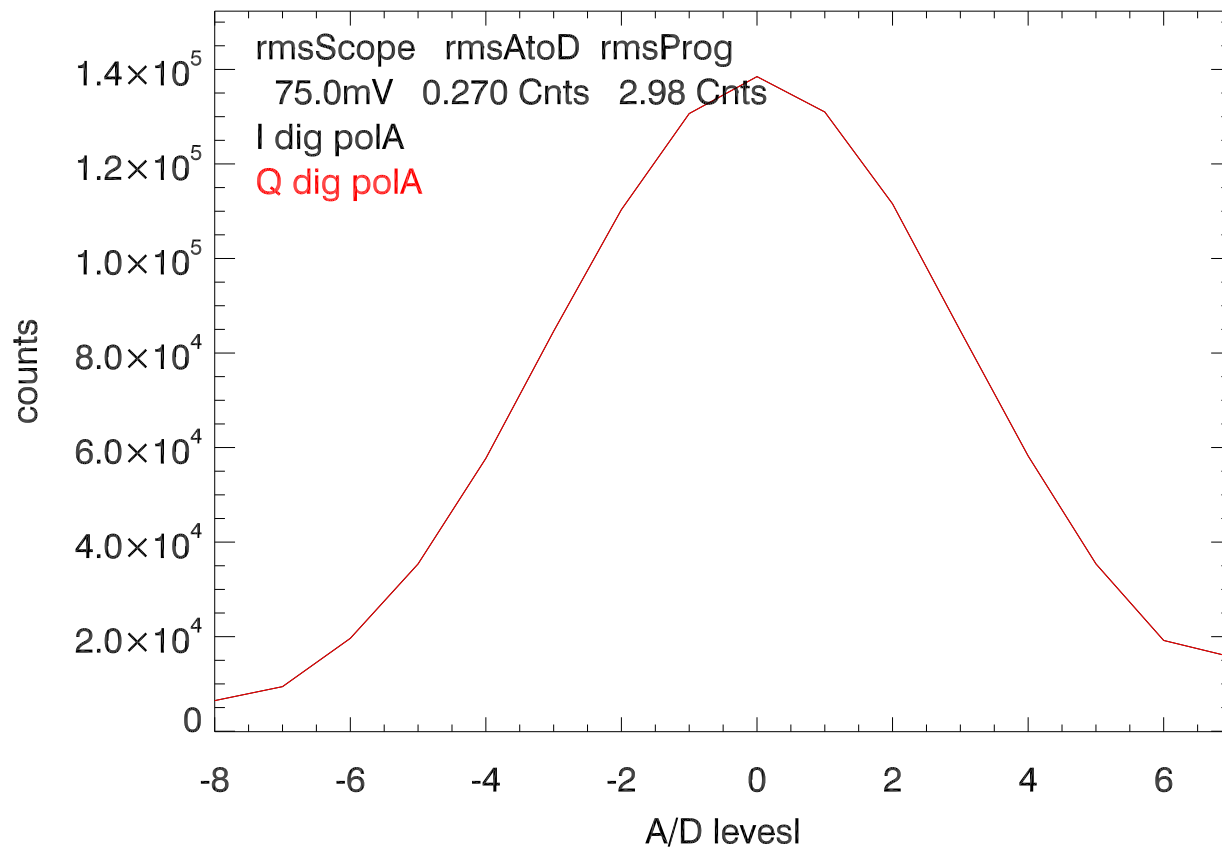

11dec13 histogram of voltages. bw: 32.000 shift: 15

Average bandpass

11dec13 histogram of voltages. bw: 20.000 shift: 14

Average bandpass

11dec13 histogram of voltages. bw: 20.000 shift: 15

Average bandpass