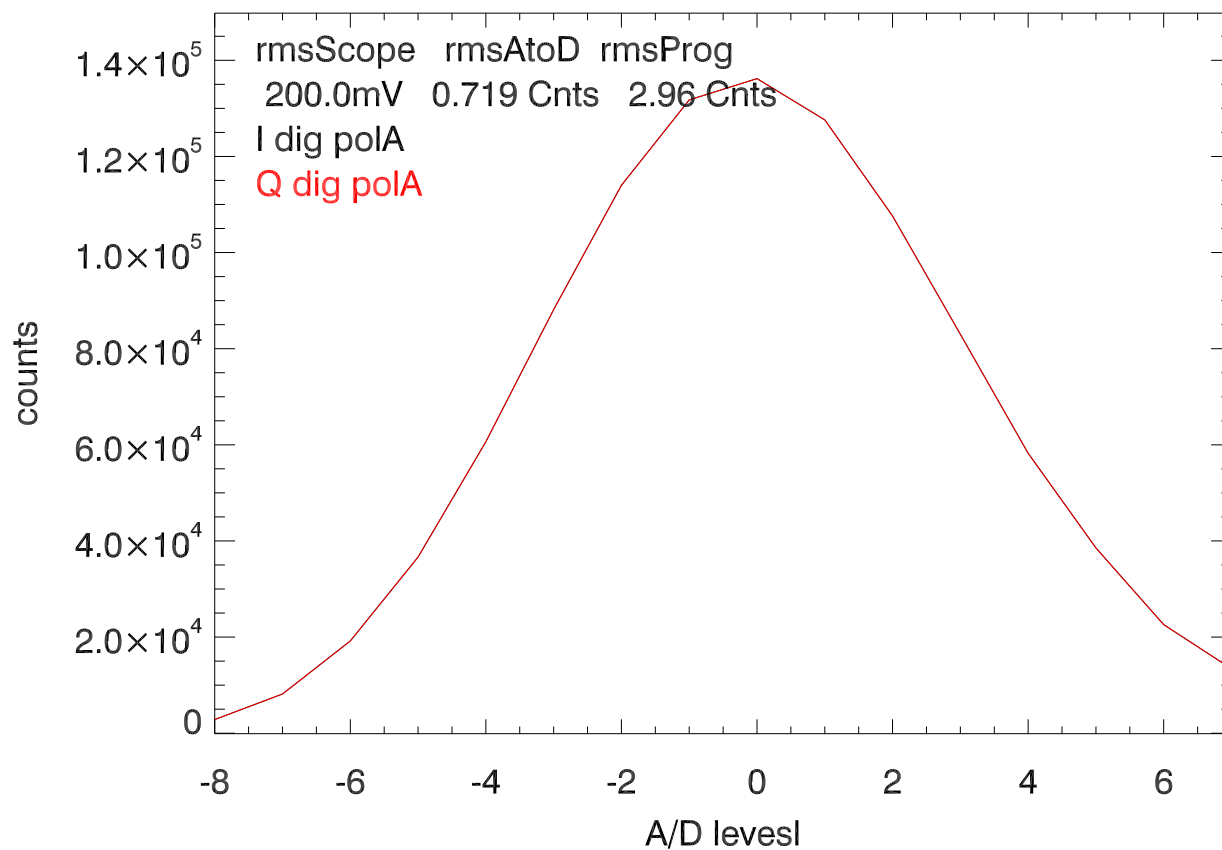

11dec13 histogram of voltages. bw: 40.000 shift: 14

Average bandpass

11dec13 histogram of voltages. bw: 40.000 shift: 14

Average bandpass

11dec13 histogram of voltages. bw: 40.000 shift: 15

Average bandpass