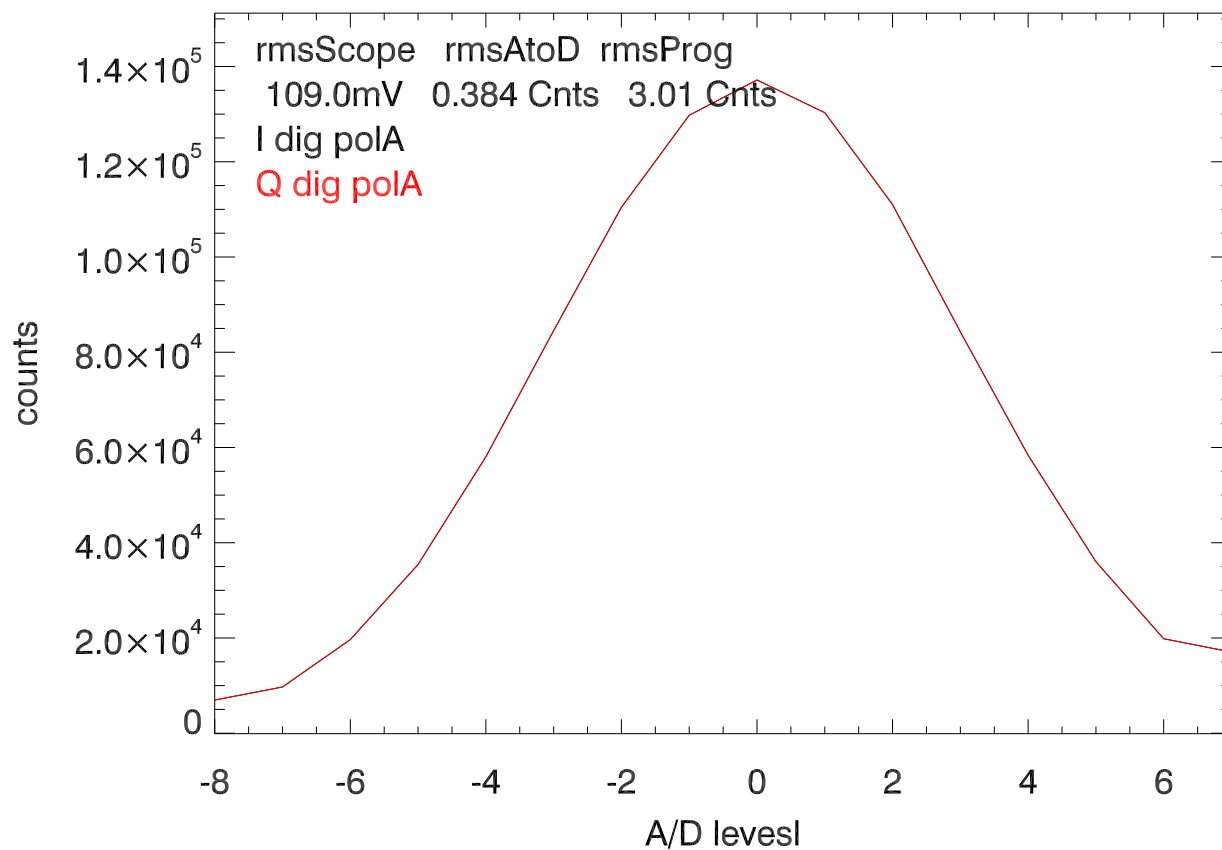

11dec13 histogram of voltages. bw: 10.000 shift: 14