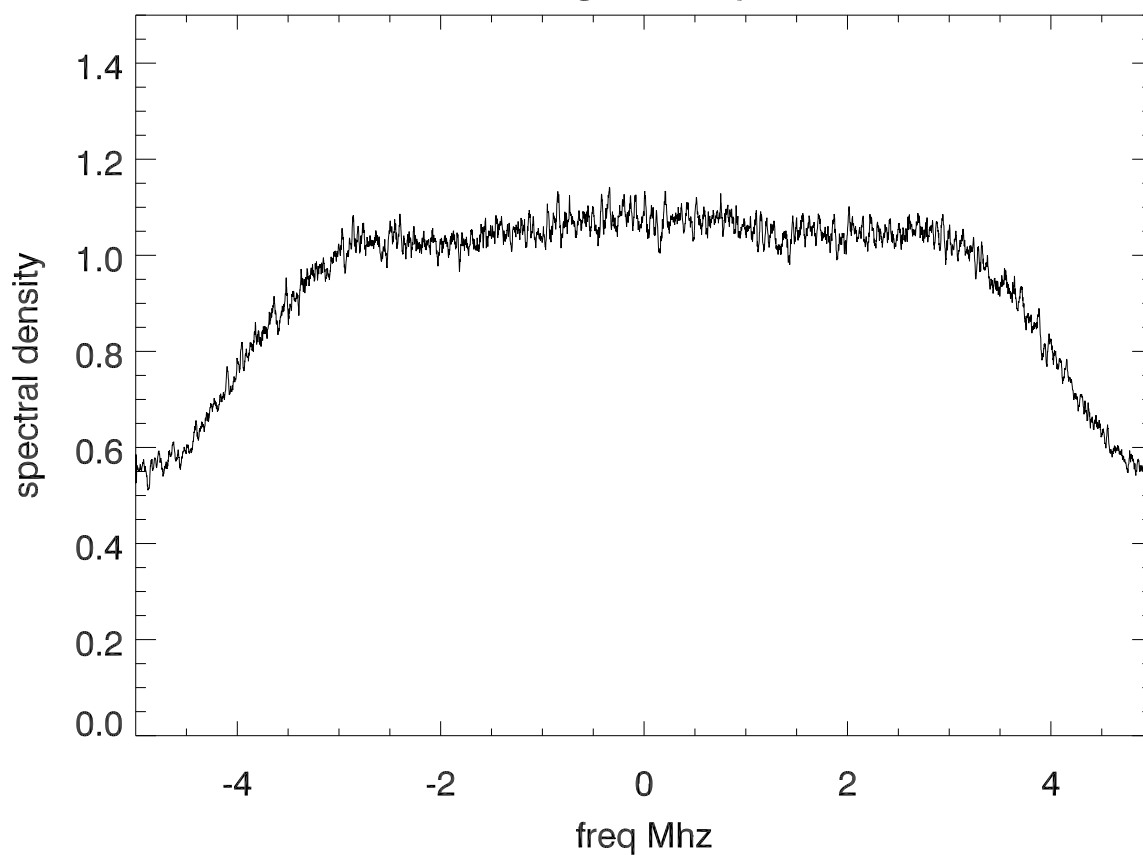

Average bandpass