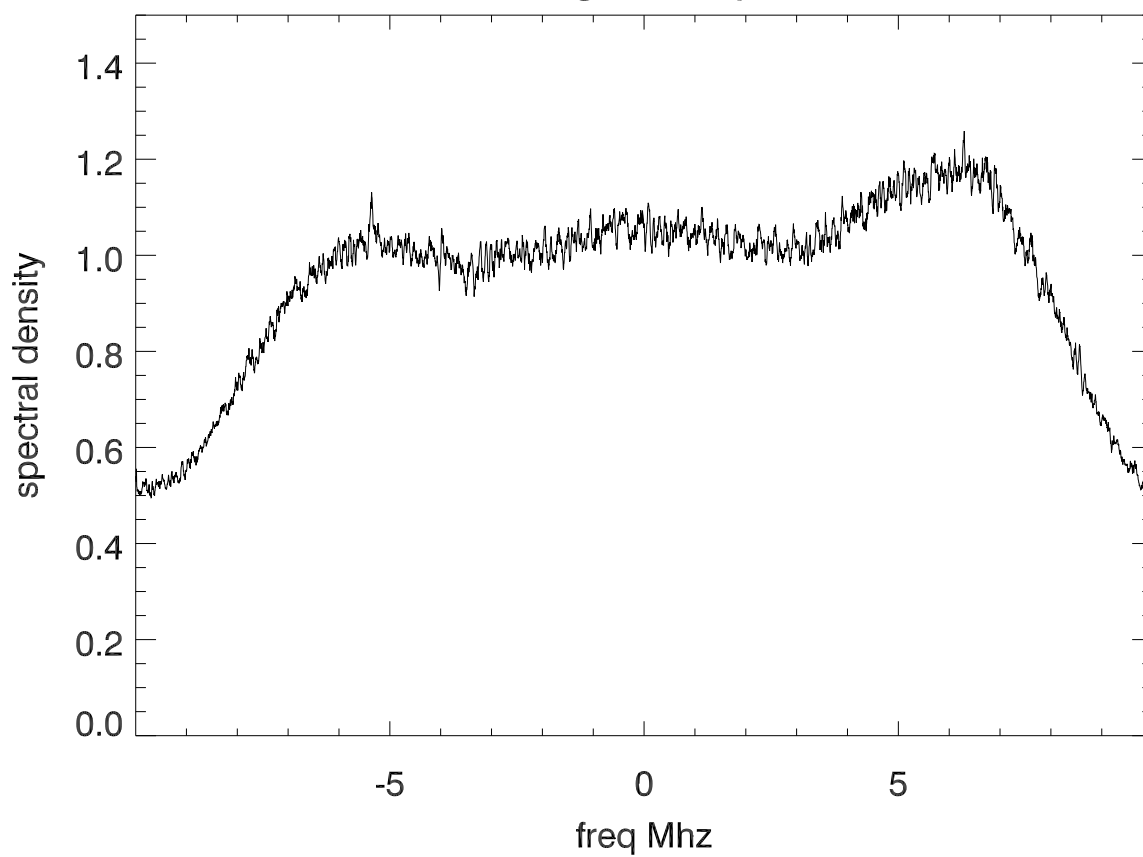

11dec13 histogram of voltages. bw: 32.000 shift: 15

Average bandpass

11dec13 histogram of voltages. bw: 20.000 shift: 14

Average bandpass

11dec13 histogram of voltages. bw: 20.000 shift: 15

Average bandpass