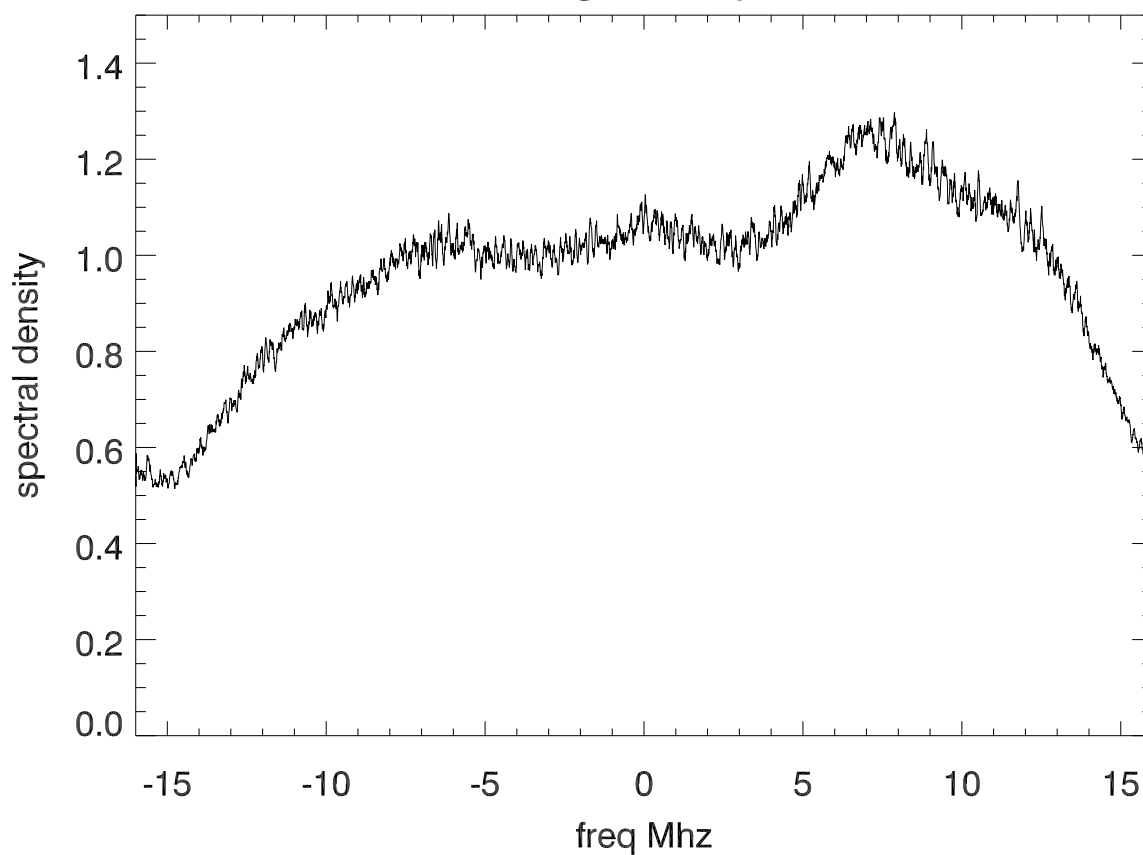

Average bandpass