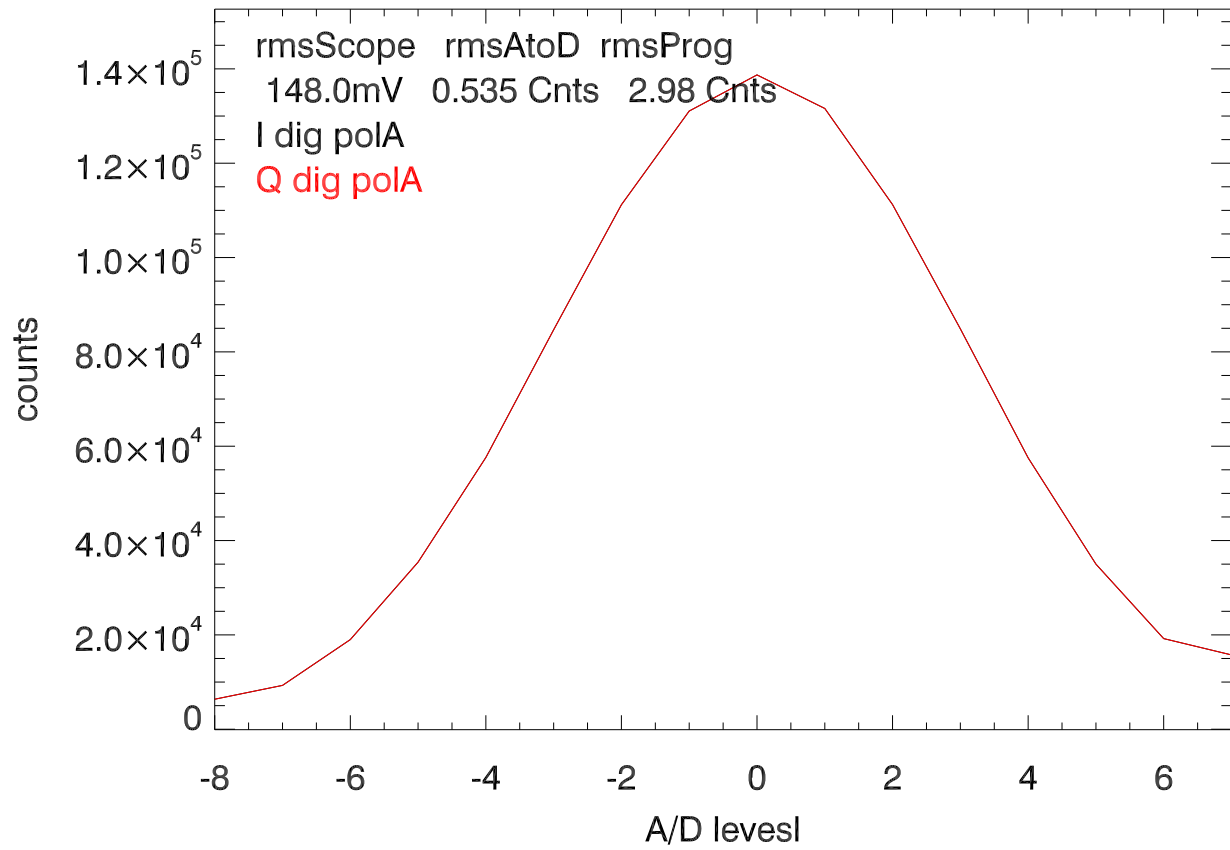

11dec13 histogram of voltages. bw: 5.000 shift: 13