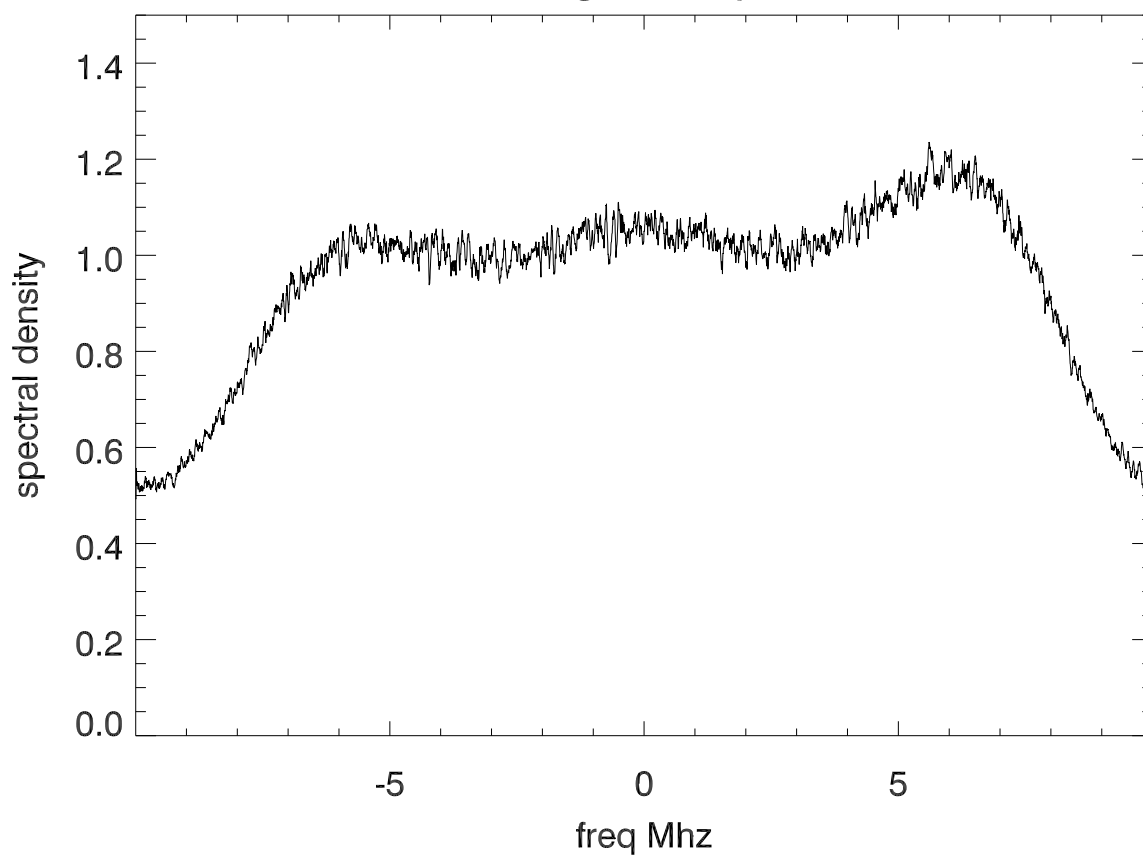

11dec13 histogram of voltages. bw: 32.000 shift: 15

Average bandpass

11dec13 histogram of voltages. bw: 20.000 shift: 14

Average bandpass

11dec13 histogram of voltages. bw: 20.000 shift: 15

Average bandpass