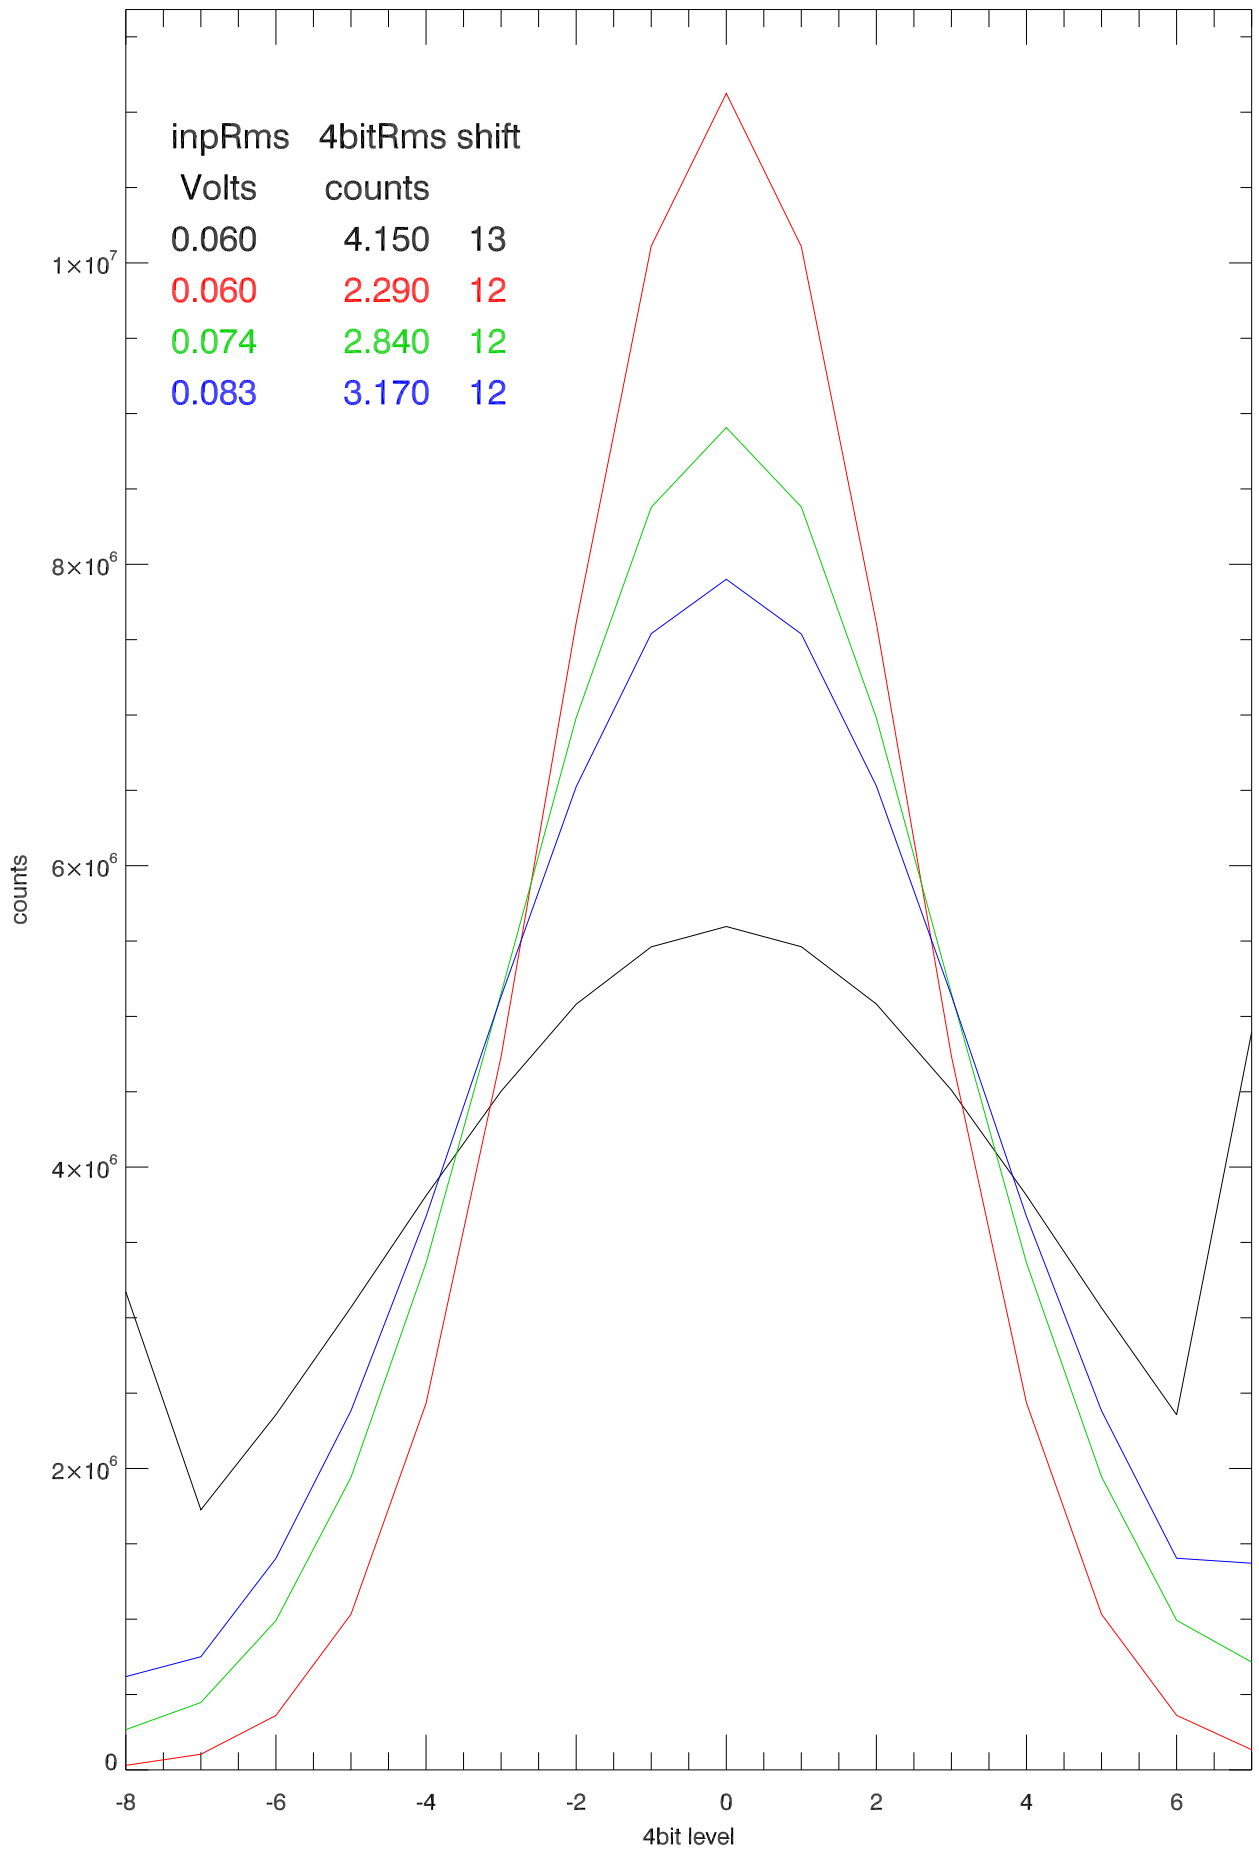

4 bit Histogram :decimate by: 5 bw:32.000 Mhz

4 bit Histogram :decimate by: 8 bw:20.000 Mhz

4 bit Histogram :decimate by: 16 bw:10.000 Mhz

4 bit Histogram :decimate by: 31 bw: 5.161 Mhz

4 bit Histogram :decimate by: 50 bw: 3.200 Mhz

4 bit Histogram :decimate by: 100 bw: 1.600 Mhz

4 bit Histogram :decimate by: 500 bw: 0.320 Mhz

4 bit Histogram :decimate by:1024 bw: 0.156 Mhz