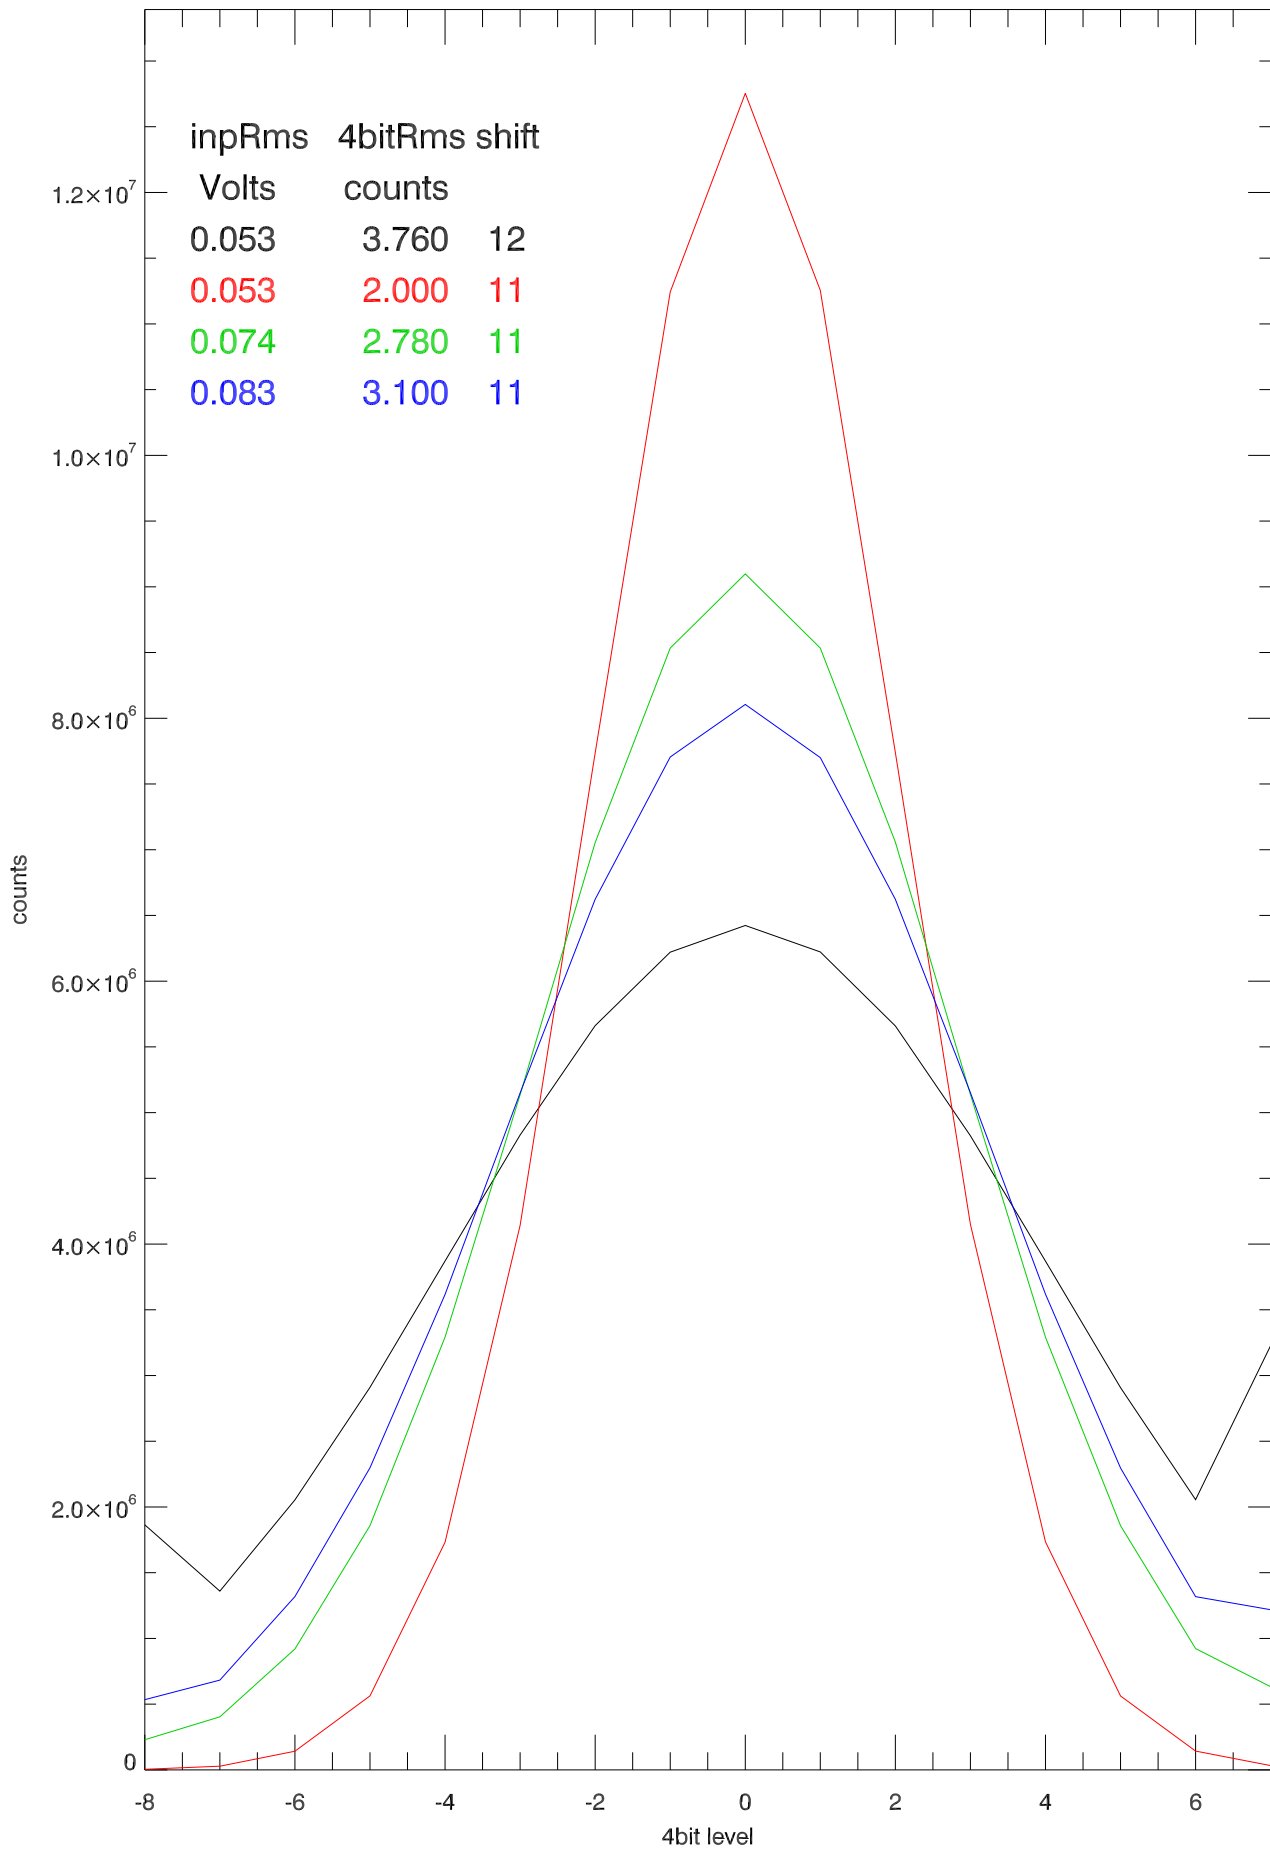

4 bit Histogram :decimate by: 5 bw:32.000 Mhz

4 bit Histogram :decimate by: 8 bw:20.000 Mhz

4 bit Histogram :decimate by: 16 bw:10.000 Mhz

4 bit Histogram :decimate by: 31 bw: 5.161 Mhz

4 bit Histogram :decimate by: 50 bw: 3.200 Mhz

4 bit Histogram :decimate by: 100 bw: 1.600 Mhz

4 bit Histogram :decimate by: 500 bw: 0.320 Mhz

4 bit Histogram :decimate by:1024 bw: 0.156 Mhz