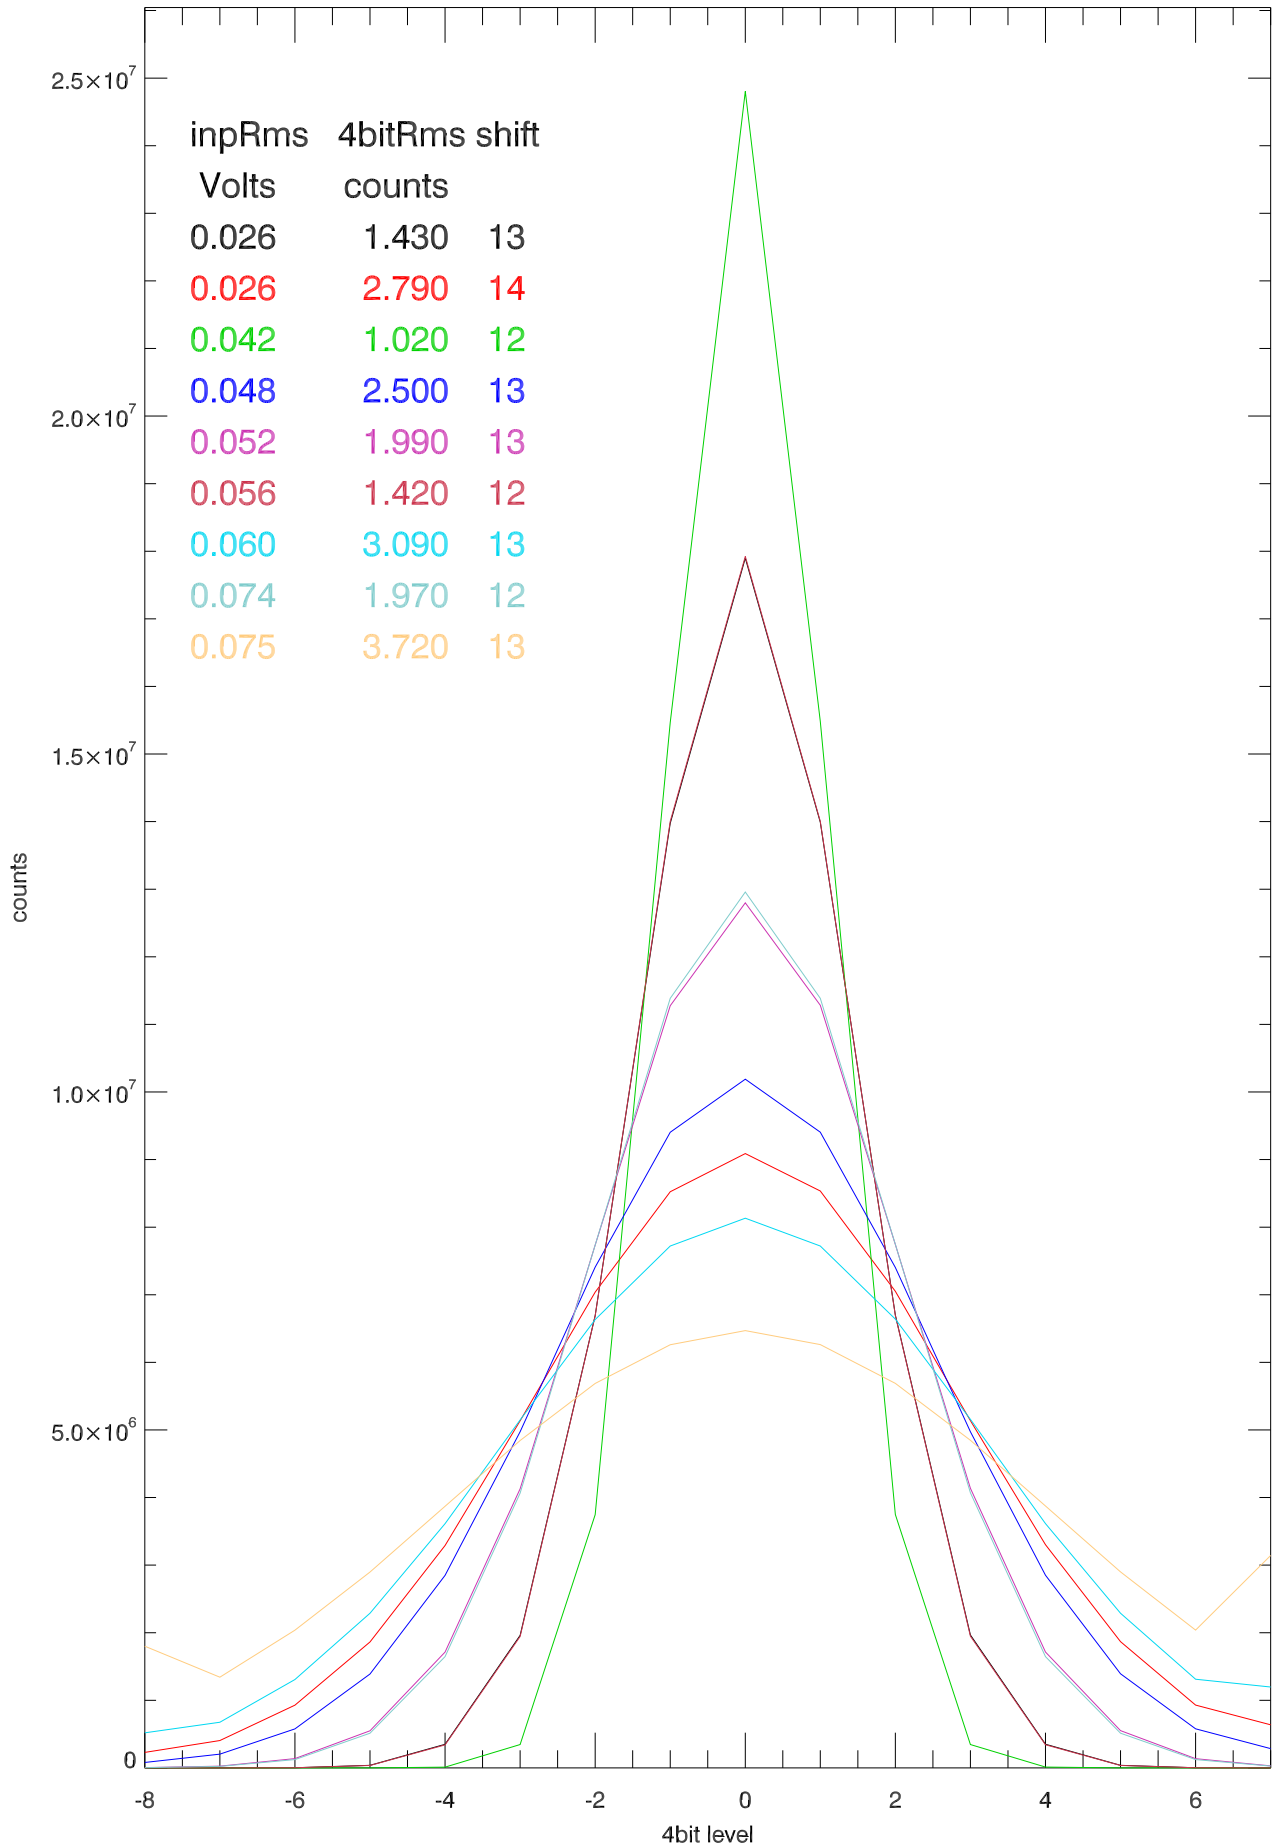

4 bit Histogram :decimate by: 5 bw:32.000 Mhz

4 bit Histogram :decimate by: 8 bw:20.000 Mhz

4 bit Histogram :decimate by: 16 bw:10.000 Mhz

4 bit Histogram :decimate by: 31 bw: 5.161 Mhz

4 bit Histogram :decimate by: 50 bw: 3.200 Mhz

4 bit Histogram :decimate by: 100 bw: 1.600 Mhz

4 bit Histogram :decimate by: 500 bw: 0.320 Mhz

4 bit Histogram :decimate by:1024 bw: 0.156 Mhz