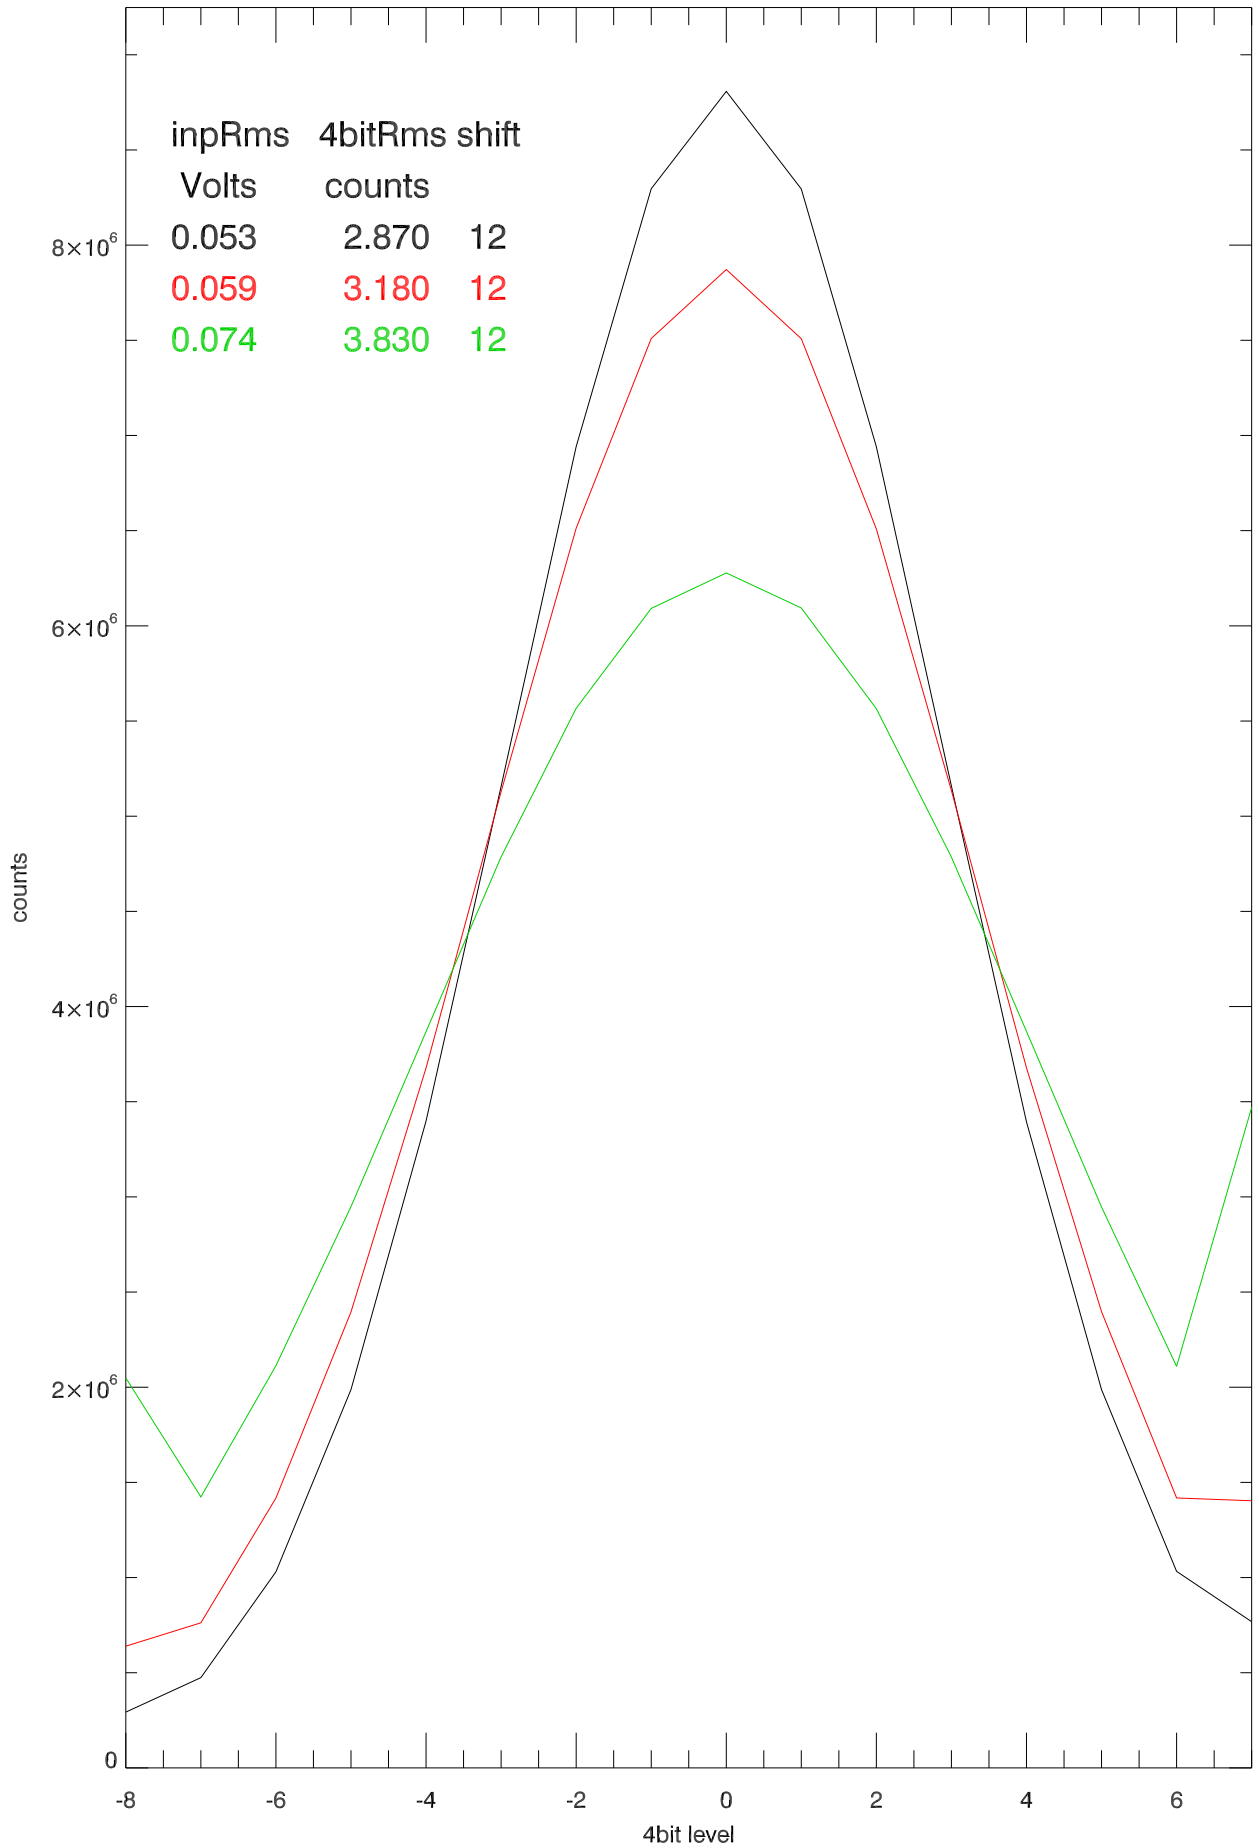

4 bit Histogram :decimate by: 5 bw:32.000 Mhz

4 bit Histogram :decimate by: 8 bw:20.000 Mhz

4 bit Histogram :decimate by: 16 bw:10.000 Mhz

4 bit Histogram :decimate by: 31 bw: 5.161 Mhz

4 bit Histogram :decimate by: 50 bw: 3.200 Mhz

4 bit Histogram :decimate by: 100 bw: 1.600 Mhz

4 bit Histogram :decimate by: 500 bw: 0.320 Mhz

4 bit Histogram :decimate by:1024 bw: 0.156 Mhz