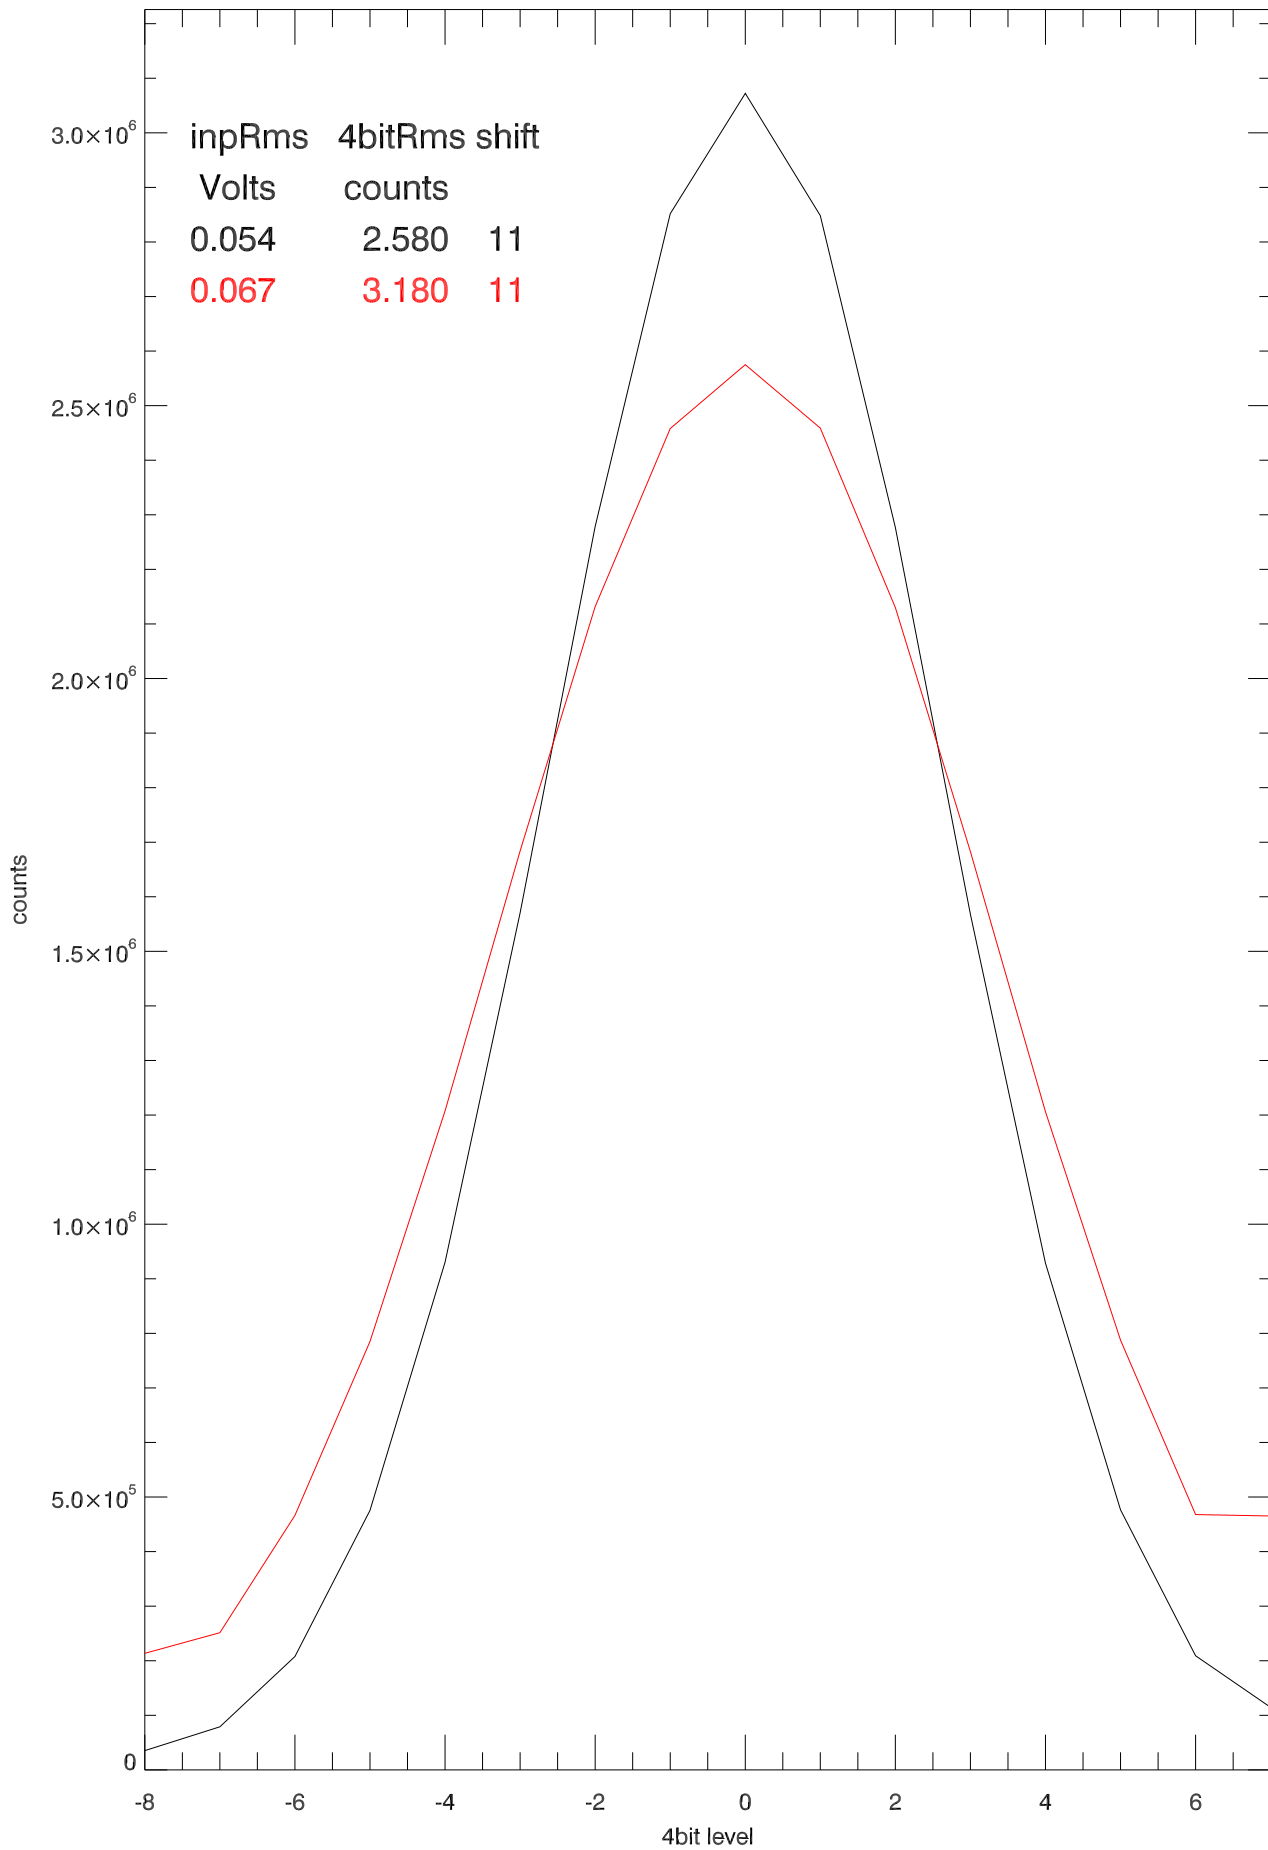

4 bit Histogram :decimate by: 5 bw:32.000 Mhz

4 bit Histogram :decimate by: 8 bw:20.000 Mhz

4 bit Histogram :decimate by: 16 bw:10.000 Mhz

4 bit Histogram :decimate by: 31 bw: 5.161 Mhz

4 bit Histogram :decimate by: 50 bw: 3.200 Mhz

4 bit Histogram :decimate by: 100 bw: 1.600 Mhz

4 bit Histogram :decimate by: 500 bw: 0.320 Mhz

4 bit Histogram :decimate by:1024 bw: 0.156 Mhz