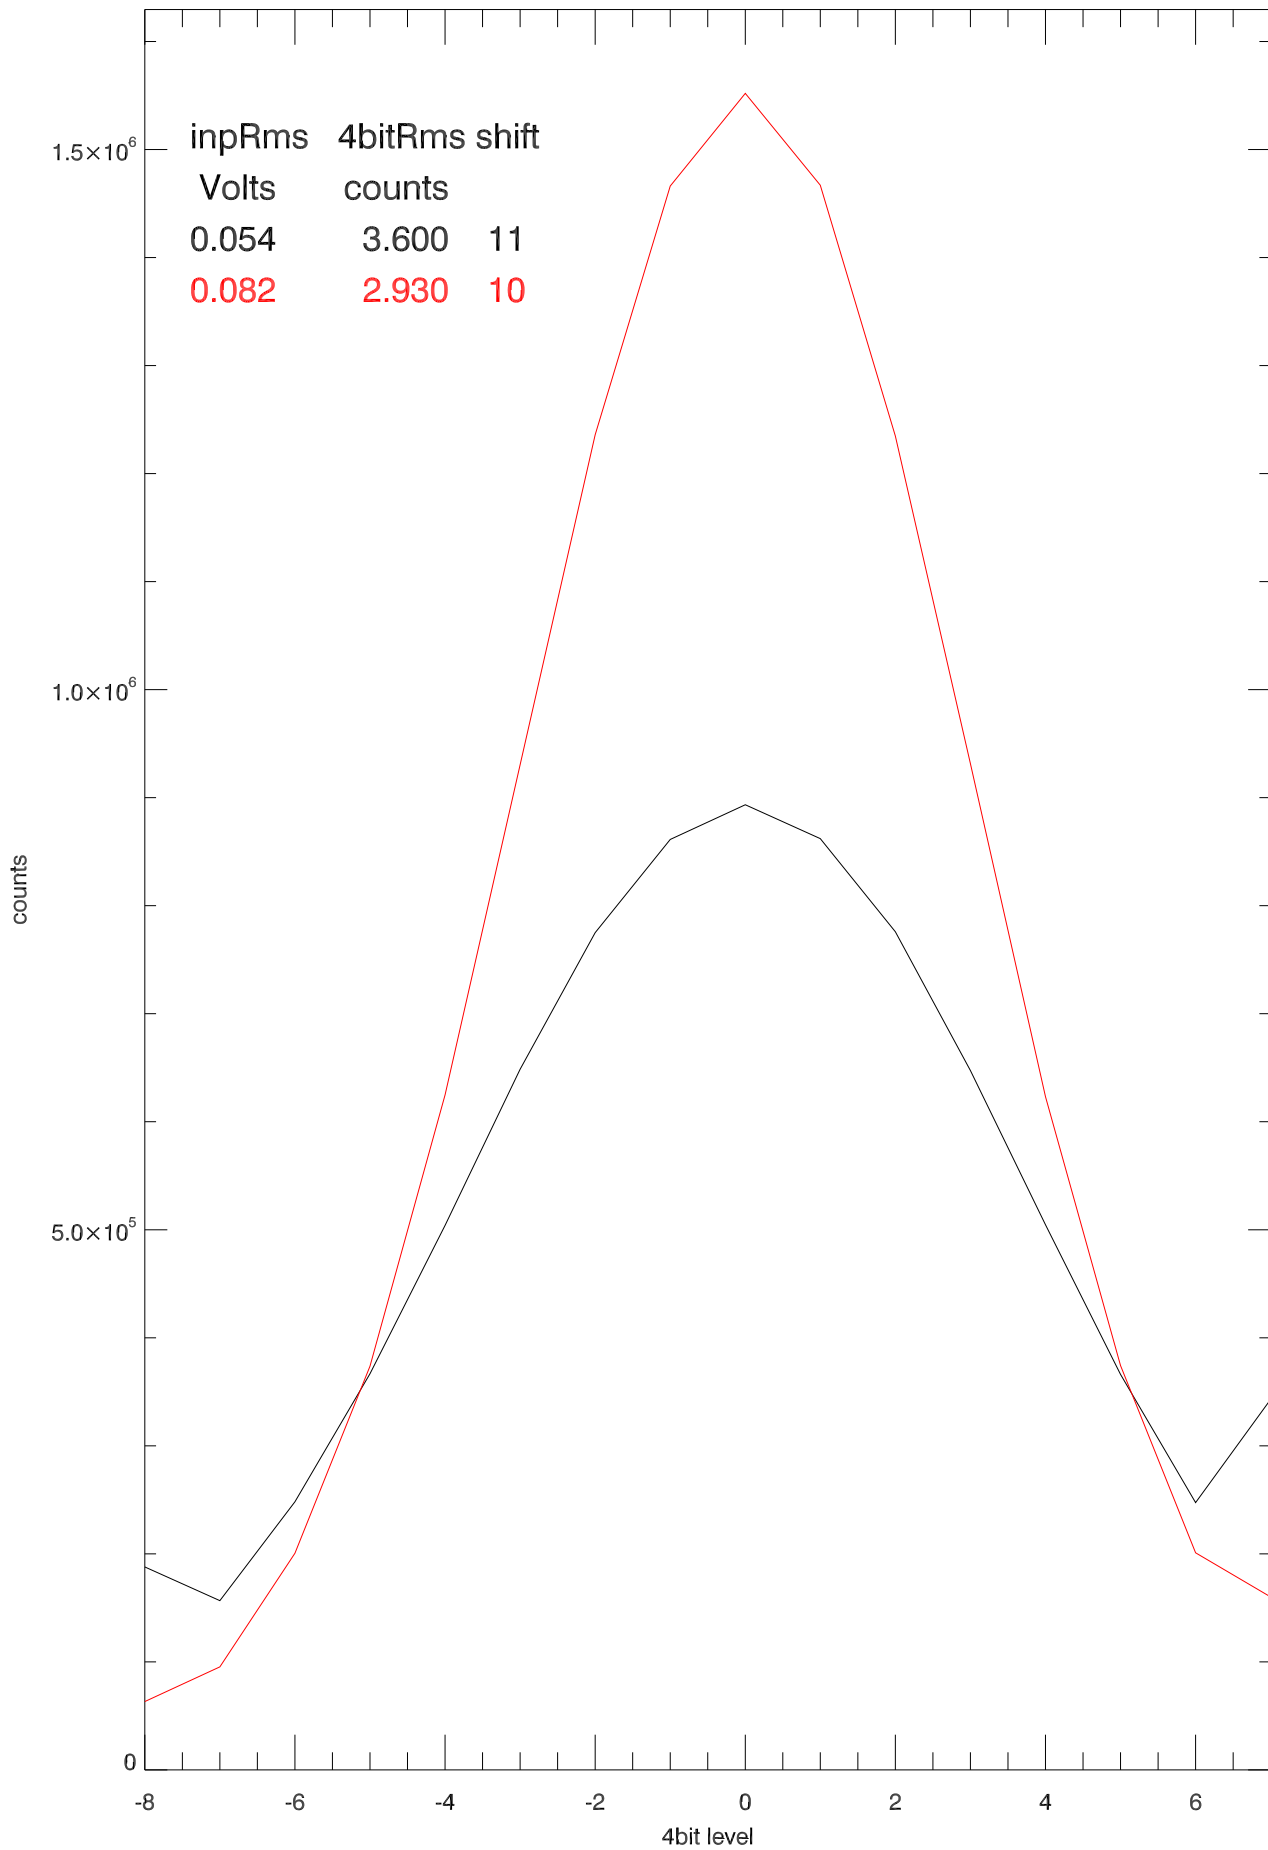

4 bit Histogram :decimate by: 5 bw:32.000 Mhz

4 bit Histogram :decimate by: 8 bw:20.000 Mhz

4 bit Histogram :decimate by: 16 bw:10.000 Mhz

4 bit Histogram :decimate by: 31 bw: 5.161 Mhz

4 bit Histogram :decimate by: 50 bw: 3.200 Mhz

4 bit Histogram :decimate by: 100 bw: 1.600 Mhz

4 bit Histogram :decimate by: 500 bw: 0.320 Mhz

4 bit Histogram :decimate by:1024 bw: 0.156 Mhz