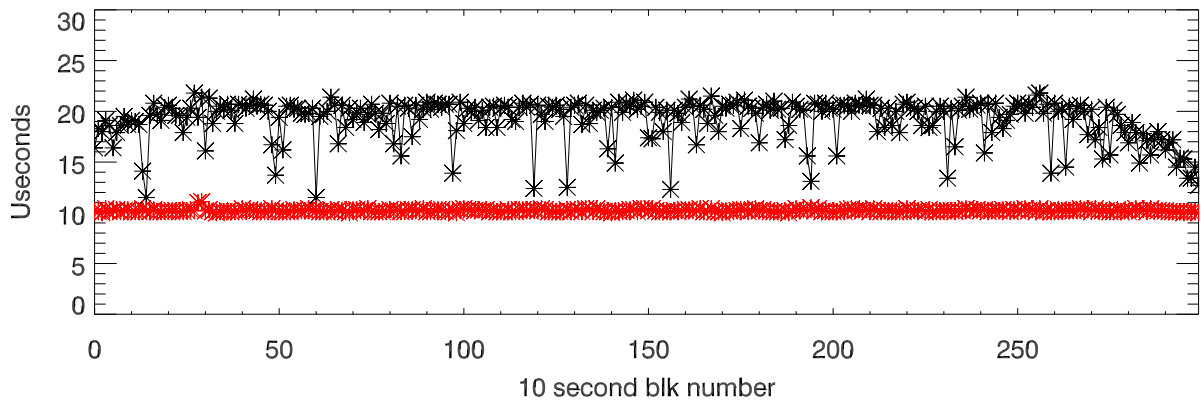

07dec13 wombat clp1shs test. totalTime for 10sec blocks

total time Ratio: Time30threads/Time15Threads

Time for 4K fft

FFT time Ratio: Time30threads/Time15Threads