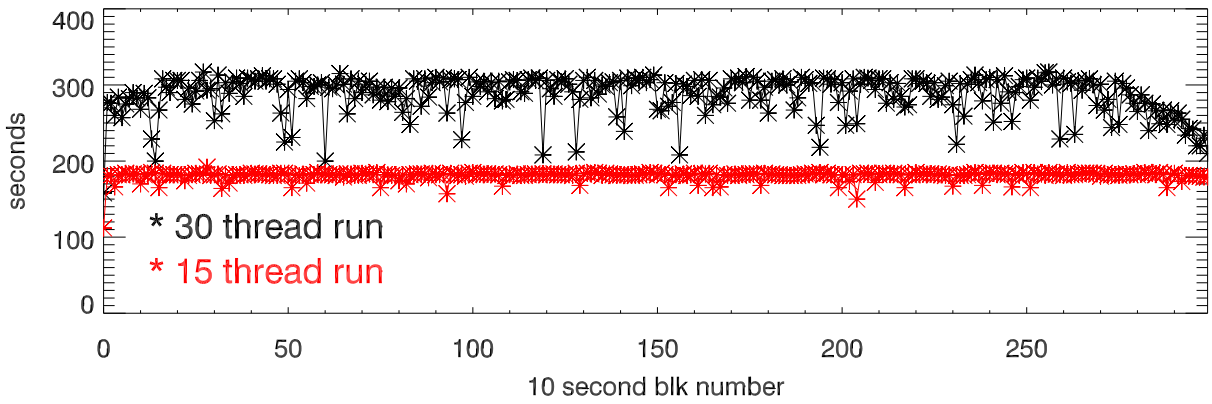

07dec13 wombat clp1shs test. totalTime for 10sec blocks

total time Ratio: Time30threads/Time15Threads

Time for 4K fft

FFT time Ratio: Time30threads/Time15Threads