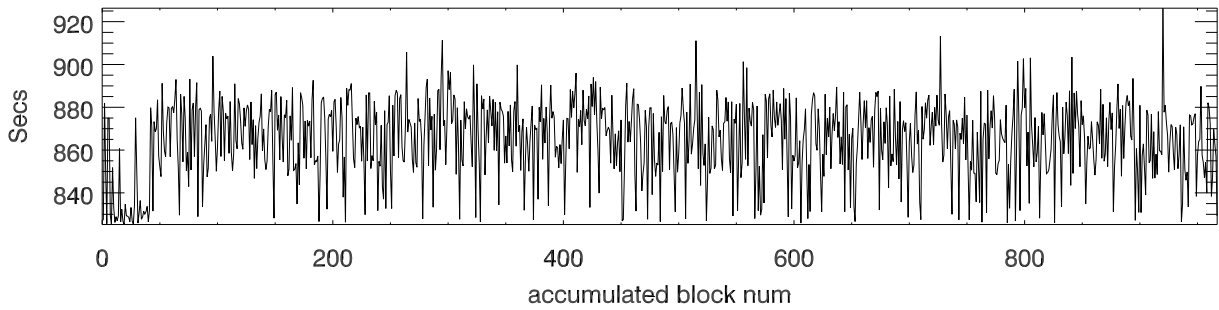

t2573 30dec2011. Wait Time Thread_Startup

rserv1 with 45 Threads
10 secAccum, 3960 Hghts, 2chan
(only plot Blks with 1000 ipp)

Read time

Thread process and Output time (10secs of data) [avg:864.9 rms:18.0]