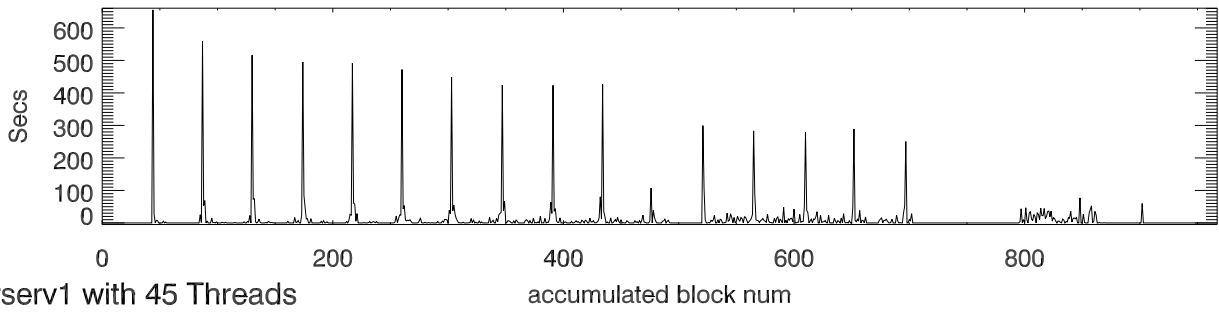

t2573 30dec2011. Wait Time Thread_Startup

rserv1 with 45 Threads
10 secAccum, 3960 Hghts, 2chan
(only plot Blks with 1000 ipp)

Read time

Thread process and Output time (10secs of data) [avg:864.9 rms:18.0]