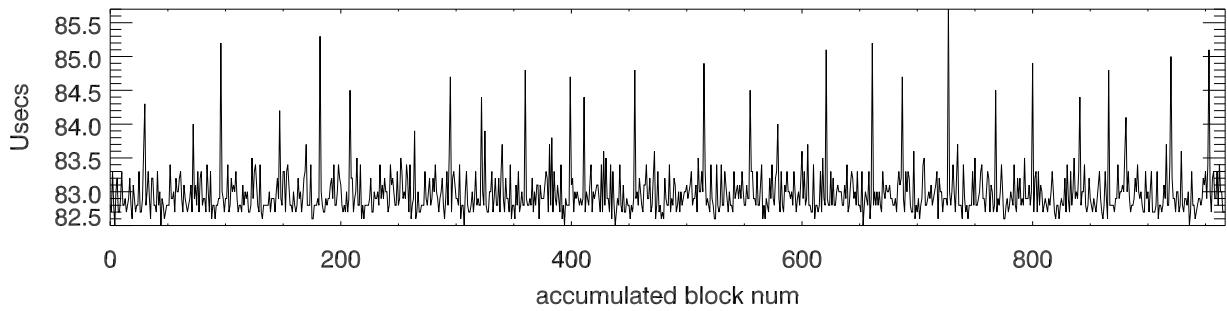

t2573 30dec2011. Wait Time Thread_Startup

rserv1 with 45 Threads
10 secAccum, 3960 Hghts, 2chan
(only plot Blks with 1000 ipp)

Read time

Thread process and Output time (10secs of data) [avg:864.9 rms:18.0]

avg fft time for 4k spectra. [avg: 83.0 rms: 0.4]

avg time cmpPwr, accum 1 4k spectra [avg: 9.8 rms: 2.1]