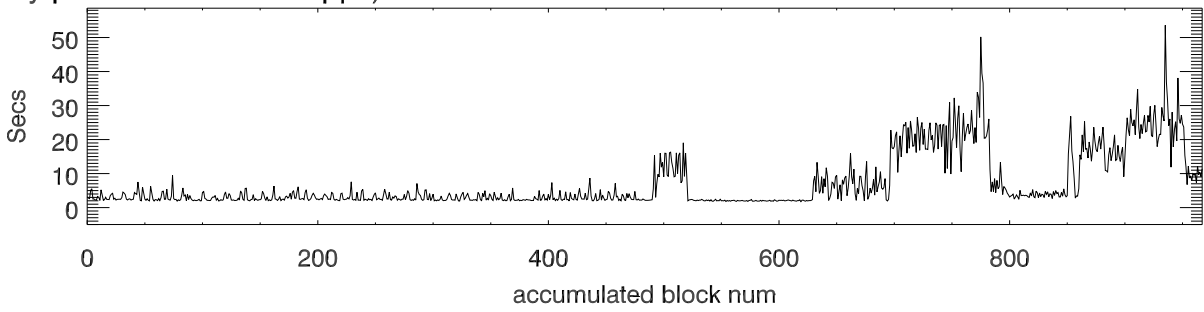

t2573 30dec2011. Wait Time Thread_Startup

rserv1 with 45 Threads
10 secAccum, 3960 Hghts, 2chan
(only plot Blks with 1000 ipp)

Read time

Thread process and Output time (10secs of data) [avg:864.9 rms:18.0]

avg fft time for 4k spectra. [avg: 83.0 rms: 0.4]

avg time cmpPwr, accum 1 4k spectra [avg: 9.8 rms: 2.1]