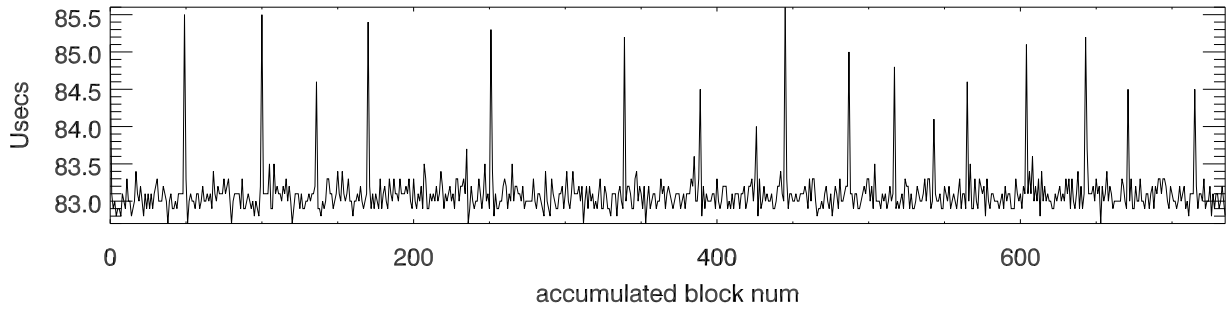

t1193 12jan2012. Wait Time Thread\_Startup

rserv1 with 45 Threads  
10 secAccum, 3960 Hghts, 2chan  
(only plot Blks with 1000 ipp)

Read time

Thread process and Output time (10secs of data) [avg:866.2 rms:19.2]

avg fft time for 4k spectra. [avg: 83.1 rms: 0.3]

avg time cmpPwr, accum 1 4k spectra [avg: 9.9 rms: 2.3]