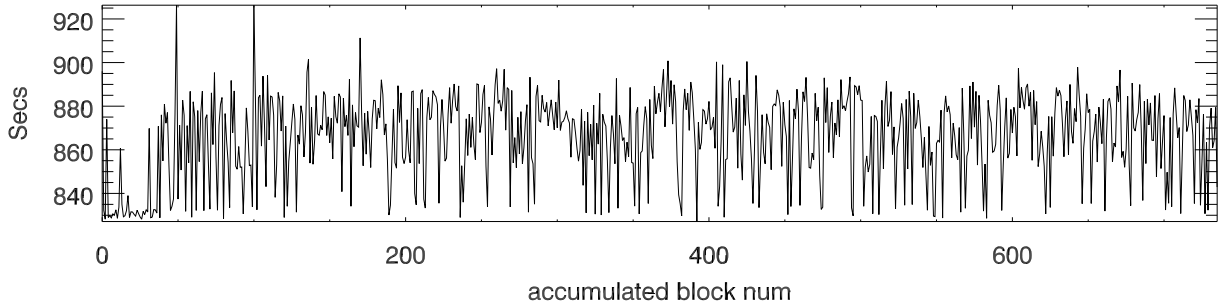

t1193 12jan2012. Wait Time Thread\_Startup

rserv1 with 45 Threads  
10 secAccum, 3960 Hghts, 2chan  
(only plot Blks with 1000 ipp)

Read time

Thread process and Output time (10secs of data) [avg:866.2 rms:19.2]

avg fft time for 4k spectra. [avg: 83.1 rms: 0.3]

avg time cmpPwr, accum 1 4k spectra [avg: 9.9 rms: 2.3]