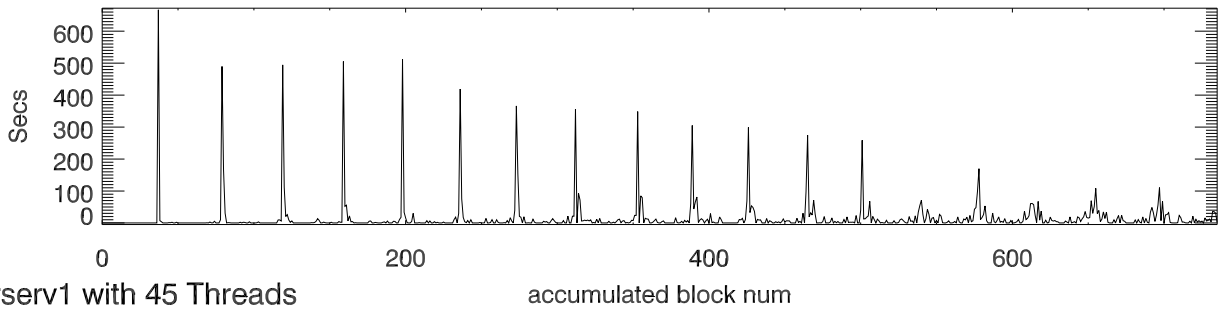

t1193 12jan2012. Wait Time Thread\_Startup

rserv1 with 45 Threads  
10 secAccum, 3960 Hghts, 2chan  
(only plot Blks with 1000 ipp)

Read time

Thread process and Output time (10secs of data) [avg:866.2 rms:19.2]