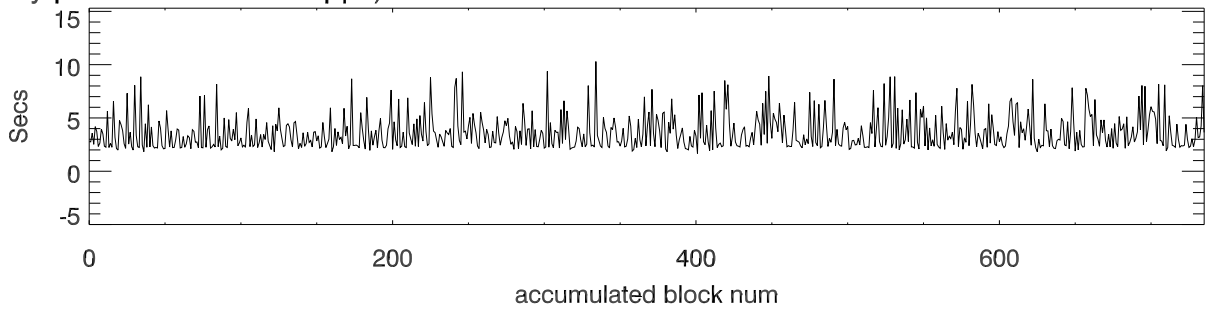

t1193 12jan2012. Wait Time Thread\_Startup

rserv1 with 45 Threads  
10 secAccum, 3960 Hghts, 2chan  
(only plot Blks with 1000 ipp)

Read time

Thread process and Output time (10secs of data) [avg:866.2 rms:19.2]