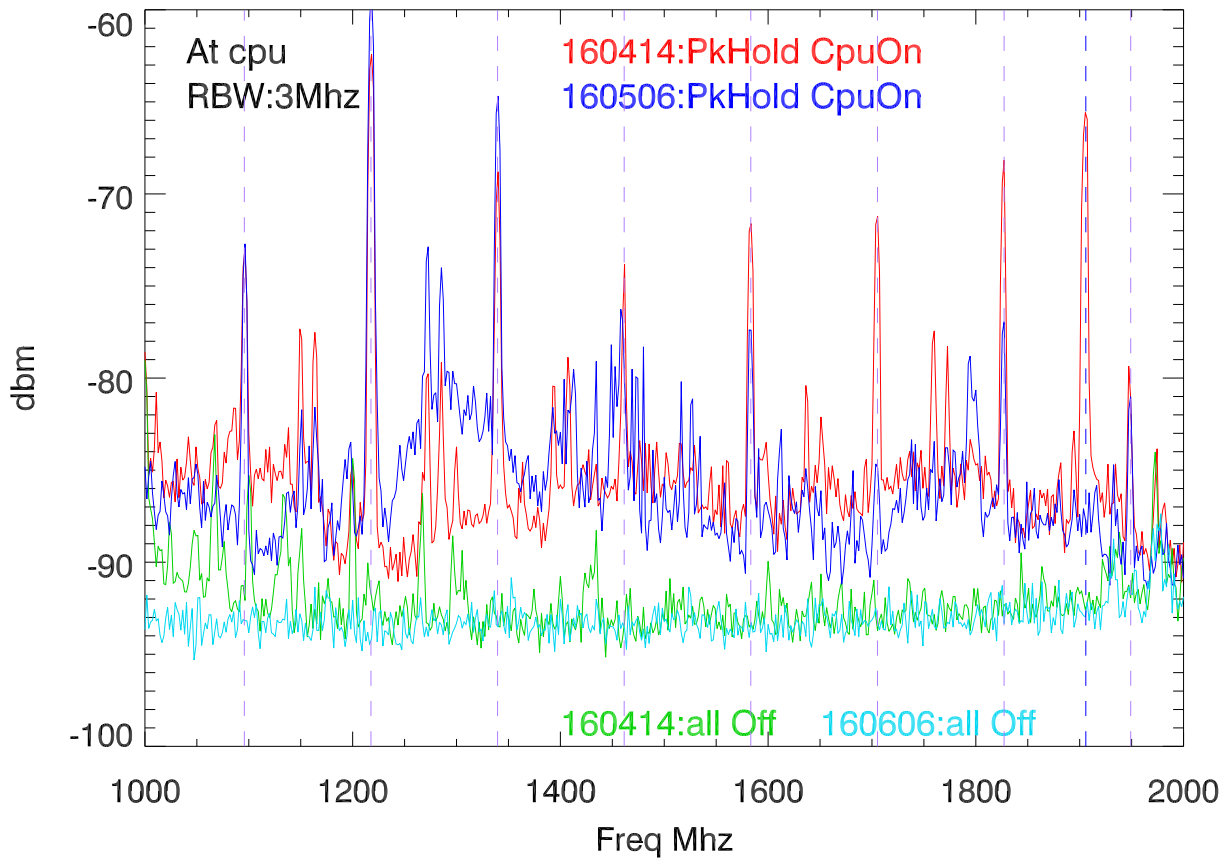

14apr16. VC cpu/globe exhibit. Lband helix. CPU on,GlobeOff

cpu/globe exhibit. Globe on/off, cpuOff

CPU on,GlobeOff. At cpu. Overplot 14apr16,06may15

160414:On VC balcony. cpu/globe exhibit on,off