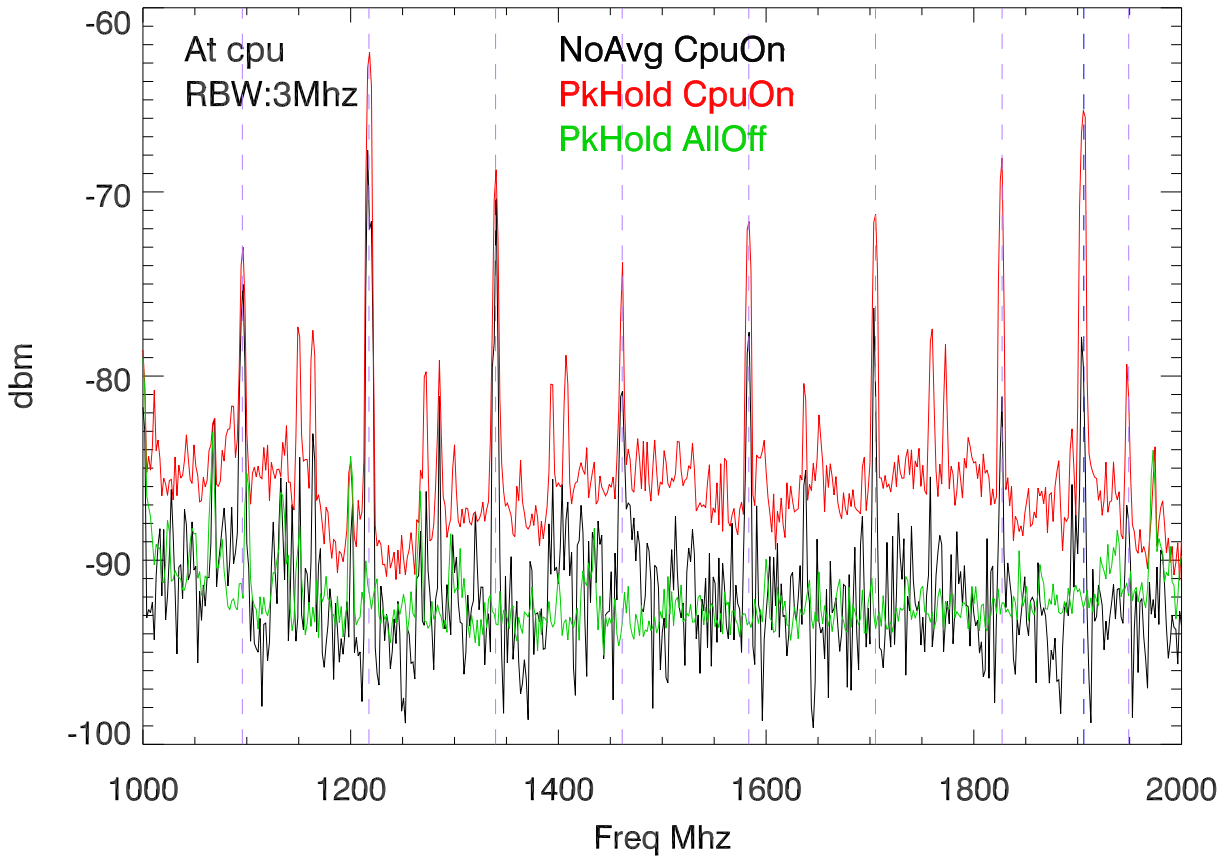

14apr16. VC cpu/globe exhibit. Lband helix. CPU on,GlobeOff

cpu/globe exhibit. Globe on/off, cpuOff

CPU on,GlobeOff. At cpu. Overplot 14apr16,06may15

160414:On VC balcony. cpu/globe exhibit on,off