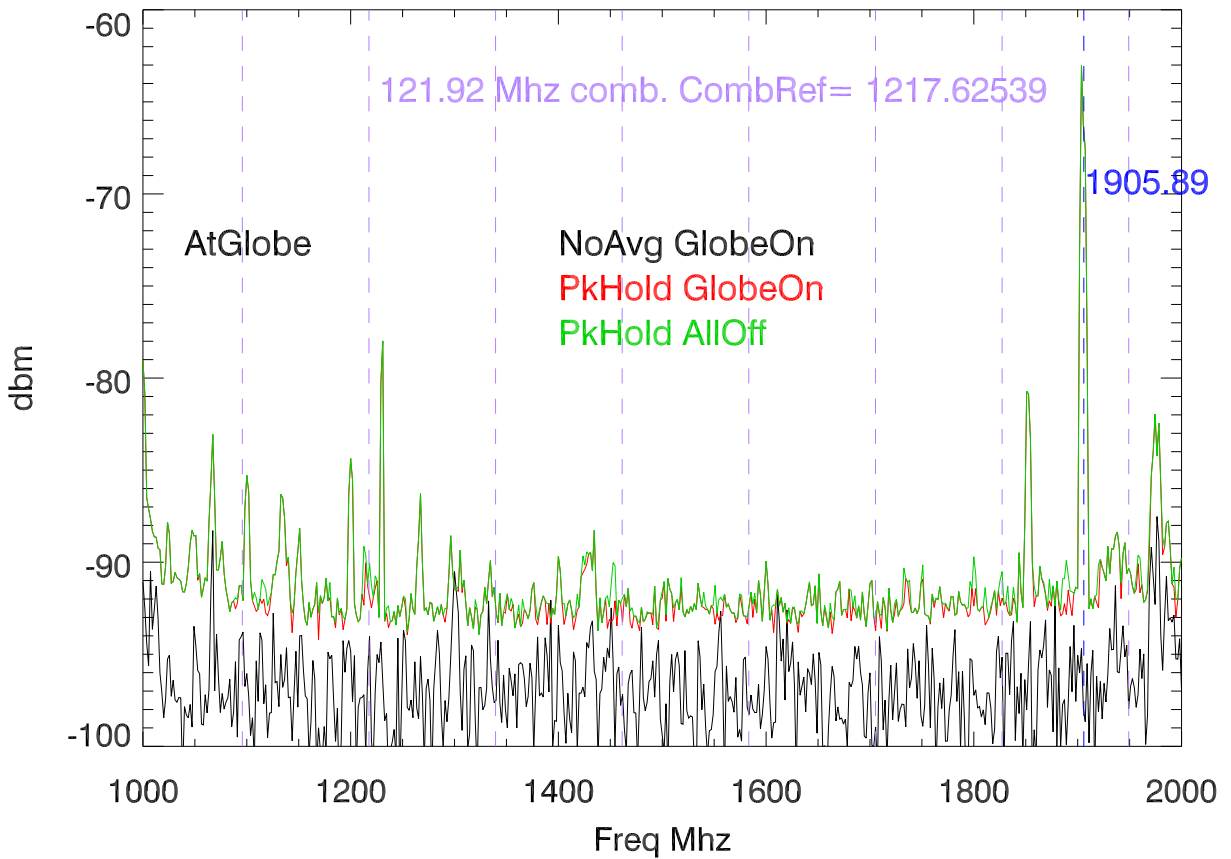

14apr16. VC cpu/globe exhibit. Lband helix. CPU on,GlobeOff

cpu/globe exhibit. Globe on/off, cpuOff

CPU on,GlobeOff. At cpu. Overplot 14apr16,06may15

160414:On VC balcony. cpu/globe exhibit on,off