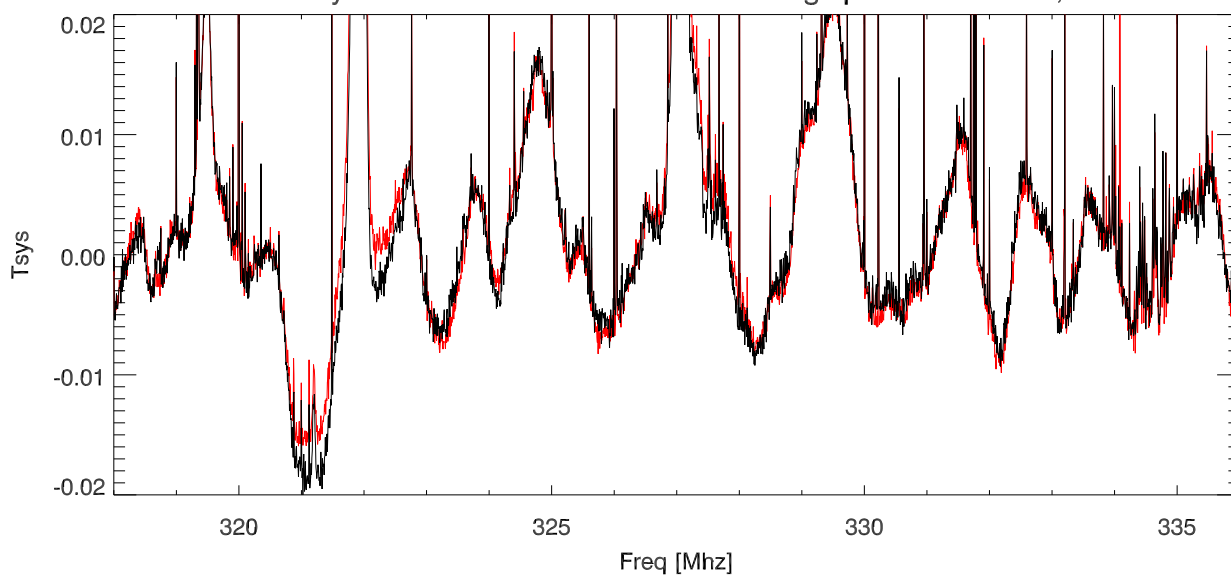

18may16 327 track an asteroid Exhibit. Avg spectra Kinect on,off

18may16 327 track an asteroid Exhibit. Avg spectra Kinect on,off

18may16 327 track an asteroid Exhibit. Avg spectra Kinect on,off

Total Pwr (330.5 to 338 Mhz) vs time