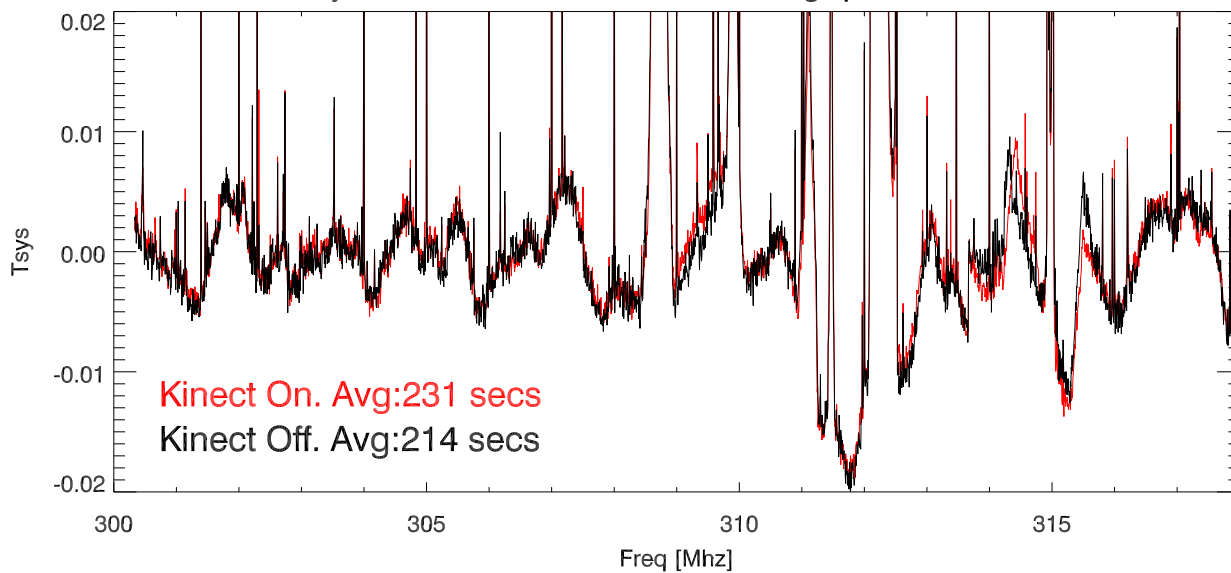

18may16 327 track an asteroid Exhibit. Avg spectra Kinect on,off

18may16 327 track an asteroid Exhibit. Avg spectra Kinect on,off

18may16 327 track an asteroid Exhibit. Avg spectra Kinect on,off

Total Pwr (330.5 to 338 Mhz) vs time