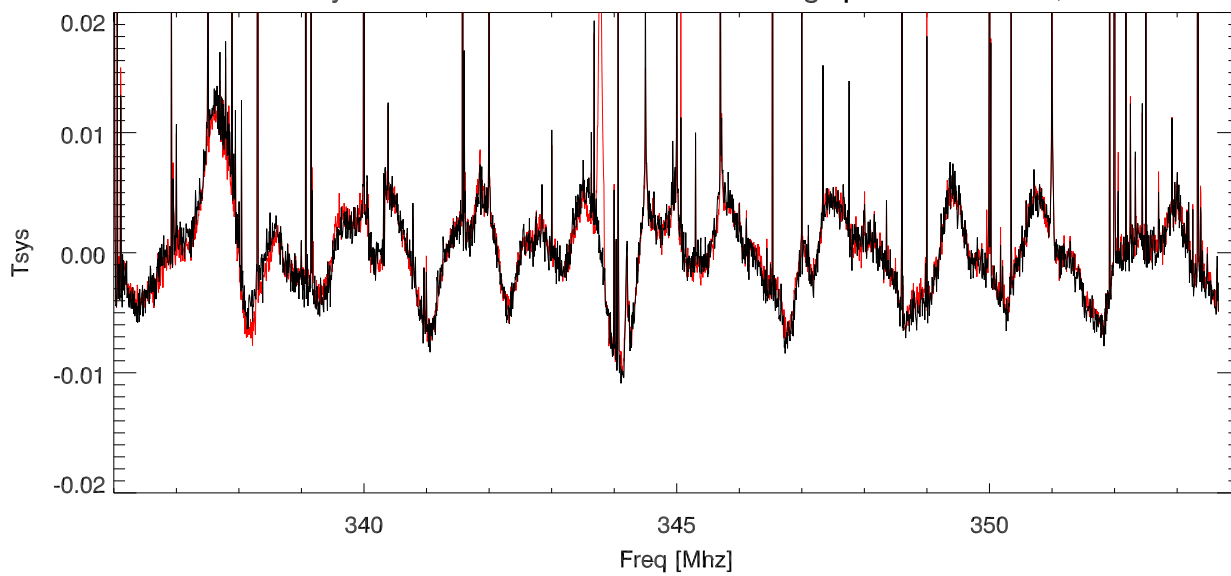

18may16 327 track an asteroid Exhibit. Avg spectra Kinect on,off

18may16 327 track an asteroid Exhibit. Avg spectra Kinect on,off

18may16 327 track an asteroid Exhibit. Avg spectra Kinect on,off

Total Pwr (330.5 to 338 Mhz) vs time