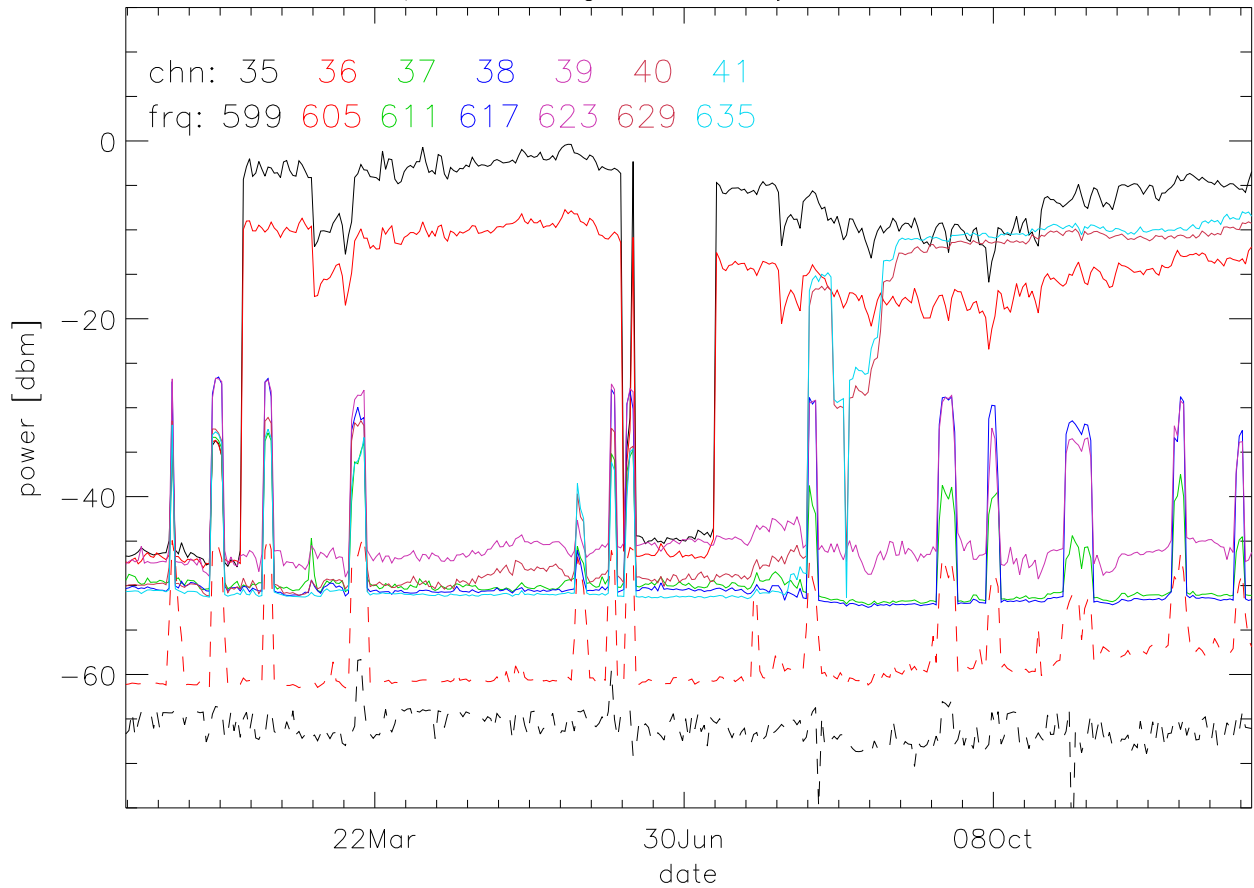

TV stations hilltopMonitoring 2018:daily median. 550Mhz RfiBand

TV stations hilltopMonitoring 2018:daily median. 550Mhz RfiBand

TV stations hilltopMonitoring 2018:daily median. 550Mhz RfiBand

TV stations hilltopMonitoring 2018:daily median. 550Mhz RfiBand

TV stations hilltopMonitoring 2018:daily median. 725Mhz RfiBand

TV stations hilltopMonitoring 2018:daily median. 725Mhz RfiBand