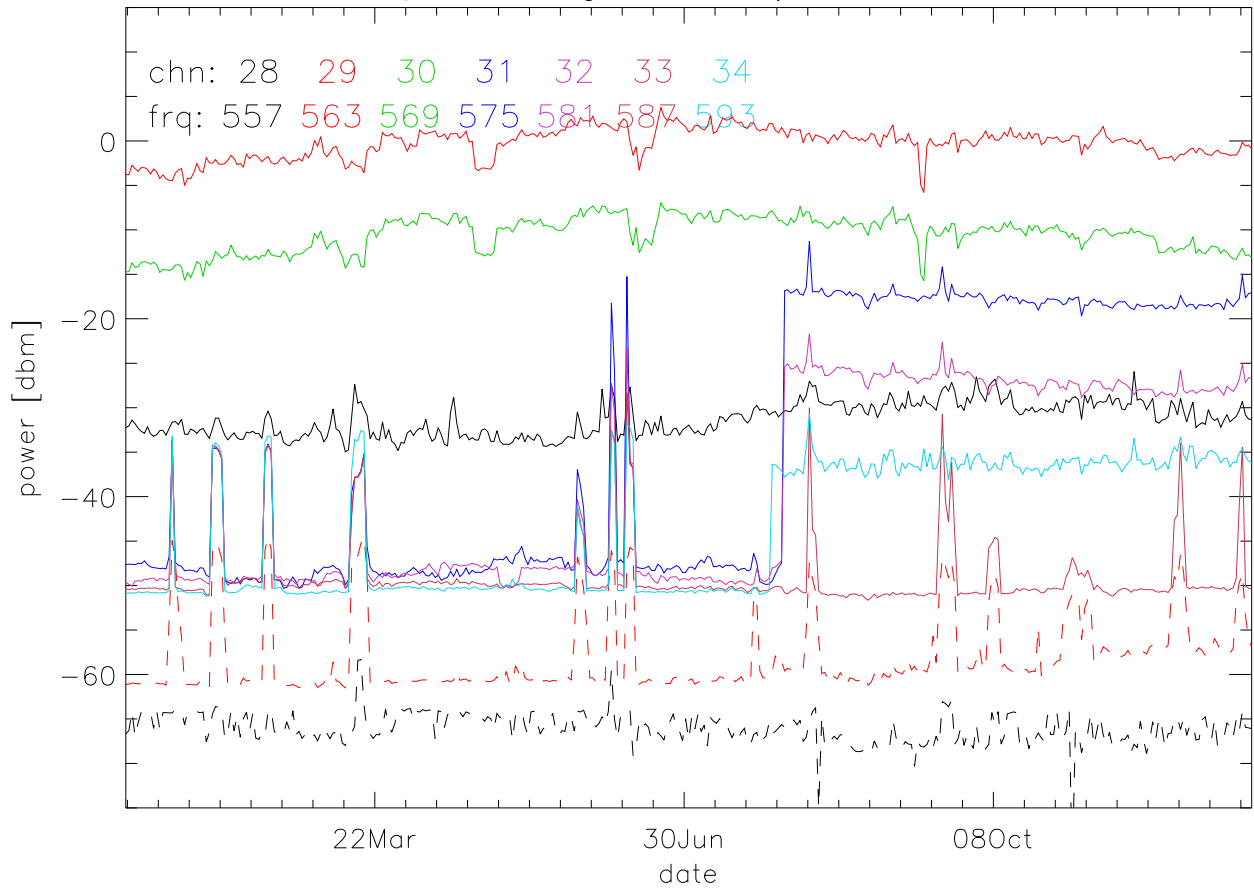

TV stations hilltopMonitoring 2018:daily median. 550Mhz RfiBand

TV stations hilltopMonitoring 2018:daily median. 550Mhz RfiBand

TV stations hilltopMonitoring 2018:daily median. 550Mhz RfiBand

TV stations hilltopMonitoring 2018:daily median. 550Mhz RfiBand

TV stations hilltopMonitoring 2018:daily median. 725Mhz RfiBand

TV stations hilltopMonitoring 2018:daily median. 725Mhz RfiBand