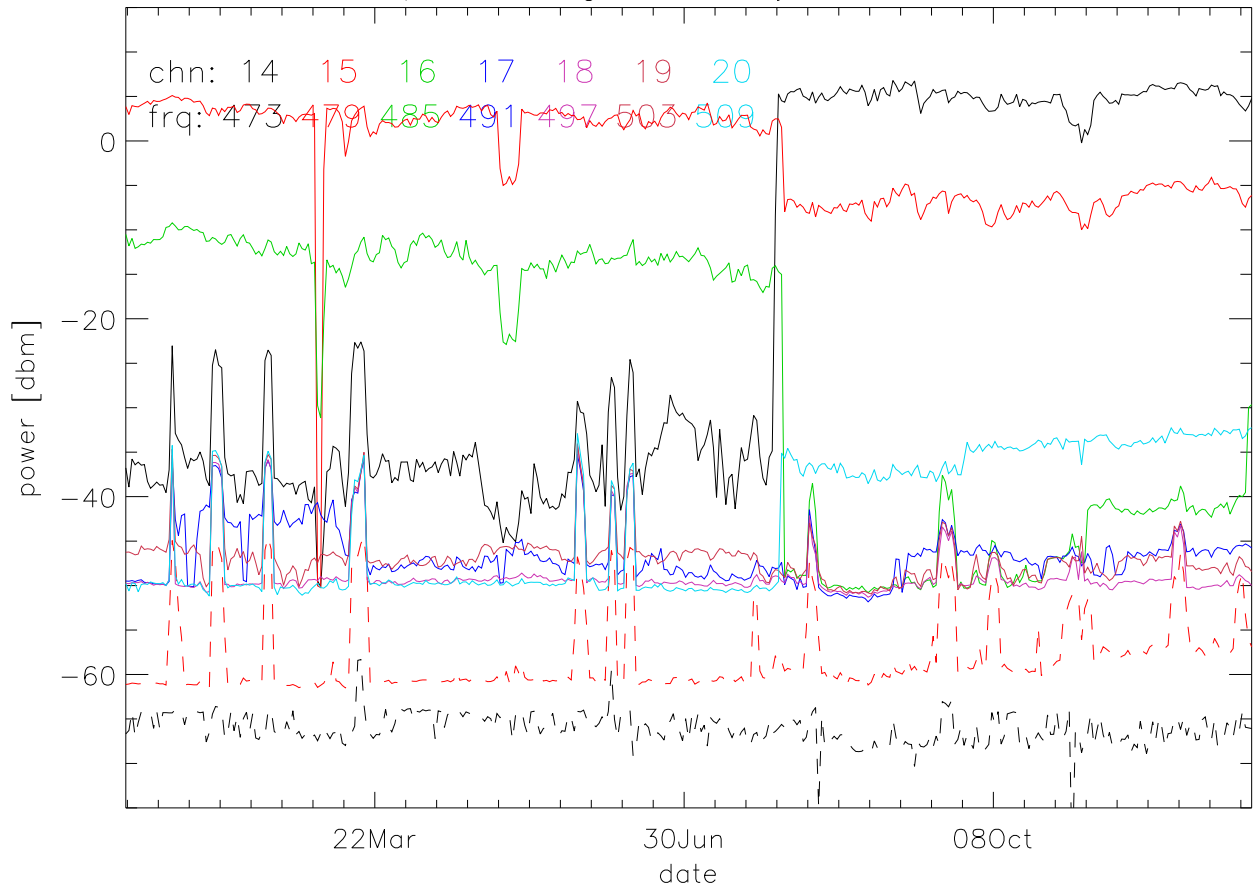

TV stations hilltopMonitoring 2018:daily median. 550Mhz RfiBand

TV stations hilltopMonitoring 2018:daily median. 550Mhz RfiBand

TV stations hilltopMonitoring 2018:daily median. 550Mhz RfiBand

TV stations hilltopMonitoring 2018:daily median. 550Mhz RfiBand

TV stations hilltopMonitoring 2018:daily median. 725Mhz RfiBand

TV stations hilltopMonitoring 2018:daily median. 725Mhz RfiBand