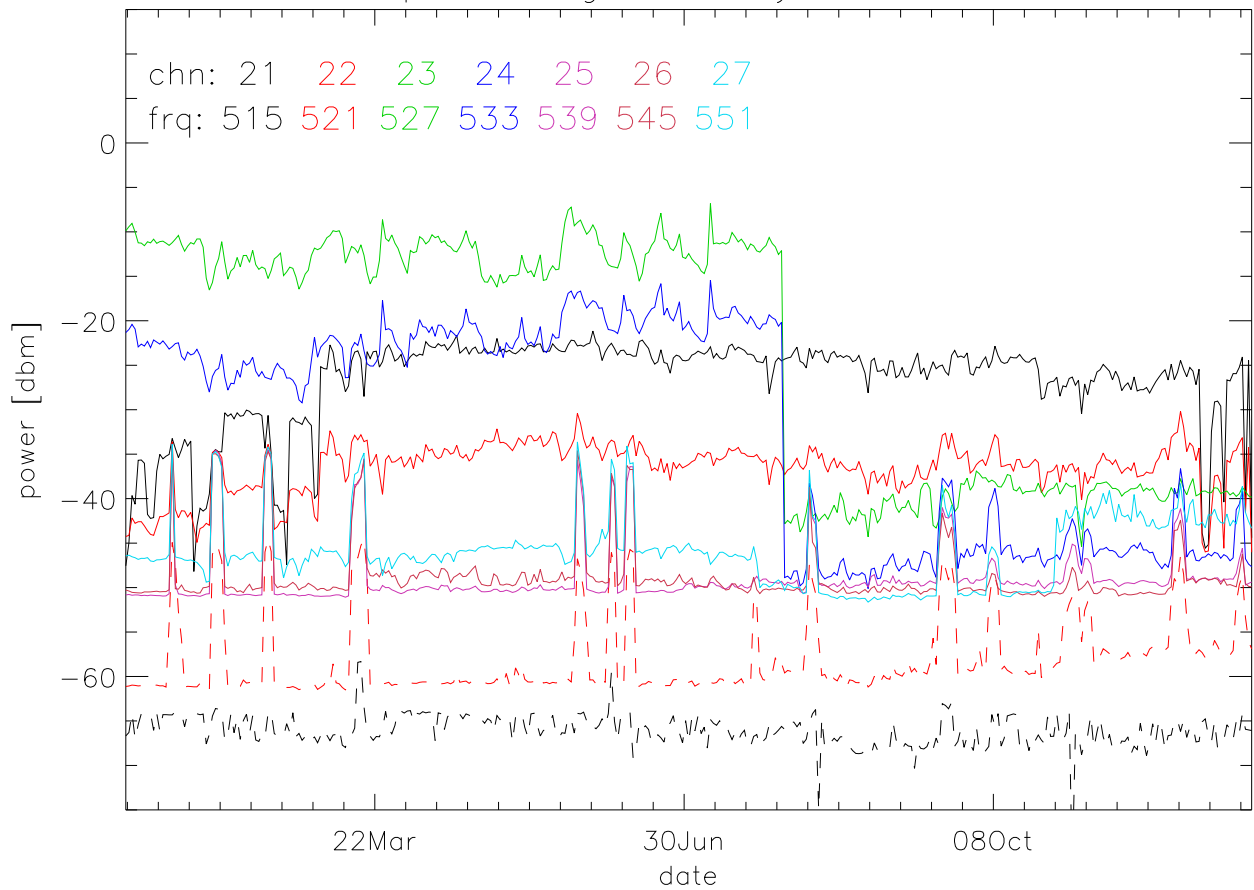

TV stations hilltopMonitoring 2018:daily median. 550Mhz RfiBand

TV stations hilltopMonitoring 2018:daily median. 550Mhz RfiBand

TV stations hilltopMonitoring 2018:daily median. 550Mhz RfiBand

TV stations hilltopMonitoring 2018:daily median. 550Mhz RfiBand

TV stations hilltopMonitoring 2018:daily median. 725Mhz RfiBand

TV stations hilltopMonitoring 2018:daily median. 725Mhz RfiBand