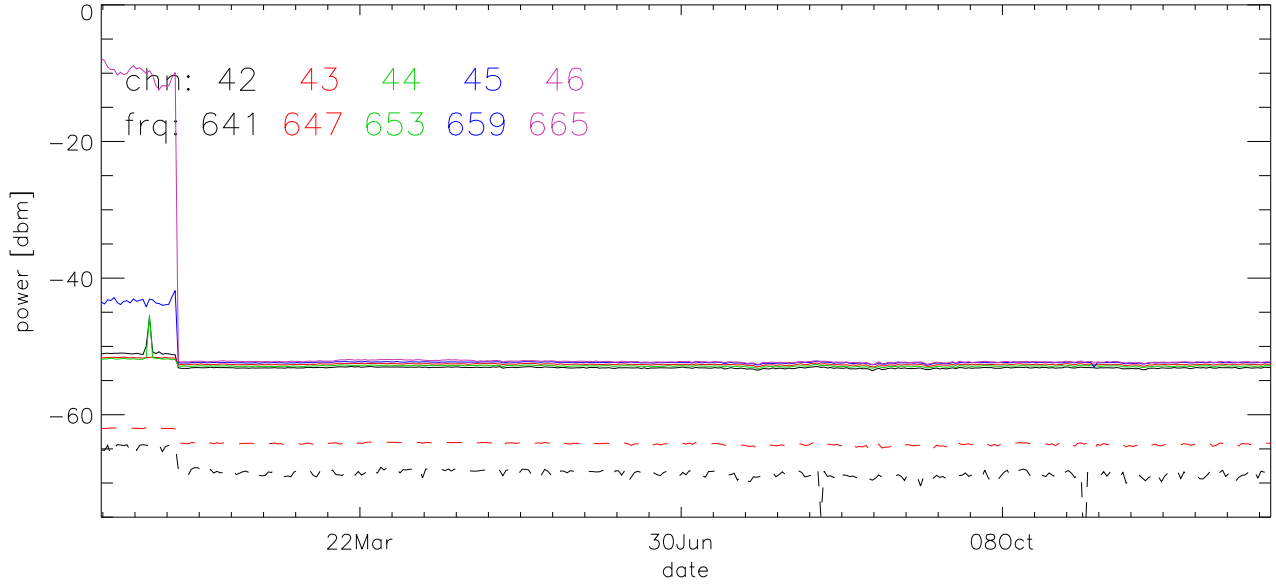

TV stations hilltopMonitoring 2018:daily median. 725Mhz RfiBand

TV stations hilltopMonitoring 2018:daily median. 725Mhz RfiBand