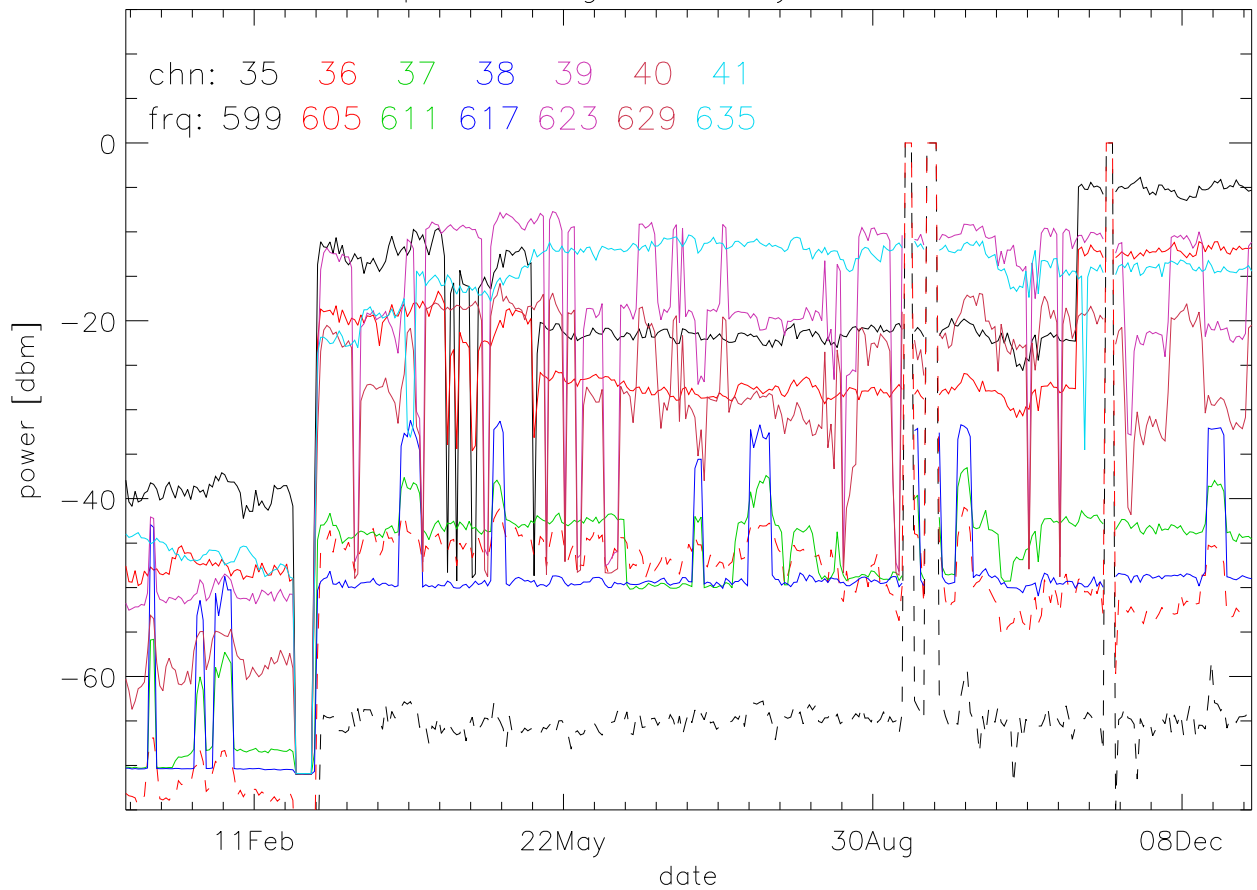

TV stations hilltopMonitoring 2014:daily median. 550Mhz RfiBand

TV stations hilltopMonitoring 2014:daily median. 550Mhz RfiBand

TV stations hilltopMonitoring 2014:daily median. 550Mhz RfiBand

TV stations hilltopMonitoring 2014:daily median. 550Mhz RfiBand

TV stations hilltopMonitoring 2014:daily median. 725Mhz RfiBand

TV stations hilltopMonitoring 2014:daily median. 725Mhz RfiBand