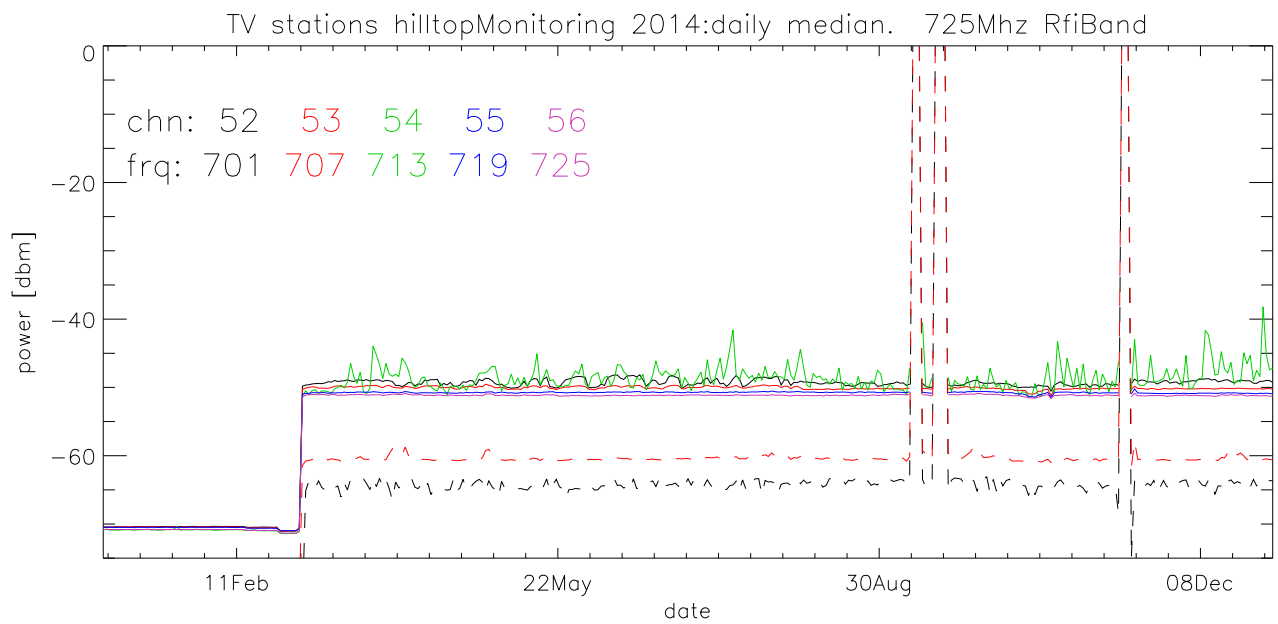

TV stations hilltopMonitoring 2014:daily median. 550Mhz RfiBand

TV stations hilltopMonitoring 2014:daily median. 550Mhz RfiBand

TV stations hilltopMonitoring 2014:daily median. 550Mhz RfiBand

TV stations hilltopMonitoring 2014:daily median. 550Mhz RfiBand

TV stations hilltopMonitoring 2014:daily median. 725Mhz RfiBand

TV stations hilltopMonitoring 2014:daily median. 725Mhz RfiBand