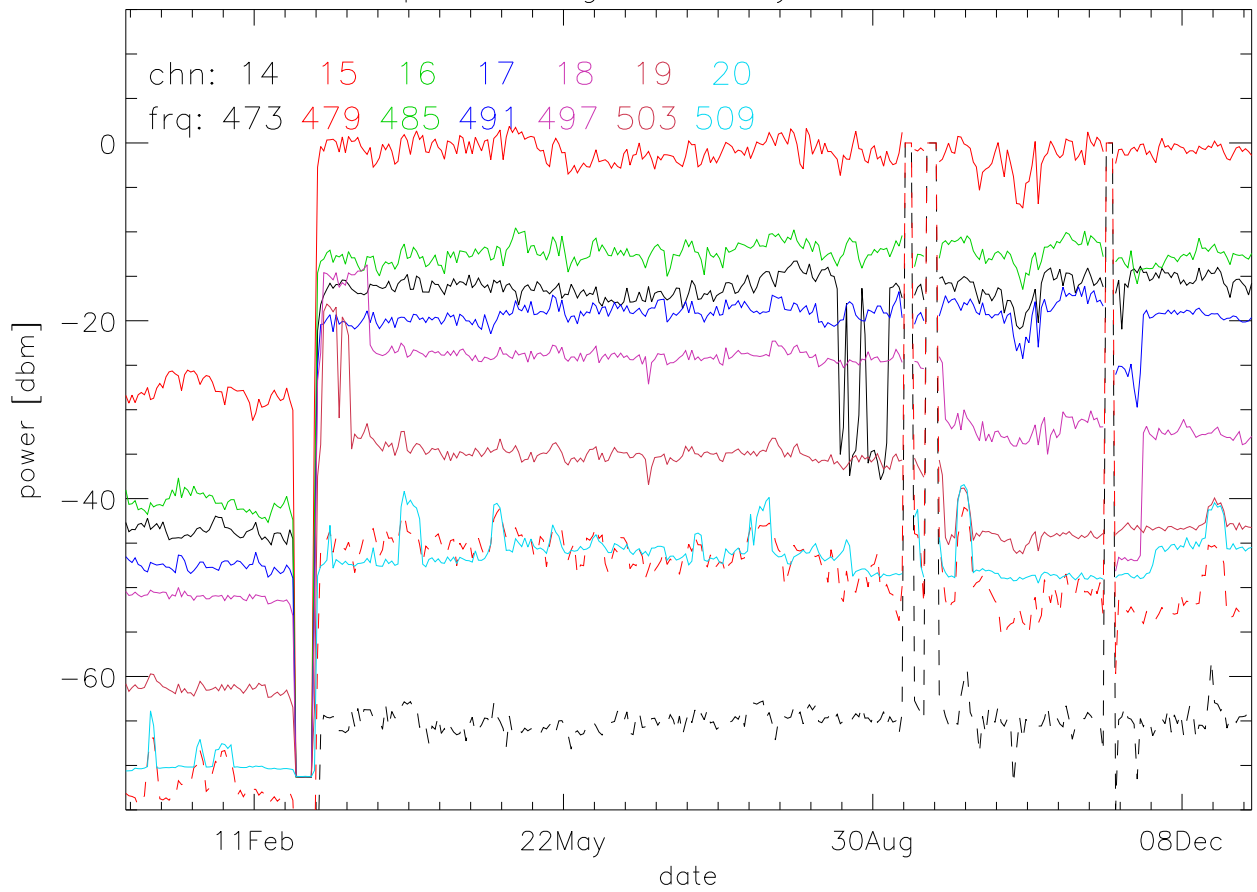

TV stations hilltopMonitoring 2014:daily median. 550Mhz RfiBand

TV stations hilltopMonitoring 2014:daily median. 550Mhz RfiBand

TV stations hilltopMonitoring 2014:daily median. 550Mhz RfiBand

TV stations hilltopMonitoring 2014:daily median. 550Mhz RfiBand

TV stations hilltopMonitoring 2014:daily median. 725Mhz RfiBand

TV stations hilltopMonitoring 2014:daily median. 725Mhz RfiBand