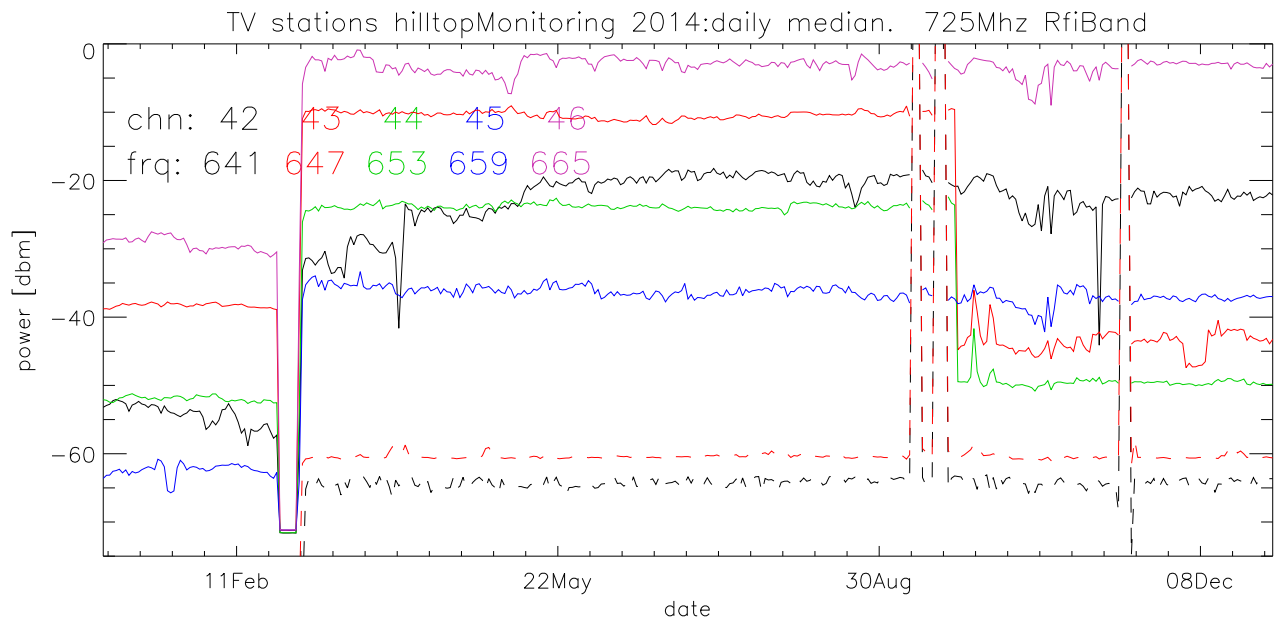

TV stations hilltopMonitoring 2014:daily median. 550Mhz RfiBand

TV stations hilltopMonitoring 2014:daily median. 550Mhz RfiBand

TV stations hilltopMonitoring 2014:daily median. 550Mhz RfiBand

TV stations hilltopMonitoring 2014:daily median. 550Mhz RfiBand

TV stations hilltopMonitoring 2014:daily median. 725Mhz RfiBand

TV stations hilltopMonitoring 2014:daily median. 725Mhz RfiBand