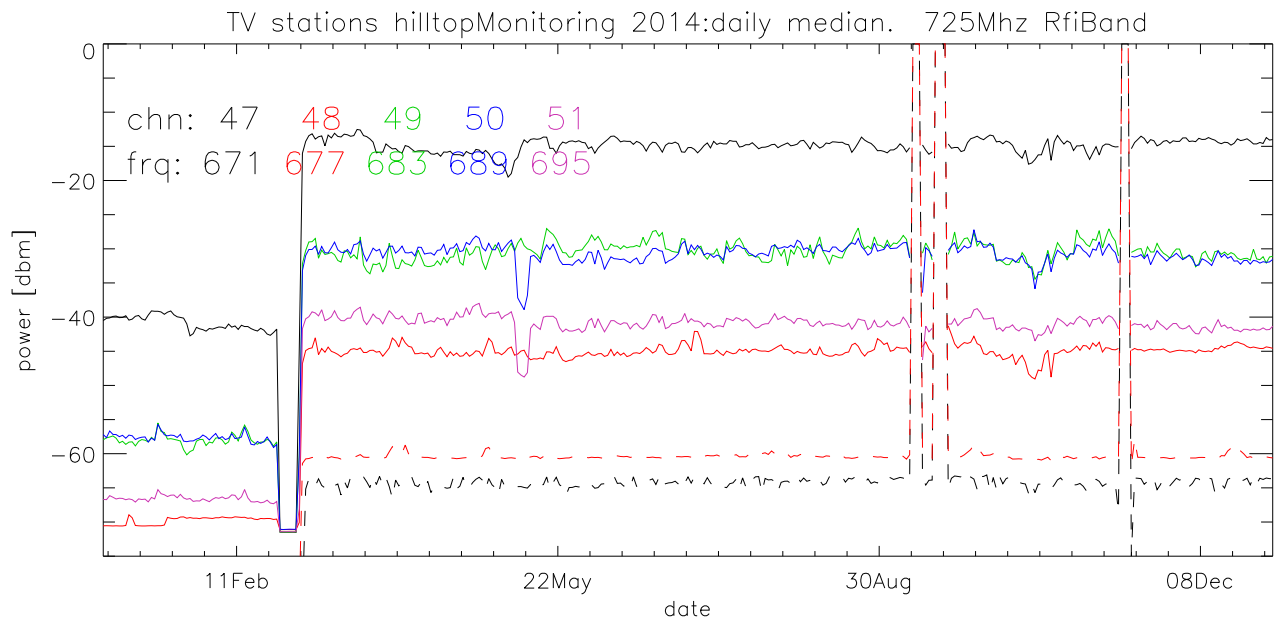

TV stations hilltopMonitoring 2014:daily median. 550Mhz RfiBand

TV stations hilltopMonitoring 2014:daily median. 550Mhz RfiBand

TV stations hilltopMonitoring 2014:daily median. 550Mhz RfiBand

TV stations hilltopMonitoring 2014:daily median. 550Mhz RfiBand

TV stations hilltopMonitoring 2014:daily median. 725Mhz RfiBand

TV stations hilltopMonitoring 2014:daily median. 725Mhz RfiBand