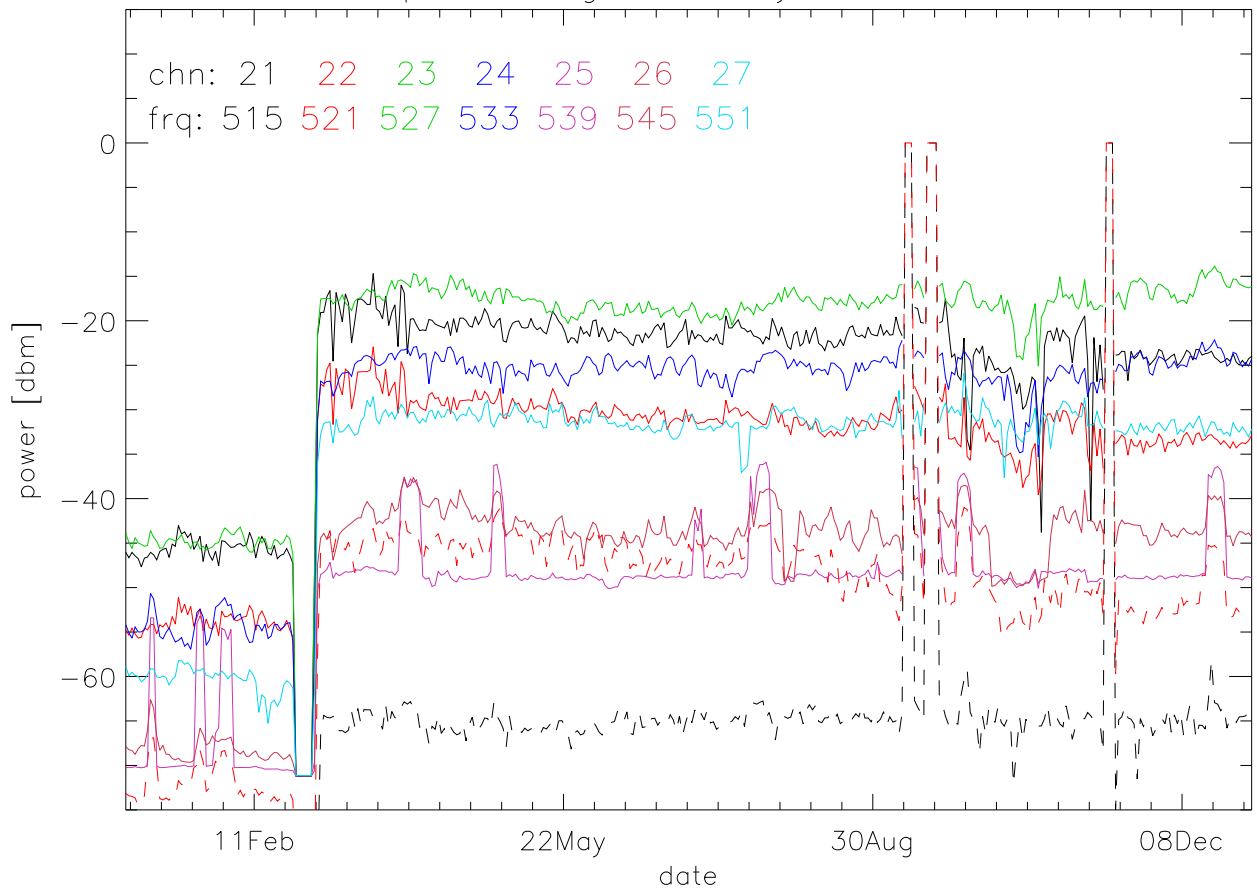

TV stations hilltopMonitoring 2014:daily median. 550Mhz RfiBand

TV stations hilltopMonitoring 2014:daily median. 550Mhz RfiBand

TV stations hilltopMonitoring 2014:daily median. 550Mhz RfiBand

TV stations hilltopMonitoring 2014:daily median. 550Mhz RfiBand

TV stations hilltopMonitoring 2014:daily median. 725Mhz RfiBand

TV stations hilltopMonitoring 2014:daily median. 725Mhz RfiBand