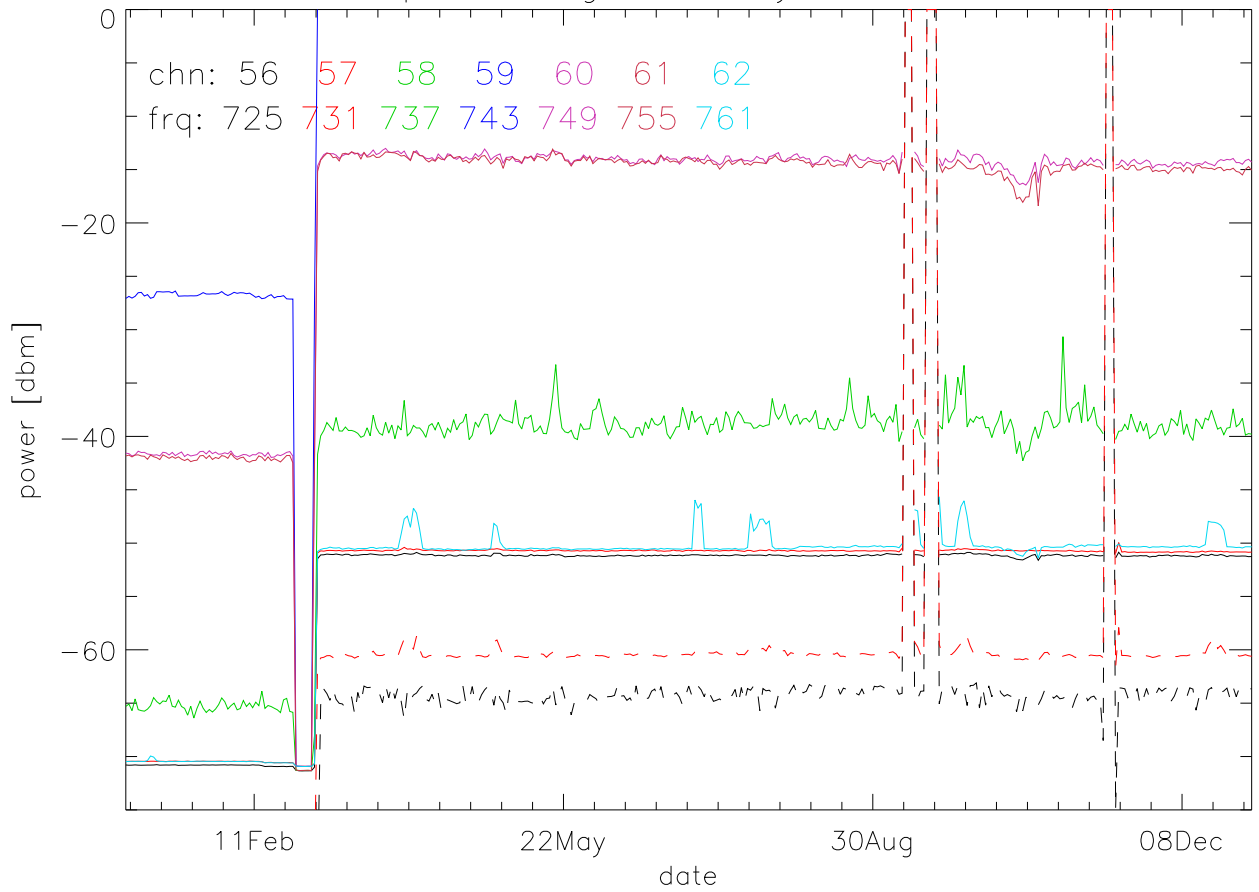

TV stations hilltopMonitoring 2014:daily median. 550Mhz RfiBand

TV stations hilltopMonitoring 2014:daily median. 550Mhz RfiBand

TV stations hilltopMonitoring 2014:daily median. 550Mhz RfiBand

TV stations hilltopMonitoring 2014:daily median. 550Mhz RfiBand

TV stations hilltopMonitoring 2014:daily median. 725Mhz RfiBand

TV stations hilltopMonitoring 2014:daily median. 725Mhz RfiBand