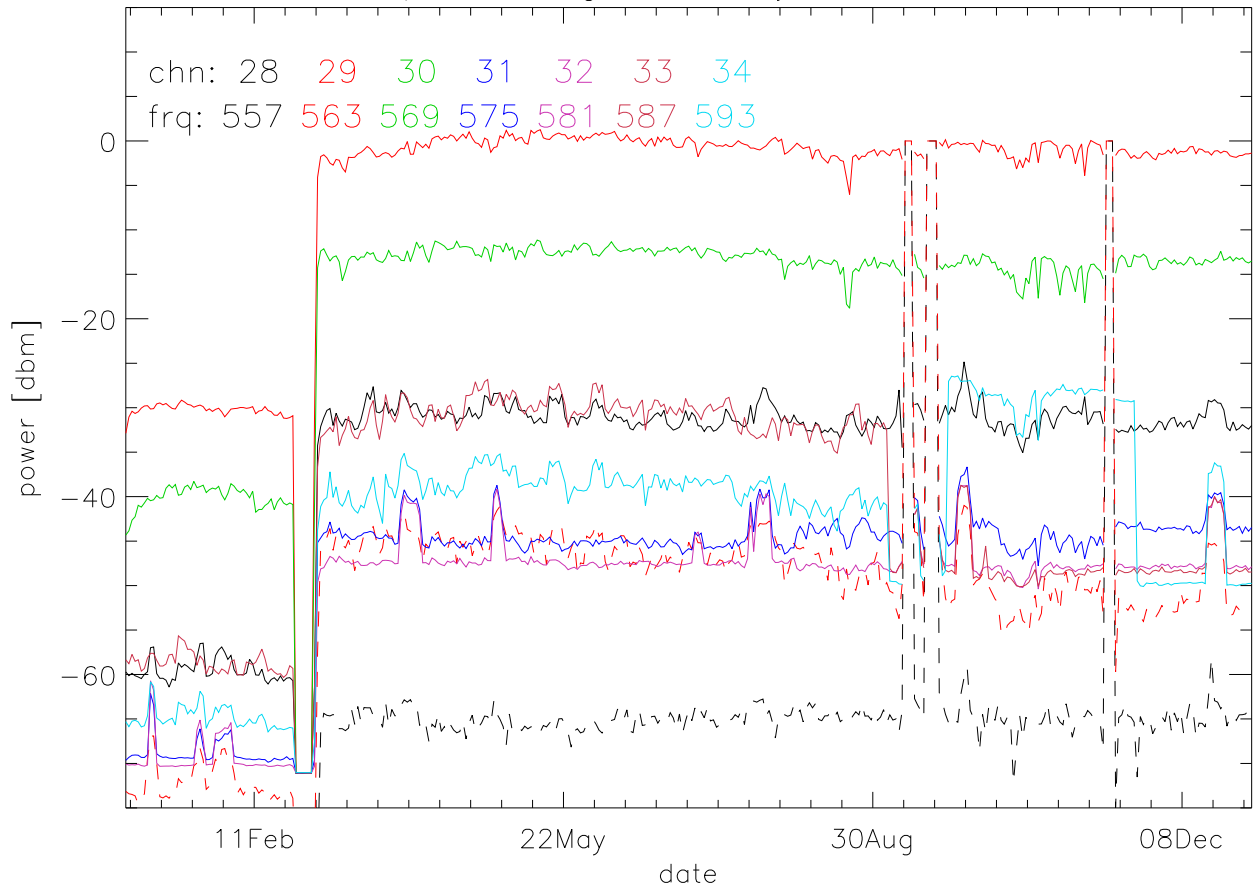

TV stations hilltopMonitoring 2014:daily median. 550Mhz RfiBand

TV stations hilltopMonitoring 2014:daily median. 550Mhz RfiBand

TV stations hilltopMonitoring 2014:daily median. 550Mhz RfiBand

TV stations hilltopMonitoring 2014:daily median. 550Mhz RfiBand

TV stations hilltopMonitoring 2014:daily median. 725Mhz RfiBand

TV stations hilltopMonitoring 2014:daily median. 725Mhz RfiBand