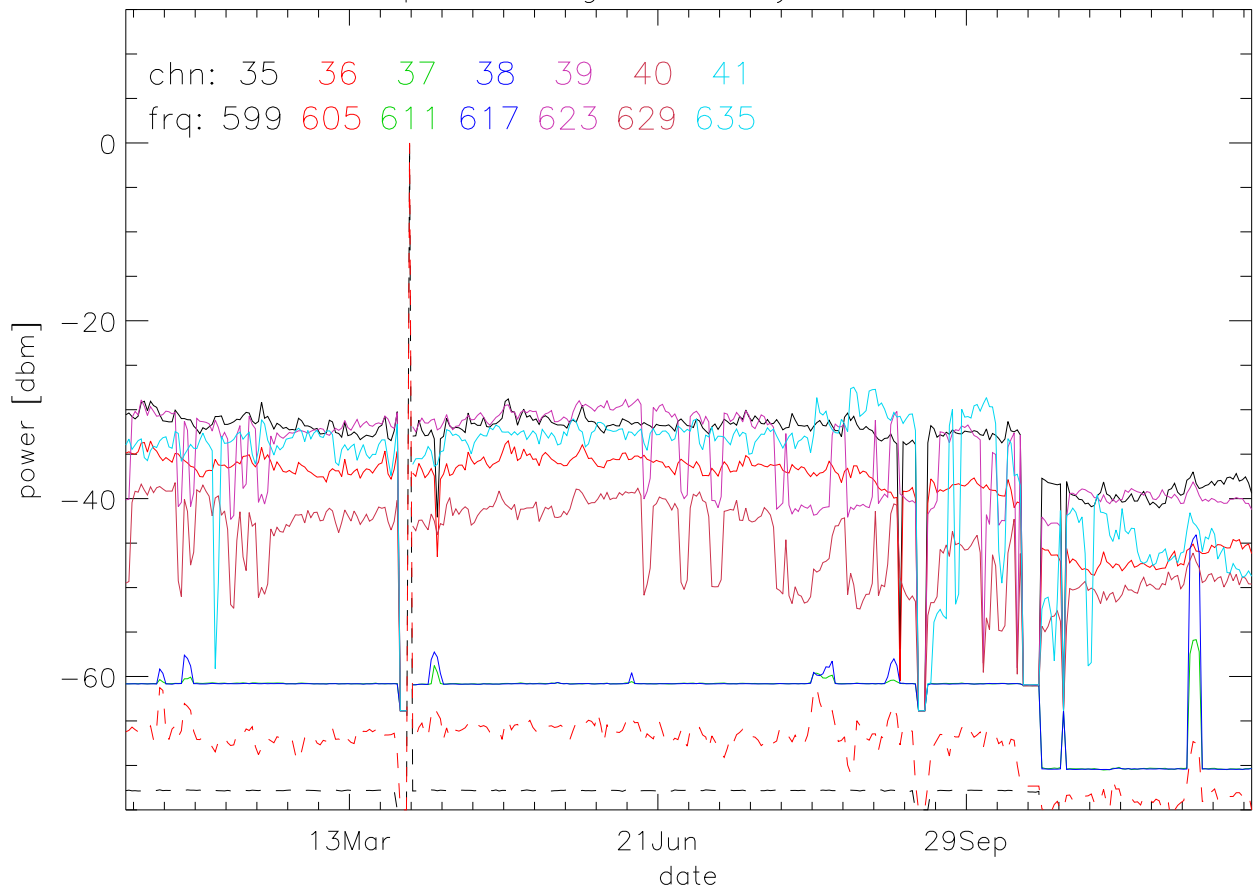

TV stations hilltopMonitoring 2012:daily median. 550Mhz RfiBand

TV stations hilltopMonitoring 2012:daily median. 550Mhz RfiBand

TV stations hilltopMonitoring 2012:daily median. 550Mhz RfiBand

TV stations hilltopMonitoring 2012:daily median. 550Mhz RfiBand

TV stations hilltopMonitoring 2012:daily median. 725Mhz RfiBand

TV stations hilltopMonitoring 2012:daily median. 725Mhz RfiBand

TV stations hilltopMonitoring 2012:daily median. 725Mhz RfiBand

TV stations hilltopMonitoring 2012:daily median. 725Mhz RfiBand

TV stations hilltopMonitoring 2012:daily median. 725Mhz RfiBand