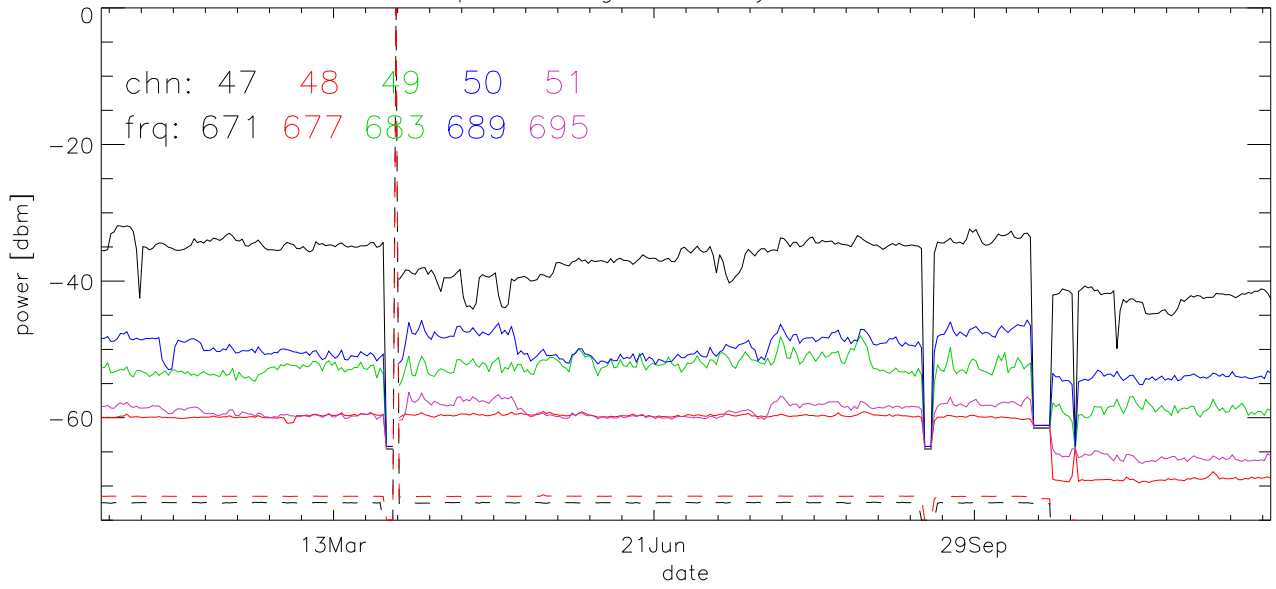

TV stations hilltopMonitoring 2012:daily median. 725Mhz RfiBand

TV stations hilltopMonitoring 2012:daily median. 725Mhz RfiBand