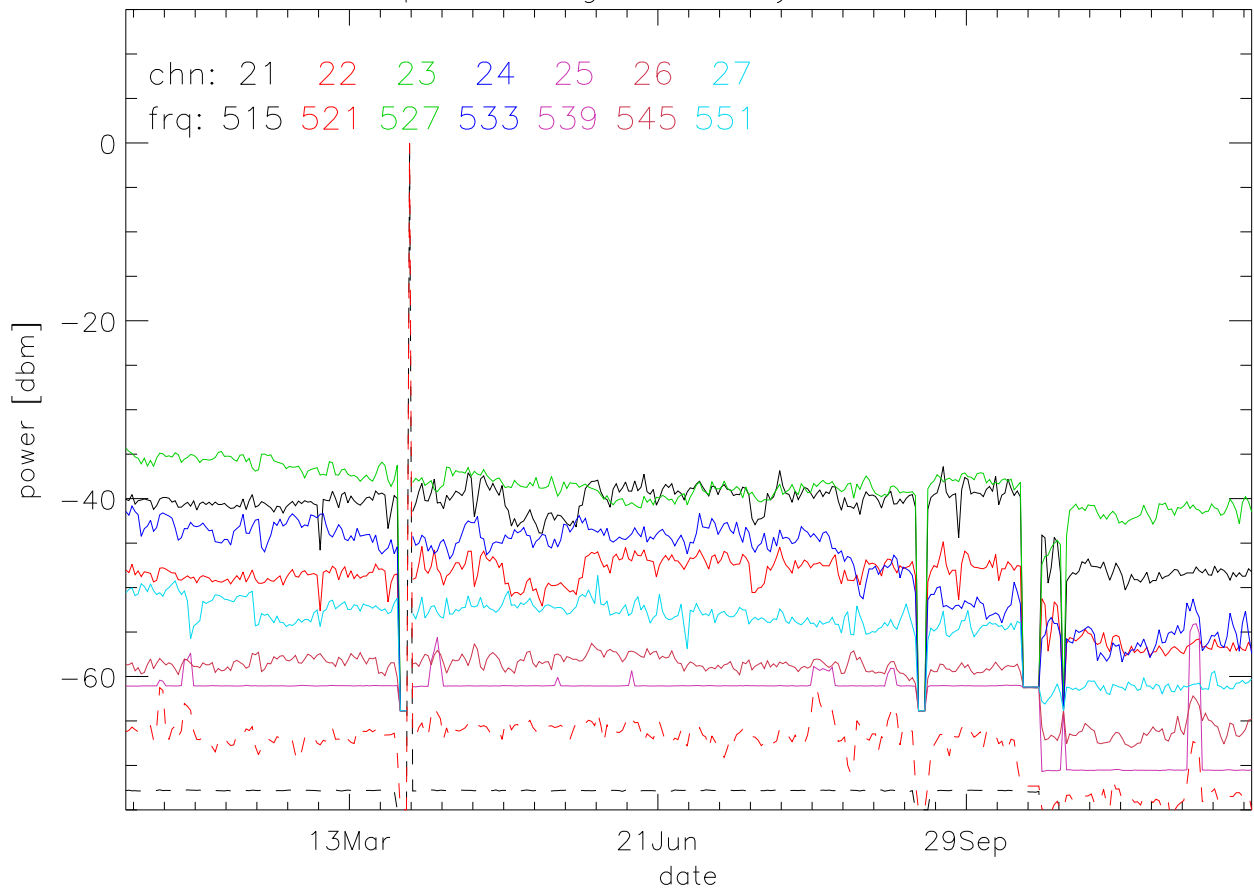

TV stations hilltopMonitoring 2012:daily median. 550Mhz RfiBand

TV stations hilltopMonitoring 2012:daily median. 550Mhz RfiBand

TV stations hilltopMonitoring 2012:daily median. 550Mhz RfiBand

TV stations hilltopMonitoring 2012:daily median. 550Mhz RfiBand

TV stations hilltopMonitoring 2012:daily median. 725Mhz RfiBand

TV stations hilltopMonitoring 2012:daily median. 725Mhz RfiBand

TV stations hilltopMonitoring 2012:daily median. 725Mhz RfiBand

TV stations hilltopMonitoring 2012:daily median. 725Mhz RfiBand

TV stations hilltopMonitoring 2012:daily median. 725Mhz RfiBand