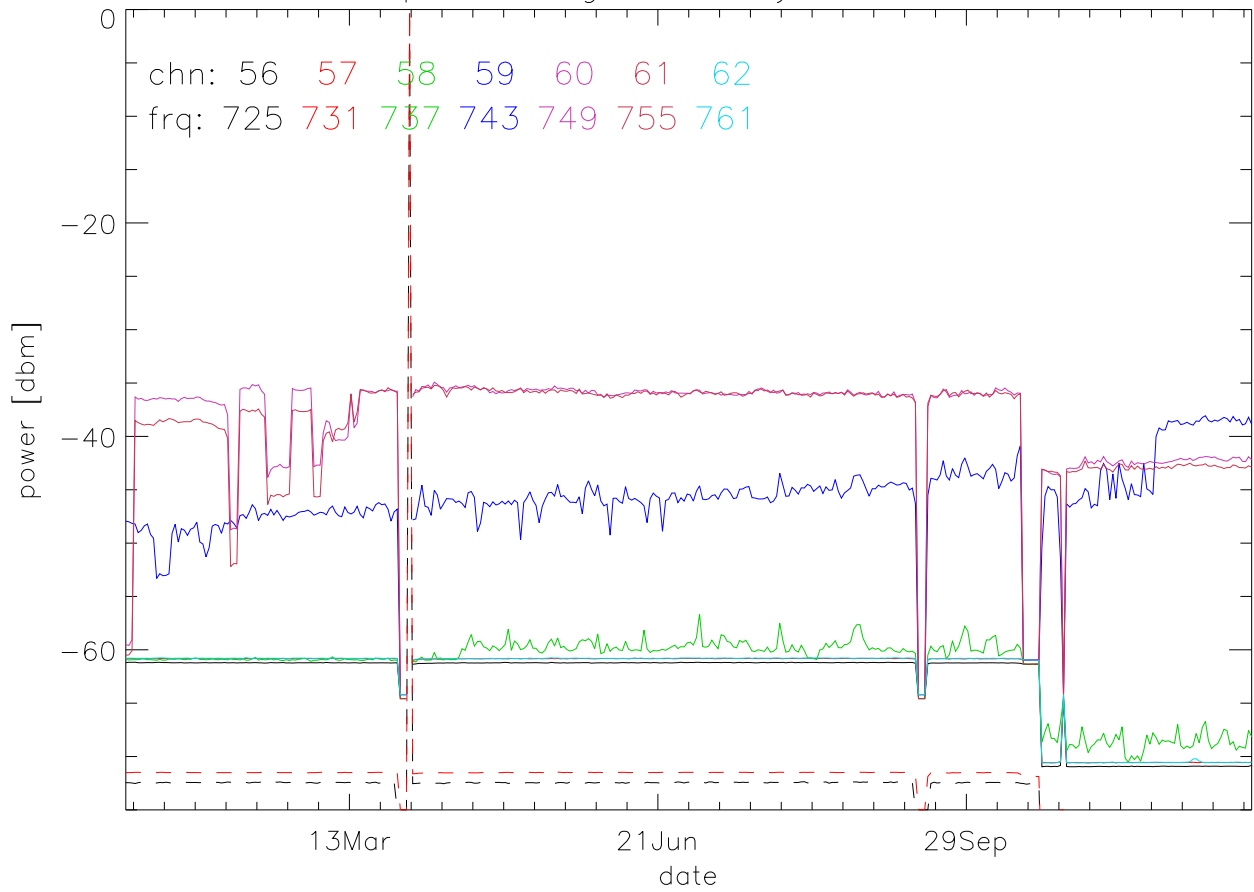

TV stations hilltopMonitoring 2012:daily median. 725Mhz RfiBand

TV stations hilltopMonitoring 2012:daily median. 725Mhz RfiBand

TV stations hilltopMonitoring 2012:daily median. 725Mhz RfiBand

TV stations hilltopMonitoring 2012:daily median. 725Mhz RfiBand

TV stations hilltopMonitoring 2012:daily median. 725Mhz RfiBand