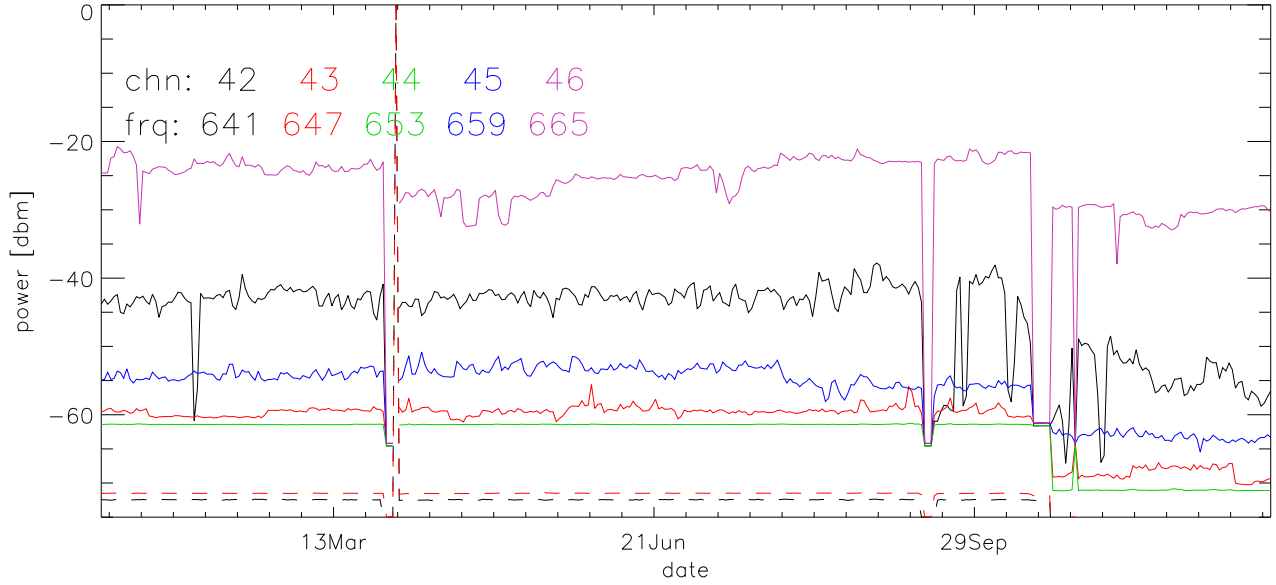

TV stations hilltopMonitoring 2012:daily median. 550Mhz RfiBand

TV stations hilltopMonitoring 2012:daily median. 550Mhz RfiBand

TV stations hilltopMonitoring 2012:daily median. 550Mhz RfiBand

TV stations hilltopMonitoring 2012:daily median. 550Mhz RfiBand

TV stations hilltopMonitoring 2012:daily median. 725Mhz RfiBand

TV stations hilltopMonitoring 2012:daily median. 725Mhz RfiBand

TV stations hilltopMonitoring 2012:daily median. 725Mhz RfiBand

TV stations hilltopMonitoring 2012:daily median. 725Mhz RfiBand