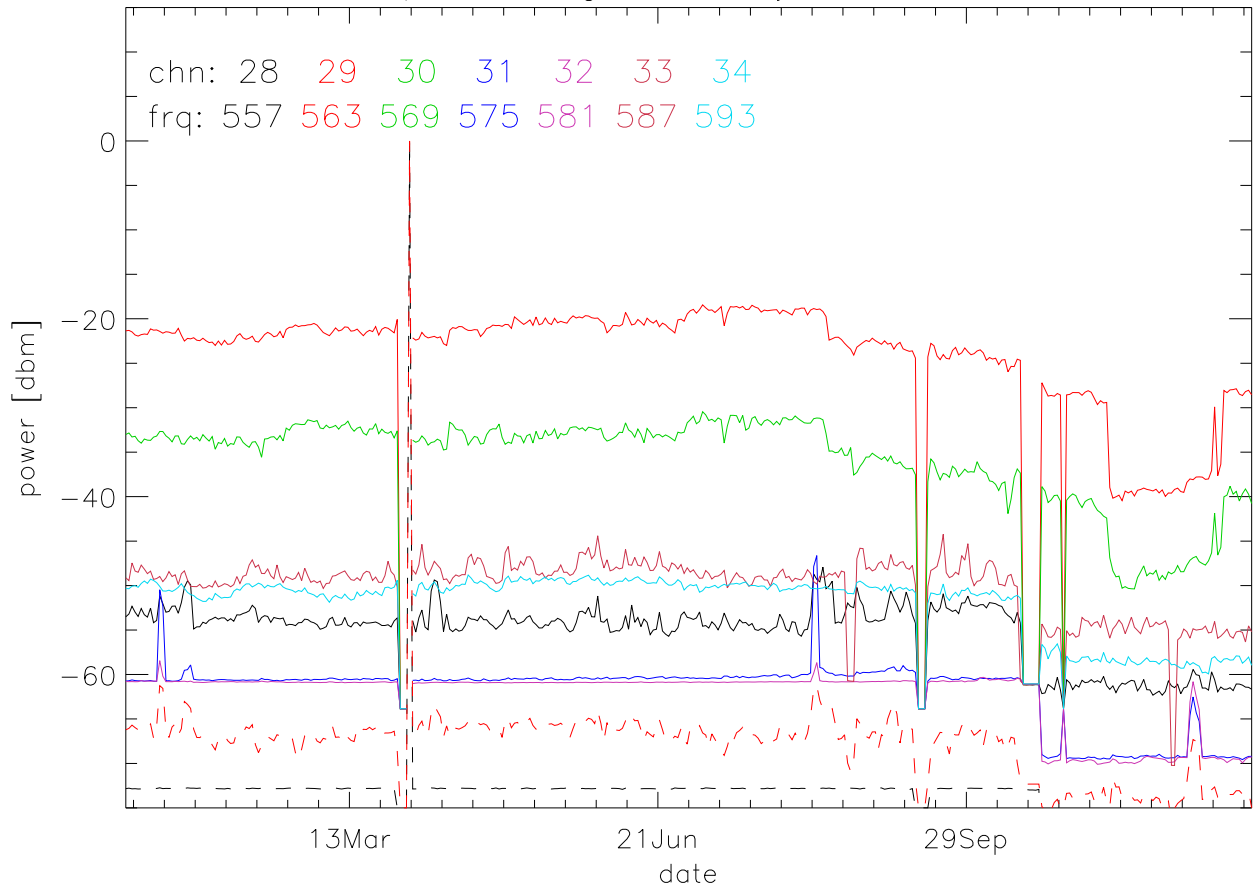

TV stations hilltopMonitoring 2012:daily median. 550Mhz RfiBand

TV stations hilltopMonitoring 2012:daily median. 550Mhz RfiBand

TV stations hilltopMonitoring 2012:daily median. 550Mhz RfiBand

TV stations hilltopMonitoring 2012:daily median. 550Mhz RfiBand

TV stations hilltopMonitoring 2012:daily median. 725Mhz RfiBand

TV stations hilltopMonitoring 2012:daily median. 725Mhz RfiBand

TV stations hilltopMonitoring 2012:daily median. 725Mhz RfiBand

TV stations hilltopMonitoring 2012:daily median. 725Mhz RfiBand

TV stations hilltopMonitoring 2012:daily median. 725Mhz RfiBand