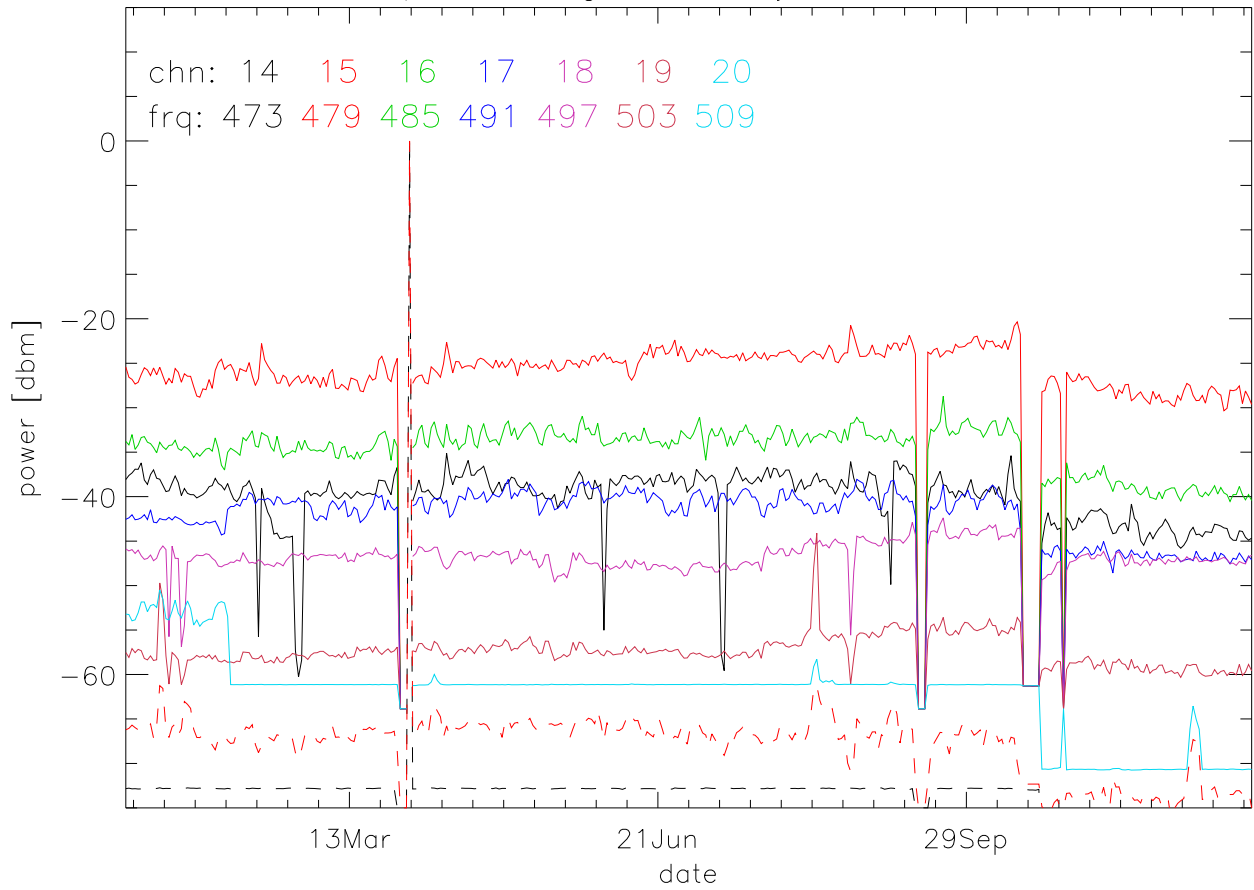

TV stations hilltopMonitoring 2012:daily median. 550Mhz RfiBand

TV stations hilltopMonitoring 2012:daily median. 550Mhz RfiBand

TV stations hilltopMonitoring 2012:daily median. 550Mhz RfiBand

TV stations hilltopMonitoring 2012:daily median. 550Mhz RfiBand

TV stations hilltopMonitoring 2012:daily median. 725Mhz RfiBand

TV stations hilltopMonitoring 2012:daily median. 725Mhz RfiBand

TV stations hilltopMonitoring 2012:daily median. 725Mhz RfiBand

TV stations hilltopMonitoring 2012:daily median. 725Mhz RfiBand

TV stations hilltopMonitoring 2012:daily median. 725Mhz RfiBand