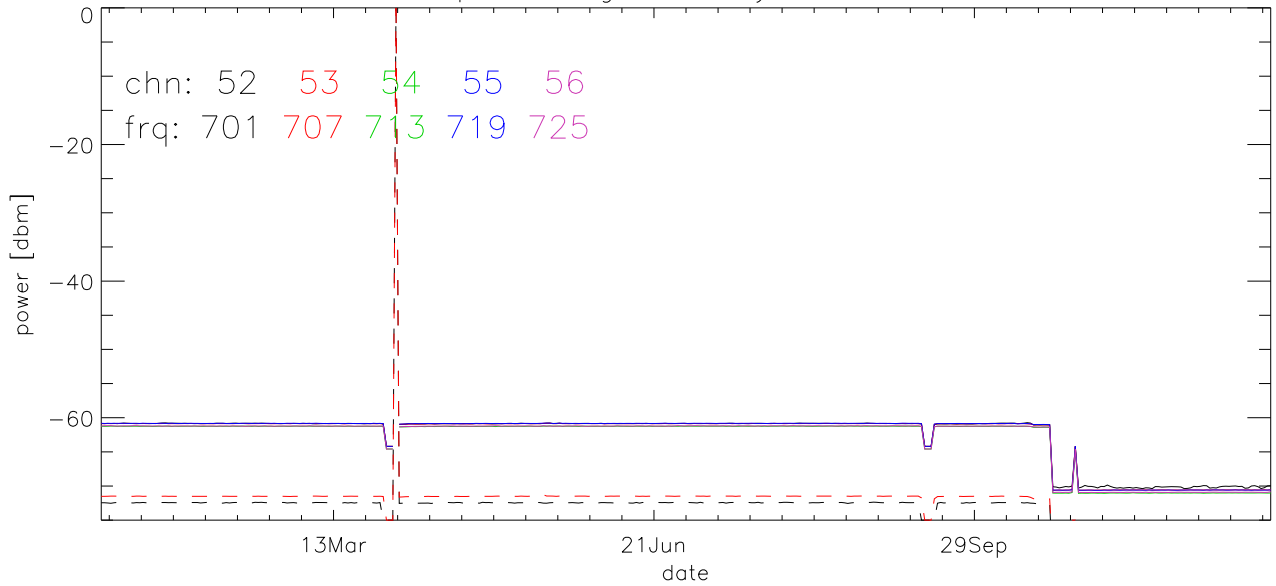

TV stations hilltopMonitoring 2012:daily median. 725Mhz RfiBand

TV stations hilltopMonitoring 2012:daily median. 725Mhz RfiBand