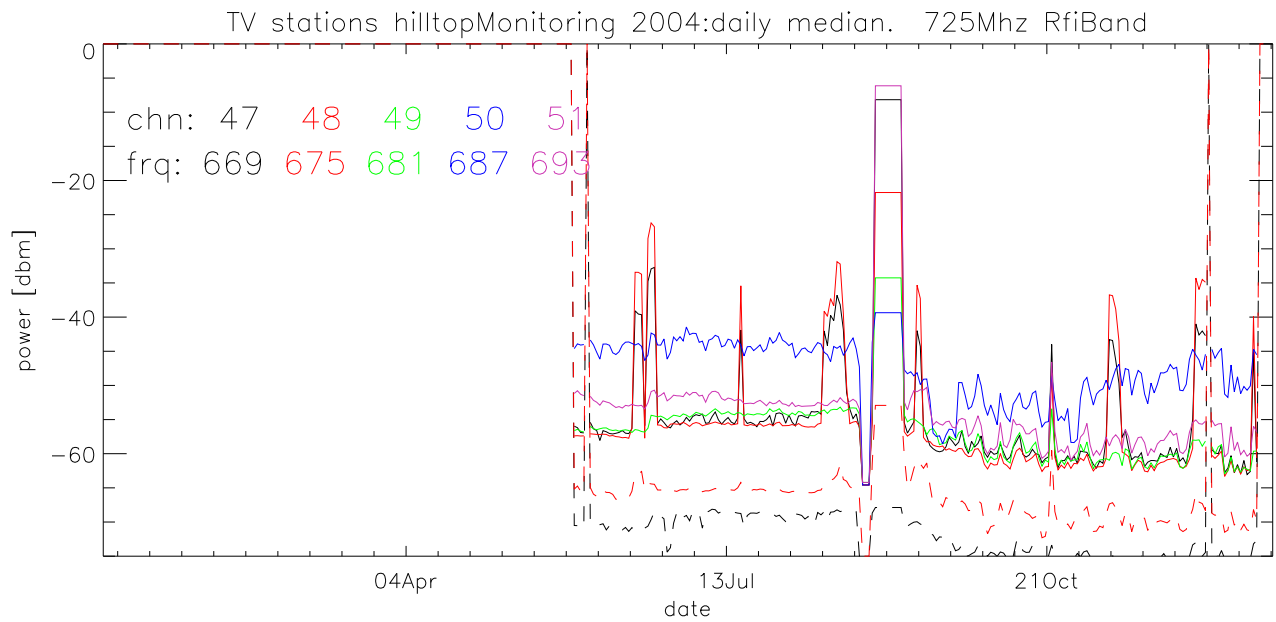

TV stations hilltopMonitoring 2004:daily median. 550Mhz RfiBand

TV stations hilltopMonitoring 2004:daily median. 550Mhz RfiBand

TV stations hilltopMonitoring 2004:daily median. 550Mhz RfiBand

TV stations hilltopMonitoring 2004:daily median. 550Mhz RfiBand

TV stations hilltopMonitoring 2004:daily median. 725Mhz RfiBand

TV stations hilltopMonitoring 2004:daily median. 725Mhz RfiBand