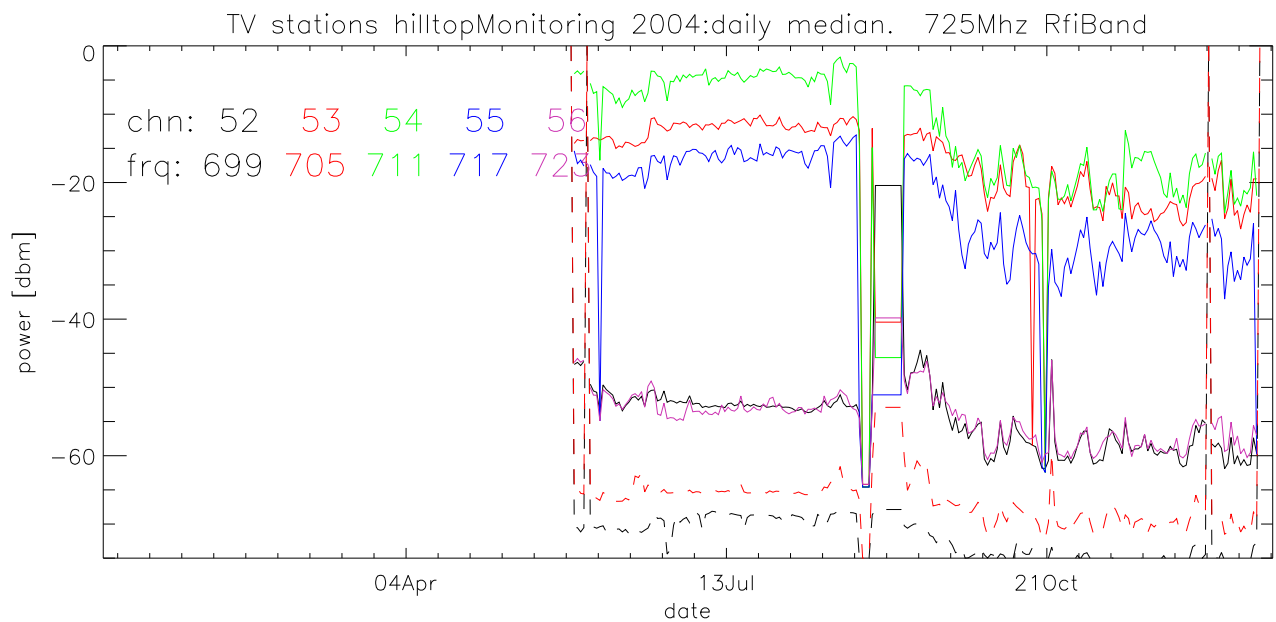

TV stations hilltopMonitoring 2004:daily median. 550Mhz RfiBand

TV stations hilltopMonitoring 2004:daily median. 550Mhz RfiBand

TV stations hilltopMonitoring 2004:daily median. 550Mhz RfiBand

TV stations hilltopMonitoring 2004:daily median. 550Mhz RfiBand

TV stations hilltopMonitoring 2004:daily median. 725Mhz RfiBand

TV stations hilltopMonitoring 2004:daily median. 725Mhz RfiBand