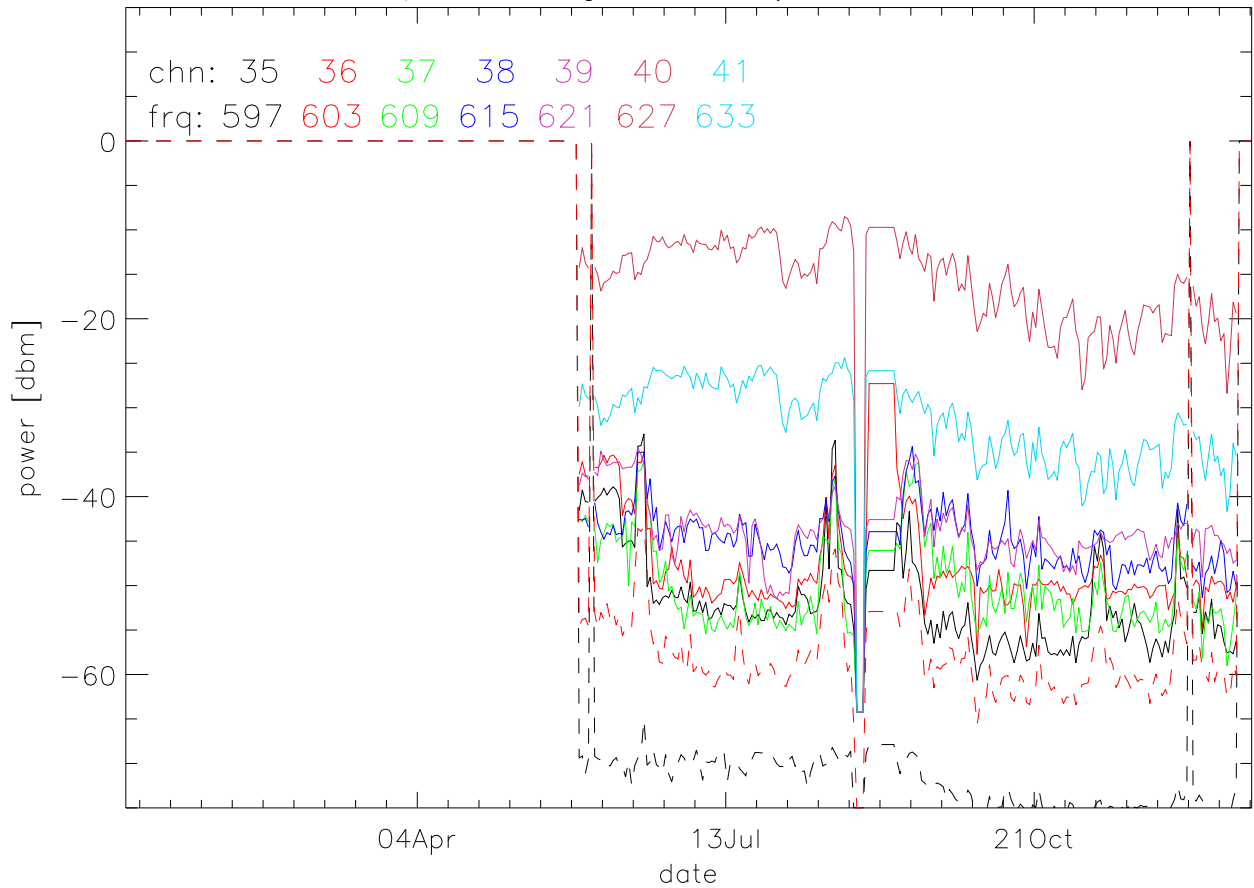

TV stations hilltopMonitoring 2004:daily median. 550Mhz RfiBand

TV stations hilltopMonitoring 2004:daily median. 550Mhz RfiBand

TV stations hilltopMonitoring 2004:daily median. 550Mhz RfiBand

TV stations hilltopMonitoring 2004:daily median. 550Mhz RfiBand

TV stations hilltopMonitoring 2004:daily median. 725Mhz RfiBand

TV stations hilltopMonitoring 2004:daily median. 725Mhz RfiBand