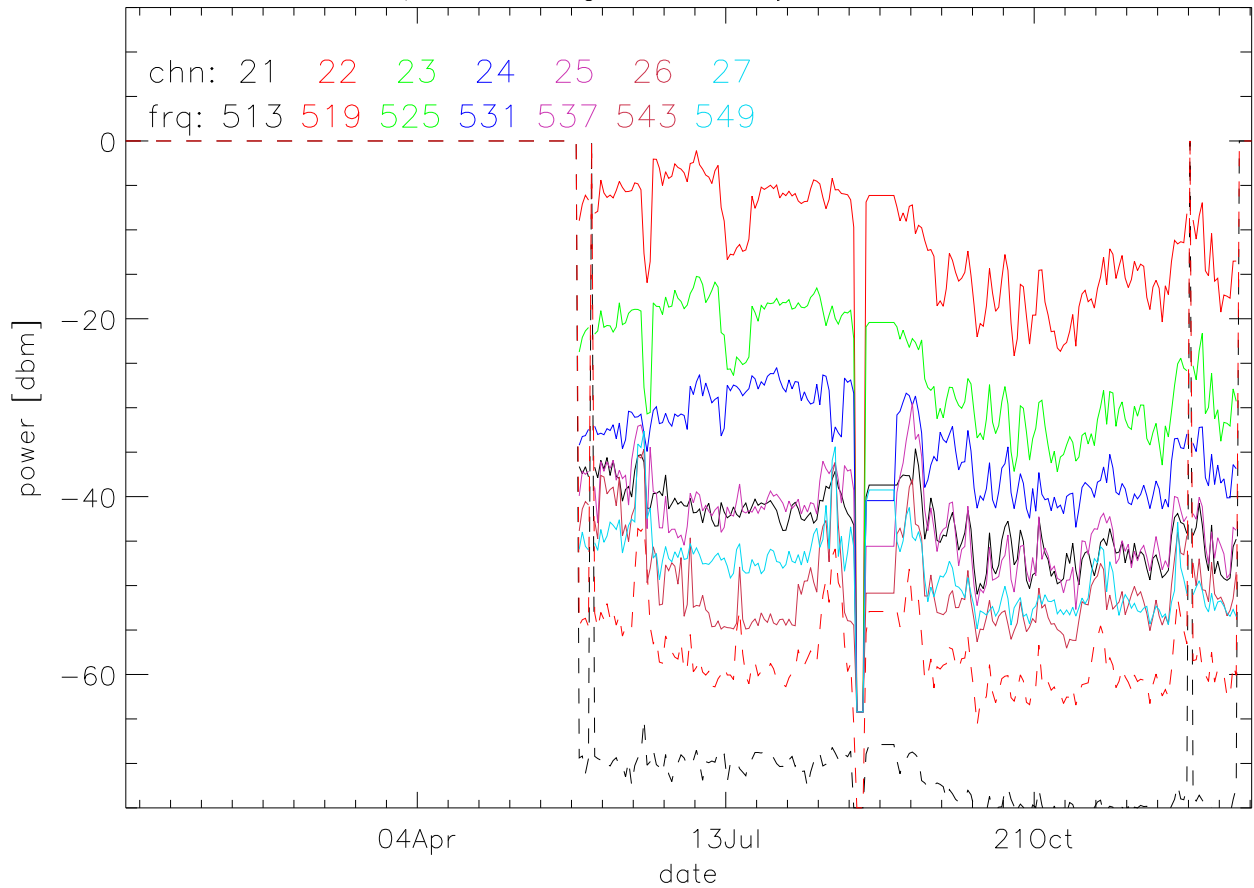

TV stations hilltopMonitoring 2004:daily median. 550Mhz RfiBand

TV stations hilltopMonitoring 2004:daily median. 550Mhz RfiBand

TV stations hilltopMonitoring 2004:daily median. 550Mhz RfiBand

TV stations hilltopMonitoring 2004:daily median. 550Mhz RfiBand

TV stations hilltopMonitoring 2004:daily median. 725Mhz RfiBand

TV stations hilltopMonitoring 2004:daily median. 725Mhz RfiBand