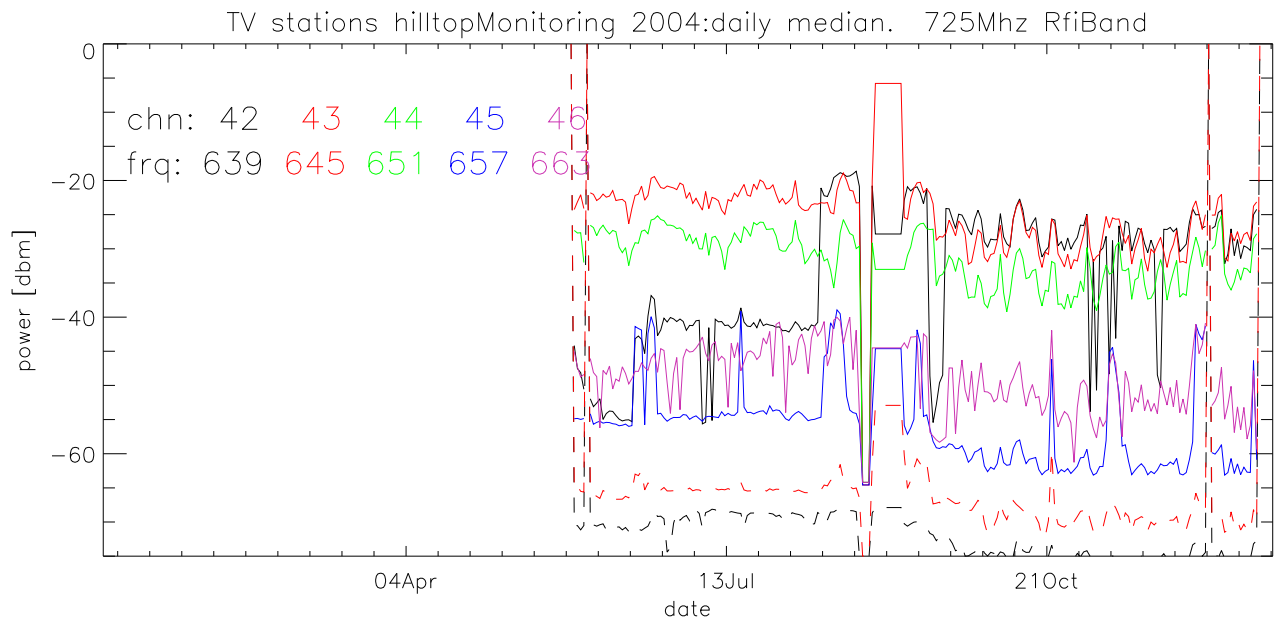

TV stations hilltopMonitoring 2004:daily median. 550Mhz RfiBand

TV stations hilltopMonitoring 2004:daily median. 550Mhz RfiBand

TV stations hilltopMonitoring 2004:daily median. 550Mhz RfiBand

TV stations hilltopMonitoring 2004:daily median. 550Mhz RfiBand

TV stations hilltopMonitoring 2004:daily median. 725Mhz RfiBand

TV stations hilltopMonitoring 2004:daily median. 725Mhz RfiBand