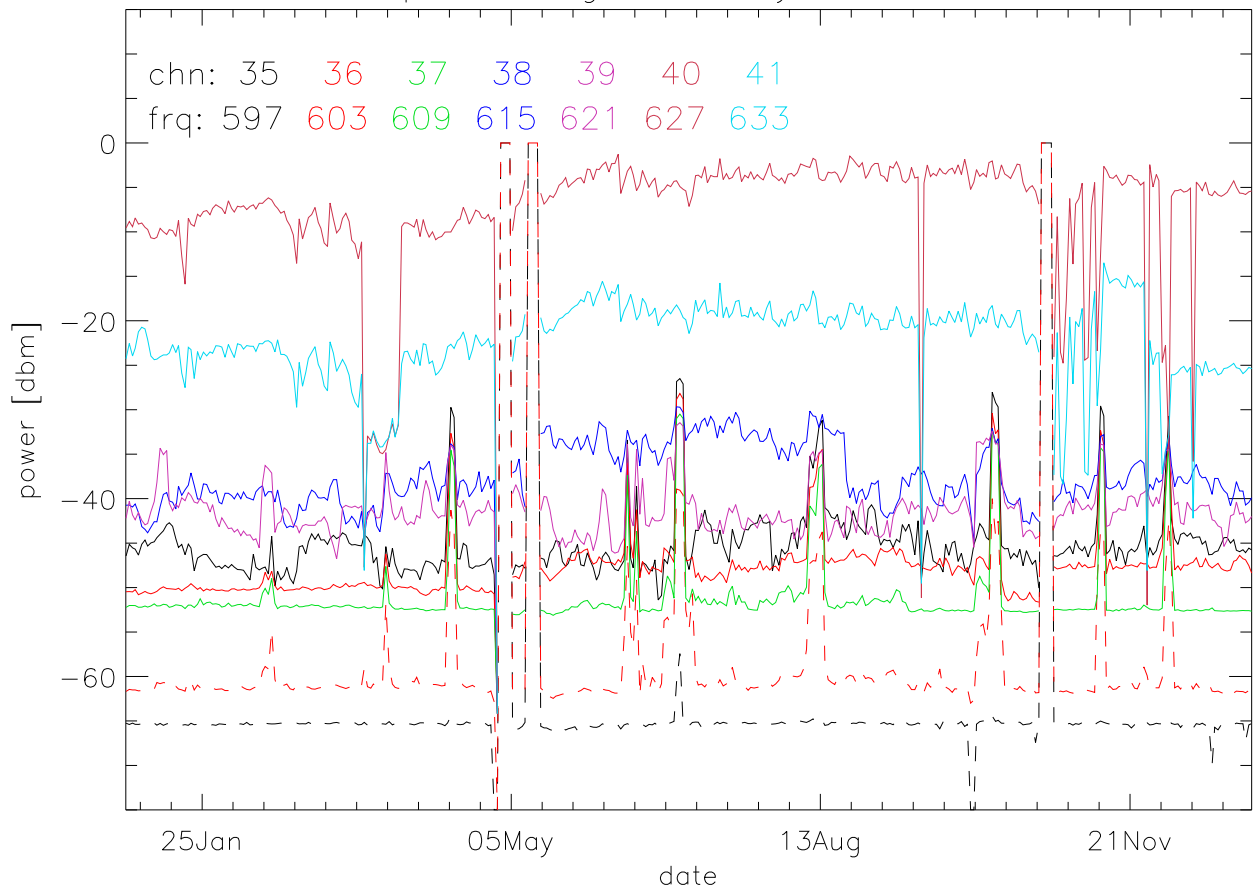

TV stations hilltopMonitoring 2002:daily median. 550Mhz RfiBand

TV stations hilltopMonitoring 2002:daily median. 550Mhz RfiBand

TV stations hilltopMonitoring 2002:daily median. 550Mhz RfiBand

TV stations hilltopMonitoring 2002:daily median. 550Mhz RfiBand

TV stations hilltopMonitoring 2002:daily median. 725Mhz RfiBand

TV stations hilltopMonitoring 2002:daily median. 725Mhz RfiBand