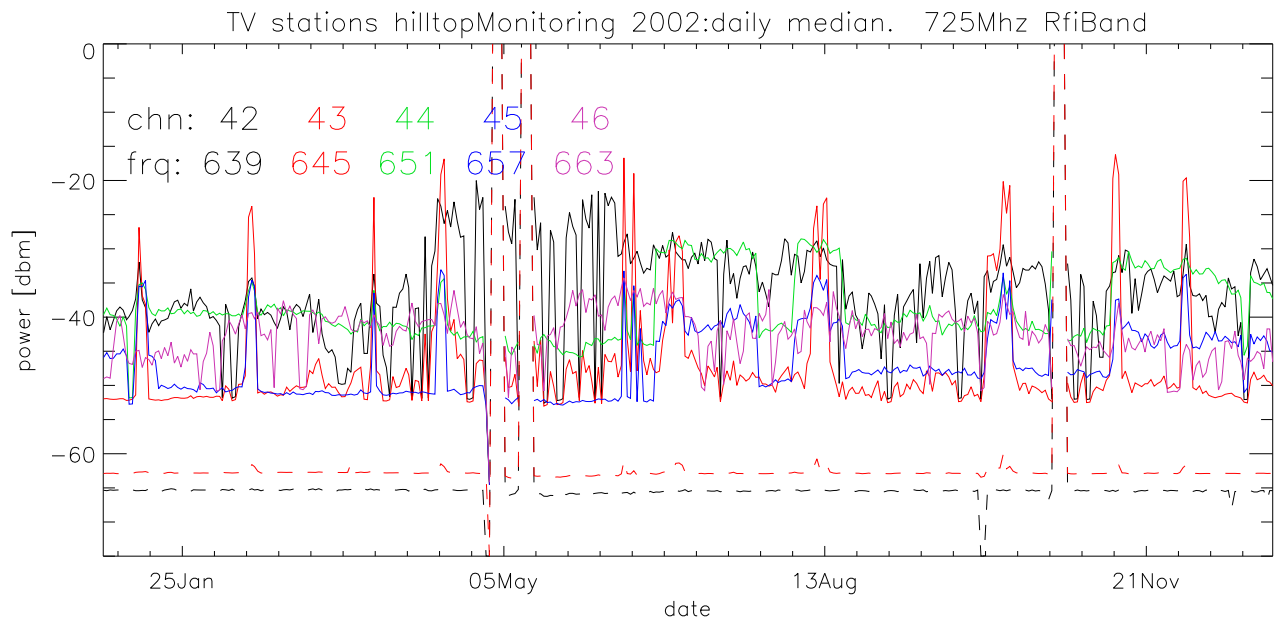

TV stations hilltopMonitoring 2002:daily median. 550Mhz RfiBand

TV stations hilltopMonitoring 2002:daily median. 550Mhz RfiBand

TV stations hilltopMonitoring 2002:daily median. 550Mhz RfiBand

TV stations hilltopMonitoring 2002:daily median. 550Mhz RfiBand

TV stations hilltopMonitoring 2002:daily median. 725Mhz RfiBand

TV stations hilltopMonitoring 2002:daily median. 725Mhz RfiBand