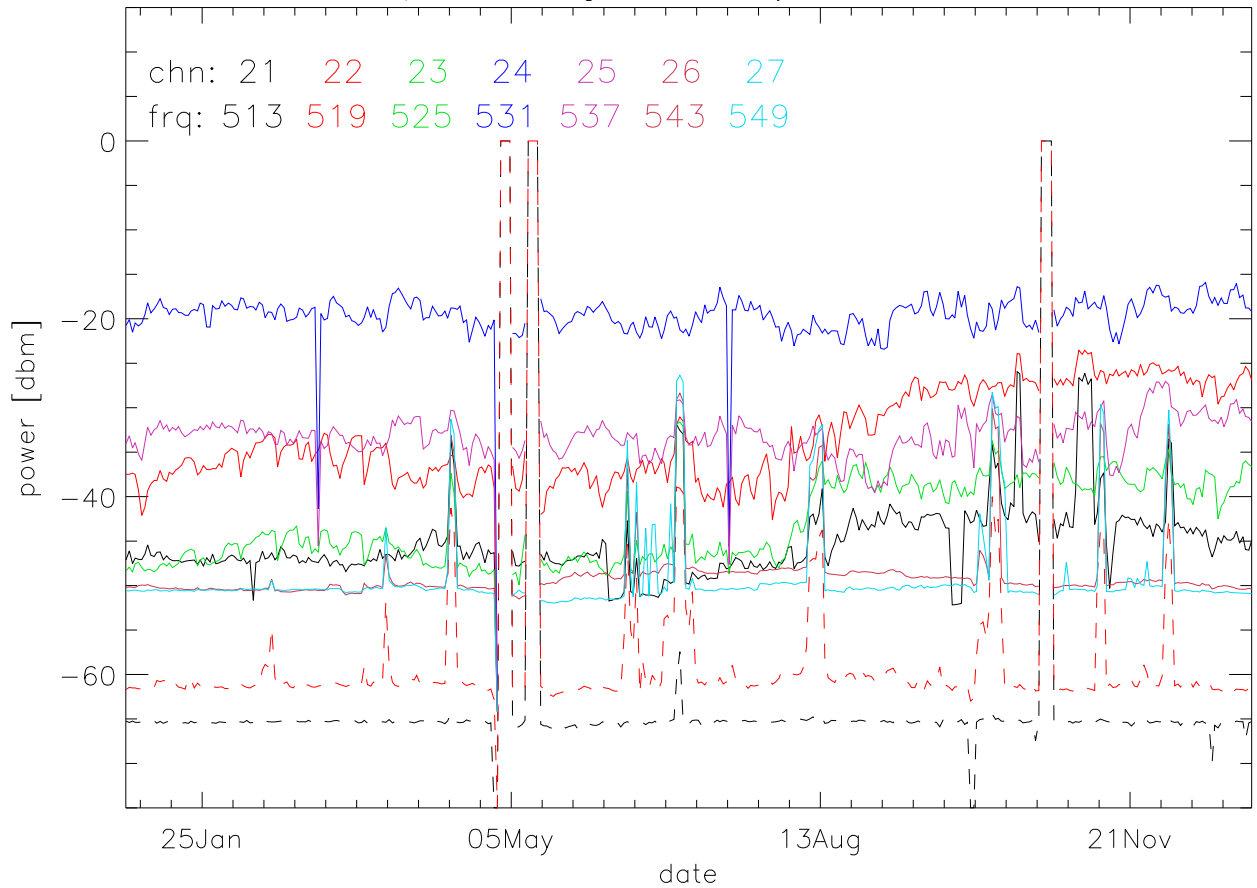

TV stations hilltopMonitoring 2002:daily median. 550Mhz RfiBand

TV stations hilltopMonitoring 2002:daily median. 550Mhz RfiBand

TV stations hilltopMonitoring 2002:daily median. 550Mhz RfiBand

TV stations hilltopMonitoring 2002:daily median. 550Mhz RfiBand

TV stations hilltopMonitoring 2002:daily median. 725Mhz RfiBand

TV stations hilltopMonitoring 2002:daily median. 725Mhz RfiBand