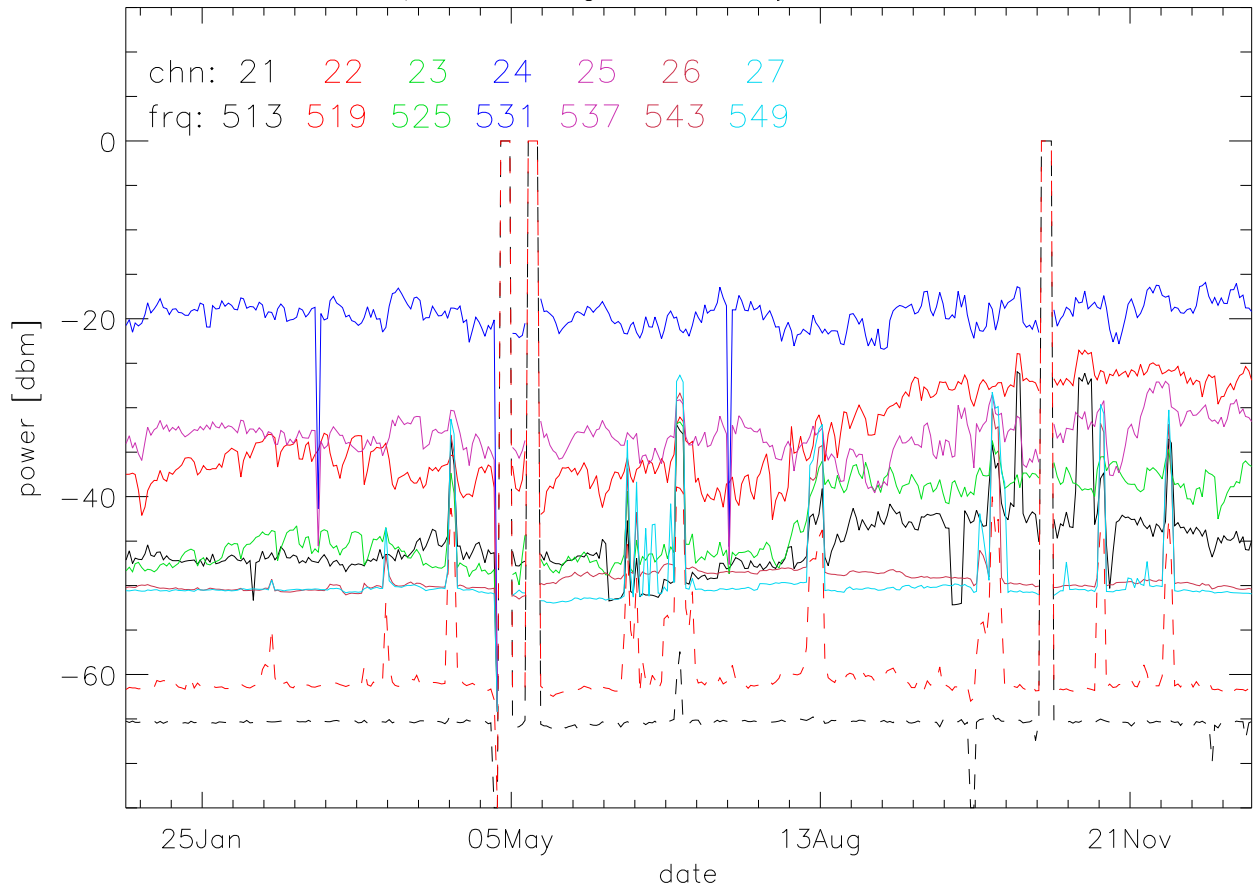

TV stations hilltopMonitoring 2002:daily median. 550Mhz RfiBand

TV stations hilltopMonitoring 2002:daily median. 550Mhz RfiBand

TV stations hilltopMonitoring 2002:daily median. 550Mhz RfiBand

TV stations hilltopMonitoring 2002:daily median. 550Mhz RfiBand

TV stations hilltopMonitoring 2002:daily median. 725Mhz RfiBand

TV stations hilltopMonitoring 2002:daily median. 725Mhz RfiBand