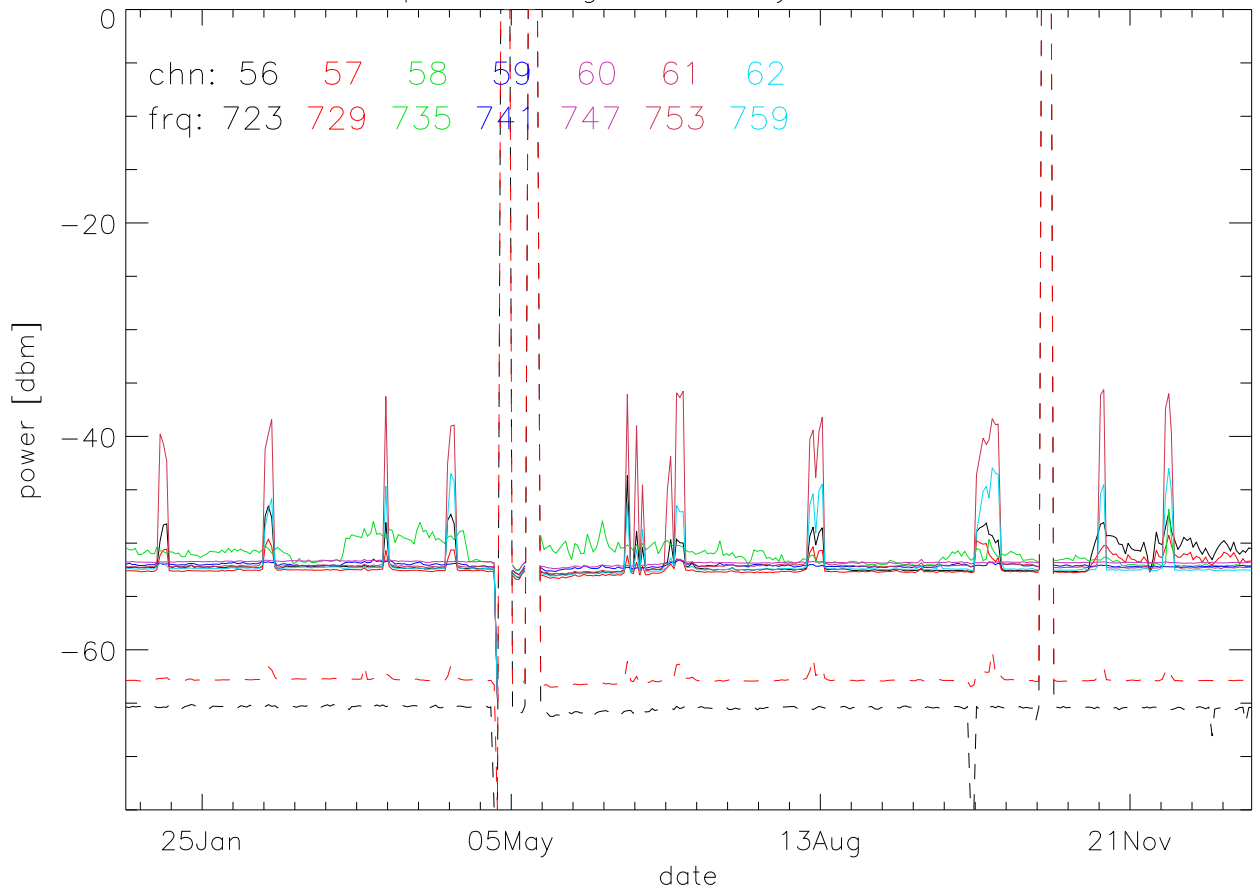

TV stations hilltopMonitoring 2002:daily median. 550Mhz RfiBand

TV stations hilltopMonitoring 2002:daily median. 550Mhz RfiBand

TV stations hilltopMonitoring 2002:daily median. 550Mhz RfiBand

TV stations hilltopMonitoring 2002:daily median. 550Mhz RfiBand

TV stations hilltopMonitoring 2002:daily median. 725Mhz RfiBand

TV stations hilltopMonitoring 2002:daily median. 725Mhz RfiBand