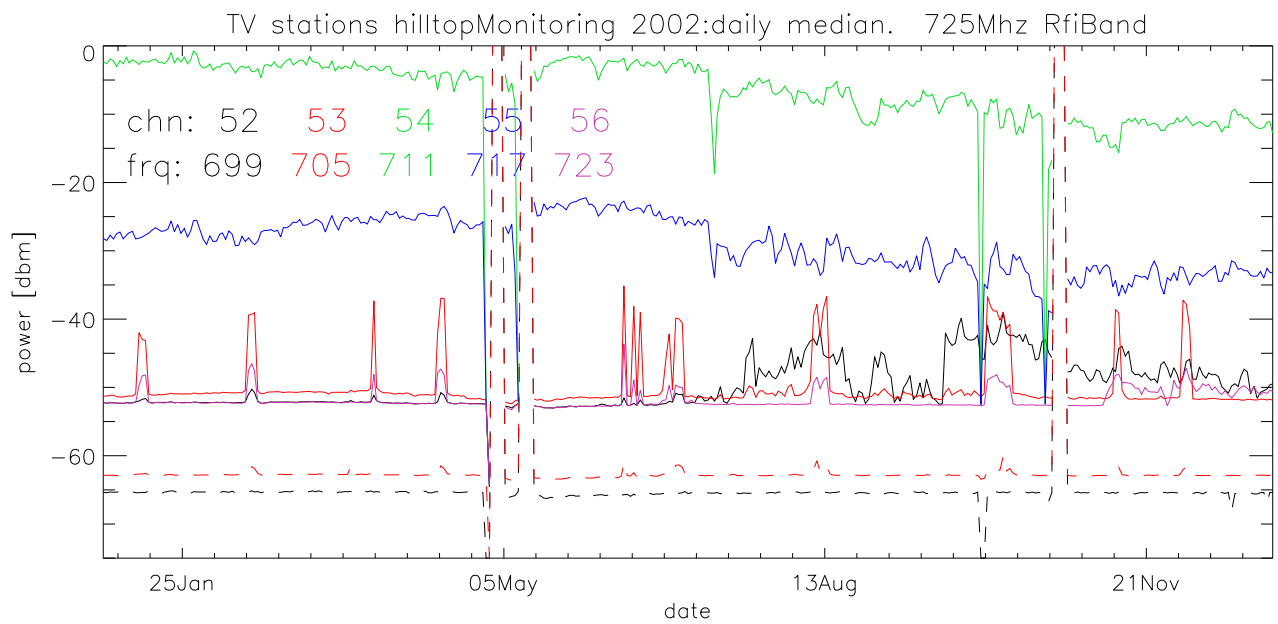

TV stations hilltopMonitoring 2002:daily median. 550Mhz RfiBand

TV stations hilltopMonitoring 2002:daily median. 550Mhz RfiBand

TV stations hilltopMonitoring 2002:daily median. 550Mhz RfiBand

TV stations hilltopMonitoring 2002:daily median. 550Mhz RfiBand

TV stations hilltopMonitoring 2002:daily median. 725Mhz RfiBand

TV stations hilltopMonitoring 2002:daily median. 725Mhz RfiBand