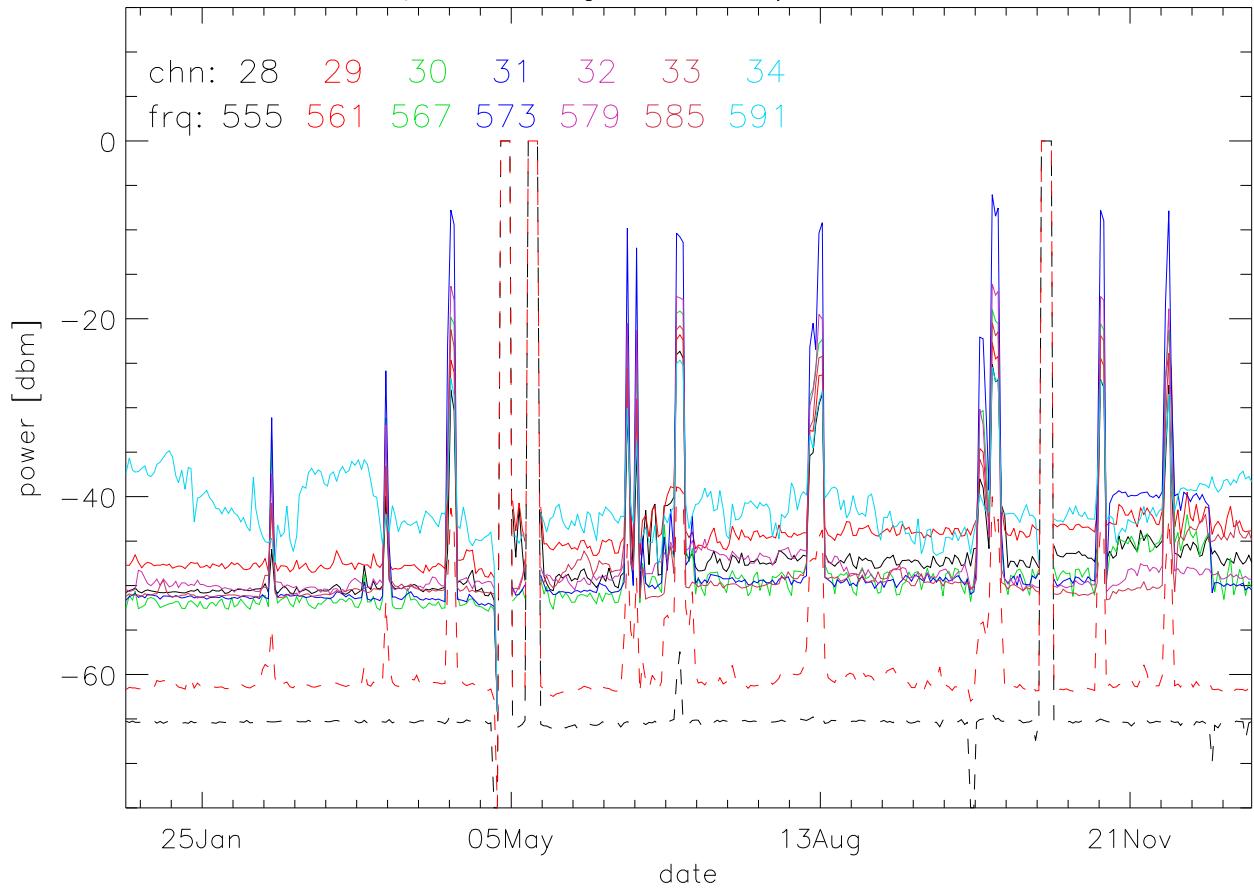

TV stations hilltopMonitoring 2002:daily median. 550Mhz RfiBand

TV stations hilltopMonitoring 2002:daily median. 550Mhz RfiBand

TV stations hilltopMonitoring 2002:daily median. 550Mhz RfiBand

TV stations hilltopMonitoring 2002:daily median. 550Mhz RfiBand

TV stations hilltopMonitoring 2002:daily median. 725Mhz RfiBand

TV stations hilltopMonitoring 2002:daily median. 725Mhz RfiBand