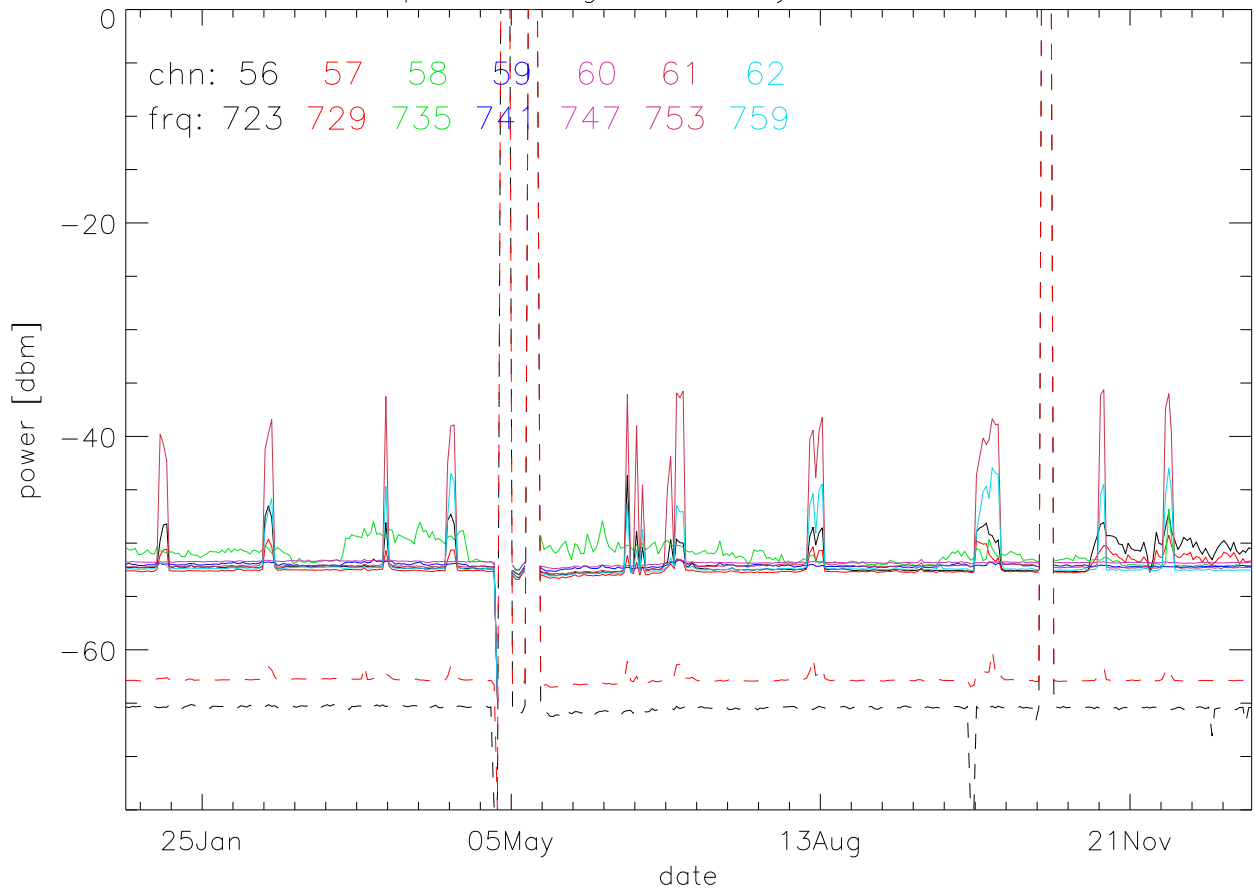

TV stations hilltopMonitoring 2002:daily median. 550Mhz RfiBand

TV stations hilltopMonitoring 2002:daily median. 550Mhz RfiBand

TV stations hilltopMonitoring 2002:daily median. 550Mhz RfiBand

TV stations hilltopMonitoring 2002:daily median. 550Mhz RfiBand

TV stations hilltopMonitoring 2002:daily median. 725Mhz RfiBand

TV stations hilltopMonitoring 2002:daily median. 725Mhz RfiBand