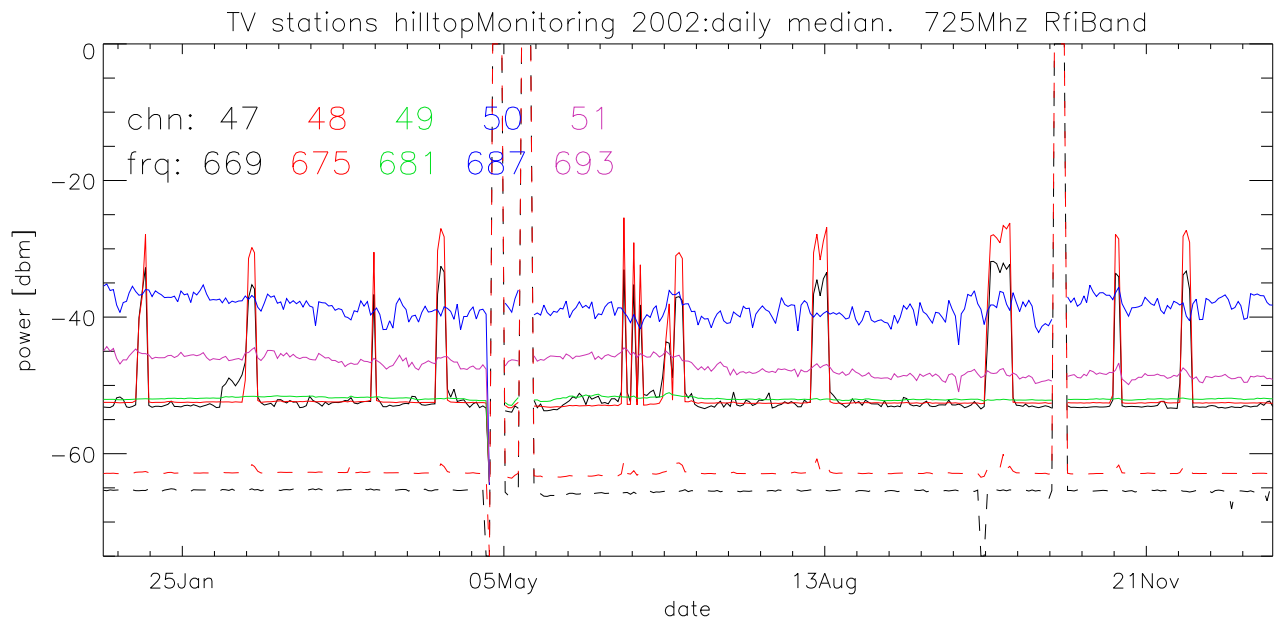

TV stations hilltopMonitoring 2002:daily median. 550Mhz RfiBand

TV stations hilltopMonitoring 2002:daily median. 550Mhz RfiBand

TV stations hilltopMonitoring 2002:daily median. 550Mhz RfiBand

TV stations hilltopMonitoring 2002:daily median. 550Mhz RfiBand

TV stations hilltopMonitoring 2002:daily median. 725Mhz RfiBand

TV stations hilltopMonitoring 2002:daily median. 725Mhz RfiBand