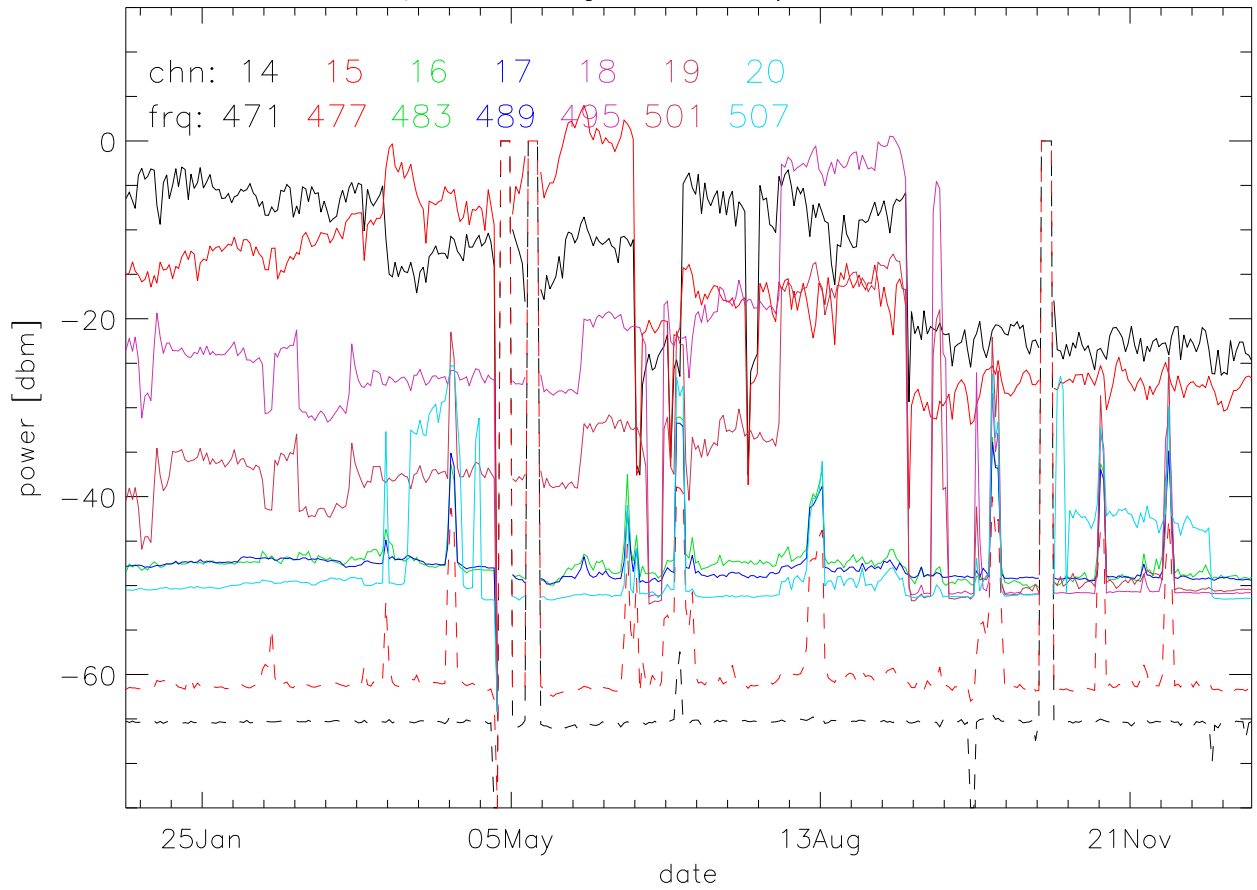

TV stations hilltopMonitoring 2002:daily median. 550Mhz RfiBand

TV stations hilltopMonitoring 2002:daily median. 550Mhz RfiBand

TV stations hilltopMonitoring 2002:daily median. 550Mhz RfiBand

TV stations hilltopMonitoring 2002:daily median. 550Mhz RfiBand

TV stations hilltopMonitoring 2002:daily median. 725Mhz RfiBand

TV stations hilltopMonitoring 2002:daily median. 725Mhz RfiBand