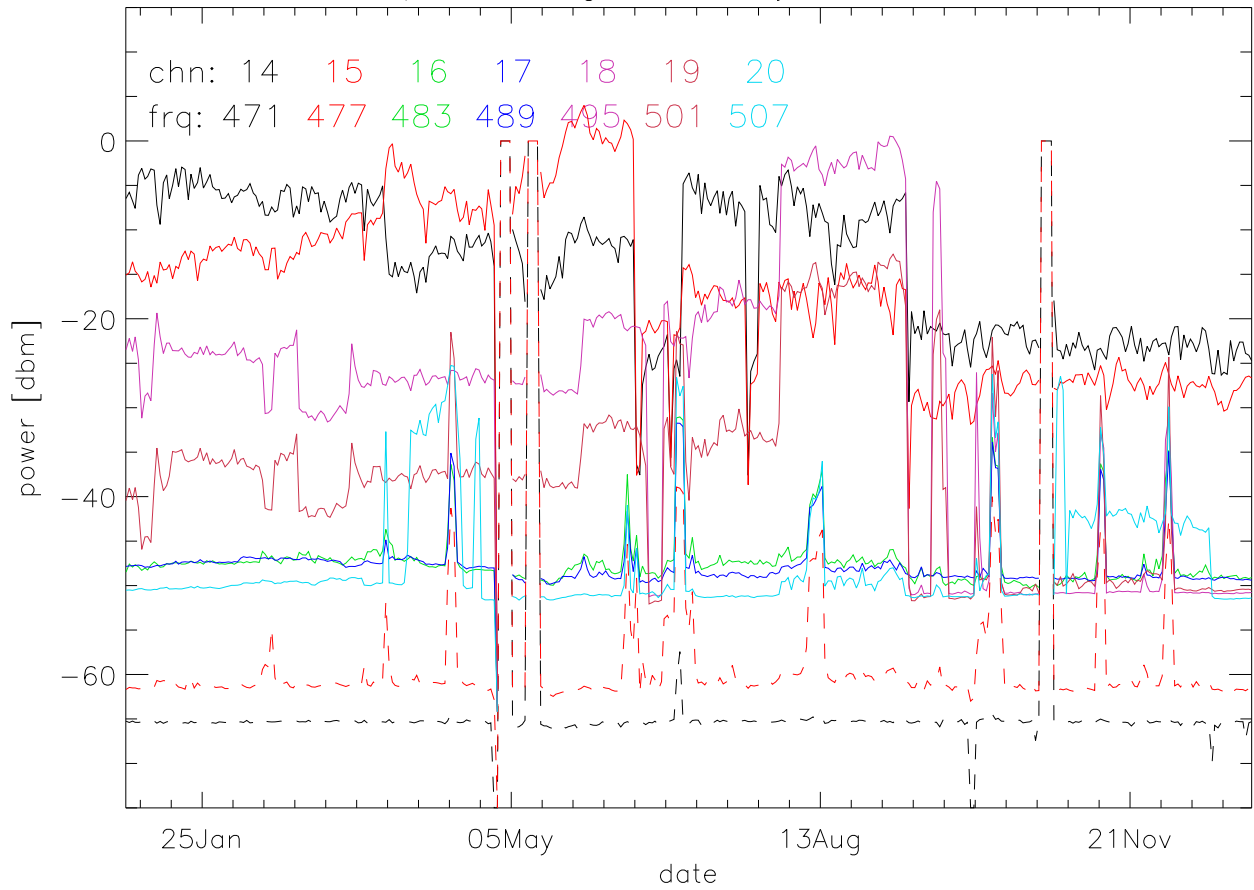

TV stations hilltopMonitoring 2002:daily median. 550Mhz RfiBand

TV stations hilltopMonitoring 2002:daily median. 550Mhz RfiBand

TV stations hilltopMonitoring 2002:daily median. 550Mhz RfiBand

TV stations hilltopMonitoring 2002:daily median. 550Mhz RfiBand

TV stations hilltopMonitoring 2002:daily median. 725Mhz RfiBand

TV stations hilltopMonitoring 2002:daily median. 725Mhz RfiBand