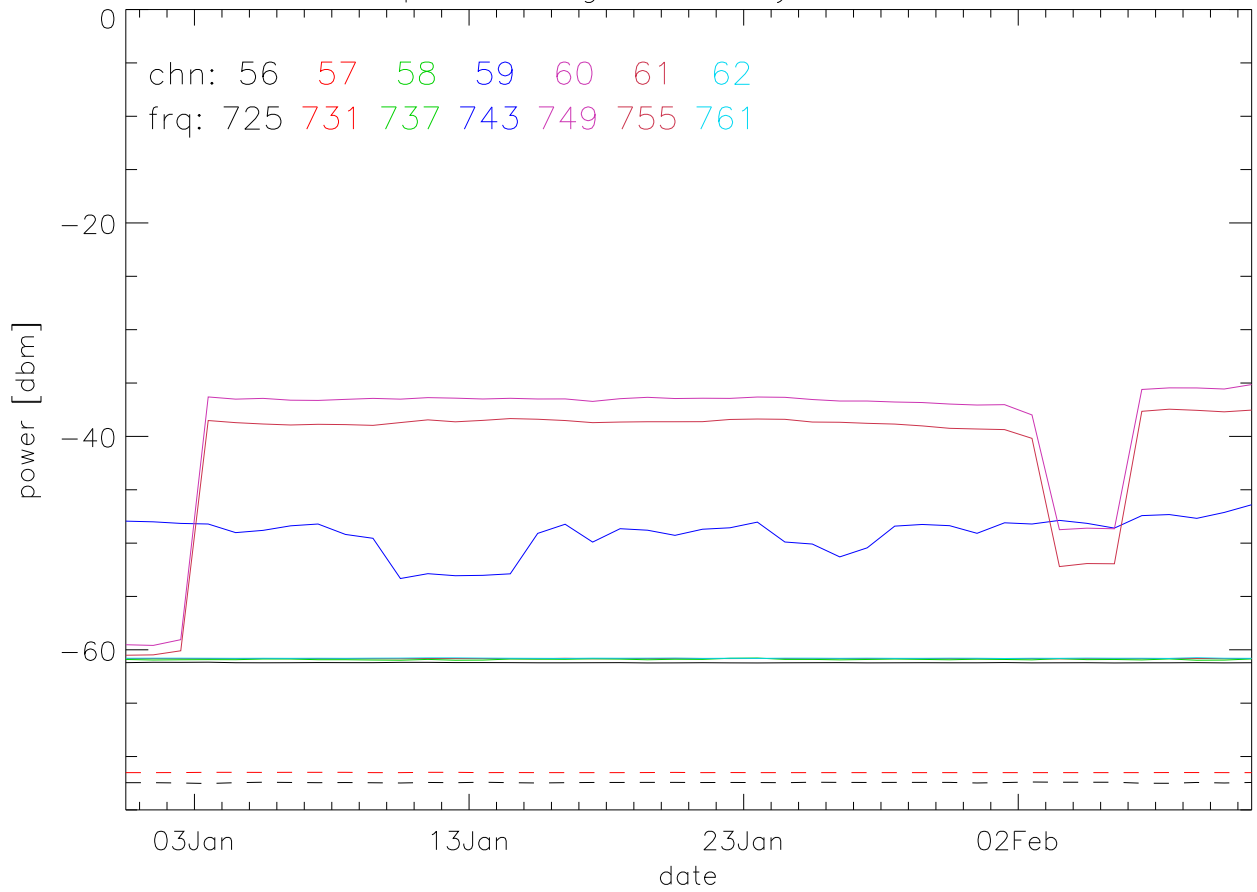

TV stations hilltopMonitoring 2012:daily median. 550Mhz RfiBand

TV stations hilltopMonitoring 2012:daily median. 550Mhz RfiBand

TV stations hilltopMonitoring 2012:daily median. 550Mhz RfiBand

TV stations hilltopMonitoring 2012:daily median. 550Mhz RfiBand

TV stations hilltopMonitoring 2012:daily median. 725Mhz RfiBand

TV stations hilltopMonitoring 2012:daily median. 725Mhz RfiBand