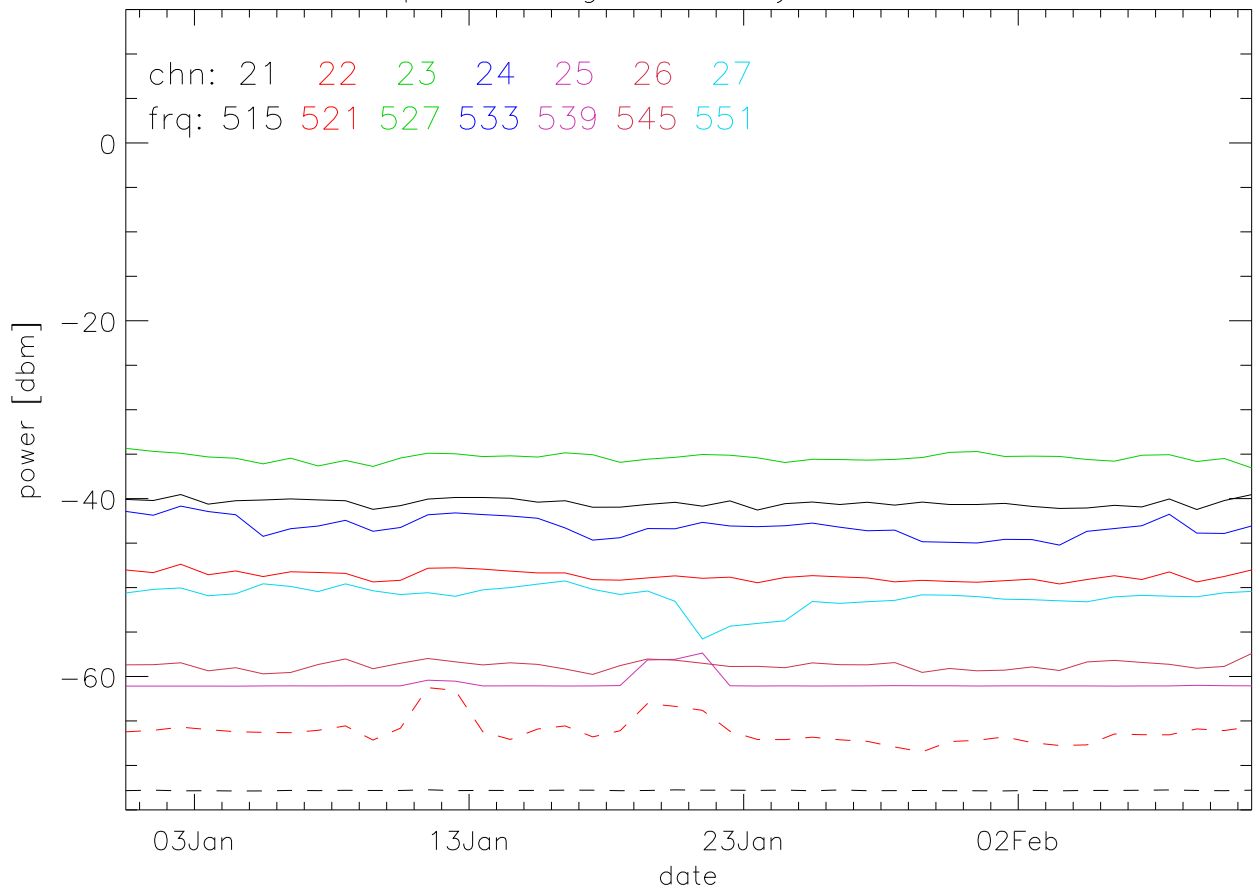

TV stations hilltopMonitoring 2012:daily median. 550Mhz RfiBand

TV stations hilltopMonitoring 2012:daily median. 550Mhz RfiBand

TV stations hilltopMonitoring 2012:daily median. 550Mhz RfiBand

TV stations hilltopMonitoring 2012:daily median. 550Mhz RfiBand

TV stations hilltopMonitoring 2012:daily median. 725Mhz RfiBand

TV stations hilltopMonitoring 2012:daily median. 725Mhz RfiBand