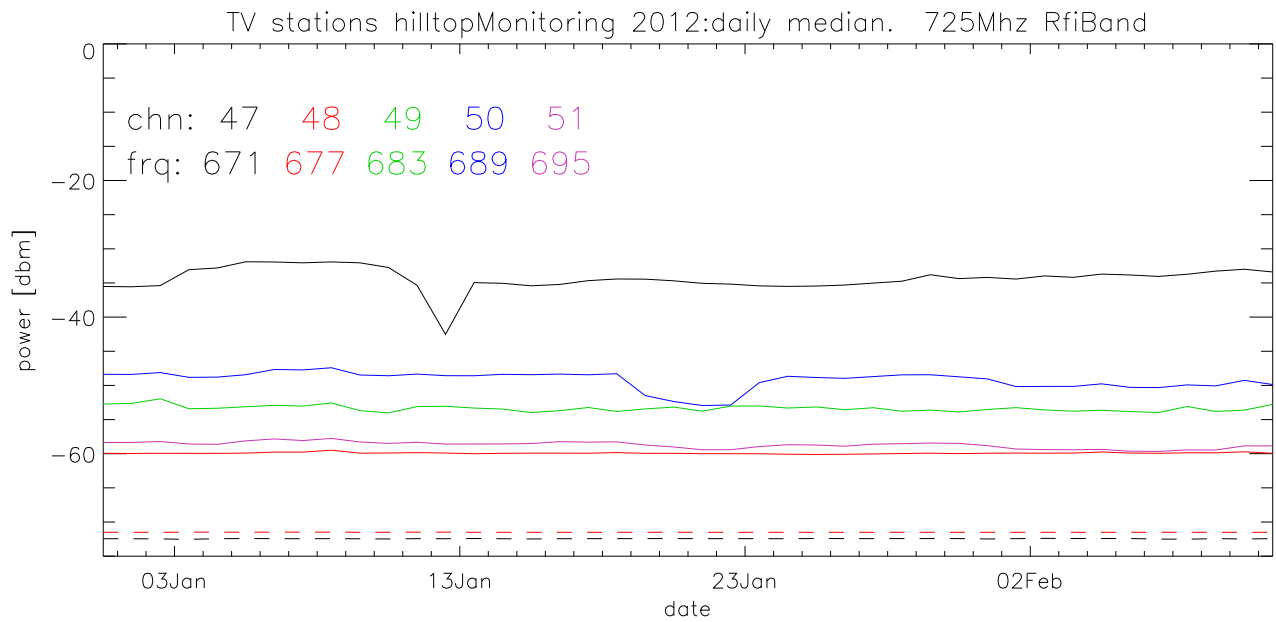

TV stations hilltopMonitoring 2012:daily median. 550Mhz RfiBand

TV stations hilltopMonitoring 2012:daily median. 550Mhz RfiBand

TV stations hilltopMonitoring 2012:daily median. 550Mhz RfiBand

TV stations hilltopMonitoring 2012:daily median. 550Mhz RfiBand

TV stations hilltopMonitoring 2012:daily median. 725Mhz RfiBand

TV stations hilltopMonitoring 2012:daily median. 725Mhz RfiBand