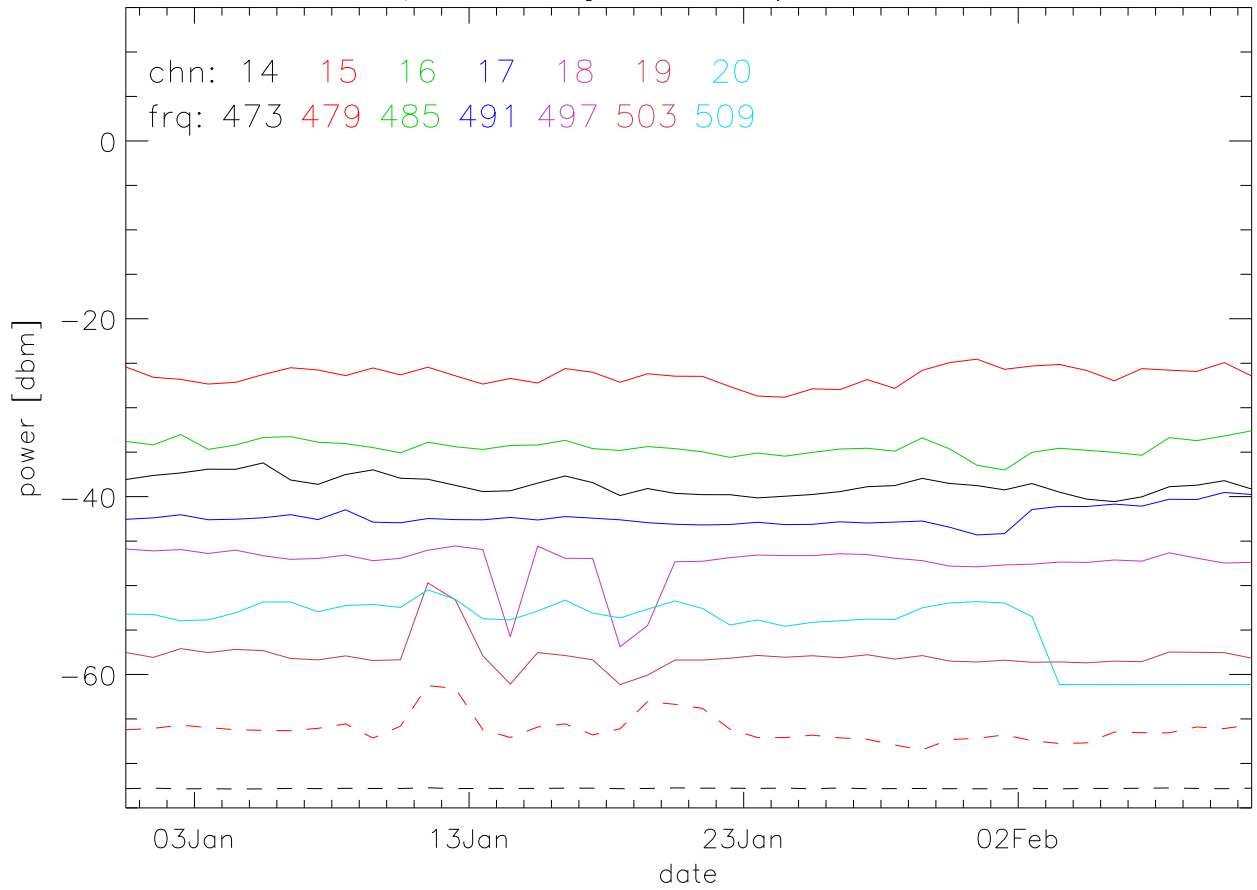

TV stations hilltopMonitoring 2012:daily median. 550Mhz RfiBand

TV stations hilltopMonitoring 2012:daily median. 550Mhz RfiBand

TV stations hilltopMonitoring 2012:daily median. 550Mhz RfiBand

TV stations hilltopMonitoring 2012:daily median. 550Mhz RfiBand

TV stations hilltopMonitoring 2012:daily median. 725Mhz RfiBand

TV stations hilltopMonitoring 2012:daily median. 725Mhz RfiBand