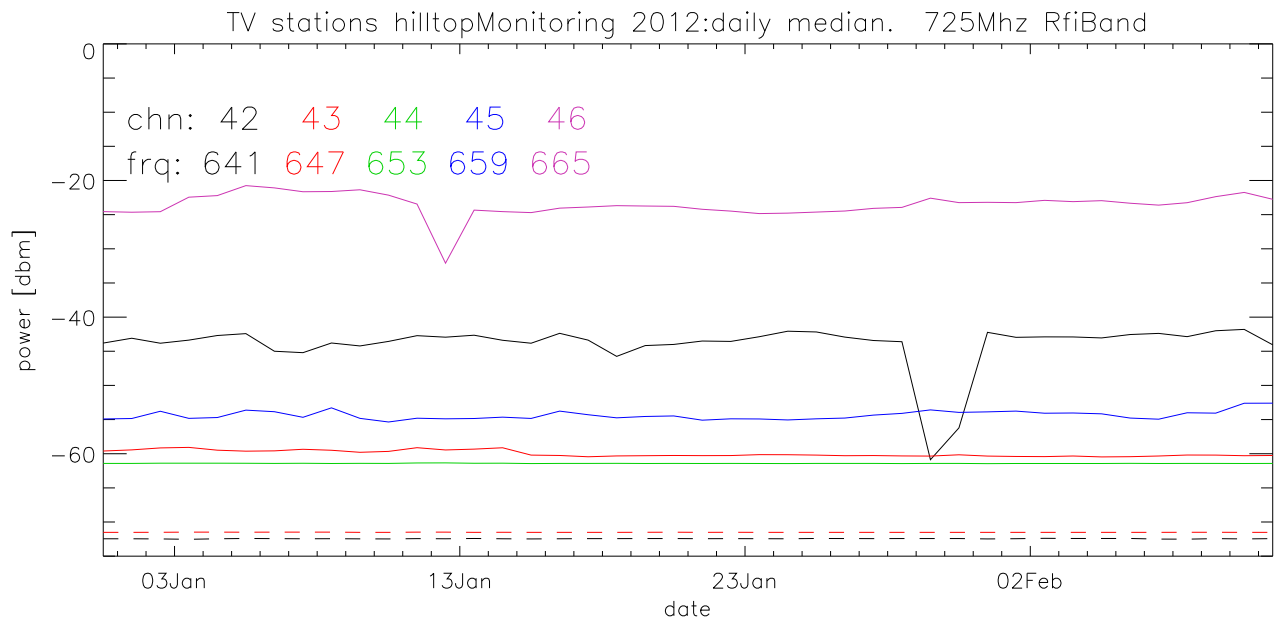

TV stations hilltopMonitoring 2012:daily median. 550Mhz RfiBand

TV stations hilltopMonitoring 2012:daily median. 550Mhz RfiBand

TV stations hilltopMonitoring 2012:daily median. 550Mhz RfiBand

TV stations hilltopMonitoring 2012:daily median. 550Mhz RfiBand

TV stations hilltopMonitoring 2012:daily median. 725Mhz RfiBand

TV stations hilltopMonitoring 2012:daily median. 725Mhz RfiBand