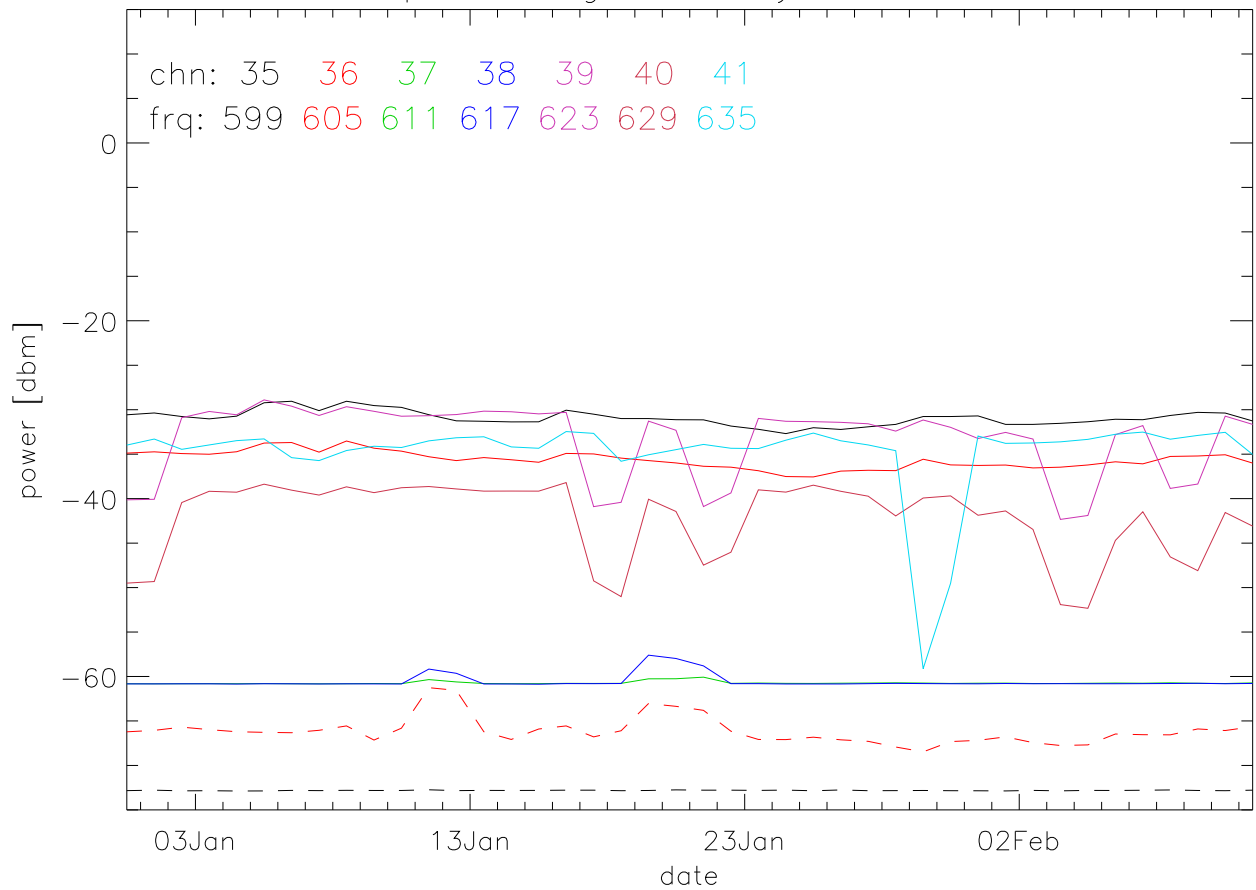

TV stations hilltopMonitoring 2012:daily median. 550Mhz RfiBand

TV stations hilltopMonitoring 2012:daily median. 550Mhz RfiBand

TV stations hilltopMonitoring 2012:daily median. 550Mhz RfiBand

TV stations hilltopMonitoring 2012:daily median. 550Mhz RfiBand

TV stations hilltopMonitoring 2012:daily median. 725Mhz RfiBand

TV stations hilltopMonitoring 2012:daily median. 725Mhz RfiBand