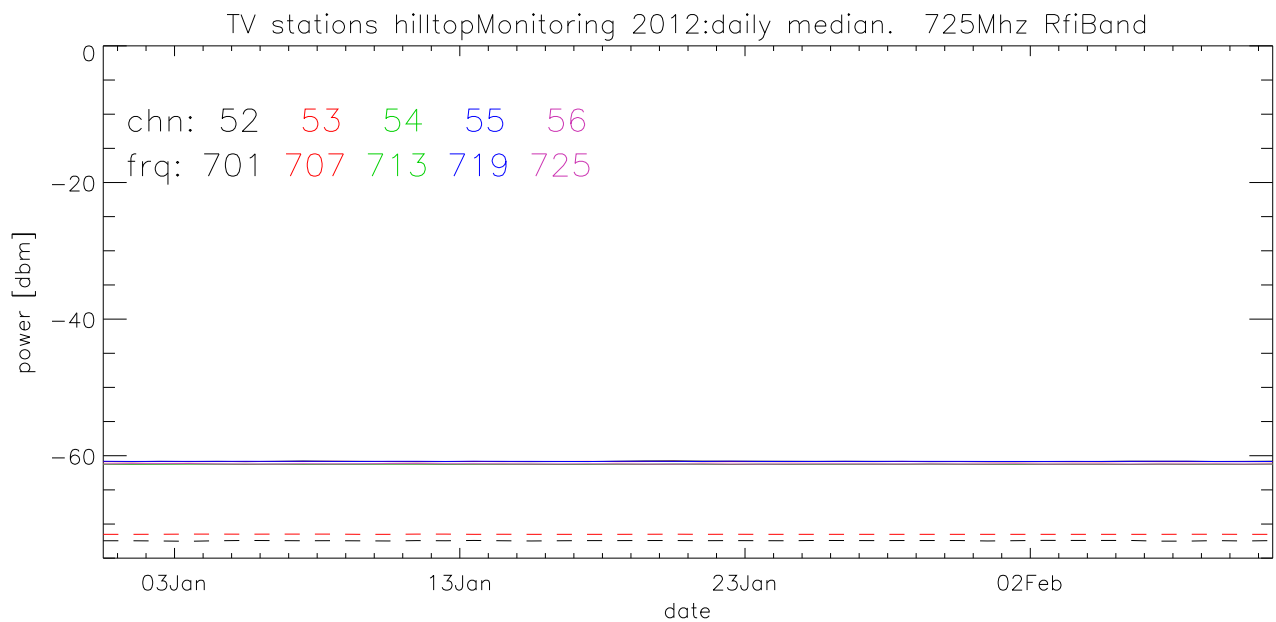

TV stations hilltopMonitoring 2012:daily median. 550Mhz RfiBand

TV stations hilltopMonitoring 2012:daily median. 550Mhz RfiBand

TV stations hilltopMonitoring 2012:daily median. 550Mhz RfiBand

TV stations hilltopMonitoring 2012:daily median. 550Mhz RfiBand

TV stations hilltopMonitoring 2012:daily median. 725Mhz RfiBand

TV stations hilltopMonitoring 2012:daily median. 725Mhz RfiBand