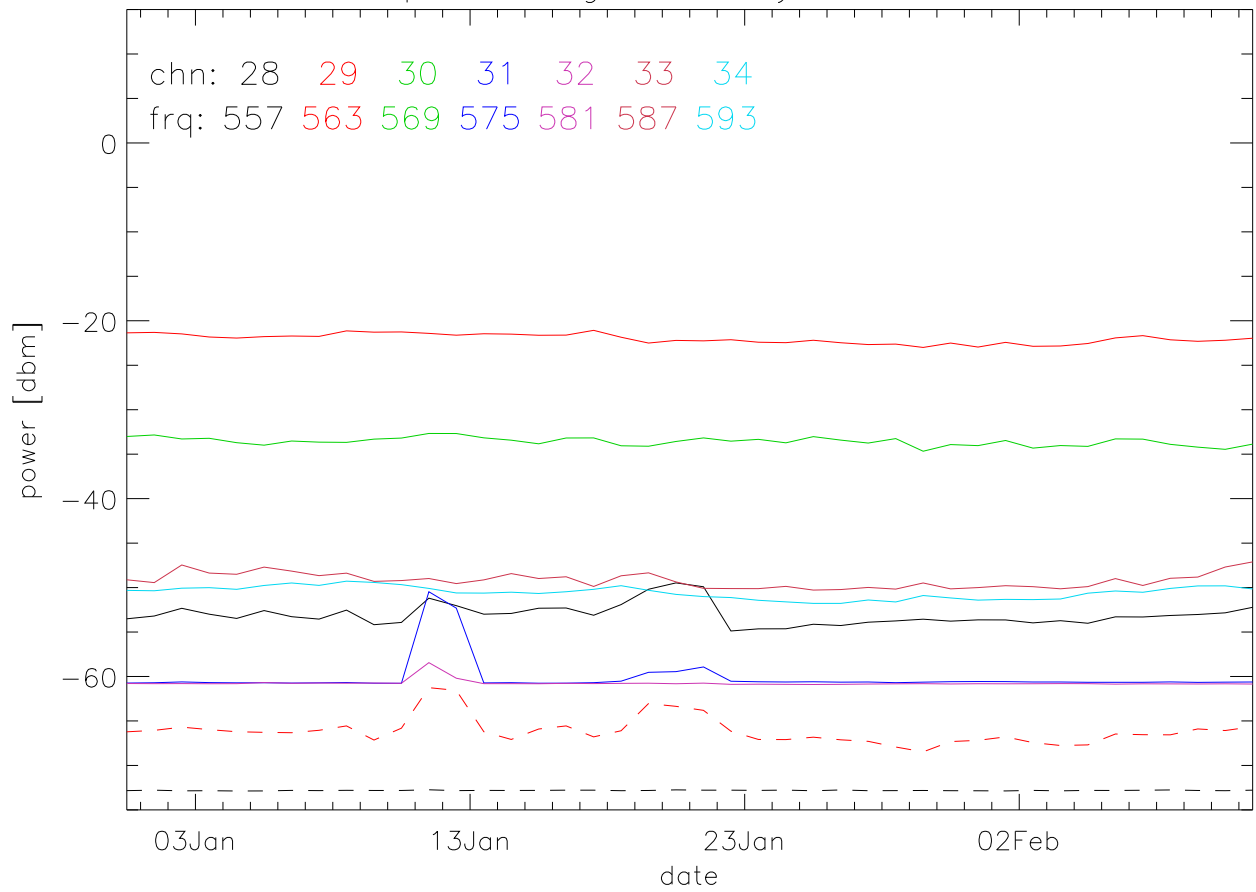

TV stations hilltopMonitoring 2012:daily median. 550Mhz RfiBand

TV stations hilltopMonitoring 2012:daily median. 550Mhz RfiBand

TV stations hilltopMonitoring 2012:daily median. 550Mhz RfiBand

TV stations hilltopMonitoring 2012:daily median. 550Mhz RfiBand

TV stations hilltopMonitoring 2012:daily median. 725Mhz RfiBand

TV stations hilltopMonitoring 2012:daily median. 725Mhz RfiBand