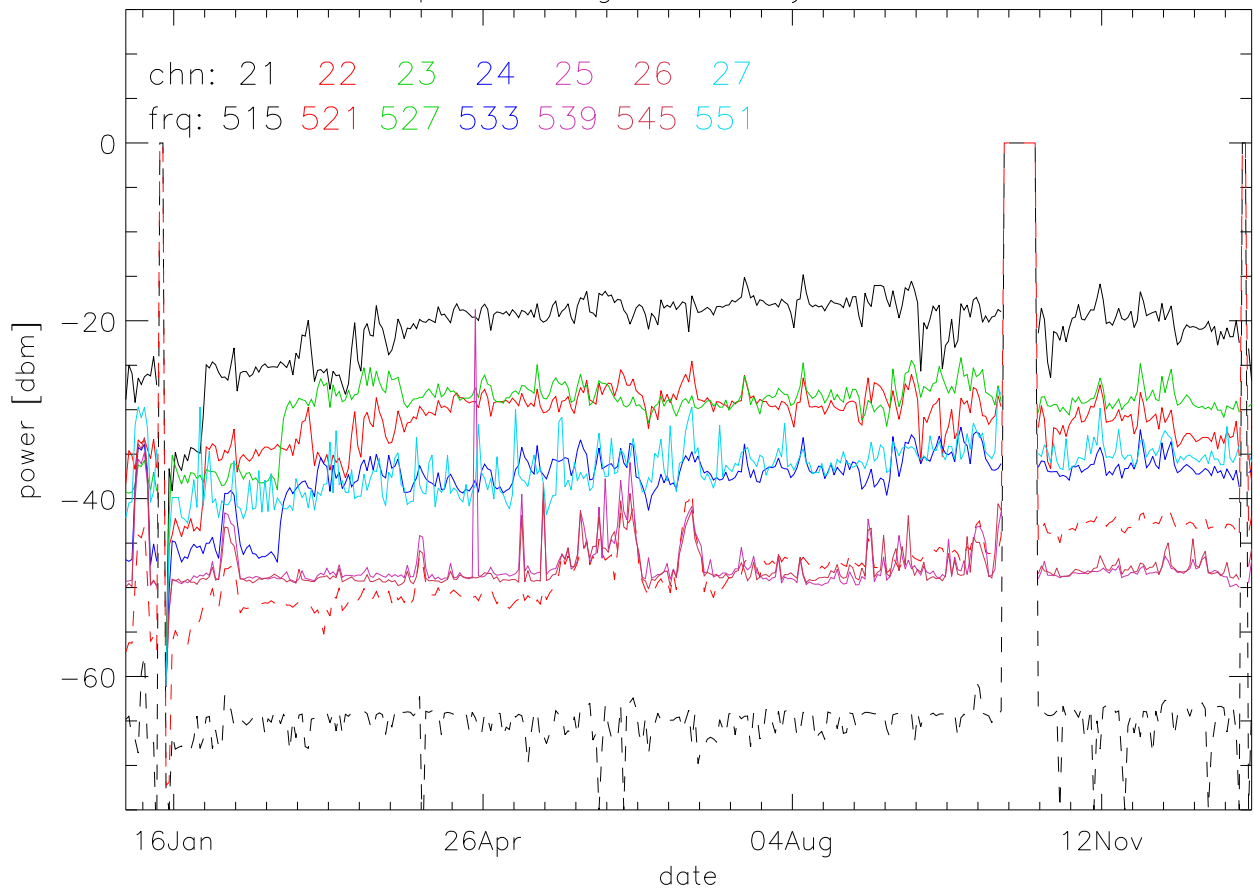

TV stations hilltopMonitoring 2019:daily mean. 550Mhz RfiBand

TV stations hilltopMonitoring 2019:daily mean. 550Mhz RfiBand

TV stations hilltopMonitoring 2019:daily mean. 550Mhz RfiBand

TV stations hilltopMonitoring 2019:daily mean. 550Mhz RfiBand