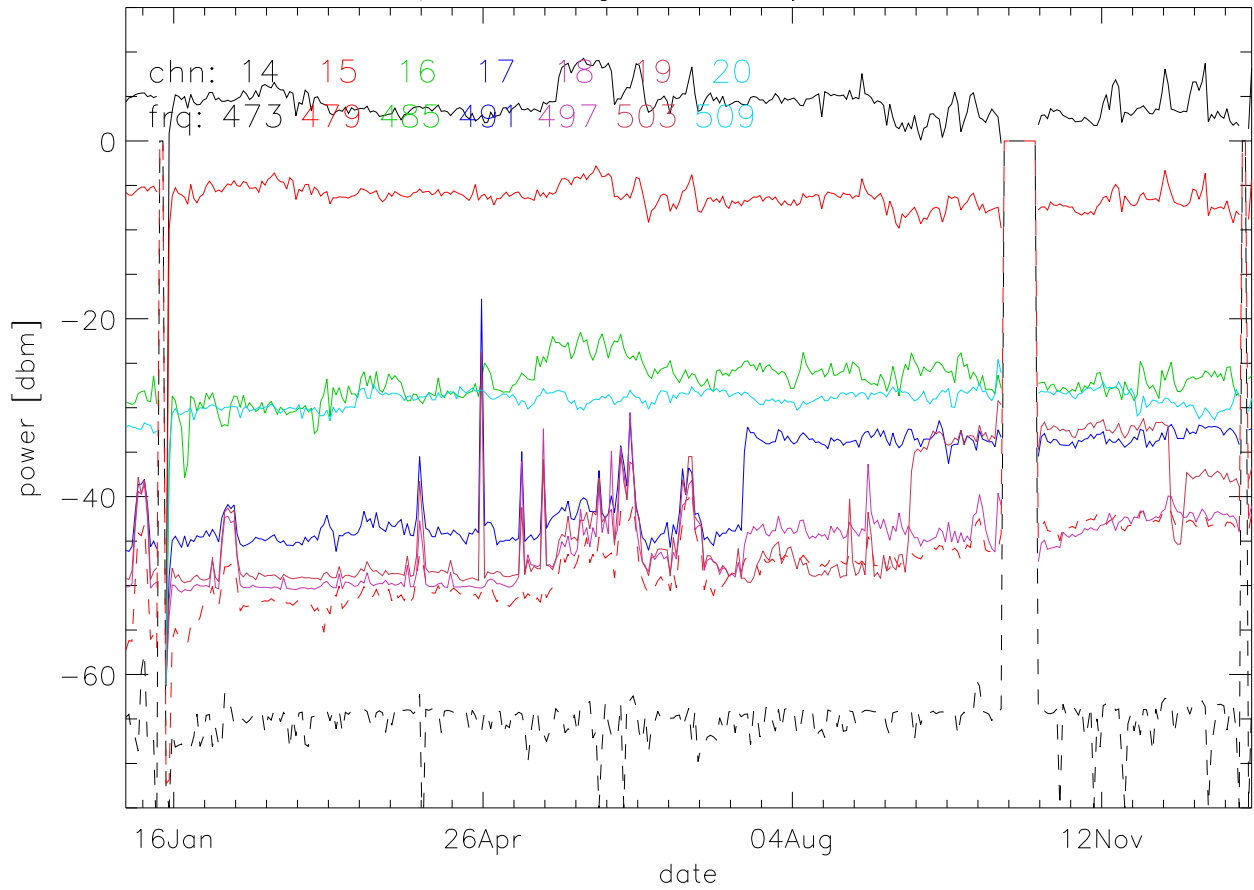

TV stations hilltopMonitoring 2019:daily mean. 550Mhz RfiBand

TV stations hilltopMonitoring 2019:daily mean. 550Mhz RfiBand

TV stations hilltopMonitoring 2019:daily mean. 550Mhz RfiBand

TV stations hilltopMonitoring 2019:daily mean. 550Mhz RfiBand