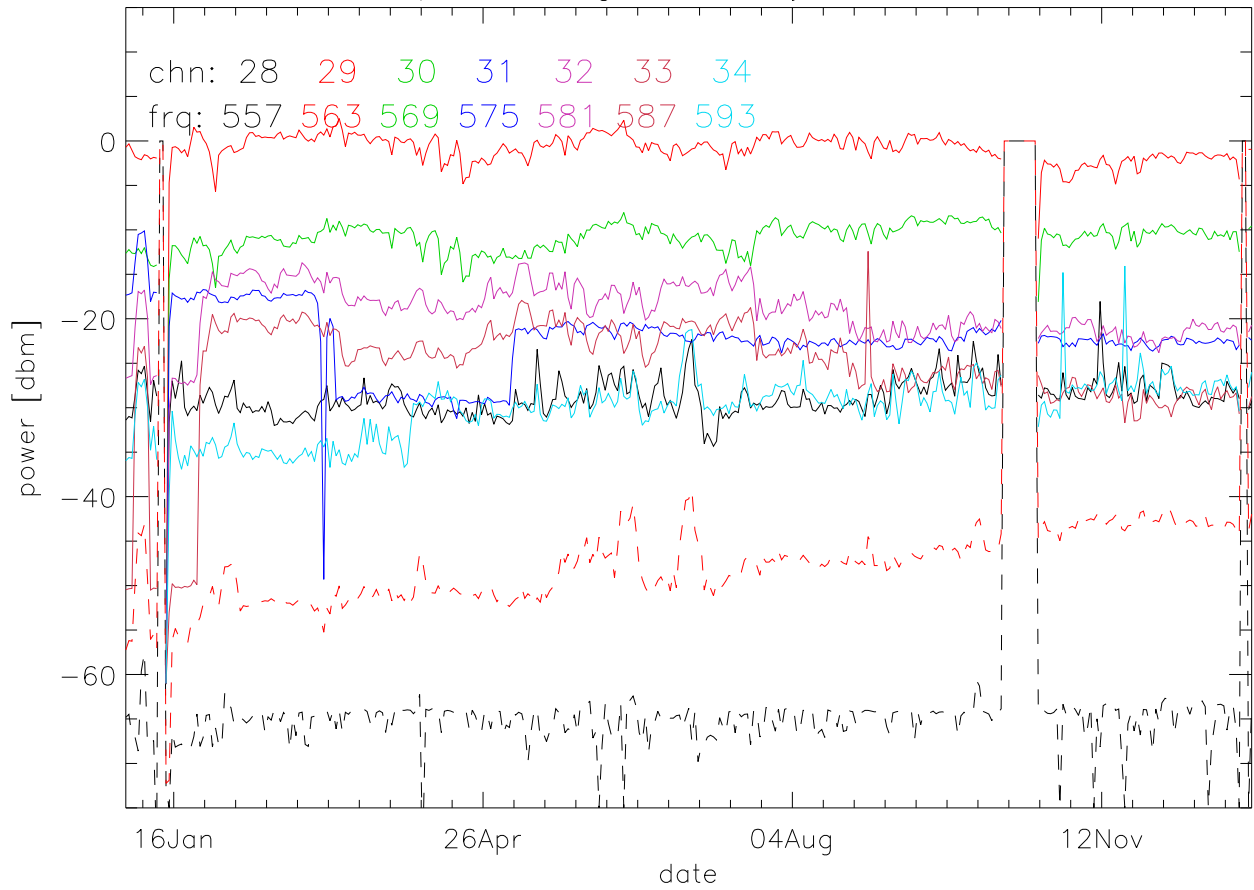

TV stations hilltopMonitoring 2019:daily mean. 550Mhz RfiBand

TV stations hilltopMonitoring 2019:daily mean. 550Mhz RfiBand

TV stations hilltopMonitoring 2019:daily mean. 550Mhz RfiBand

TV stations hilltopMonitoring 2019:daily mean. 550Mhz RfiBand