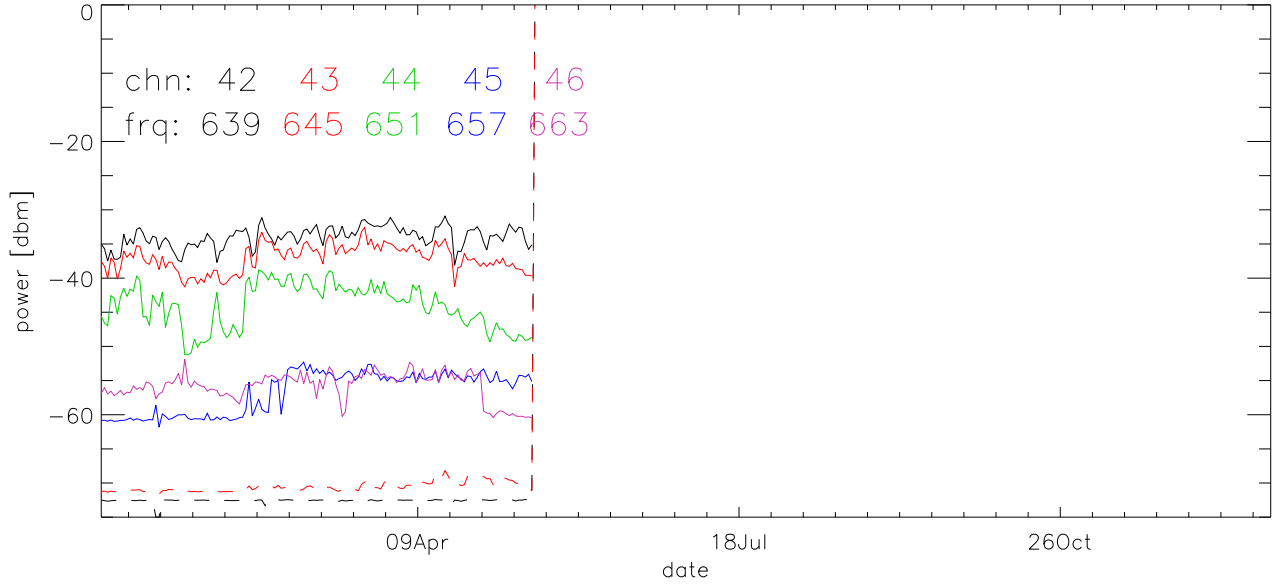

TV stations hilltopMonitoring 2007:daily mean. 725Mhz RfiBand

TV stations hilltopMonitoring 2007:daily mean. 725Mhz RfiBand