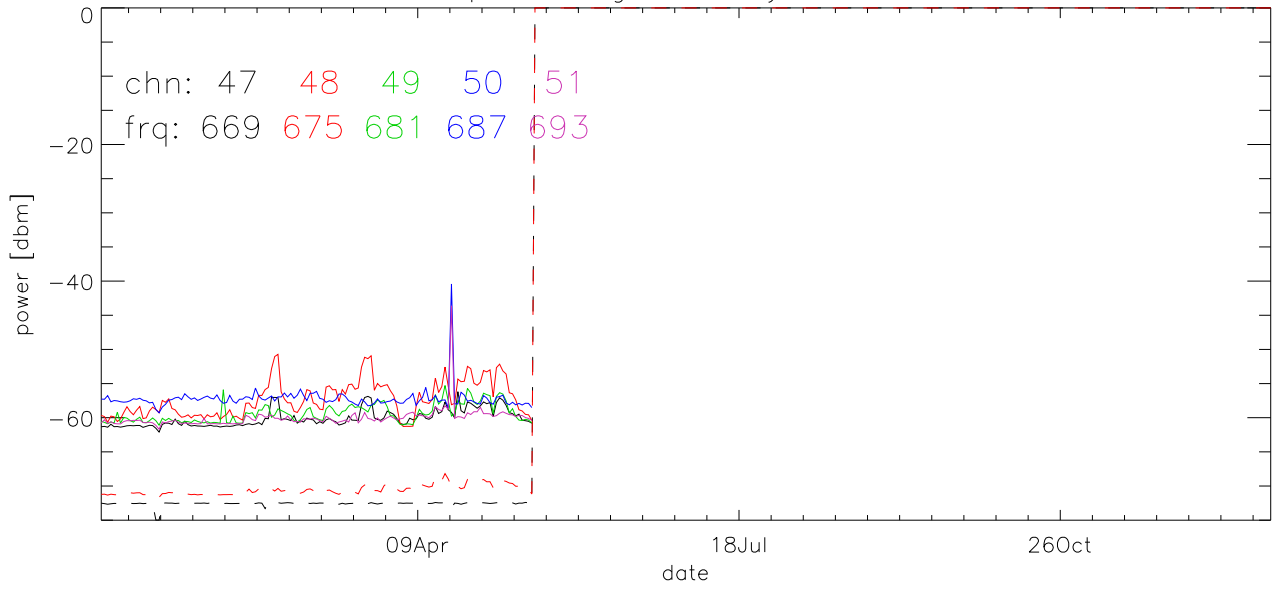

TV stations hilltopMonitoring 2007:daily mean. 550Mhz RfiBand

TV stations hilltopMonitoring 2007:daily mean. 550Mhz RfiBand

TV stations hilltopMonitoring 2007:daily mean. 550Mhz RfiBand

TV stations hilltopMonitoring 2007:daily mean. 550Mhz RfiBand

TV stations hilltopMonitoring 2007:daily mean. 725Mhz RfiBand

TV stations hilltopMonitoring 2007:daily mean. 725Mhz RfiBand

TV stations hilltopMonitoring 2007:daily mean. 725Mhz RfiBand

TV stations hilltopMonitoring 2007:daily mean. 725Mhz RfiBand