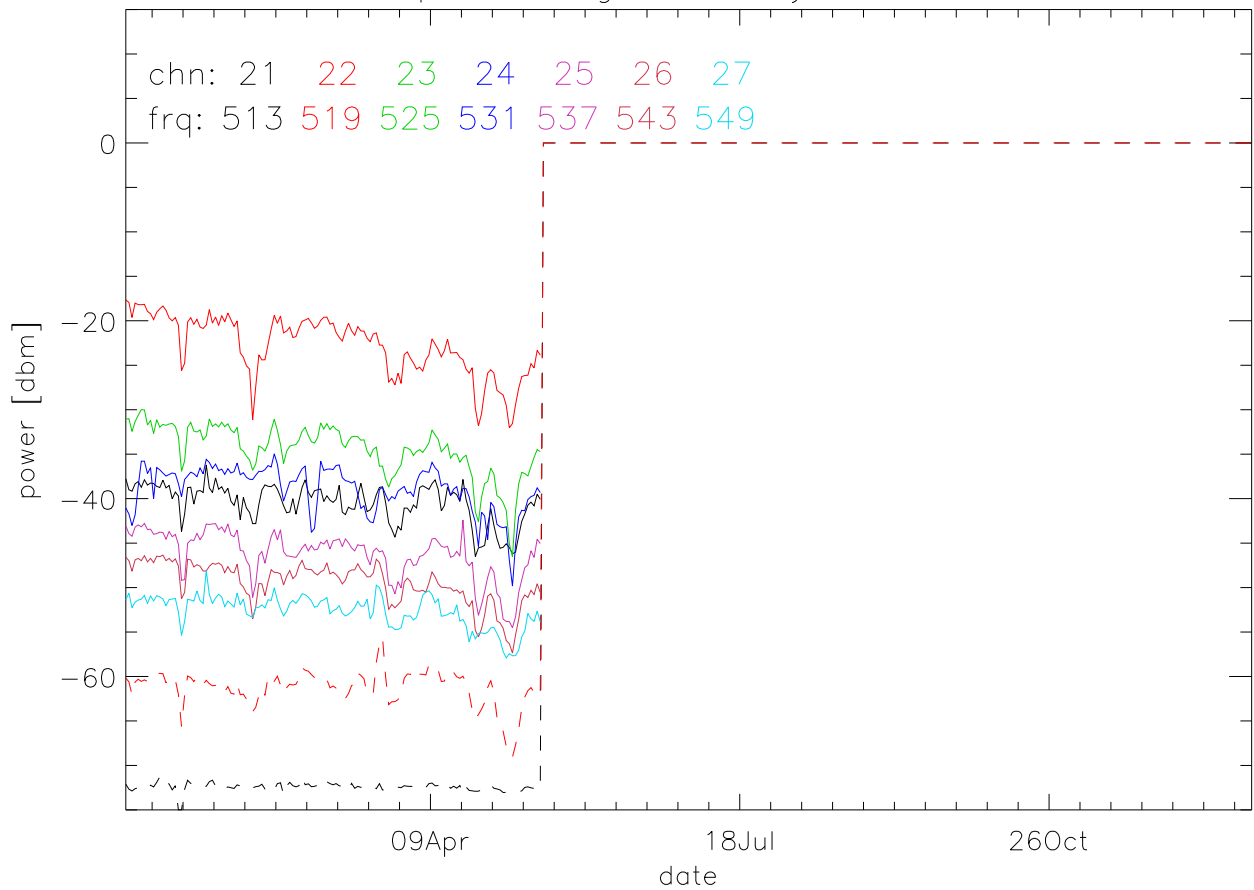

TV stations hilltopMonitoring 2007:daily mean. 550Mhz RfiBand

TV stations hilltopMonitoring 2007:daily mean. 550Mhz RfiBand

TV stations hilltopMonitoring 2007:daily mean. 550Mhz RfiBand

TV stations hilltopMonitoring 2007:daily mean. 550Mhz RfiBand

TV stations hilltopMonitoring 2007:daily mean. 725Mhz RfiBand

TV stations hilltopMonitoring 2007:daily mean. 725Mhz RfiBand

TV stations hilltopMonitoring 2007:daily mean. 725Mhz RfiBand

TV stations hilltopMonitoring 2007:daily mean. 725Mhz RfiBand

TV stations hilltopMonitoring 2007:daily mean. 725Mhz RfiBand