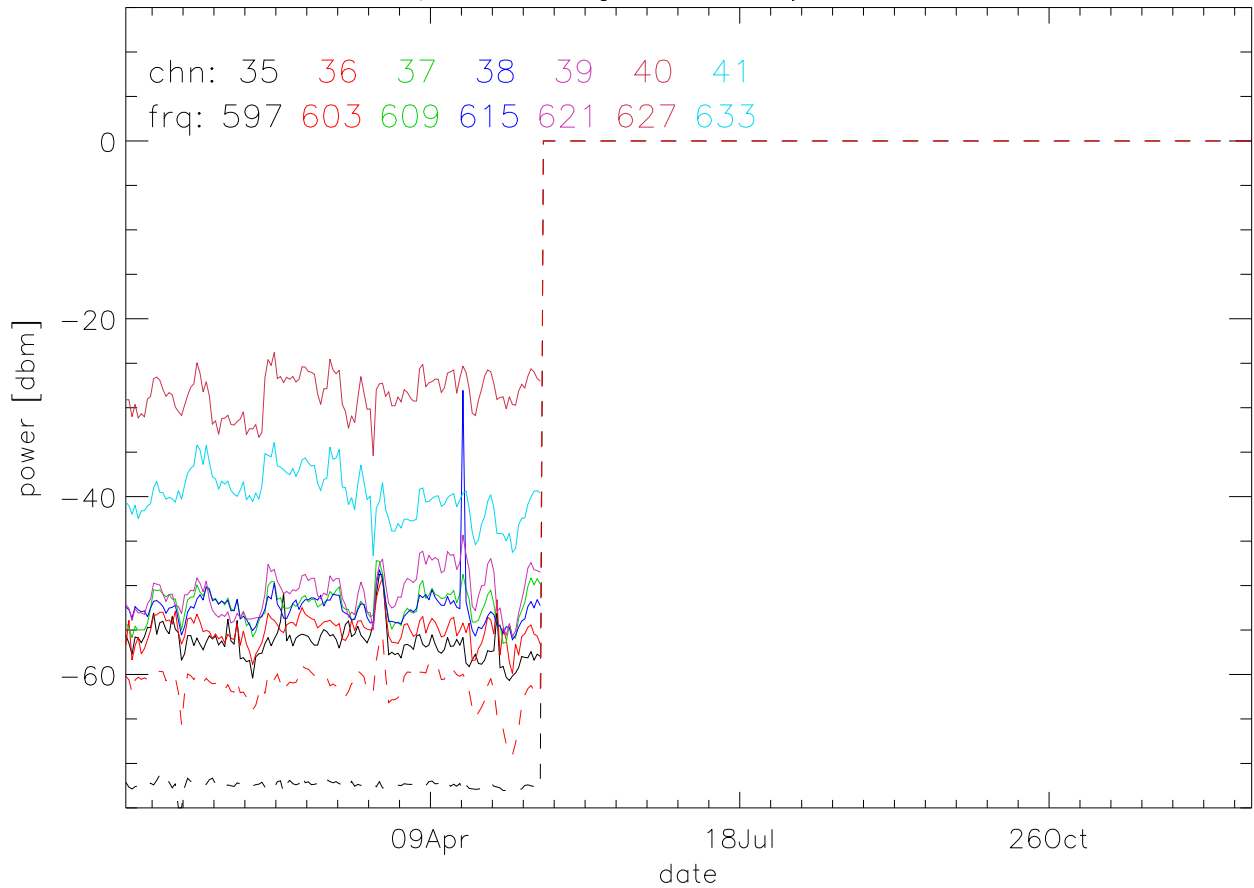

TV stations hilltopMonitoring 2007:daily mean. 550Mhz RfiBand

TV stations hilltopMonitoring 2007:daily mean. 550Mhz RfiBand

TV stations hilltopMonitoring 2007:daily mean. 550Mhz RfiBand

TV stations hilltopMonitoring 2007:daily mean. 550Mhz RfiBand

TV stations hilltopMonitoring 2007:daily mean. 725Mhz RfiBand

TV stations hilltopMonitoring 2007:daily mean. 725Mhz RfiBand

TV stations hilltopMonitoring 2007:daily mean. 725Mhz RfiBand

TV stations hilltopMonitoring 2007:daily mean. 725Mhz RfiBand

TV stations hilltopMonitoring 2007:daily mean. 725Mhz RfiBand