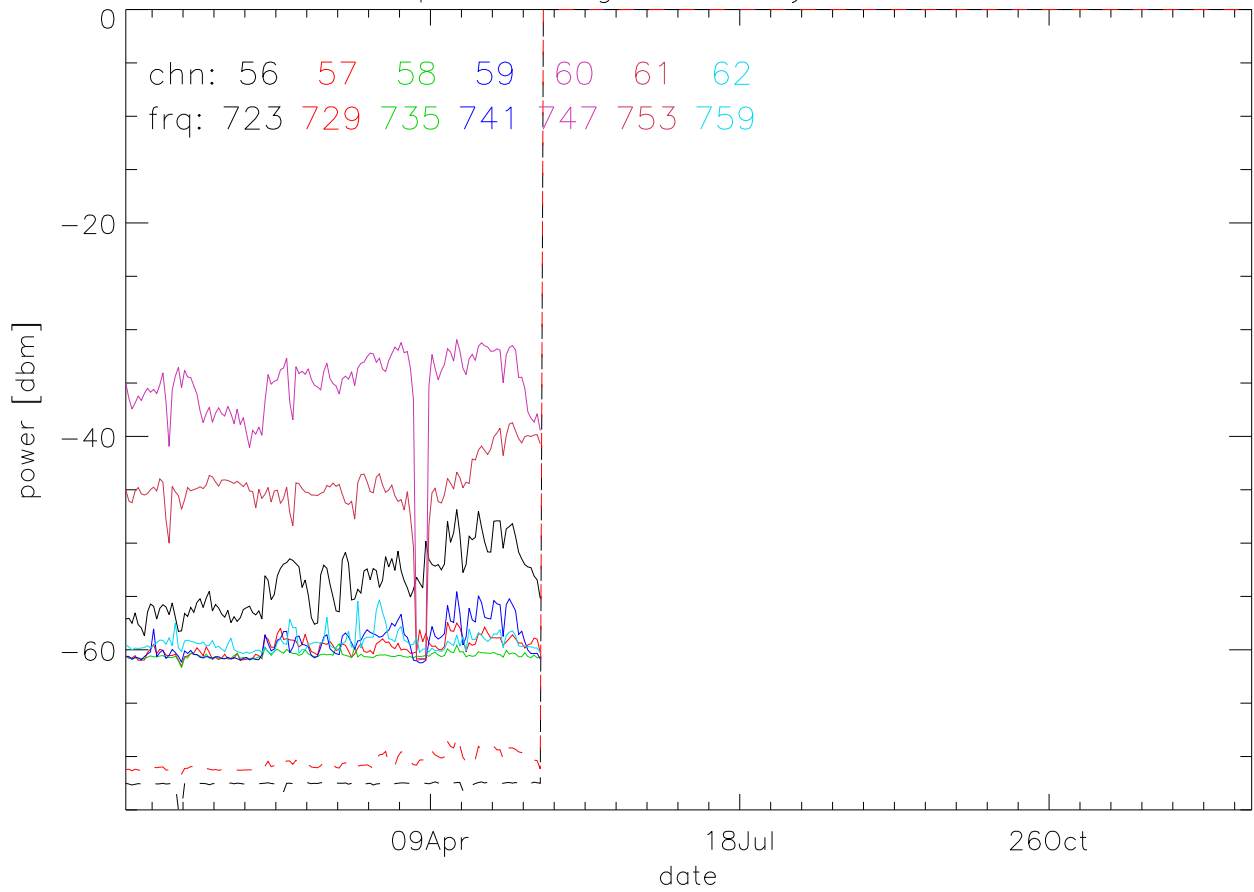

TV stations hilltopMonitoring 2007:daily mean. 550Mhz RfiBand

TV stations hilltopMonitoring 2007:daily mean. 550Mhz RfiBand

TV stations hilltopMonitoring 2007:daily mean. 550Mhz RfiBand

TV stations hilltopMonitoring 2007:daily mean. 550Mhz RfiBand

TV stations hilltopMonitoring 2007:daily mean. 725Mhz RfiBand

TV stations hilltopMonitoring 2007:daily mean. 725Mhz RfiBand

TV stations hilltopMonitoring 2007:daily mean. 725Mhz RfiBand

TV stations hilltopMonitoring 2007:daily mean. 725Mhz RfiBand

TV stations hilltopMonitoring 2007:daily mean. 725Mhz RfiBand