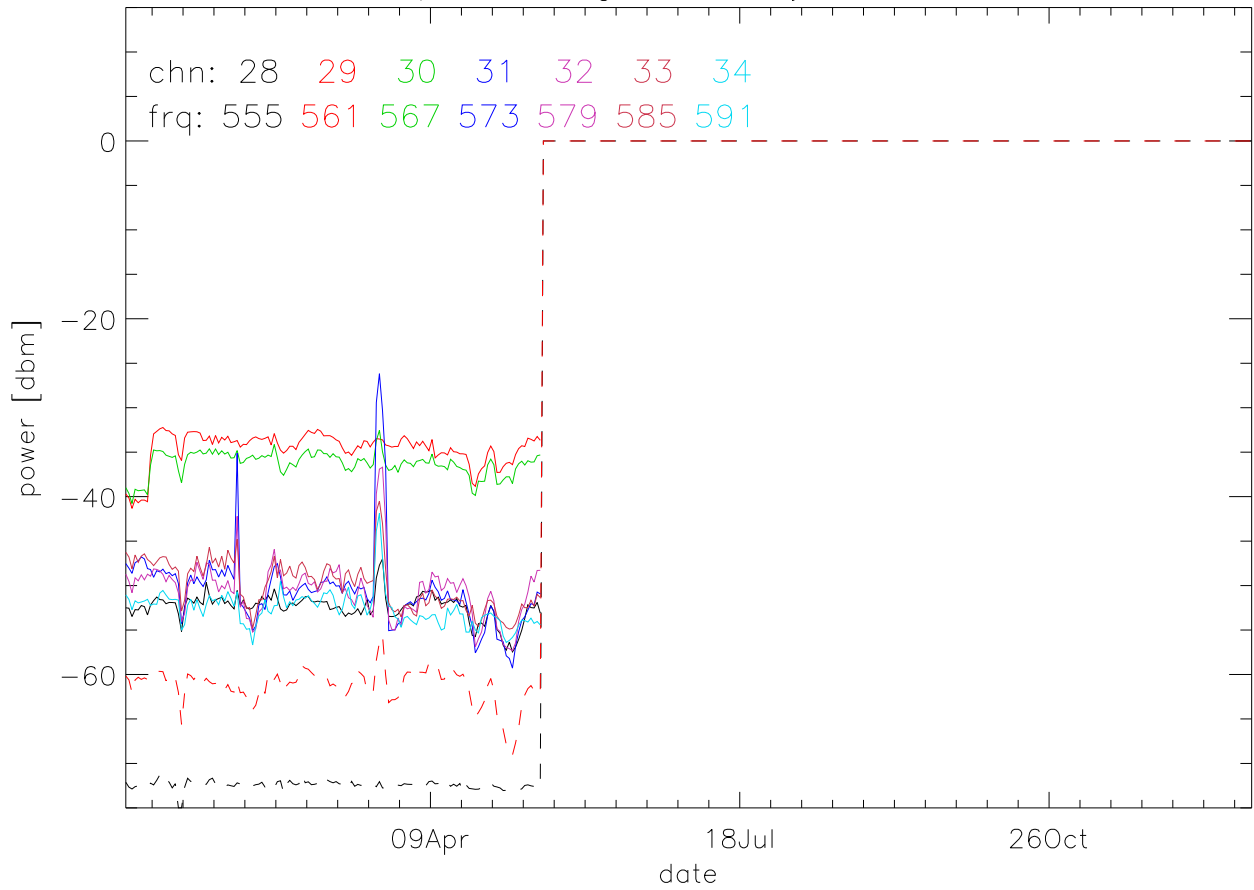

TV stations hilltopMonitoring 2007:daily mean. 550Mhz RfiBand

TV stations hilltopMonitoring 2007:daily mean. 550Mhz RfiBand

TV stations hilltopMonitoring 2007:daily mean. 550Mhz RfiBand

TV stations hilltopMonitoring 2007:daily mean. 550Mhz RfiBand

TV stations hilltopMonitoring 2007:daily mean. 725Mhz RfiBand

TV stations hilltopMonitoring 2007:daily mean. 725Mhz RfiBand

TV stations hilltopMonitoring 2007:daily mean. 725Mhz RfiBand

TV stations hilltopMonitoring 2007:daily mean. 725Mhz RfiBand

TV stations hilltopMonitoring 2007:daily mean. 725Mhz RfiBand