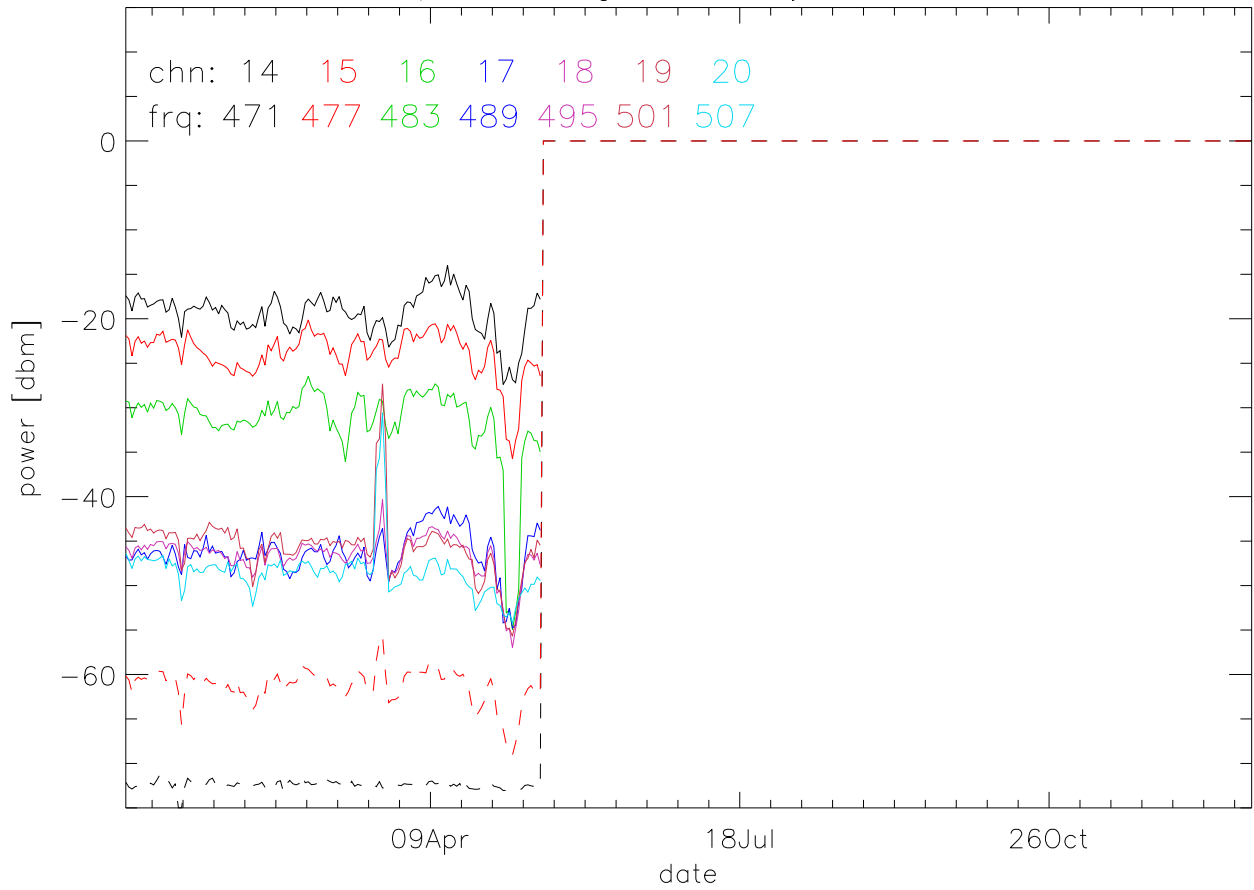

TV stations hilltopMonitoring 2007:daily mean. 550Mhz RfiBand

TV stations hilltopMonitoring 2007:daily mean. 550Mhz RfiBand

TV stations hilltopMonitoring 2007:daily mean. 550Mhz RfiBand

TV stations hilltopMonitoring 2007:daily mean. 550Mhz RfiBand

TV stations hilltopMonitoring 2007:daily mean. 725Mhz RfiBand

TV stations hilltopMonitoring 2007:daily mean. 725Mhz RfiBand

TV stations hilltopMonitoring 2007:daily mean. 725Mhz RfiBand

TV stations hilltopMonitoring 2007:daily mean. 725Mhz RfiBand

TV stations hilltopMonitoring 2007:daily mean. 725Mhz RfiBand