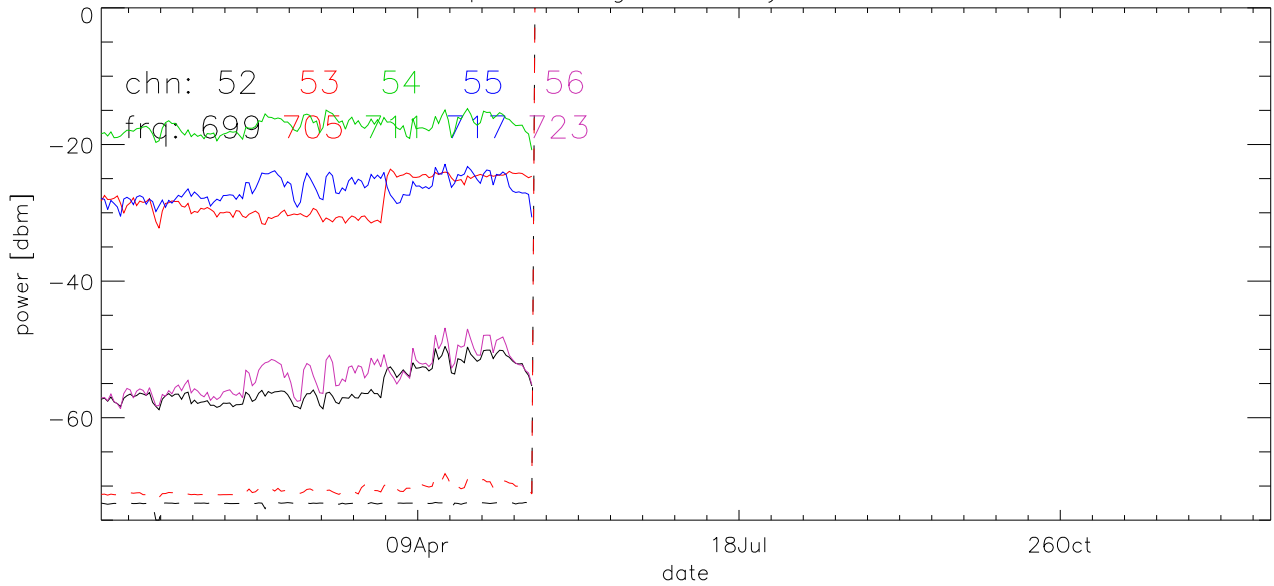

TV stations hilltopMonitoring 2007:daily mean. 725Mhz RfiBand

TV stations hilltopMonitoring 2007:daily mean. 725Mhz RfiBand