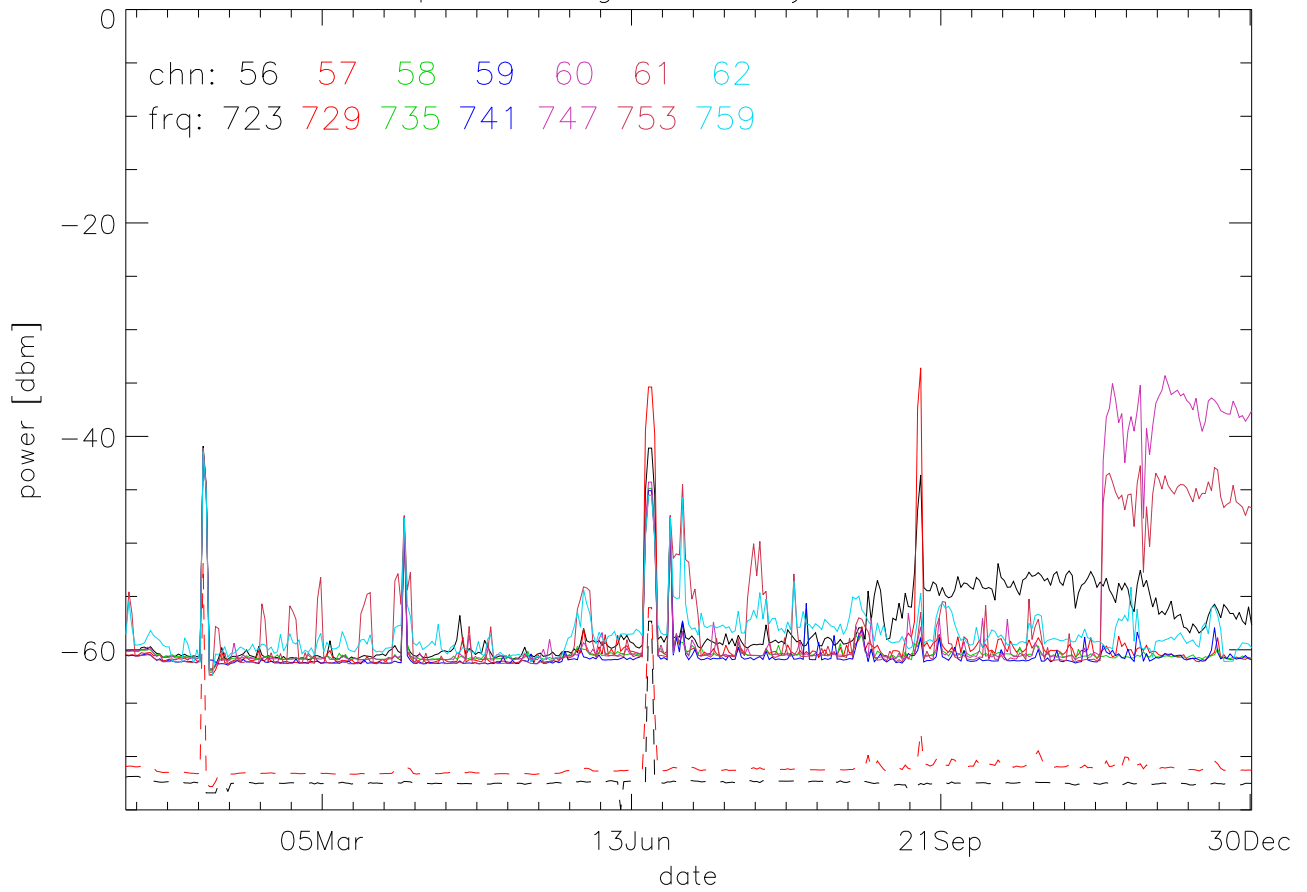

TV stations hilltopMonitoring 2006:daily mean. 550Mhz RfiBand

TV stations hilltopMonitoring 2006:daily mean. 550Mhz RfiBand

TV stations hilltopMonitoring 2006:daily mean. 550Mhz RfiBand

TV stations hilltopMonitoring 2006:daily mean. 550Mhz RfiBand

TV stations hilltopMonitoring 2006:daily mean. 725Mhz RfiBand

TV stations hilltopMonitoring 2006:daily mean. 725Mhz RfiBand

TV stations hilltopMonitoring 2006:daily mean. 725Mhz RfiBand

TV stations hilltopMonitoring 2006:daily mean. 725Mhz RfiBand

TV stations hilltopMonitoring 2006:daily mean. 725Mhz RfiBand