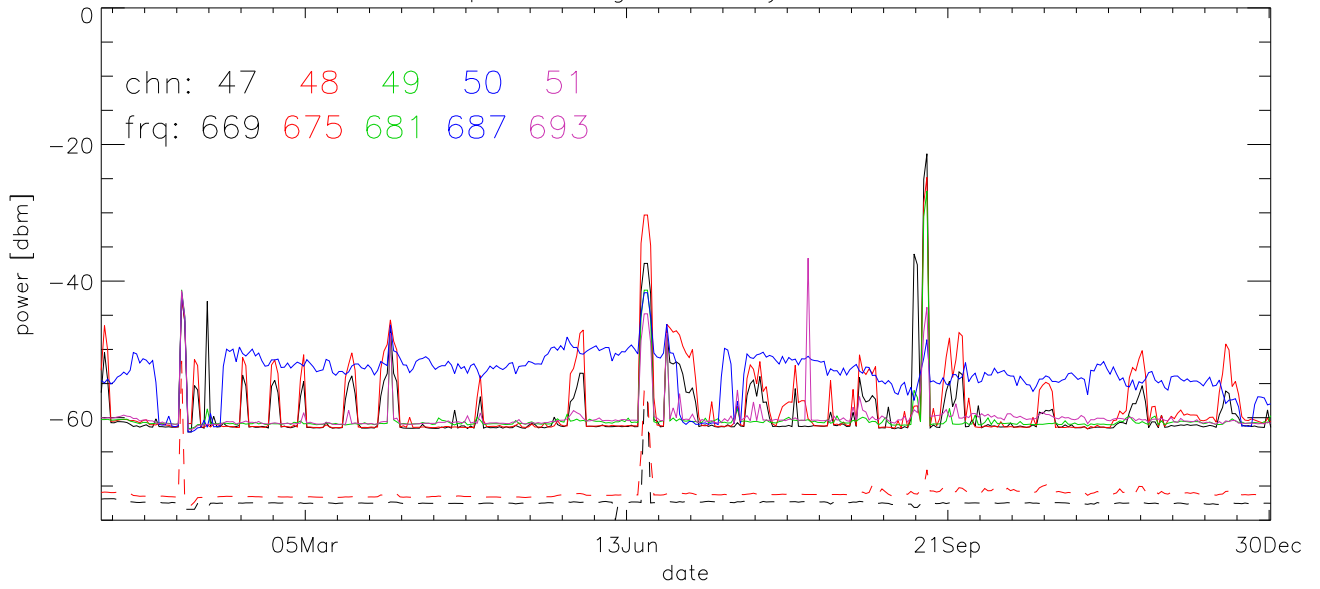

TV stations hilltopMonitoring 2006:daily mean. 550Mhz RfiBand

TV stations hilltopMonitoring 2006:daily mean. 550Mhz RfiBand

TV stations hilltopMonitoring 2006:daily mean. 550Mhz RfiBand

TV stations hilltopMonitoring 2006:daily mean. 550Mhz RfiBand

TV stations hilltopMonitoring 2006:daily mean. 725Mhz RfiBand

TV stations hilltopMonitoring 2006:daily mean. 725Mhz RfiBand

TV stations hilltopMonitoring 2006:daily mean. 725Mhz RfiBand

TV stations hilltopMonitoring 2006:daily mean. 725Mhz RfiBand

TV stations hilltopMonitoring 2006:daily mean. 725Mhz RfiBand