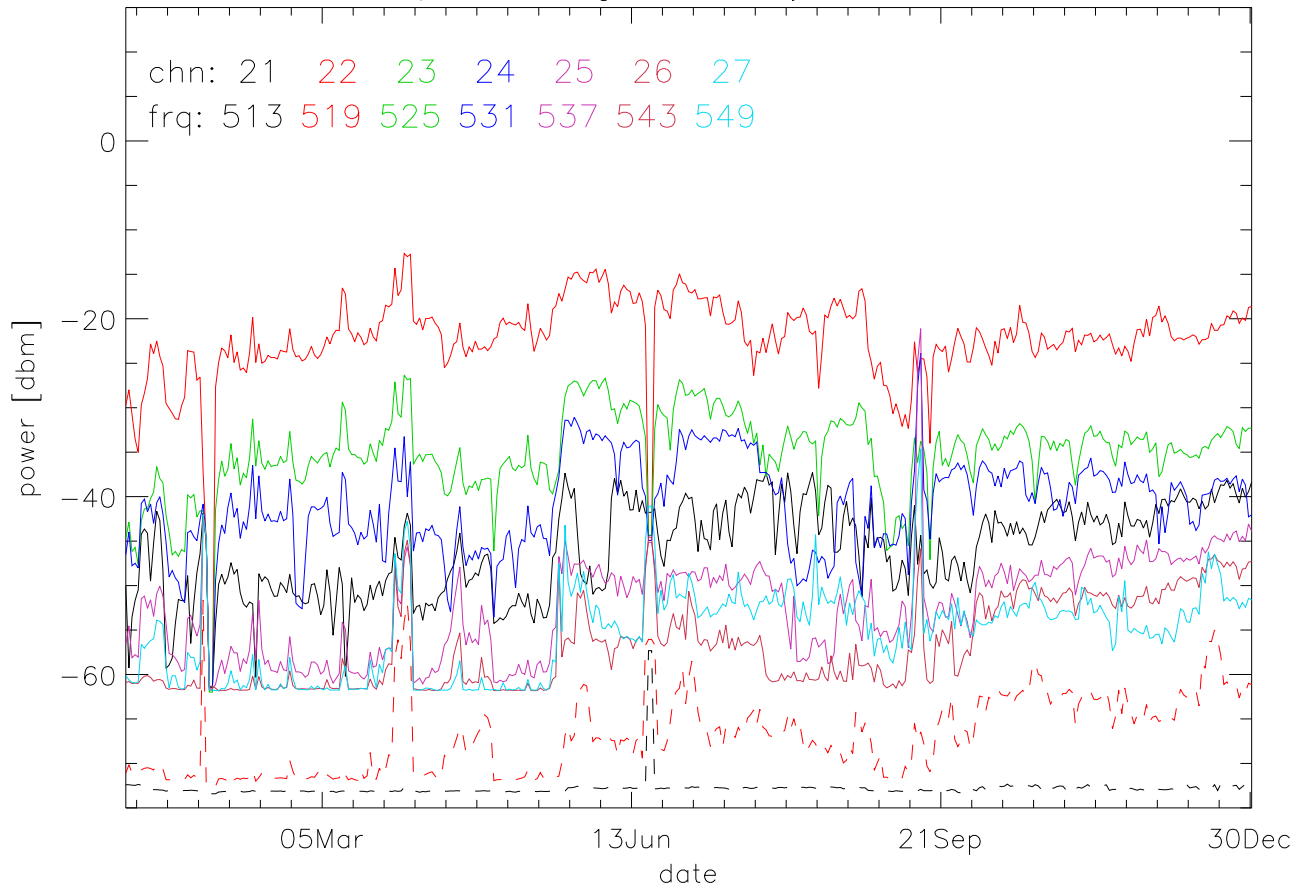

TV stations hilltopMonitoring 2006:daily mean. 550Mhz RfiBand

TV stations hilltopMonitoring 2006:daily mean. 550Mhz RfiBand

TV stations hilltopMonitoring 2006:daily mean. 550Mhz RfiBand

TV stations hilltopMonitoring 2006:daily mean. 550Mhz RfiBand

TV stations hilltopMonitoring 2006:daily mean. 725Mhz RfiBand

TV stations hilltopMonitoring 2006:daily mean. 725Mhz RfiBand

TV stations hilltopMonitoring 2006:daily mean. 725Mhz RfiBand

TV stations hilltopMonitoring 2006:daily mean. 725Mhz RfiBand

TV stations hilltopMonitoring 2006:daily mean. 725Mhz RfiBand