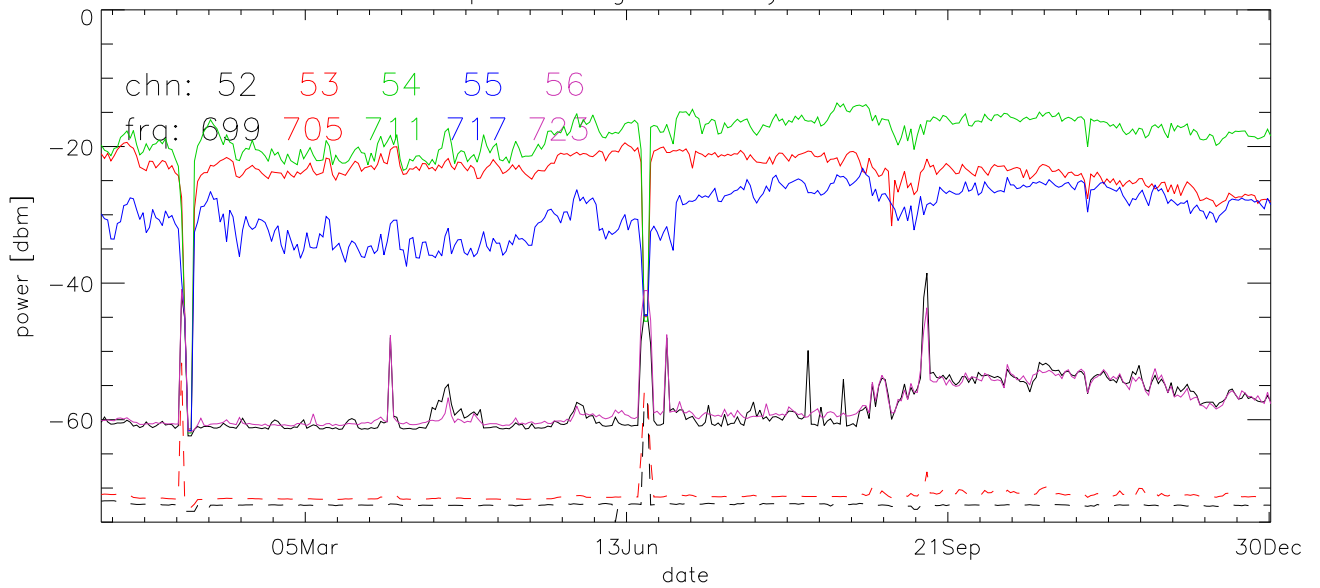

TV stations hilltopMonitoring 2006:daily mean. 550Mhz RfiBand

TV stations hilltopMonitoring 2006:daily mean. 550Mhz RfiBand

TV stations hilltopMonitoring 2006:daily mean. 550Mhz RfiBand

TV stations hilltopMonitoring 2006:daily mean. 550Mhz RfiBand

TV stations hilltopMonitoring 2006:daily mean. 725Mhz RfiBand

TV stations hilltopMonitoring 2006:daily mean. 725Mhz RfiBand

TV stations hilltopMonitoring 2006:daily mean. 725Mhz RfiBand

TV stations hilltopMonitoring 2006:daily mean. 725Mhz RfiBand

TV stations hilltopMonitoring 2006:daily mean. 725Mhz RfiBand