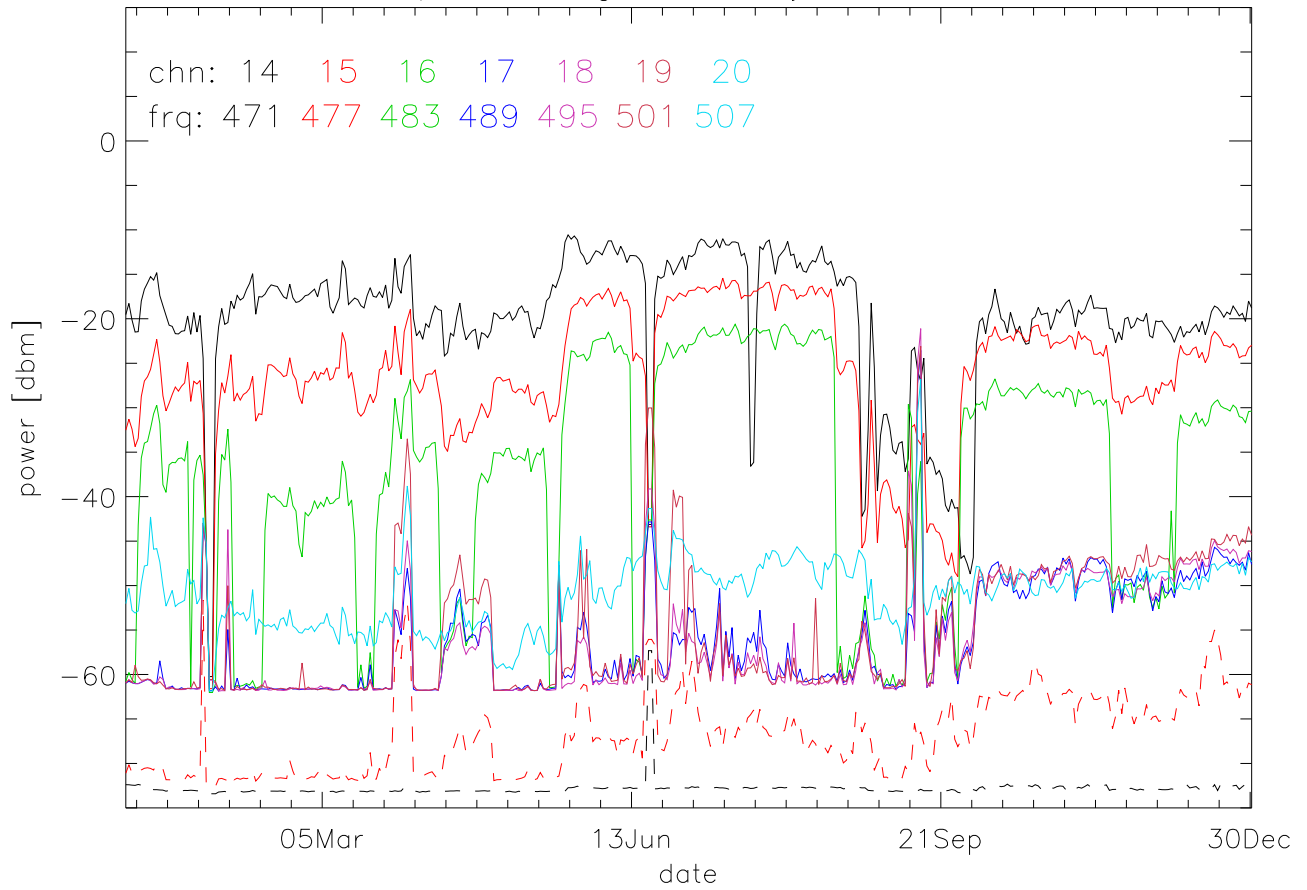

TV stations hilltopMonitoring 2006:daily mean. 550Mhz RfiBand

TV stations hilltopMonitoring 2006:daily mean. 550Mhz RfiBand

TV stations hilltopMonitoring 2006:daily mean. 550Mhz RfiBand

TV stations hilltopMonitoring 2006:daily mean. 550Mhz RfiBand

TV stations hilltopMonitoring 2006:daily mean. 725Mhz RfiBand

TV stations hilltopMonitoring 2006:daily mean. 725Mhz RfiBand

TV stations hilltopMonitoring 2006:daily mean. 725Mhz RfiBand

TV stations hilltopMonitoring 2006:daily mean. 725Mhz RfiBand

TV stations hilltopMonitoring 2006:daily mean. 725Mhz RfiBand