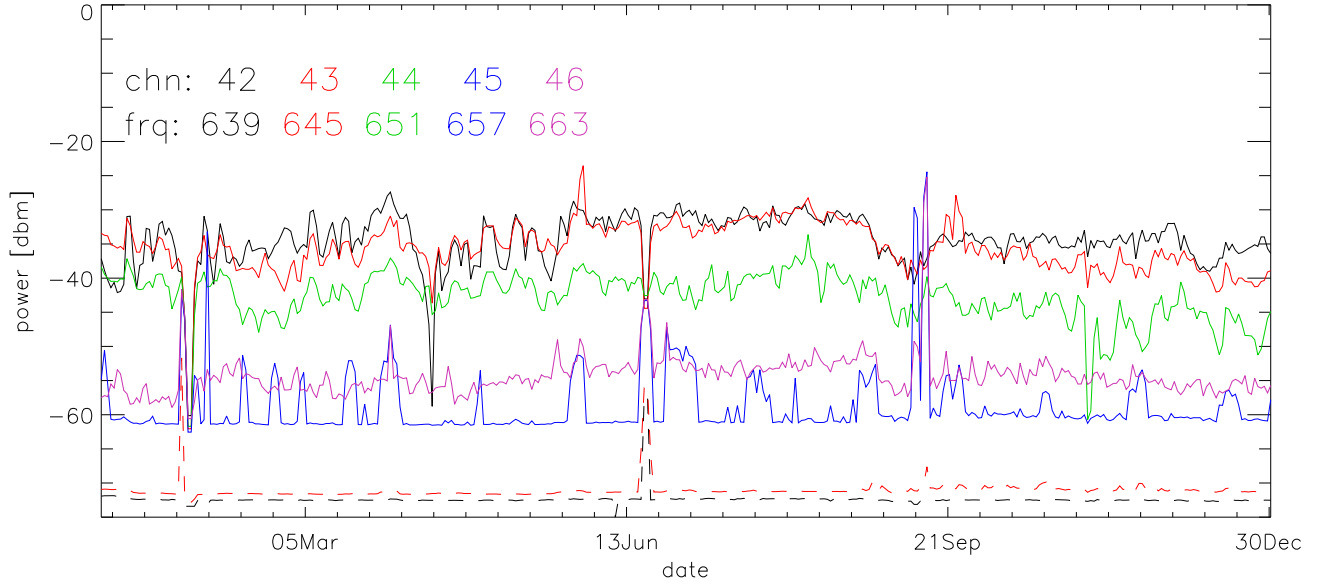

TV stations hilltopMonitoring 2006:daily mean. 550Mhz RfiBand

TV stations hilltopMonitoring 2006:daily mean. 550Mhz RfiBand

TV stations hilltopMonitoring 2006:daily mean. 550Mhz RfiBand

TV stations hilltopMonitoring 2006:daily mean. 550Mhz RfiBand

TV stations hilltopMonitoring 2006:daily mean. 725Mhz RfiBand

TV stations hilltopMonitoring 2006:daily mean. 725Mhz RfiBand

TV stations hilltopMonitoring 2006:daily mean. 725Mhz RfiBand

TV stations hilltopMonitoring 2006:daily mean. 725Mhz RfiBand

TV stations hilltopMonitoring 2006:daily mean. 725Mhz RfiBand