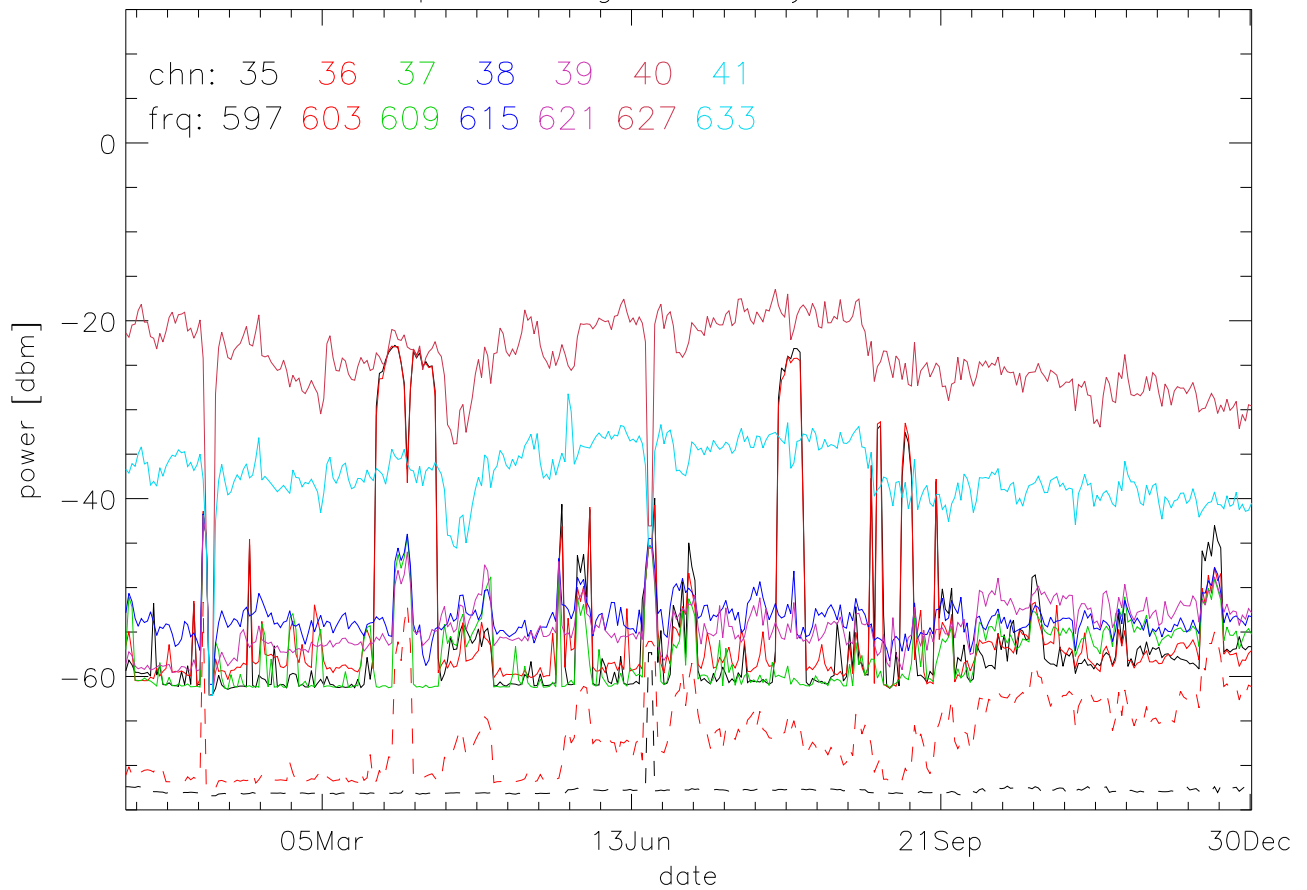

TV stations hilltopMonitoring 2006:daily mean. 550Mhz RfiBand

TV stations hilltopMonitoring 2006:daily mean. 550Mhz RfiBand

TV stations hilltopMonitoring 2006:daily mean. 550Mhz RfiBand

TV stations hilltopMonitoring 2006:daily mean. 550Mhz RfiBand

TV stations hilltopMonitoring 2006:daily mean. 725Mhz RfiBand

TV stations hilltopMonitoring 2006:daily mean. 725Mhz RfiBand

TV stations hilltopMonitoring 2006:daily mean. 725Mhz RfiBand

TV stations hilltopMonitoring 2006:daily mean. 725Mhz RfiBand

TV stations hilltopMonitoring 2006:daily mean. 725Mhz RfiBand