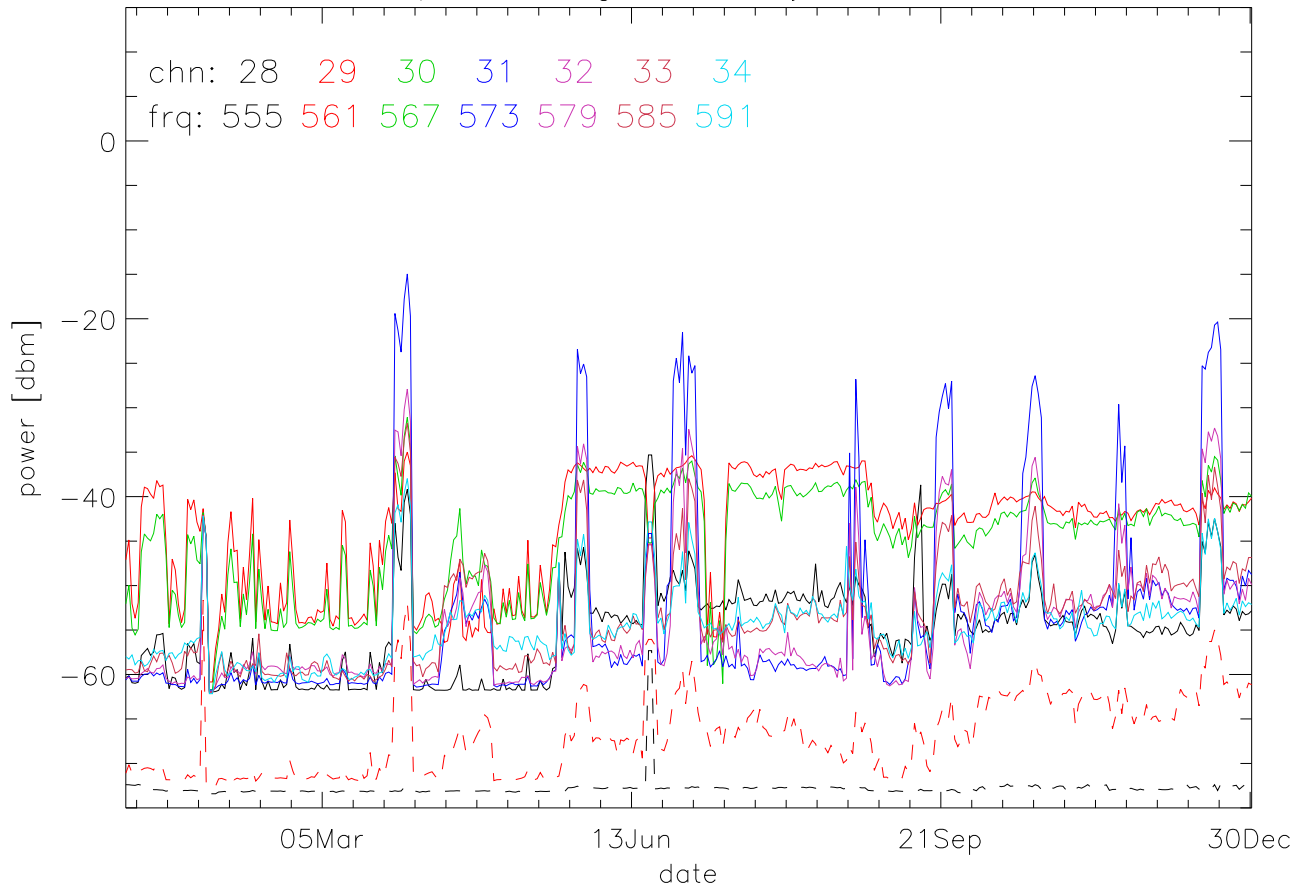

TV stations hilltopMonitoring 2006:daily mean. 550Mhz RfiBand

TV stations hilltopMonitoring 2006:daily mean. 550Mhz RfiBand

TV stations hilltopMonitoring 2006:daily mean. 550Mhz RfiBand

TV stations hilltopMonitoring 2006:daily mean. 550Mhz RfiBand

TV stations hilltopMonitoring 2006:daily mean. 725Mhz RfiBand

TV stations hilltopMonitoring 2006:daily mean. 725Mhz RfiBand

TV stations hilltopMonitoring 2006:daily mean. 725Mhz RfiBand

TV stations hilltopMonitoring 2006:daily mean. 725Mhz RfiBand

TV stations hilltopMonitoring 2006:daily mean. 725Mhz RfiBand