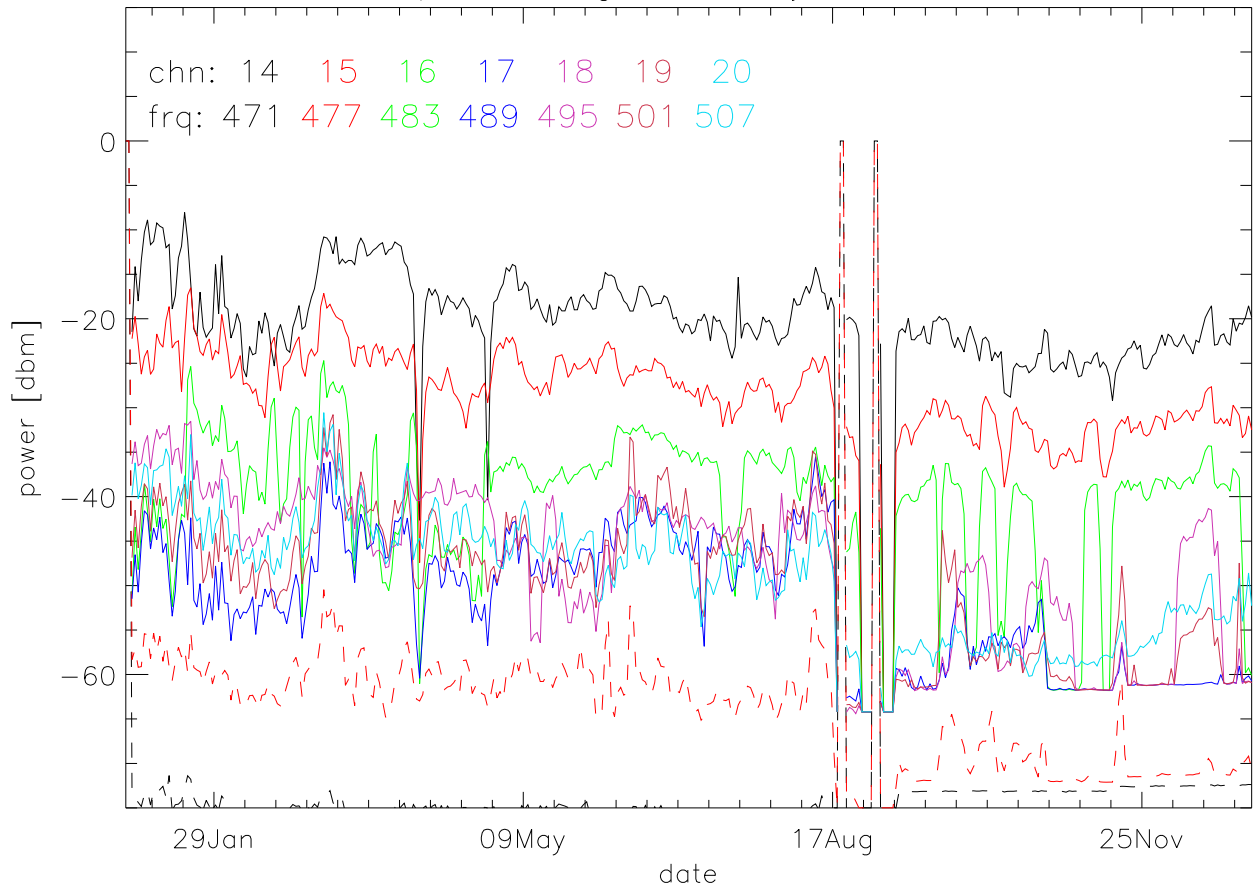

TV stations hilltopMonitoring 2005:daily mean. 550Mhz RfiBand

TV stations hilltopMonitoring 2005:daily mean. 550Mhz RfiBand

TV stations hilltopMonitoring 2005:daily mean. 550Mhz RfiBand

TV stations hilltopMonitoring 2005:daily mean. 550Mhz RfiBand

TV stations hilltopMonitoring 2005:daily mean. 725Mhz RfiBand

TV stations hilltopMonitoring 2005:daily mean. 725Mhz RfiBand