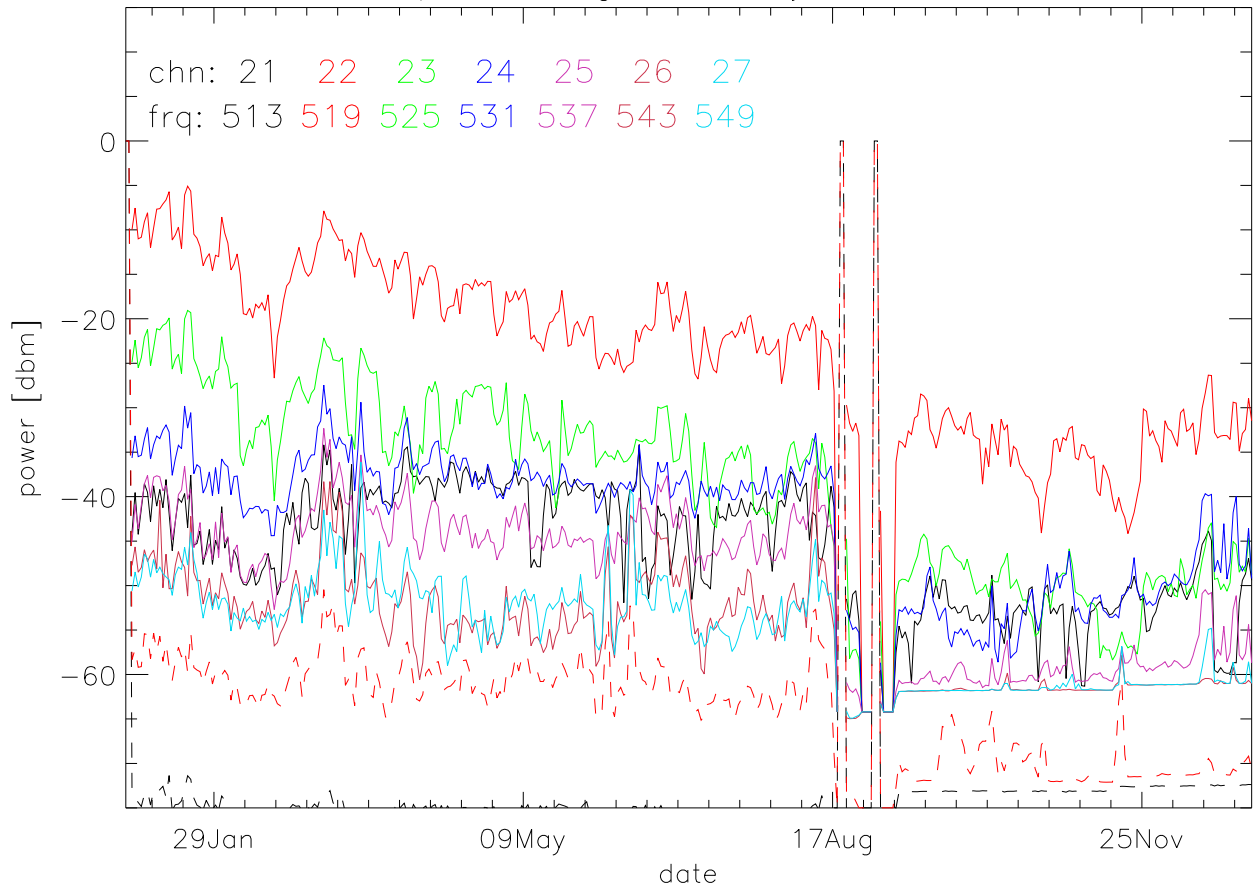

TV stations hilltopMonitoring 2005:daily mean. 550Mhz RfiBand

TV stations hilltopMonitoring 2005:daily mean. 550Mhz RfiBand

TV stations hilltopMonitoring 2005:daily mean. 550Mhz RfiBand

TV stations hilltopMonitoring 2005:daily mean. 550Mhz RfiBand

TV stations hilltopMonitoring 2005:daily mean. 725Mhz RfiBand

TV stations hilltopMonitoring 2005:daily mean. 725Mhz RfiBand