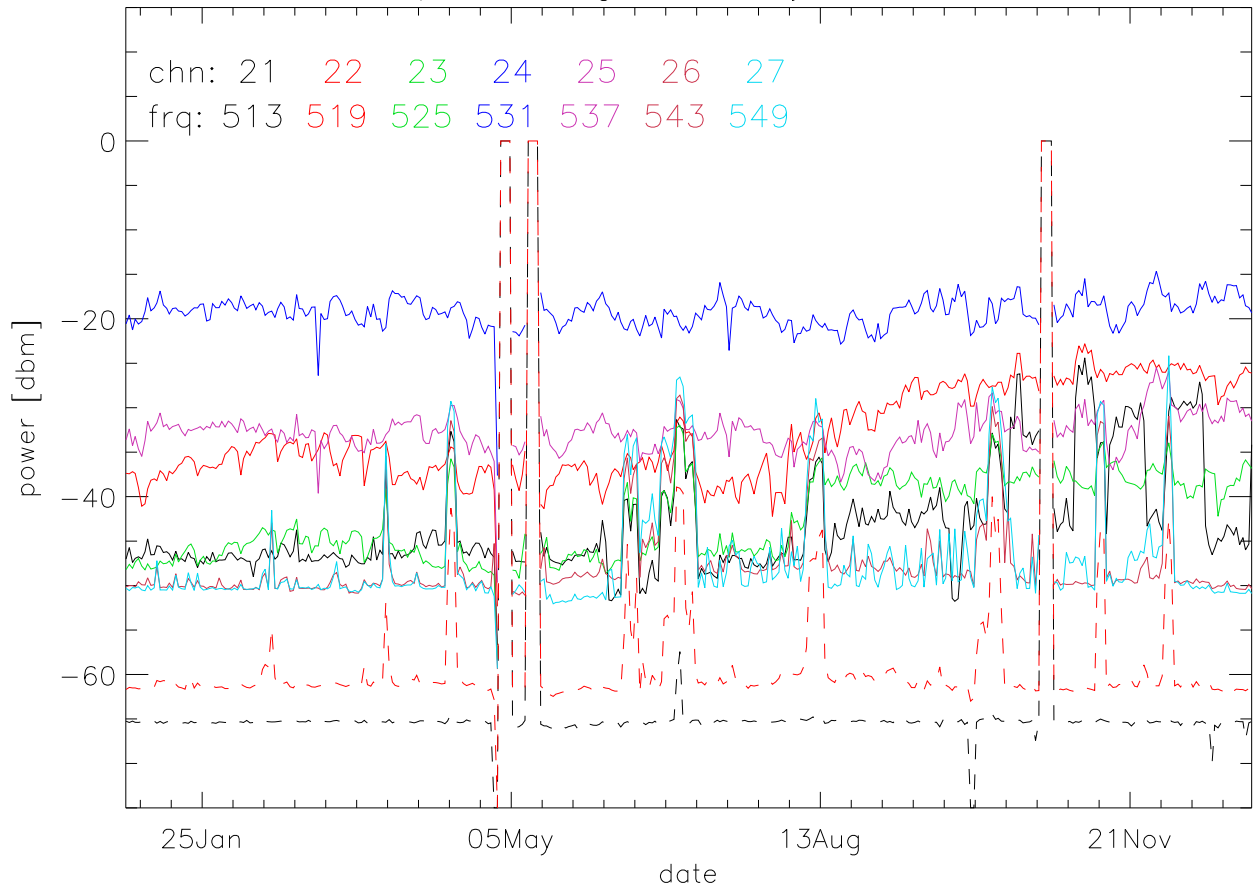

TV stations hilltopMonitoring 2002:daily mean. 550Mhz RfiBand

TV stations hilltopMonitoring 2002:daily mean. 550Mhz RfiBand

TV stations hilltopMonitoring 2002:daily mean. 550Mhz RfiBand

TV stations hilltopMonitoring 2002:daily mean. 550Mhz RfiBand

TV stations hilltopMonitoring 2002:daily mean. 725Mhz RfiBand

TV stations hilltopMonitoring 2002:daily mean. 725Mhz RfiBand

TV stations hilltopMonitoring 2002:daily mean. 725Mhz RfiBand

TV stations hilltopMonitoring 2002:daily mean. 725Mhz RfiBand

TV stations hilltopMonitoring 2002:daily mean. 725Mhz RfiBand