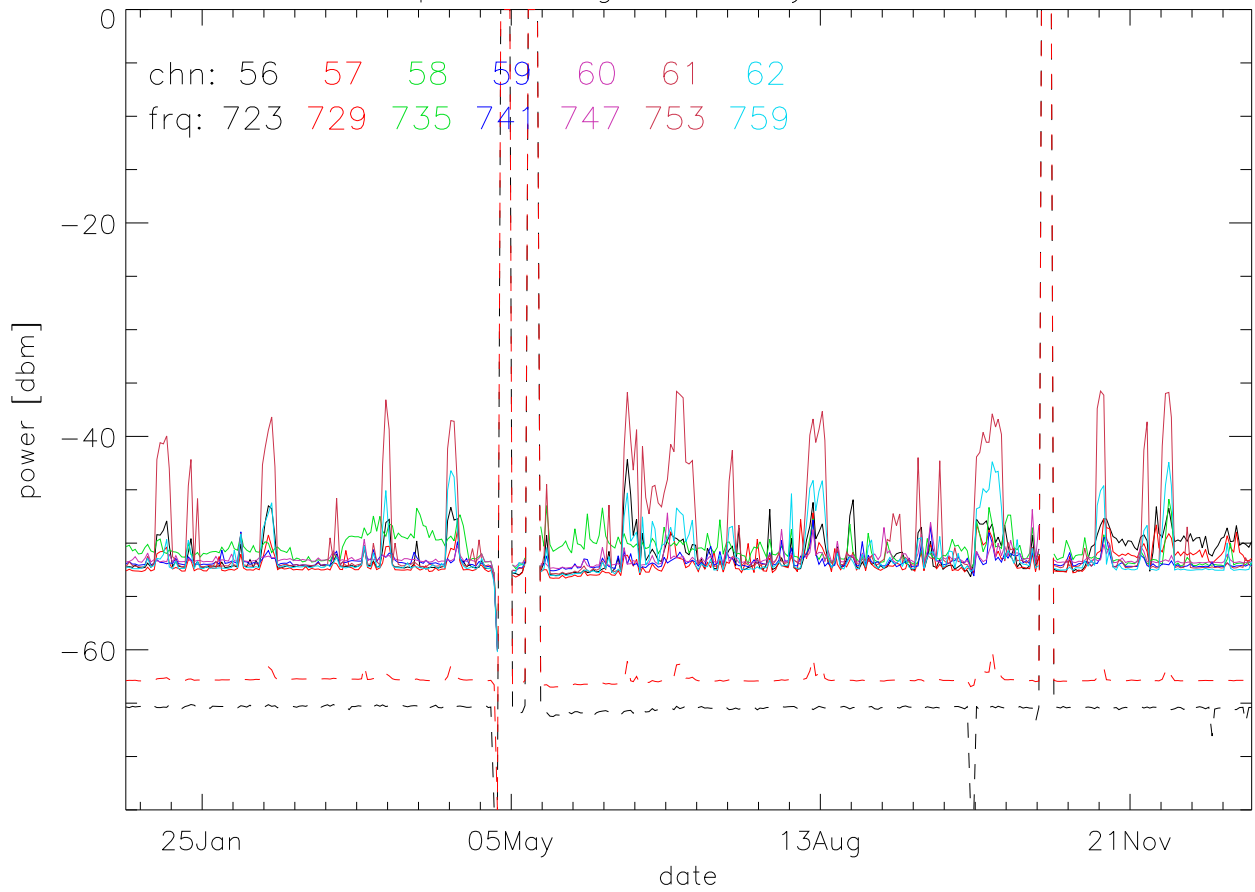

TV stations hilltopMonitoring 2002:daily mean. 725Mhz RfiBand

TV stations hilltopMonitoring 2002:daily mean. 725Mhz RfiBand

TV stations hilltopMonitoring 2002:daily mean. 725Mhz RfiBand

TV stations hilltopMonitoring 2002:daily mean. 725Mhz RfiBand

TV stations hilltopMonitoring 2002:daily mean. 725Mhz RfiBand