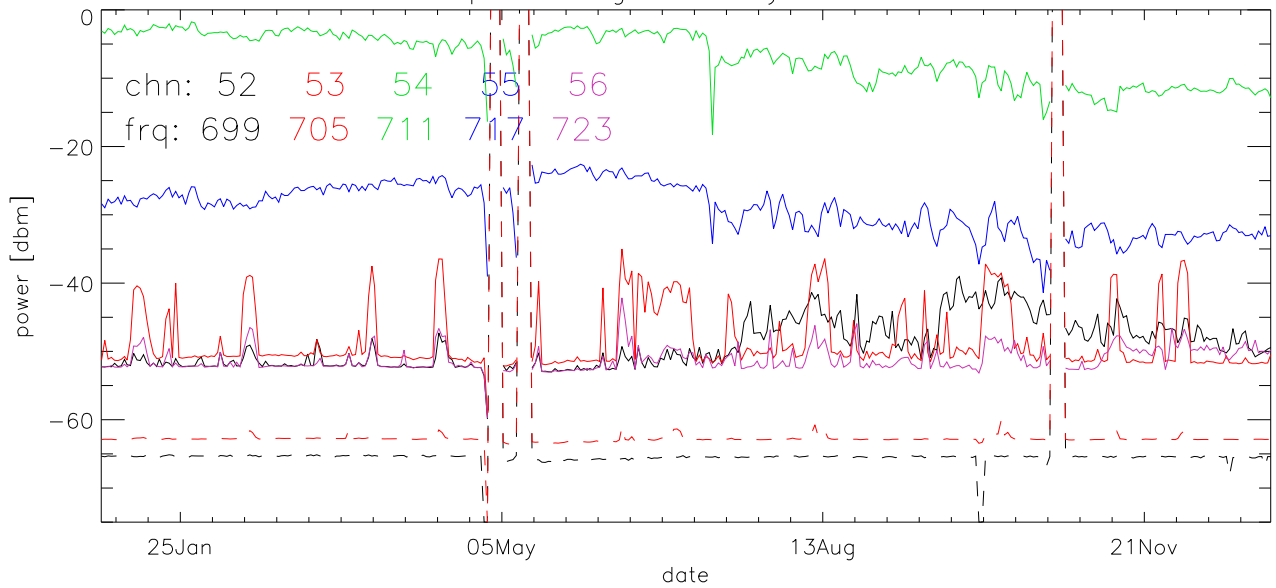

TV stations hilltopMonitoring 2002:daily mean. 550Mhz RfiBand

TV stations hilltopMonitoring 2002:daily mean. 550Mhz RfiBand

TV stations hilltopMonitoring 2002:daily mean. 550Mhz RfiBand

TV stations hilltopMonitoring 2002:daily mean. 550Mhz RfiBand

TV stations hilltopMonitoring 2002:daily mean. 725Mhz RfiBand

TV stations hilltopMonitoring 2002:daily mean. 725Mhz RfiBand

TV stations hilltopMonitoring 2002:daily mean. 725Mhz RfiBand

TV stations hilltopMonitoring 2002:daily mean. 725Mhz RfiBand

TV stations hilltopMonitoring 2002:daily mean. 725Mhz RfiBand