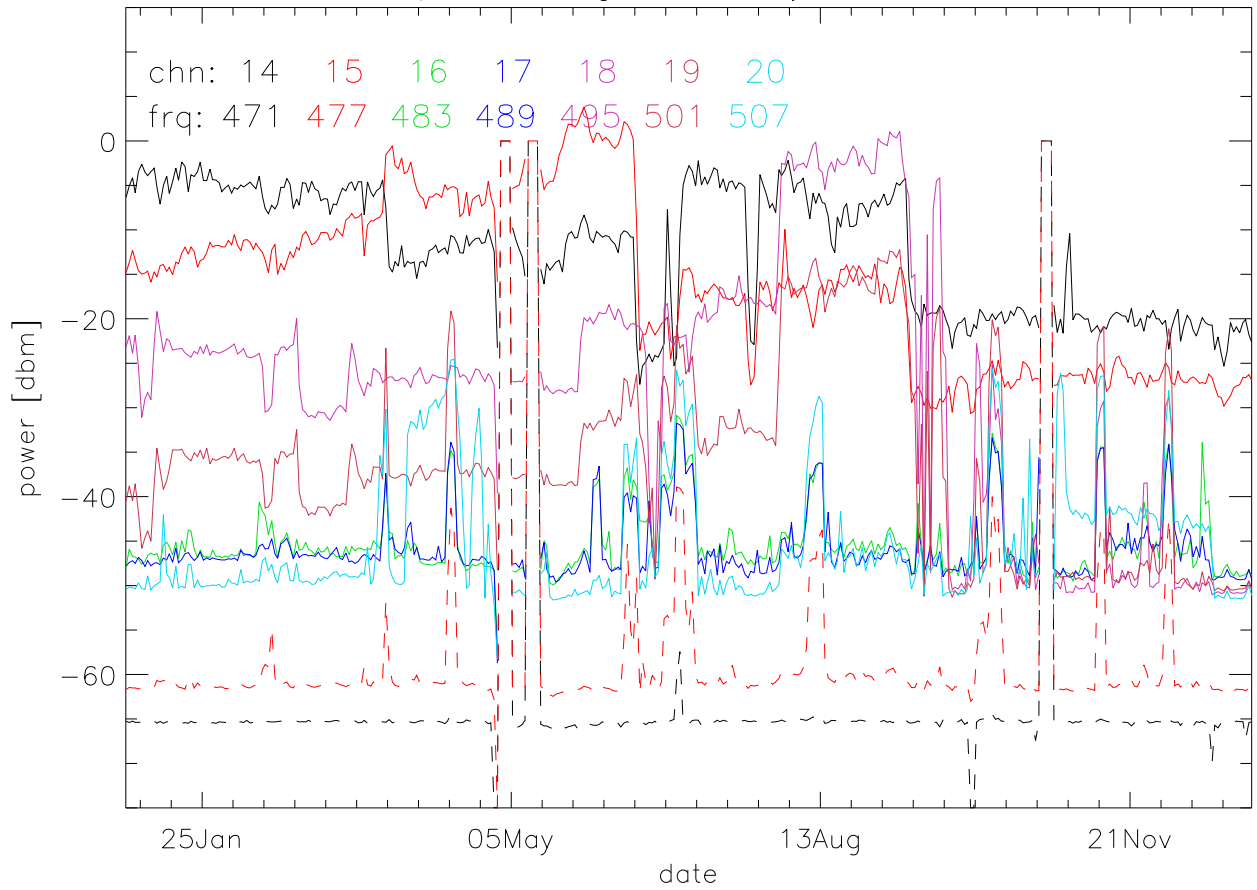

TV stations hilltopMonitoring 2002:daily mean. 550Mhz RfiBand

TV stations hilltopMonitoring 2002:daily mean. 550Mhz RfiBand

TV stations hilltopMonitoring 2002:daily mean. 550Mhz RfiBand

TV stations hilltopMonitoring 2002:daily mean. 550Mhz RfiBand

TV stations hilltopMonitoring 2002:daily mean. 725Mhz RfiBand

TV stations hilltopMonitoring 2002:daily mean. 725Mhz RfiBand

TV stations hilltopMonitoring 2002:daily mean. 725Mhz RfiBand

TV stations hilltopMonitoring 2002:daily mean. 725Mhz RfiBand

TV stations hilltopMonitoring 2002:daily mean. 725Mhz RfiBand