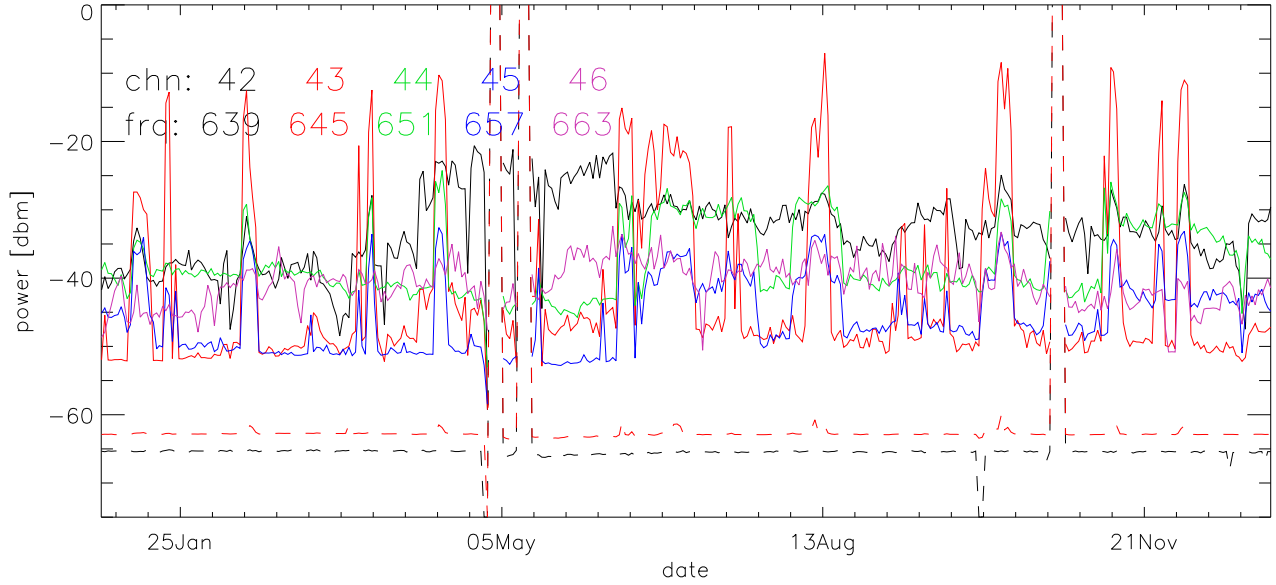

TV stations hilltopMonitoring 2002:daily mean. 550Mhz RfiBand

TV stations hilltopMonitoring 2002:daily mean. 550Mhz RfiBand

TV stations hilltopMonitoring 2002:daily mean. 550Mhz RfiBand

TV stations hilltopMonitoring 2002:daily mean. 550Mhz RfiBand

TV stations hilltopMonitoring 2002:daily mean. 725Mhz RfiBand

TV stations hilltopMonitoring 2002:daily mean. 725Mhz RfiBand

TV stations hilltopMonitoring 2002:daily mean. 725Mhz RfiBand

TV stations hilltopMonitoring 2002:daily mean. 725Mhz RfiBand

TV stations hilltopMonitoring 2002:daily mean. 725Mhz RfiBand