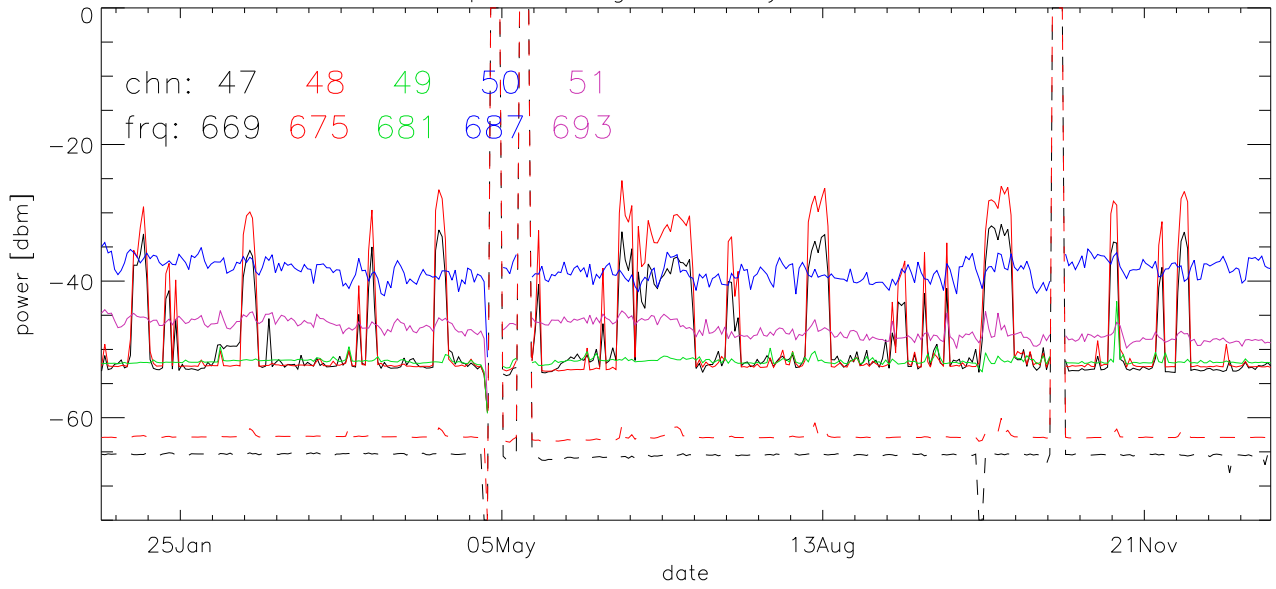

TV stations hilltopMonitoring 2002:daily mean. 550Mhz RfiBand

TV stations hilltopMonitoring 2002:daily mean. 550Mhz RfiBand

TV stations hilltopMonitoring 2002:daily mean. 550Mhz RfiBand

TV stations hilltopMonitoring 2002:daily mean. 550Mhz RfiBand

TV stations hilltopMonitoring 2002:daily mean. 725Mhz RfiBand

TV stations hilltopMonitoring 2002:daily mean. 725Mhz RfiBand

TV stations hilltopMonitoring 2002:daily mean. 725Mhz RfiBand

TV stations hilltopMonitoring 2002:daily mean. 725Mhz RfiBand

TV stations hilltopMonitoring 2002:daily mean. 725Mhz RfiBand