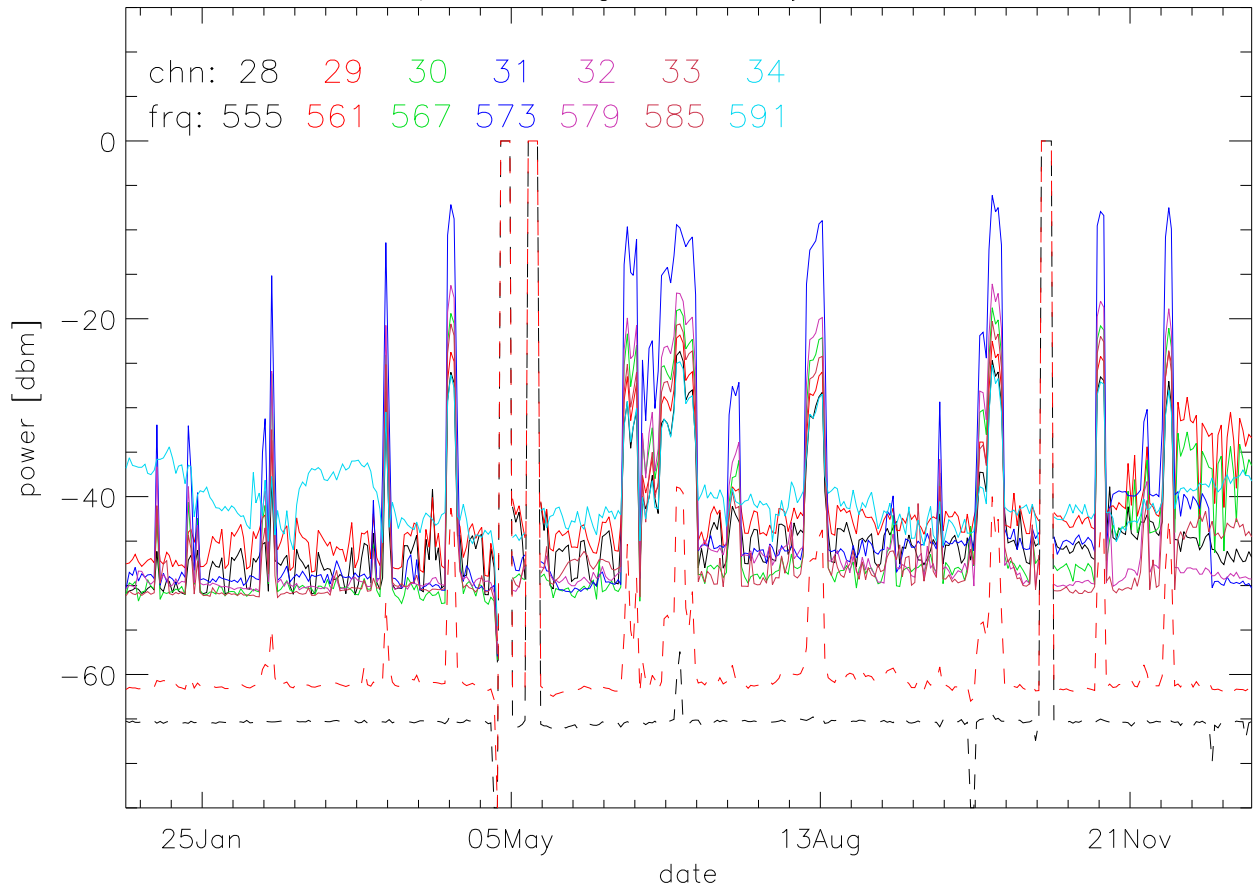

TV stations hilltopMonitoring 2002:daily mean. 550Mhz RfiBand

TV stations hilltopMonitoring 2002:daily mean. 550Mhz RfiBand

TV stations hilltopMonitoring 2002:daily mean. 550Mhz RfiBand

TV stations hilltopMonitoring 2002:daily mean. 550Mhz RfiBand

TV stations hilltopMonitoring 2002:daily mean. 725Mhz RfiBand

TV stations hilltopMonitoring 2002:daily mean. 725Mhz RfiBand

TV stations hilltopMonitoring 2002:daily mean. 725Mhz RfiBand

TV stations hilltopMonitoring 2002:daily mean. 725Mhz RfiBand

TV stations hilltopMonitoring 2002:daily mean. 725Mhz RfiBand