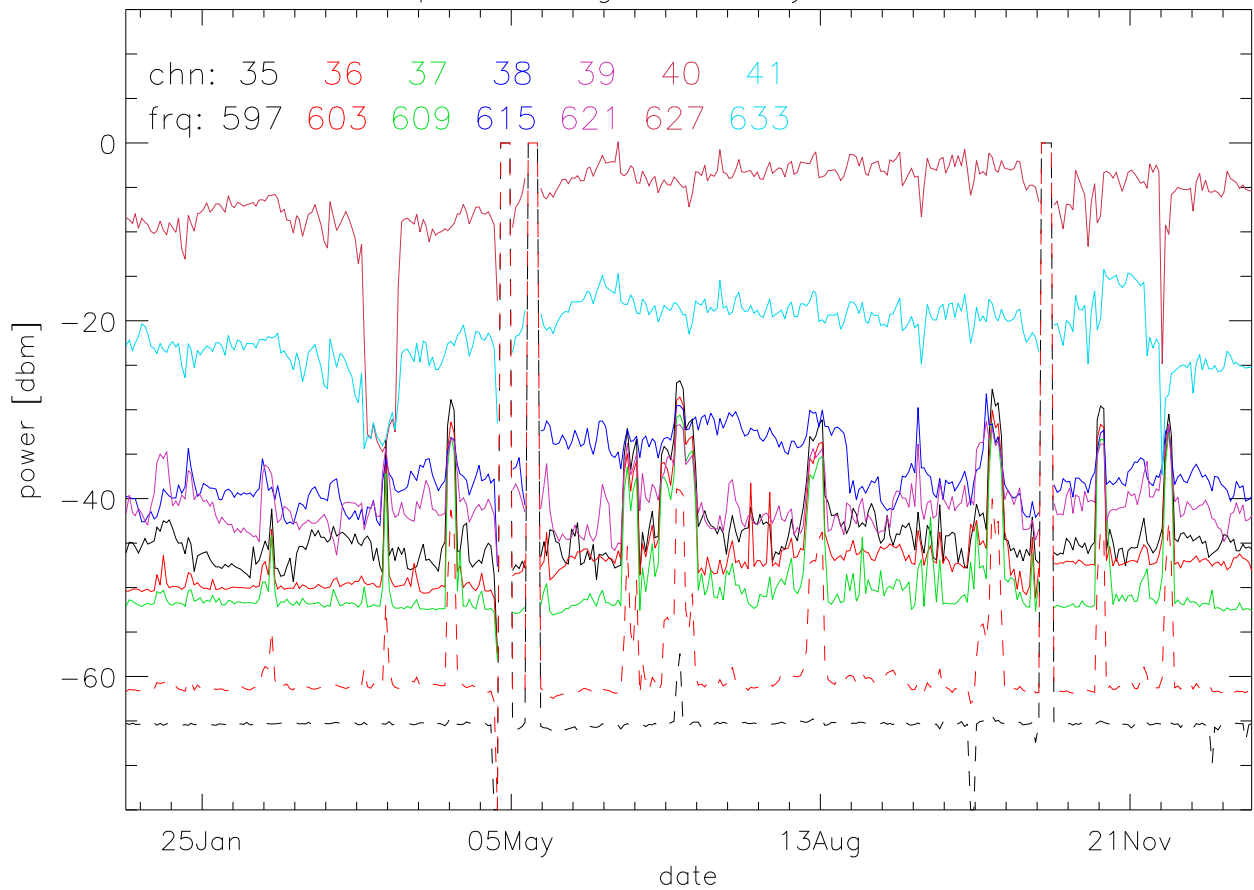

TV stations hilltopMonitoring 2002:daily mean. 550Mhz RfiBand

TV stations hilltopMonitoring 2002:daily mean. 550Mhz RfiBand

TV stations hilltopMonitoring 2002:daily mean. 550Mhz RfiBand

TV stations hilltopMonitoring 2002:daily mean. 550Mhz RfiBand

TV stations hilltopMonitoring 2002:daily mean. 725Mhz RfiBand

TV stations hilltopMonitoring 2002:daily mean. 725Mhz RfiBand

TV stations hilltopMonitoring 2002:daily mean. 725Mhz RfiBand

TV stations hilltopMonitoring 2002:daily mean. 725Mhz RfiBand

TV stations hilltopMonitoring 2002:daily mean. 725Mhz RfiBand