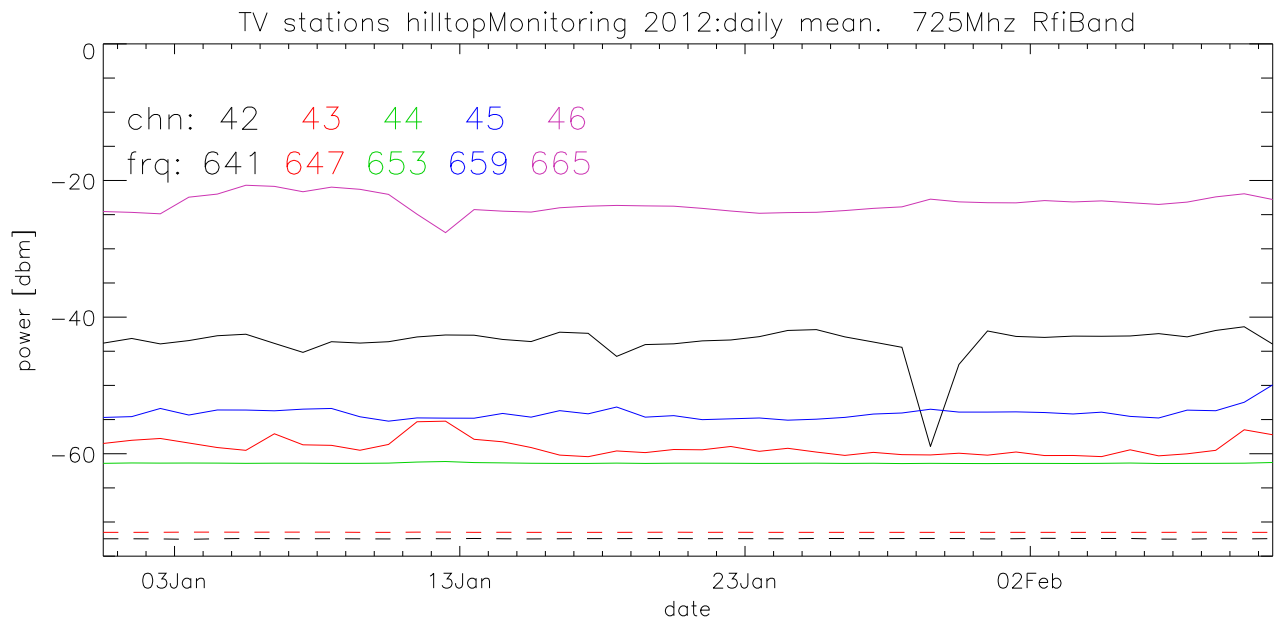

TV stations hilltopMonitoring 2012:daily mean. 550Mhz RfiBand

TV stations hilltopMonitoring 2012:daily mean. 550Mhz RfiBand

TV stations hilltopMonitoring 2012:daily mean. 550Mhz RfiBand

TV stations hilltopMonitoring 2012:daily mean. 550Mhz RfiBand

TV stations hilltopMonitoring 2012:daily mean. 725Mhz RfiBand

TV stations hilltopMonitoring 2012:daily mean. 725Mhz RfiBand