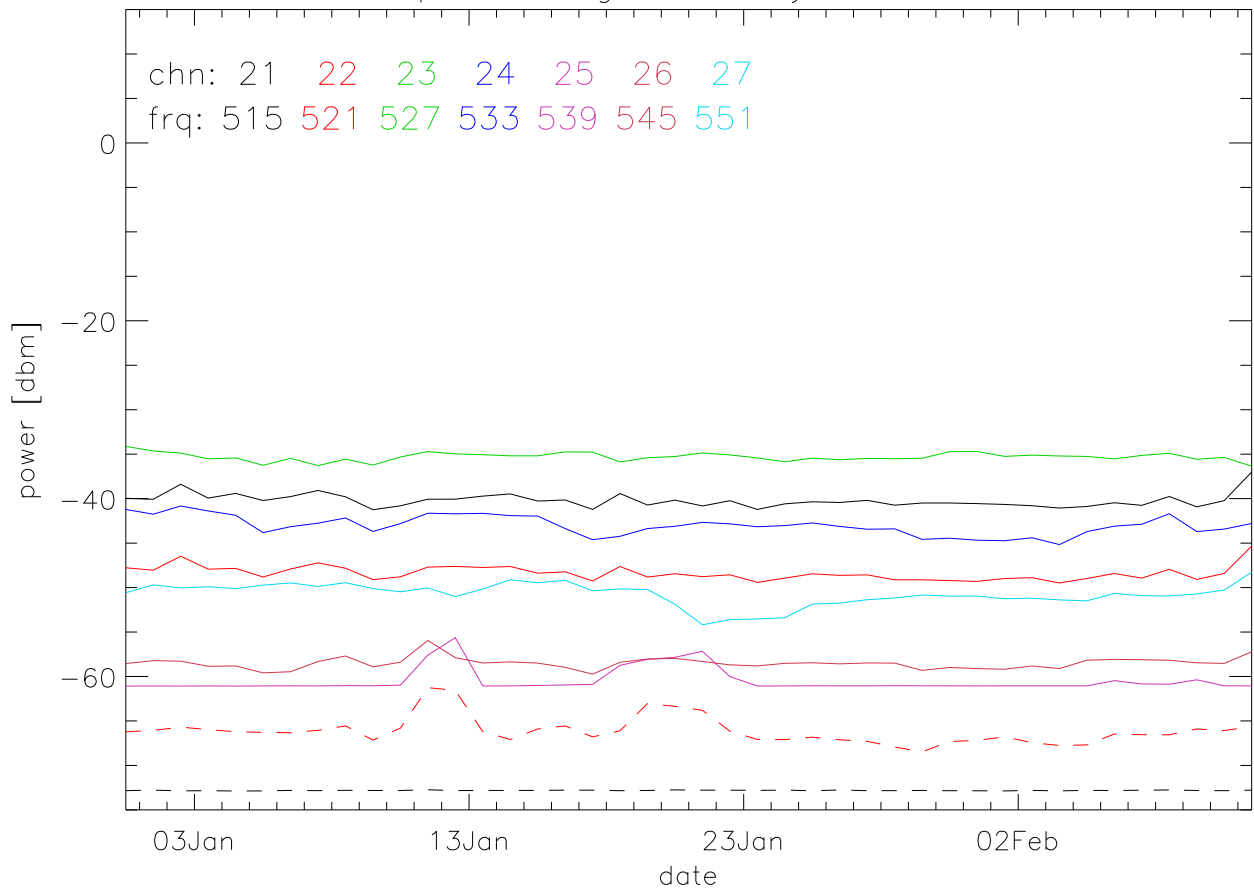

TV stations hilltopMonitoring 2012:daily mean. 550Mhz RfiBand

TV stations hilltopMonitoring 2012:daily mean. 550Mhz RfiBand

TV stations hilltopMonitoring 2012:daily mean. 550Mhz RfiBand

TV stations hilltopMonitoring 2012:daily mean. 550Mhz RfiBand

TV stations hilltopMonitoring 2012:daily mean. 725Mhz RfiBand

TV stations hilltopMonitoring 2012:daily mean. 725Mhz RfiBand