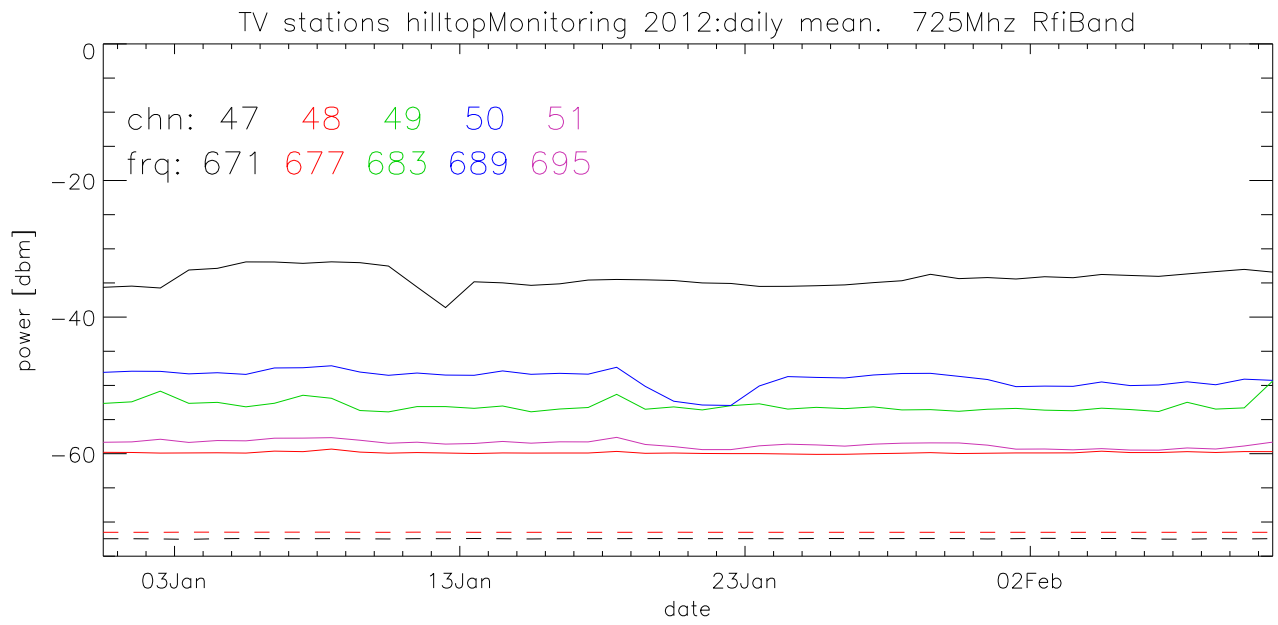

TV stations hilltopMonitoring 2012:daily mean. 550Mhz RfiBand

TV stations hilltopMonitoring 2012:daily mean. 550Mhz RfiBand

TV stations hilltopMonitoring 2012:daily mean. 550Mhz RfiBand

TV stations hilltopMonitoring 2012:daily mean. 550Mhz RfiBand

TV stations hilltopMonitoring 2012:daily mean. 725Mhz RfiBand

TV stations hilltopMonitoring 2012:daily mean. 725Mhz RfiBand