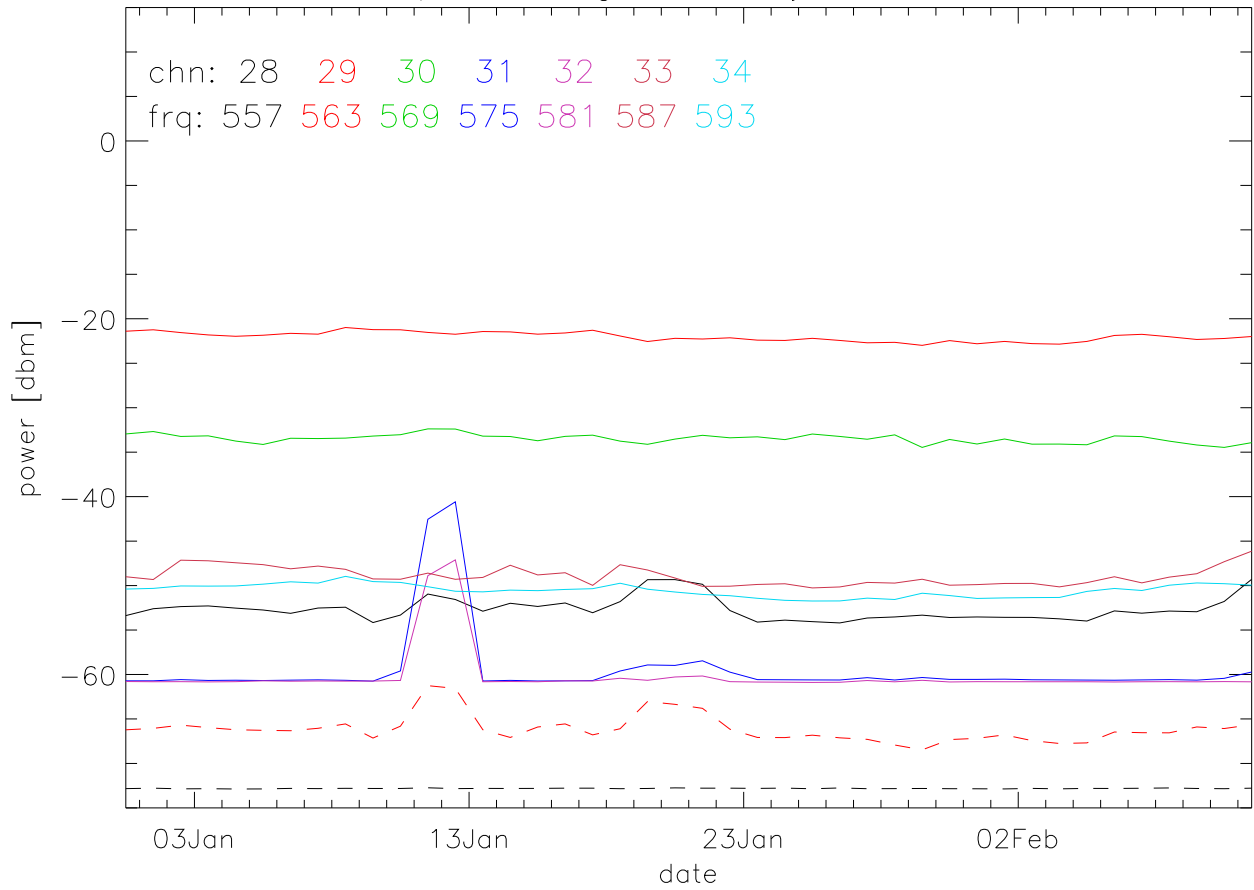

TV stations hilltopMonitoring 2012:daily mean. 550Mhz RfiBand

TV stations hilltopMonitoring 2012:daily mean. 550Mhz RfiBand

TV stations hilltopMonitoring 2012:daily mean. 550Mhz RfiBand

TV stations hilltopMonitoring 2012:daily mean. 550Mhz RfiBand

TV stations hilltopMonitoring 2012:daily mean. 725Mhz RfiBand

TV stations hilltopMonitoring 2012:daily mean. 725Mhz RfiBand