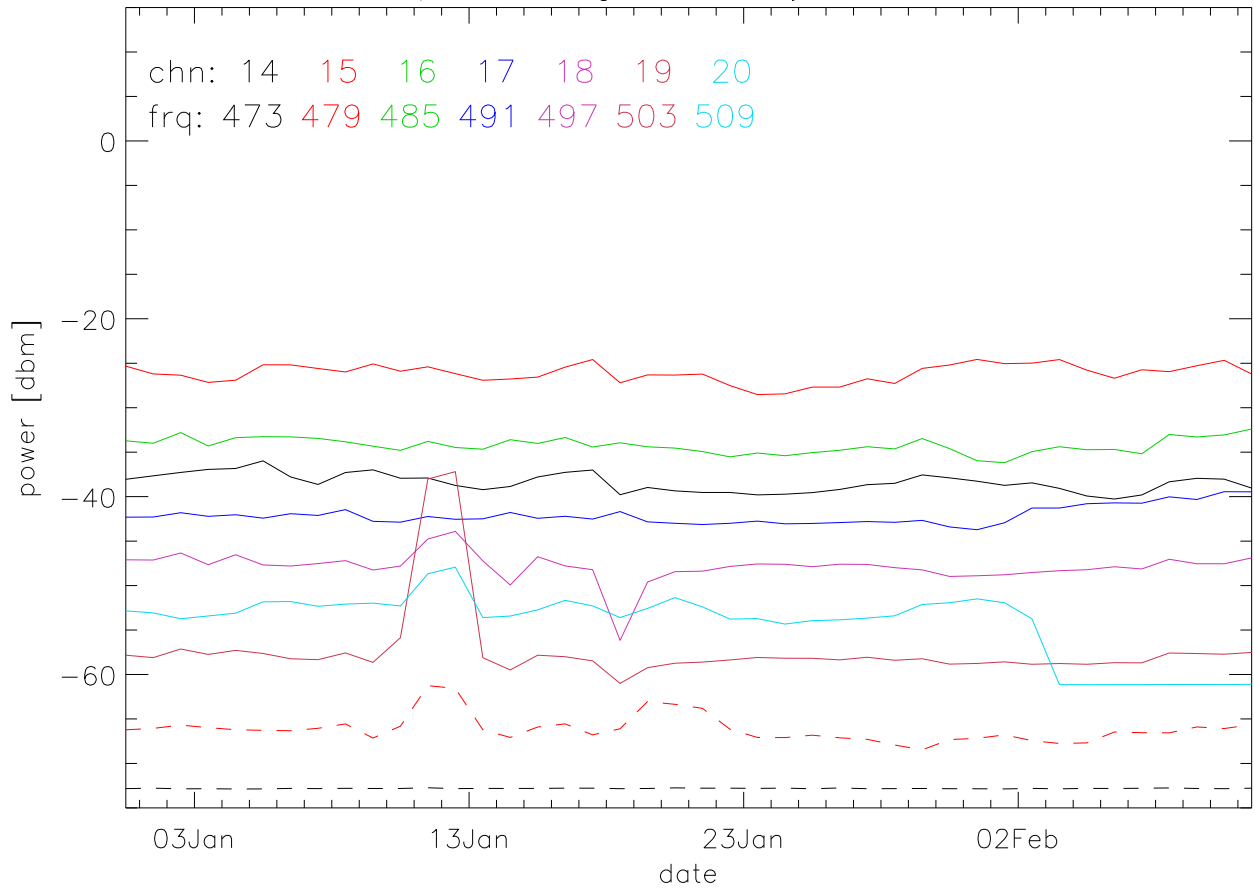

TV stations hilltopMonitoring 2012:daily mean. 550Mhz RfiBand

TV stations hilltopMonitoring 2012:daily mean. 550Mhz RfiBand

TV stations hilltopMonitoring 2012:daily mean. 550Mhz RfiBand

TV stations hilltopMonitoring 2012:daily mean. 550Mhz RfiBand

TV stations hilltopMonitoring 2012:daily mean. 725Mhz RfiBand

TV stations hilltopMonitoring 2012:daily mean. 725Mhz RfiBand