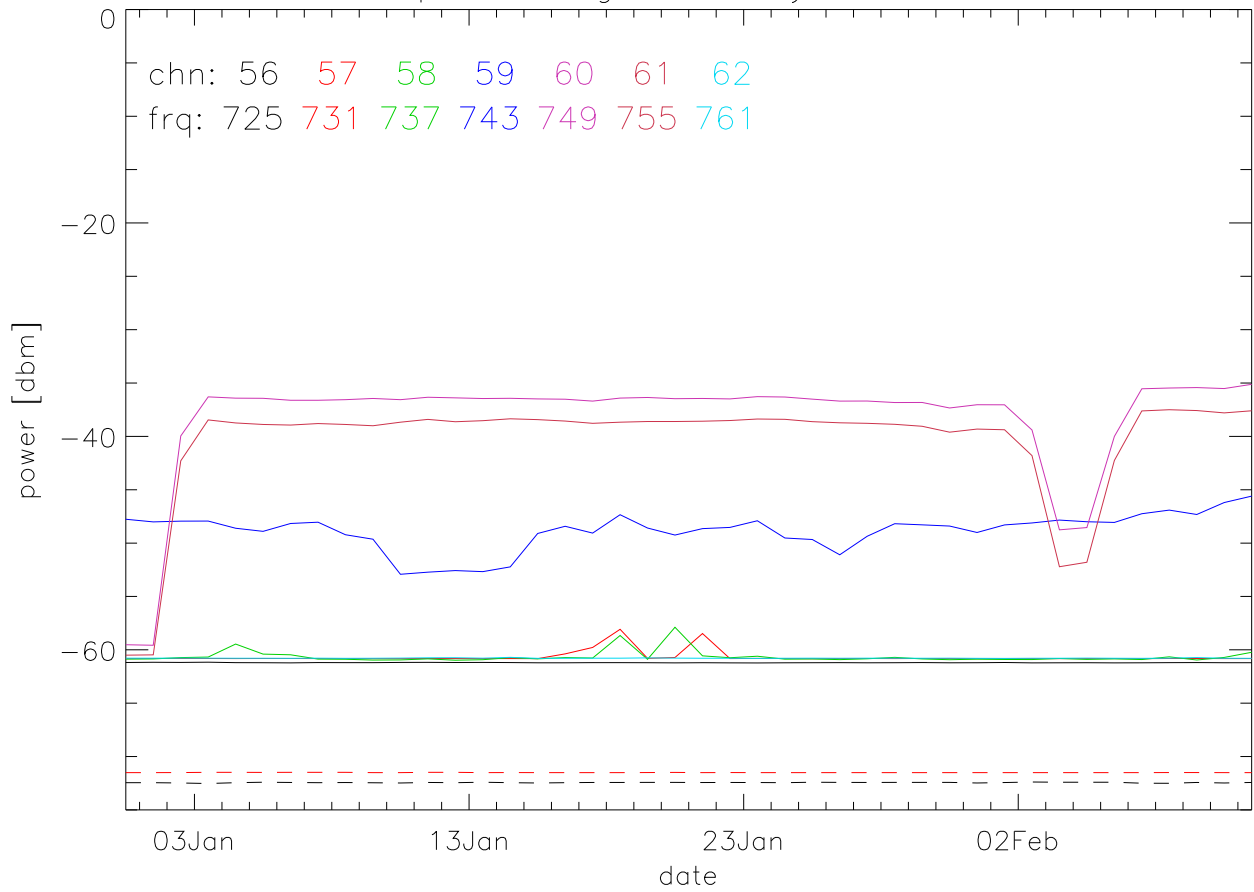

TV stations hilltopMonitoring 2012:daily mean. 550Mhz RfiBand

TV stations hilltopMonitoring 2012:daily mean. 550Mhz RfiBand

TV stations hilltopMonitoring 2012:daily mean. 550Mhz RfiBand

TV stations hilltopMonitoring 2012:daily mean. 550Mhz RfiBand

TV stations hilltopMonitoring 2012:daily mean. 725Mhz RfiBand

TV stations hilltopMonitoring 2012:daily mean. 725Mhz RfiBand