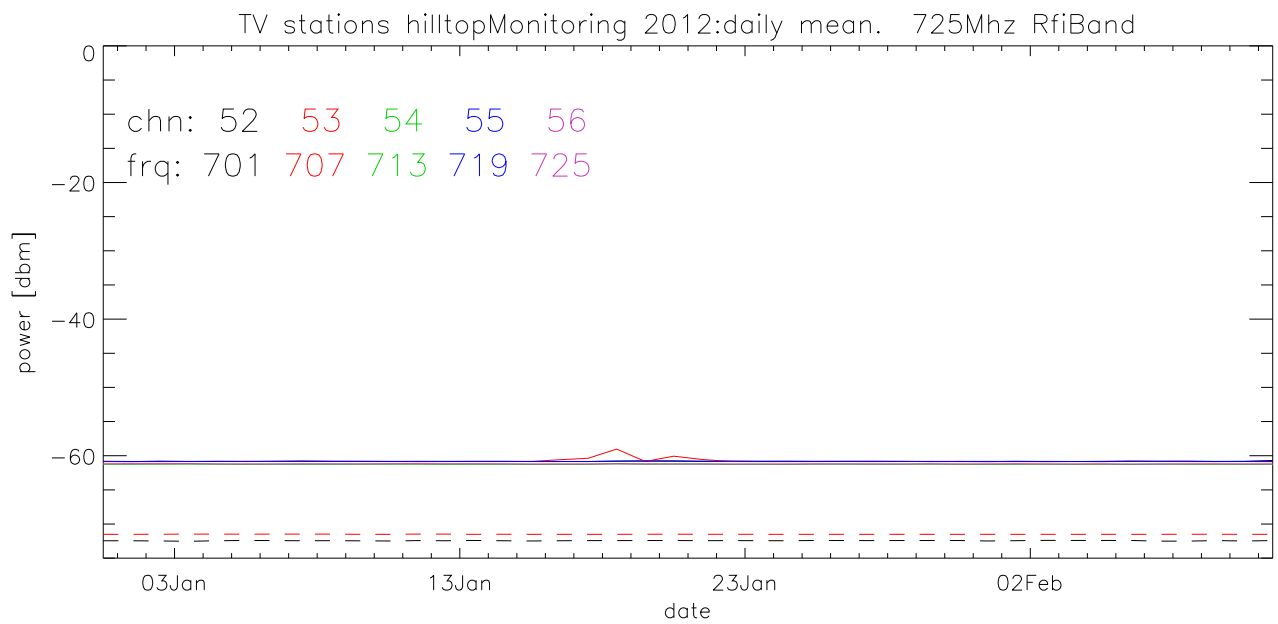

TV stations hilltopMonitoring 2012:daily mean. 550Mhz RfiBand

TV stations hilltopMonitoring 2012:daily mean. 550Mhz RfiBand

TV stations hilltopMonitoring 2012:daily mean. 550Mhz RfiBand

TV stations hilltopMonitoring 2012:daily mean. 550Mhz RfiBand

TV stations hilltopMonitoring 2012:daily mean. 725Mhz RfiBand

TV stations hilltopMonitoring 2012:daily mean. 725Mhz RfiBand