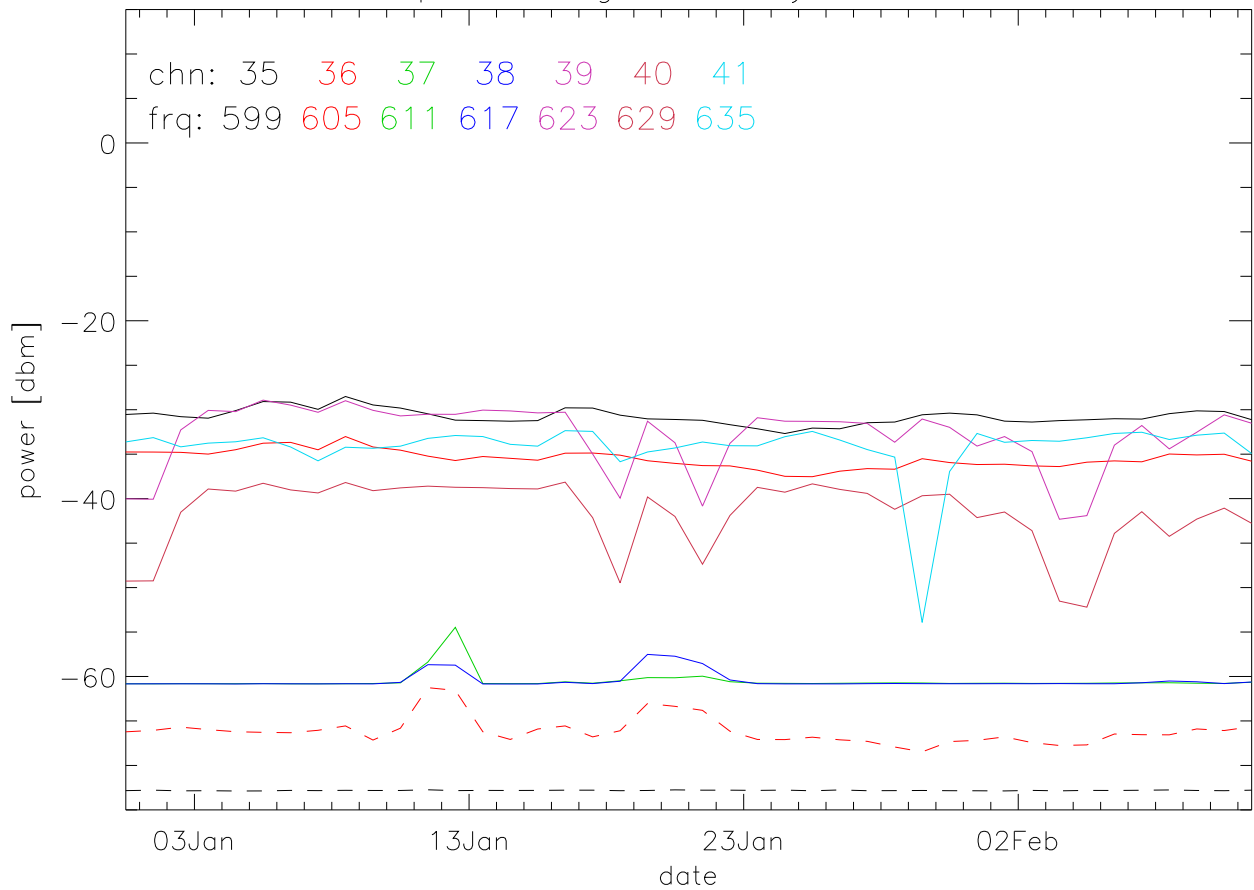

TV stations hilltopMonitoring 2012:daily mean. 550Mhz RfiBand

TV stations hilltopMonitoring 2012:daily mean. 550Mhz RfiBand

TV stations hilltopMonitoring 2012:daily mean. 550Mhz RfiBand

TV stations hilltopMonitoring 2012:daily mean. 550Mhz RfiBand

TV stations hilltopMonitoring 2012:daily mean. 725Mhz RfiBand

TV stations hilltopMonitoring 2012:daily mean. 725Mhz RfiBand