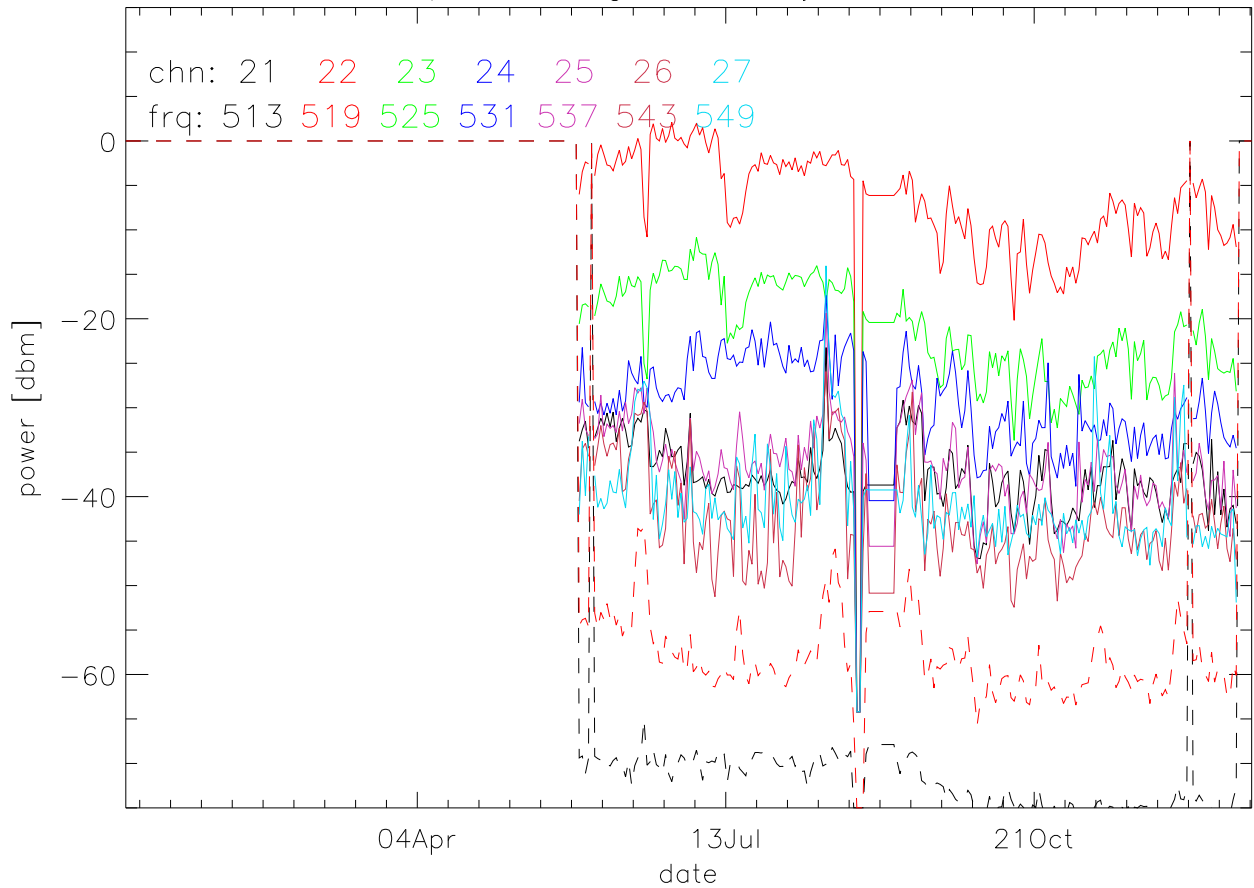

TV stations hilltopMonitoring 2004:daily max. 550Mhz RfiBand

TV stations hilltopMonitoring 2004:daily max. 550Mhz RfiBand

TV stations hilltopMonitoring 2004:daily max. 550Mhz RfiBand

TV stations hilltopMonitoring 2004:daily max. 550Mhz RfiBand

TV stations hilltopMonitoring 2004:daily max. 725Mhz RfiBand

TV stations hilltopMonitoring 2004:daily max. 725Mhz RfiBand