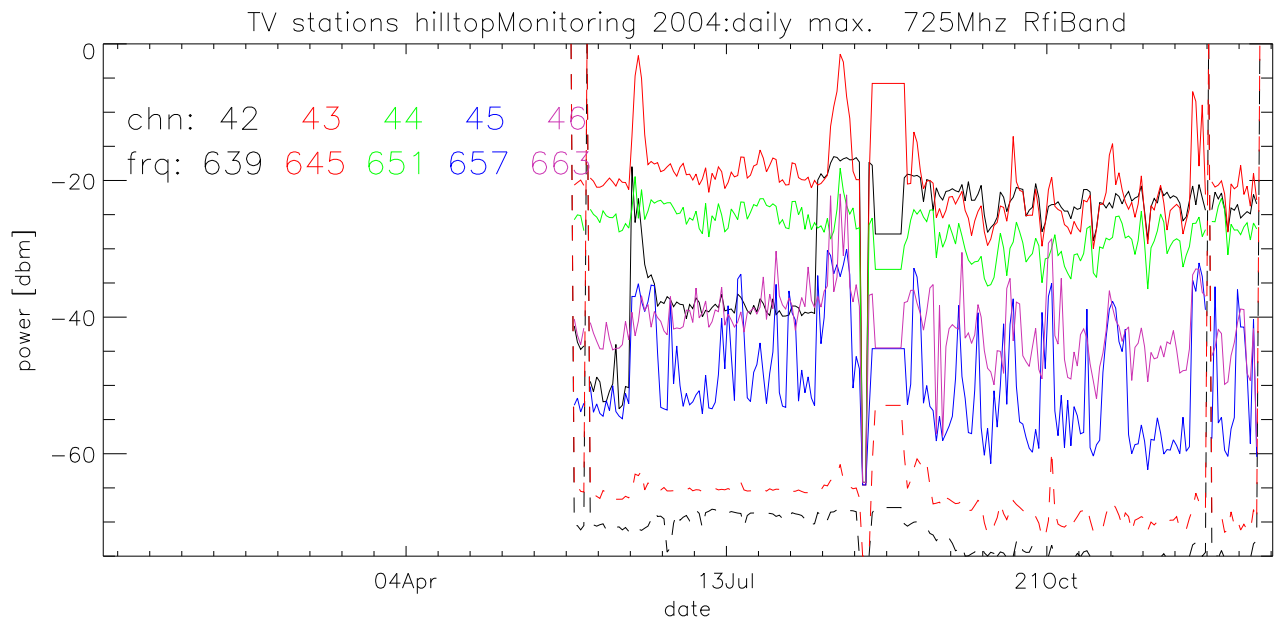

TV stations hilltopMonitoring 2004:daily max. 550Mhz RfiBand

TV stations hilltopMonitoring 2004:daily max. 550Mhz RfiBand

TV stations hilltopMonitoring 2004:daily max. 550Mhz RfiBand

TV stations hilltopMonitoring 2004:daily max. 550Mhz RfiBand

TV stations hilltopMonitoring 2004:daily max. 725Mhz RfiBand

TV stations hilltopMonitoring 2004:daily max. 725Mhz RfiBand