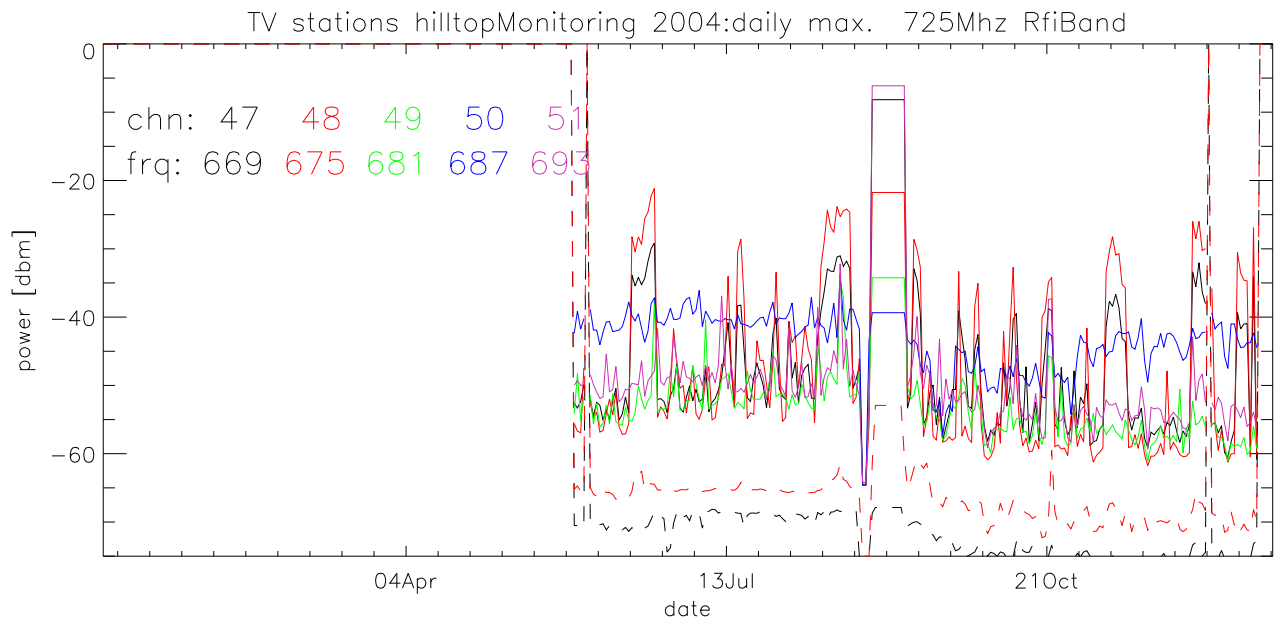

TV stations hilltopMonitoring 2004:daily max. 550Mhz RfiBand

TV stations hilltopMonitoring 2004:daily max. 550Mhz RfiBand

TV stations hilltopMonitoring 2004:daily max. 550Mhz RfiBand

TV stations hilltopMonitoring 2004:daily max. 550Mhz RfiBand

TV stations hilltopMonitoring 2004:daily max. 725Mhz RfiBand

TV stations hilltopMonitoring 2004:daily max. 725Mhz RfiBand