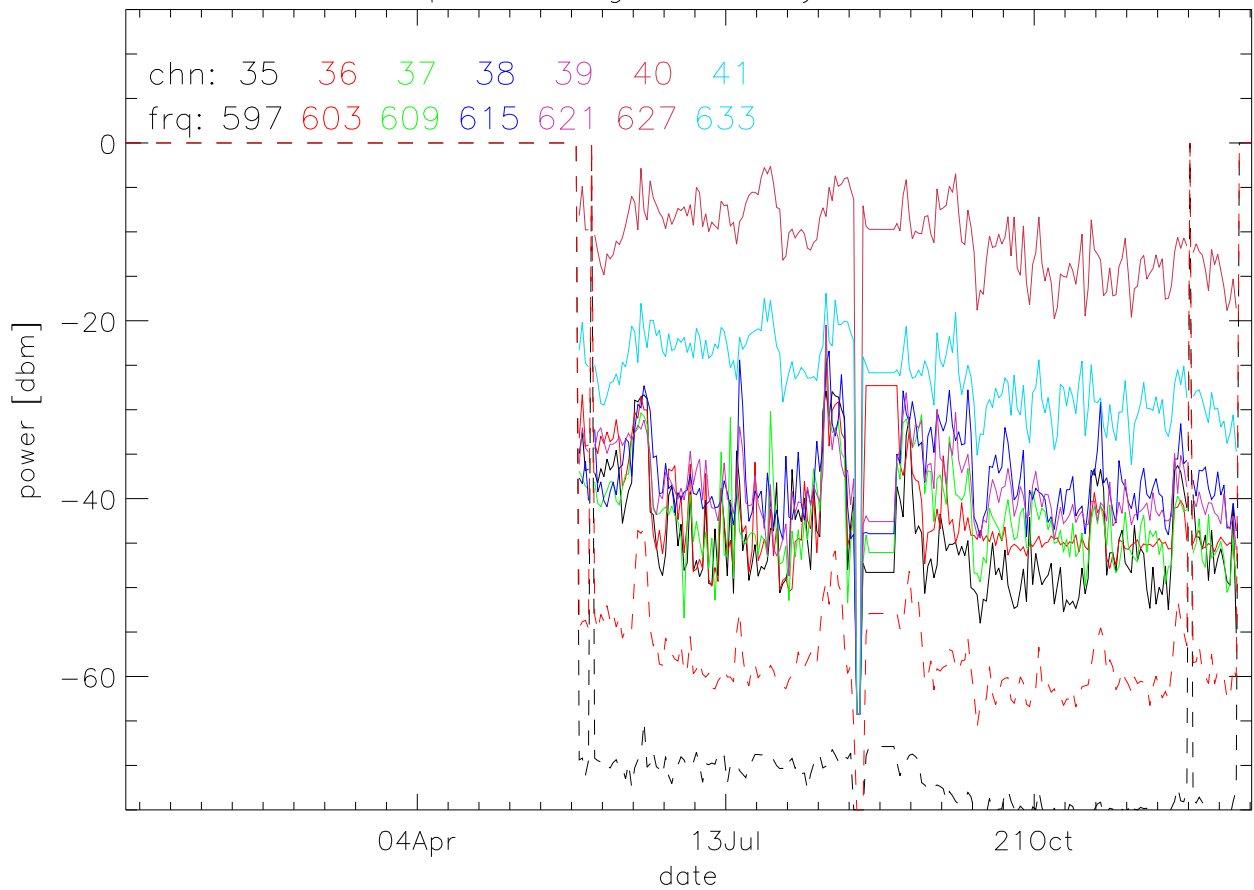

TV stations hilltopMonitoring 2004:daily max. 550Mhz RfiBand

TV stations hilltopMonitoring 2004:daily max. 550Mhz RfiBand

TV stations hilltopMonitoring 2004:daily max. 550Mhz RfiBand

TV stations hilltopMonitoring 2004:daily max. 550Mhz RfiBand

TV stations hilltopMonitoring 2004:daily max. 725Mhz RfiBand

TV stations hilltopMonitoring 2004:daily max. 725Mhz RfiBand