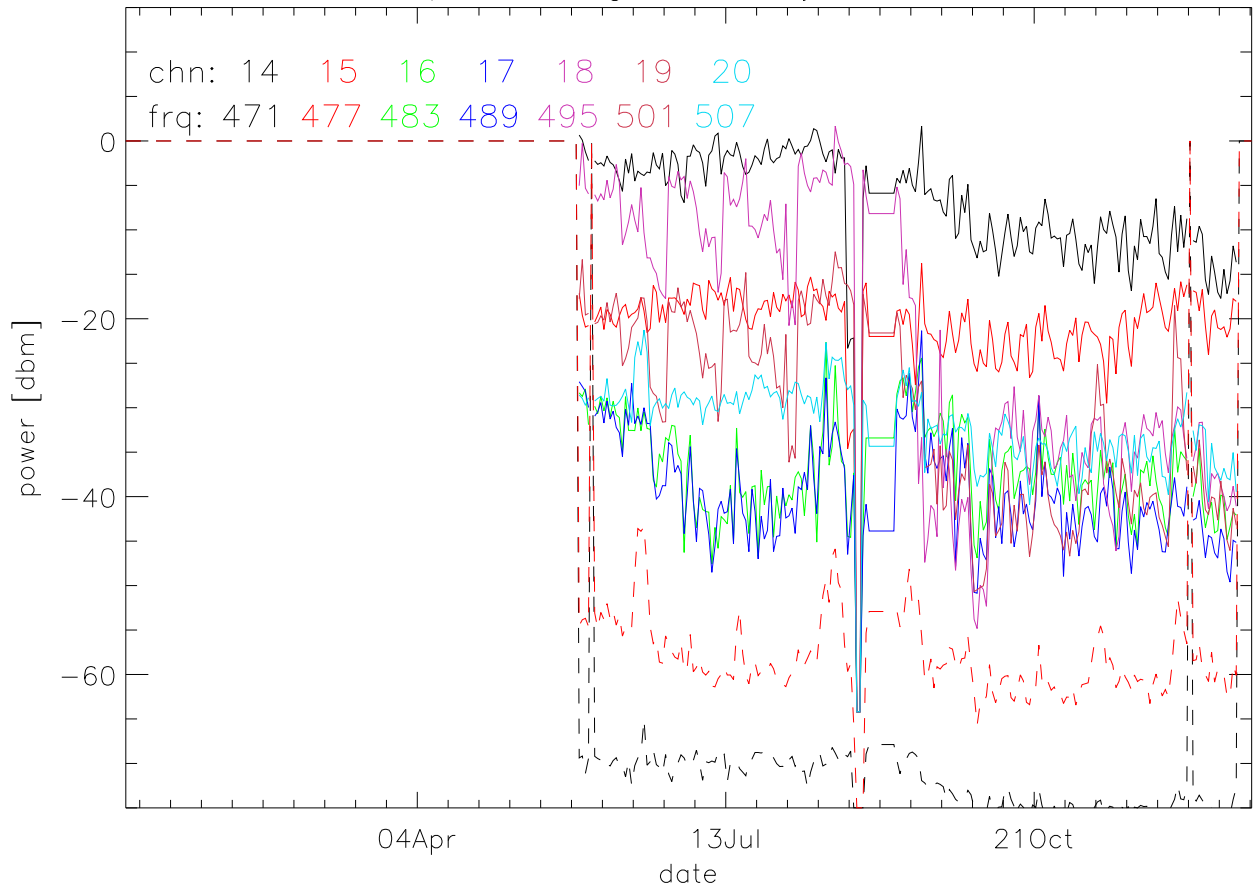

TV stations hilltopMonitoring 2004:daily max. 550Mhz RfiBand

TV stations hilltopMonitoring 2004:daily max. 550Mhz RfiBand

TV stations hilltopMonitoring 2004:daily max. 550Mhz RfiBand

TV stations hilltopMonitoring 2004:daily max. 550Mhz RfiBand

TV stations hilltopMonitoring 2004:daily max. 725Mhz RfiBand

TV stations hilltopMonitoring 2004:daily max. 725Mhz RfiBand