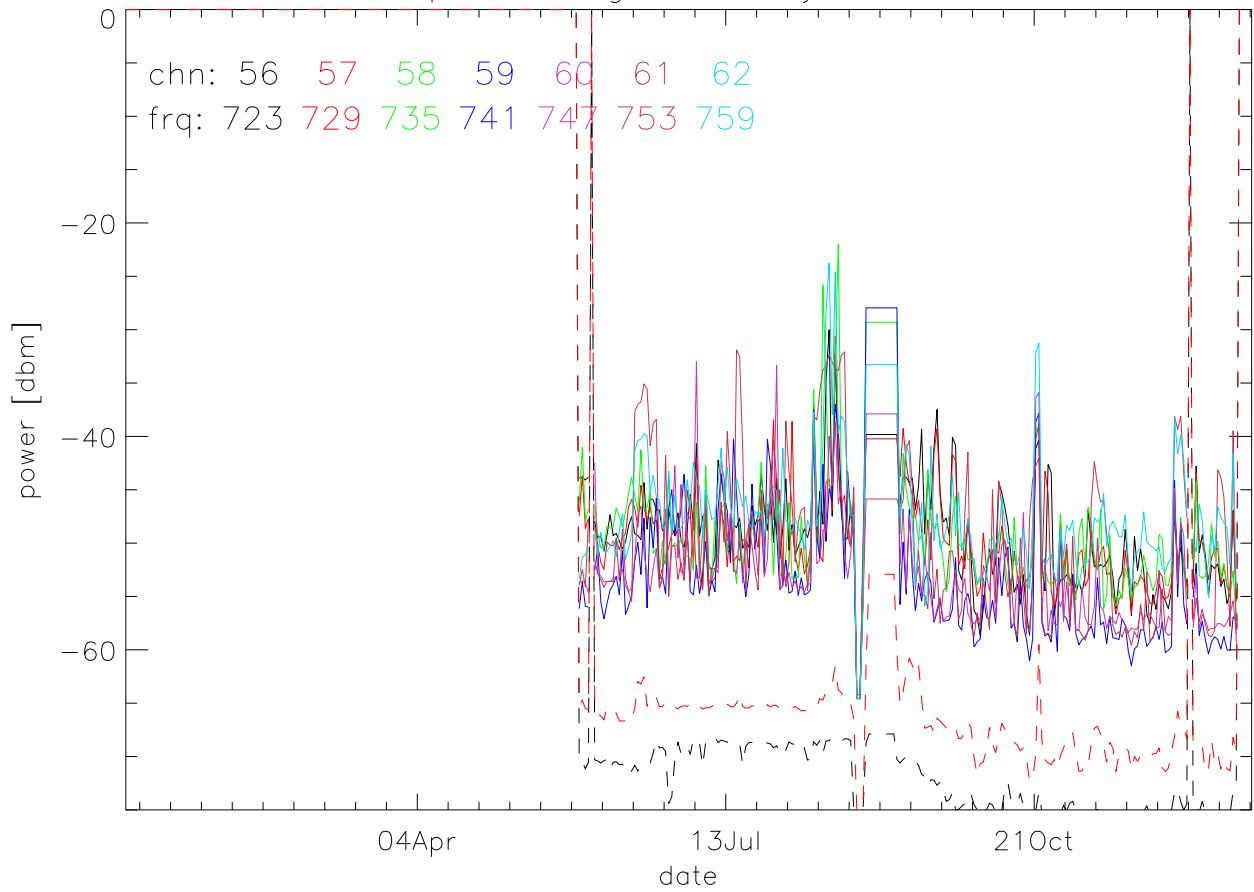

TV stations hilltopMonitoring 2004:daily max. 550Mhz RfiBand

TV stations hilltopMonitoring 2004:daily max. 550Mhz RfiBand

TV stations hilltopMonitoring 2004:daily max. 550Mhz RfiBand

TV stations hilltopMonitoring 2004:daily max. 550Mhz RfiBand

TV stations hilltopMonitoring 2004:daily max. 725Mhz RfiBand

TV stations hilltopMonitoring 2004:daily max. 725Mhz RfiBand