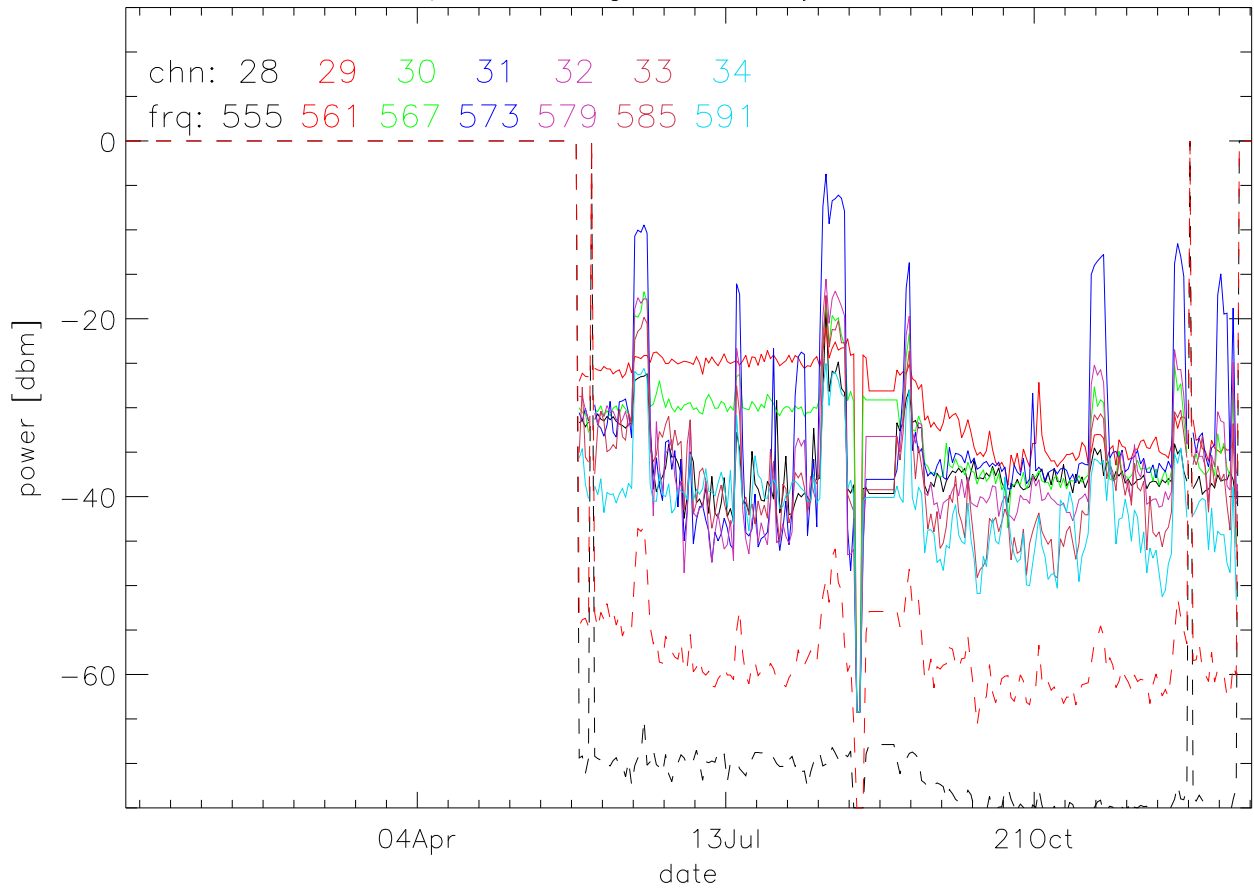

TV stations hilltopMonitoring 2004:daily max. 550Mhz RfiBand

TV stations hilltopMonitoring 2004:daily max. 550Mhz RfiBand

TV stations hilltopMonitoring 2004:daily max. 550Mhz RfiBand

TV stations hilltopMonitoring 2004:daily max. 550Mhz RfiBand

TV stations hilltopMonitoring 2004:daily max. 725Mhz RfiBand

TV stations hilltopMonitoring 2004:daily max. 725Mhz RfiBand