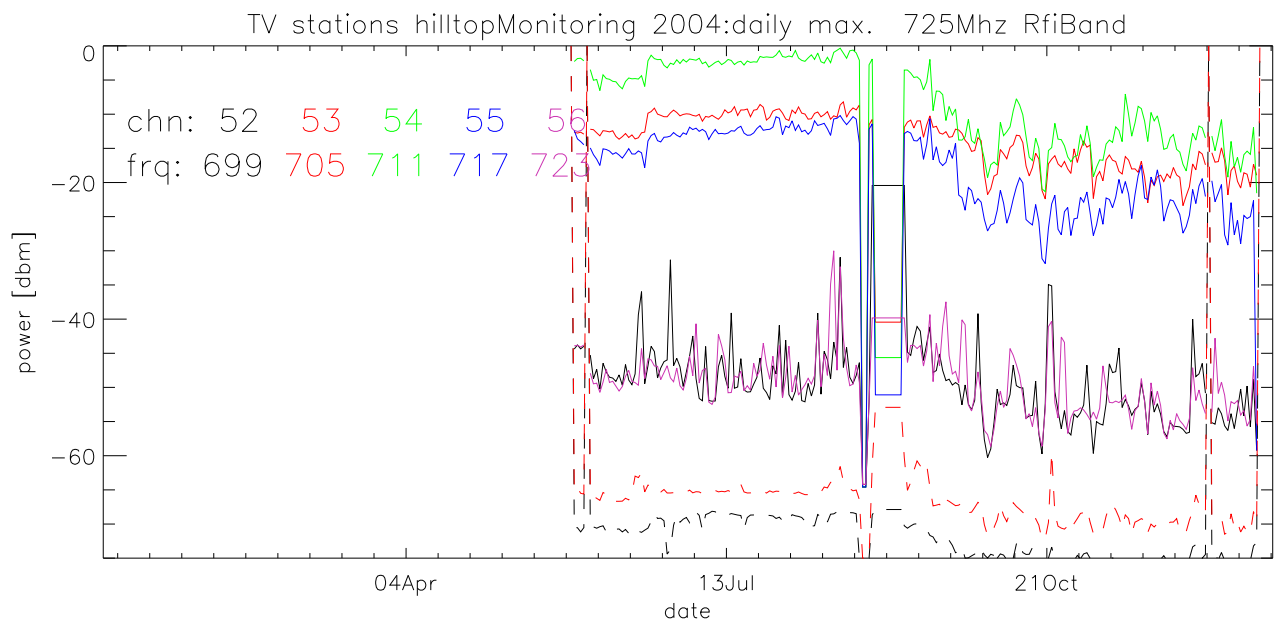

TV stations hilltopMonitoring 2004:daily max. 550Mhz RfiBand

TV stations hilltopMonitoring 2004:daily max. 550Mhz RfiBand

TV stations hilltopMonitoring 2004:daily max. 550Mhz RfiBand

TV stations hilltopMonitoring 2004:daily max. 550Mhz RfiBand

TV stations hilltopMonitoring 2004:daily max. 725Mhz RfiBand

TV stations hilltopMonitoring 2004:daily max. 725Mhz RfiBand