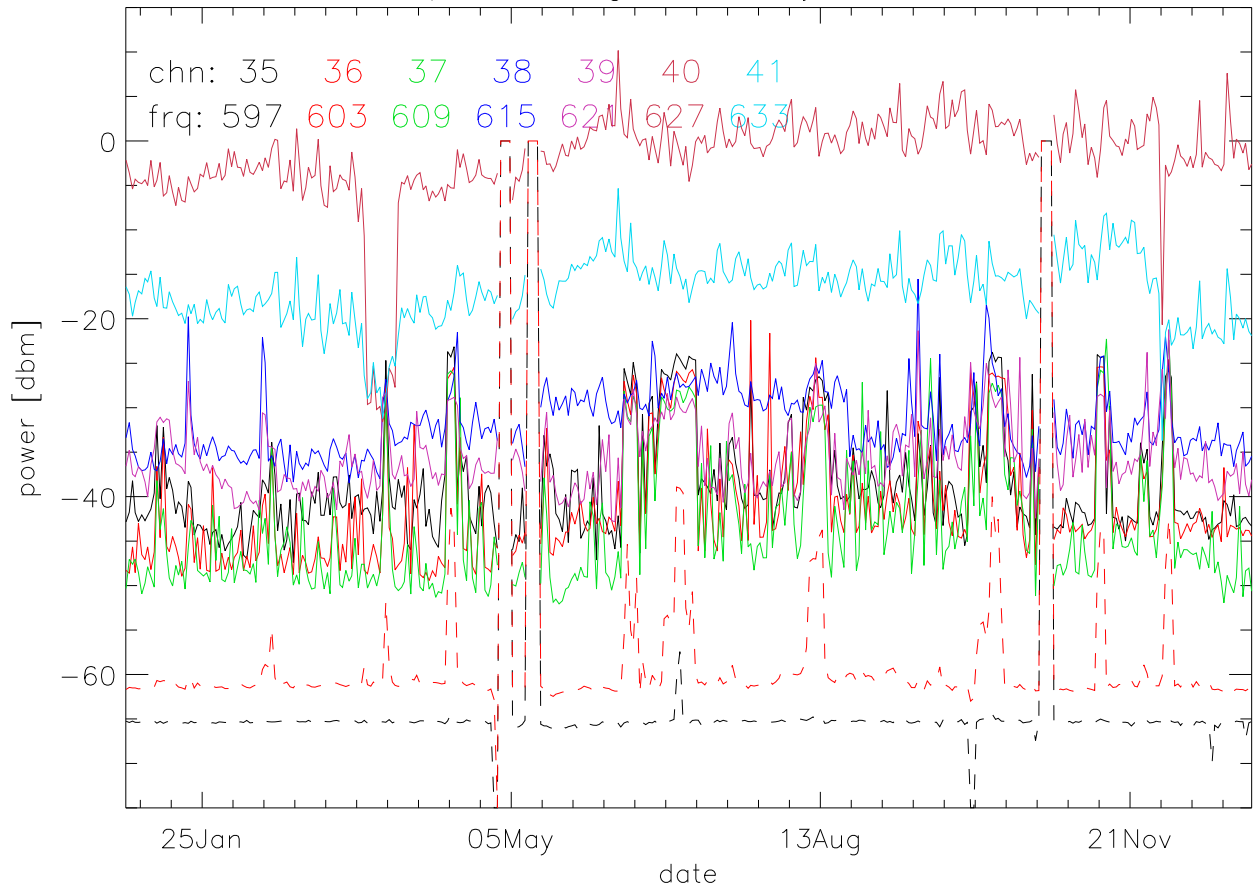

TV stations hilltopMonitoring 2002:daily max. 550Mhz RfiBand

TV stations hilltopMonitoring 2002:daily max. 550Mhz RfiBand

TV stations hilltopMonitoring 2002:daily max. 550Mhz RfiBand

TV stations hilltopMonitoring 2002:daily max. 550Mhz RfiBand

TV stations hilltopMonitoring 2002:daily max. 725Mhz RfiBand

TV stations hilltopMonitoring 2002:daily max. 725Mhz RfiBand