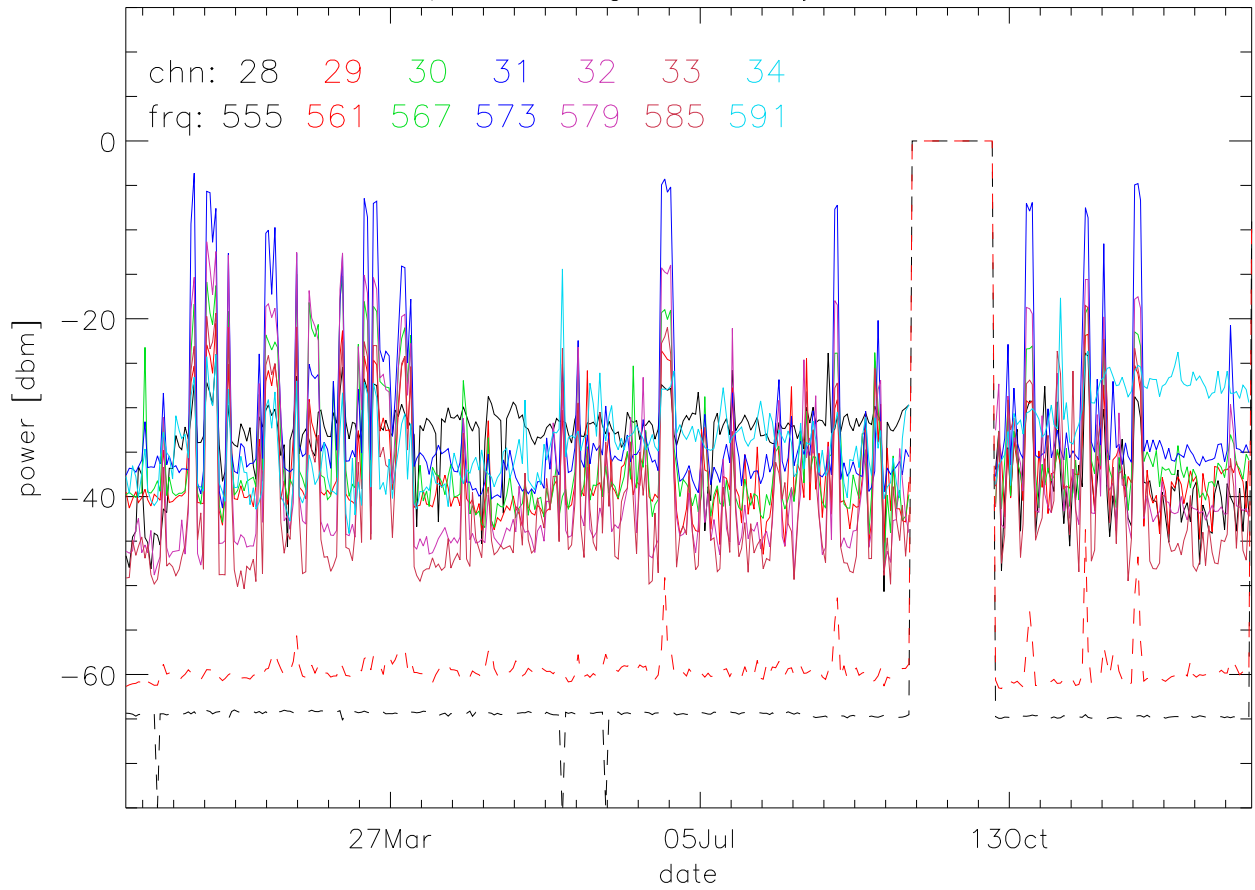

TV stations hilltopMonitoring 1998:daily max. 550Mhz RfiBand

TV stations hilltopMonitoring 1998:daily max. 550Mhz RfiBand

TV stations hilltopMonitoring 1998:daily max. 550Mhz RfiBand

TV stations hilltopMonitoring 1998:daily max. 550Mhz RfiBand