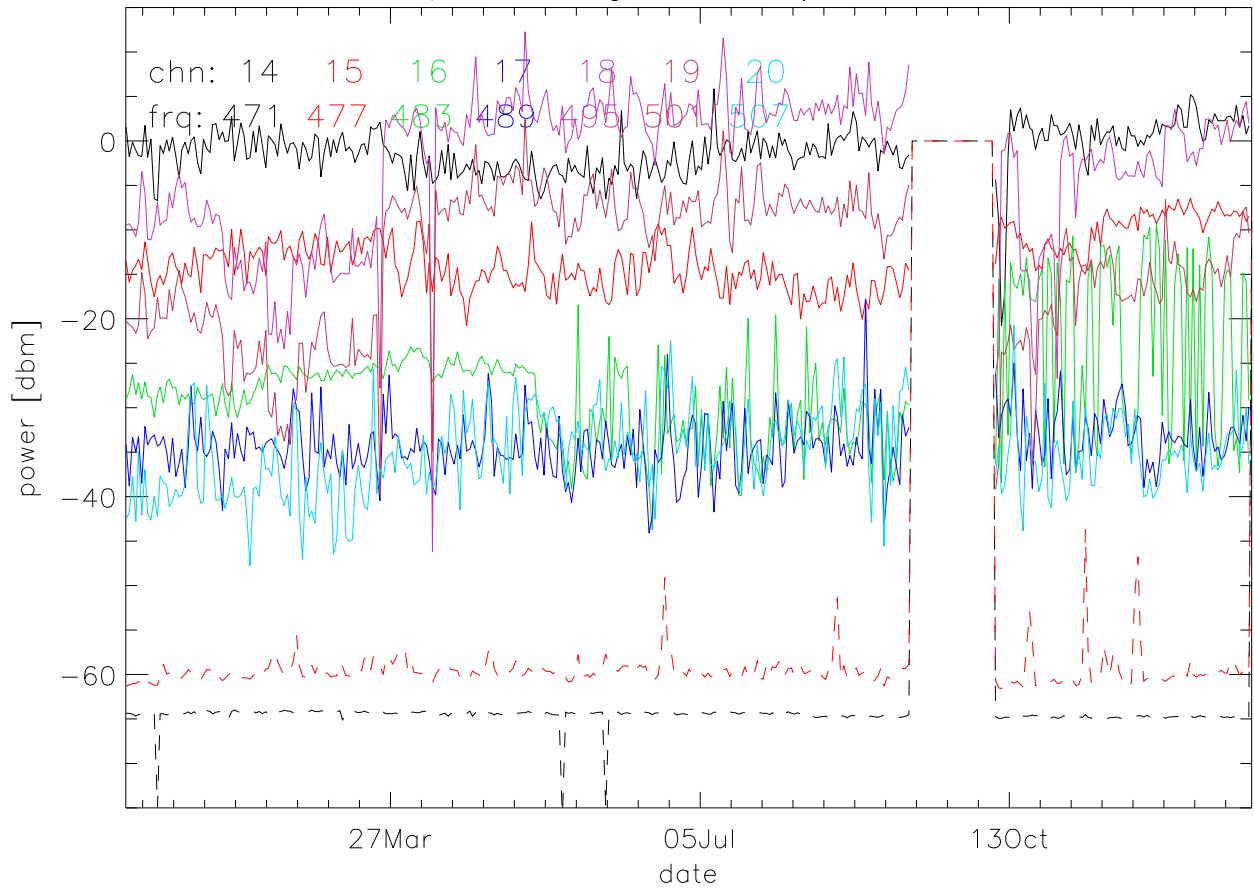

TV stations hilltopMonitoring 1998:daily max. 550Mhz RfiBand

TV stations hilltopMonitoring 1998:daily max. 550Mhz RfiBand

TV stations hilltopMonitoring 1998:daily max. 550Mhz RfiBand

TV stations hilltopMonitoring 1998:daily max. 550Mhz RfiBand