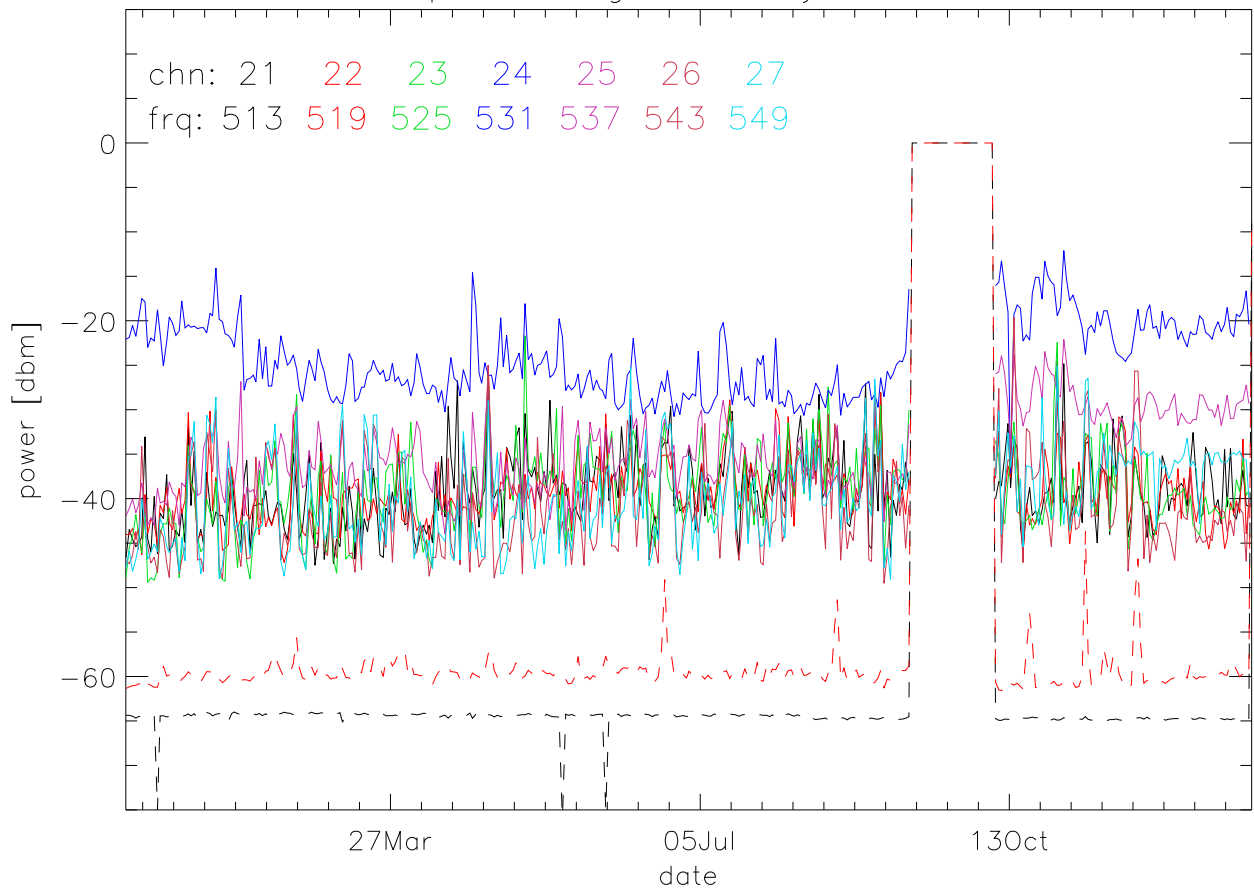

TV stations hilltopMonitoring 1998:daily max. 550Mhz RfiBand

TV stations hilltopMonitoring 1998:daily max. 550Mhz RfiBand

TV stations hilltopMonitoring 1998:daily max. 550Mhz RfiBand

TV stations hilltopMonitoring 1998:daily max. 550Mhz RfiBand