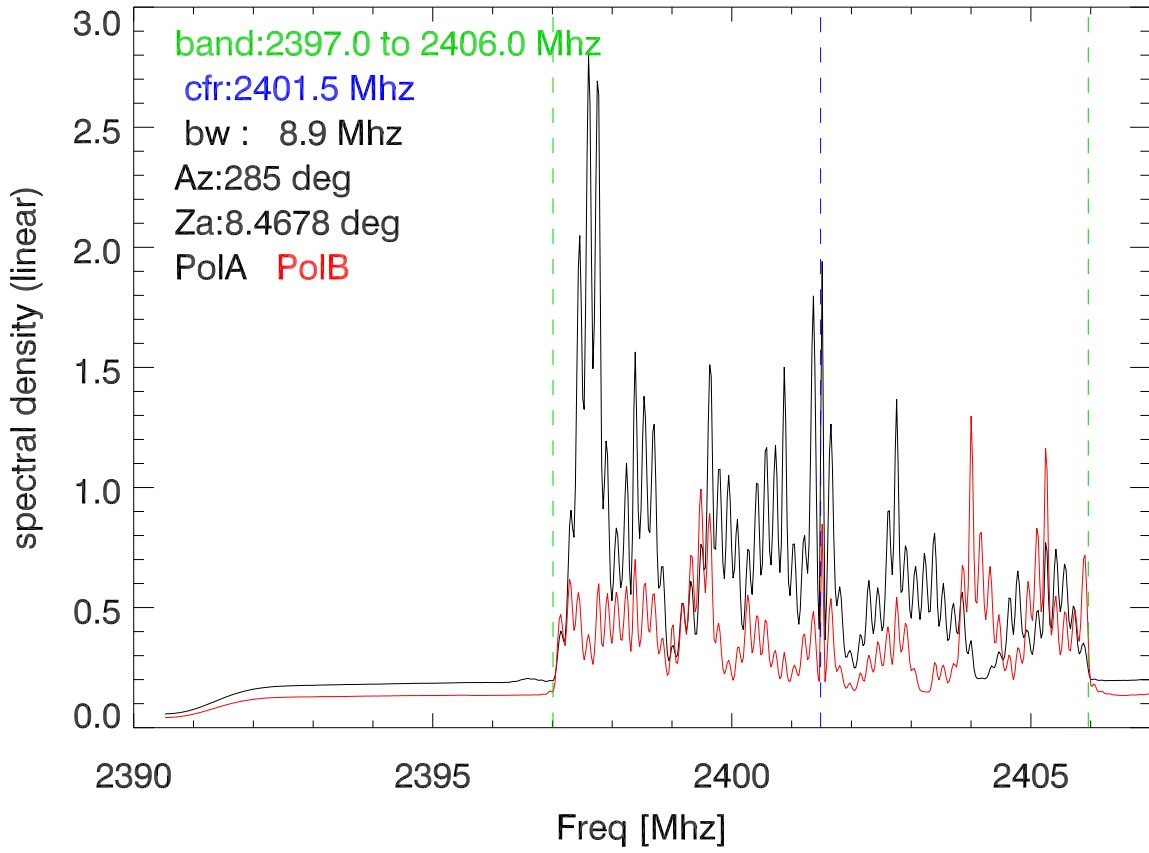

08oct11,16:20 AST sbw spectral denisty. 60secAvg

09oct11, 7:59 AST sbw spectral denisty. 60secAvg

12oct11,14:00 AST sbw spectral denisty. 20MinAvg

Average polA,polB