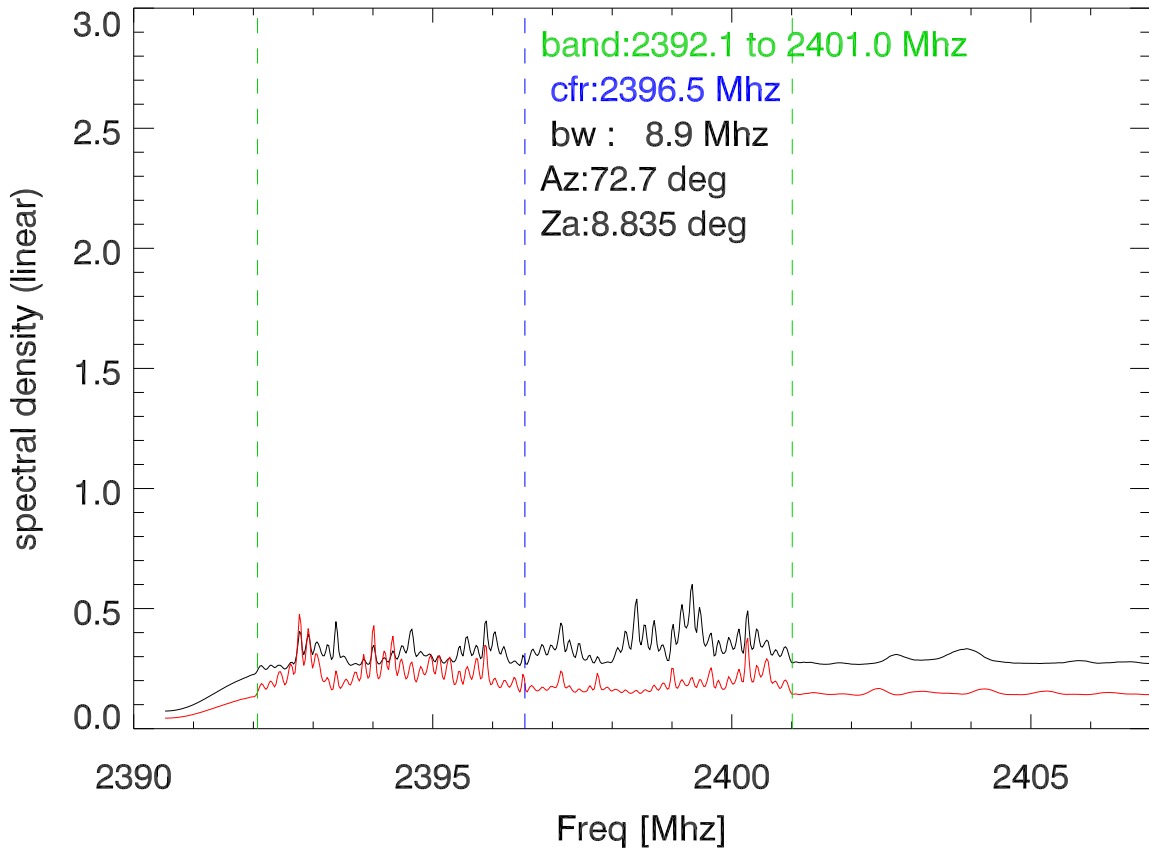

08oct11,16:20 AST sbw spectral denisty. 60secAvg

09oct11, 7:59 AST sbw spectral denisty. 60secAvg

12oct11,14:00 AST sbw spectral denisty. 20MinAvg

Average polA,polB