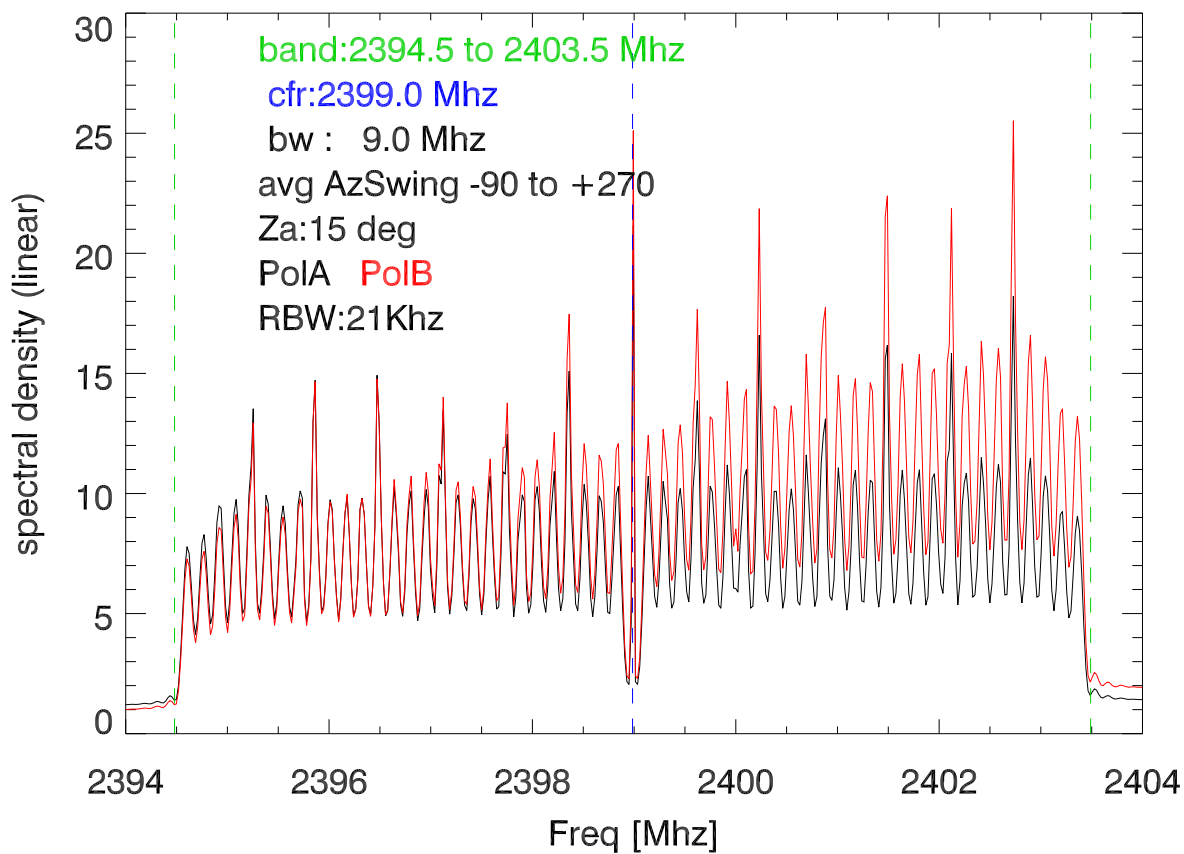

08oct11,16:20 AST sbw spectral denisty. 60secAvg

09oct11, 7:59 AST sbw spectral denisty. 60secAvg

12oct11,14:00 AST sbw spectral denisty. 20MinAvg

Average polA,polB