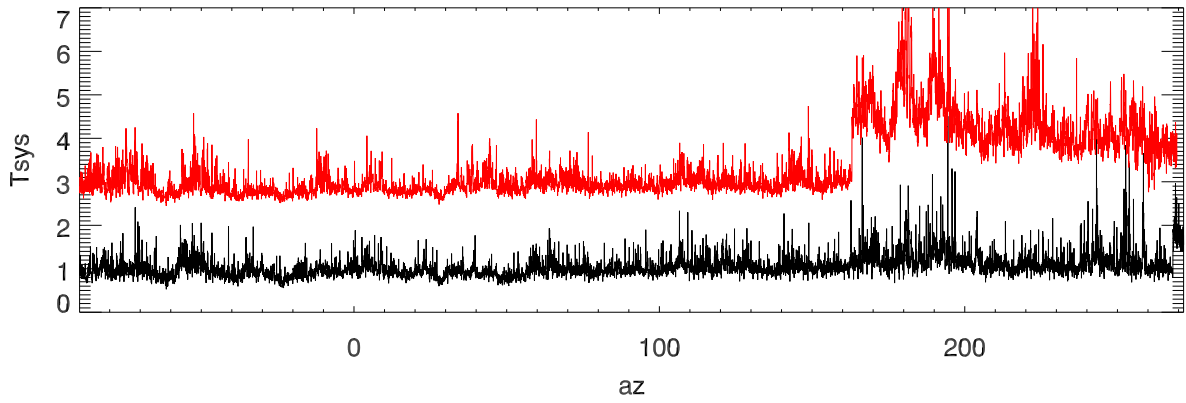

19jan11 sbw avg spectra cw azswing

sbw avg spectra ccw azswing

sbn avg spectra cw azswing

sbn avg spectra ccw azswing

19jan11 tp 2368-2385 vs azimuth SBW

tp 2368-2385 vs azimuth SBN

tp 2398-2416 vs azimuth SBW

tp 2398-2416 vs azimuth SBN