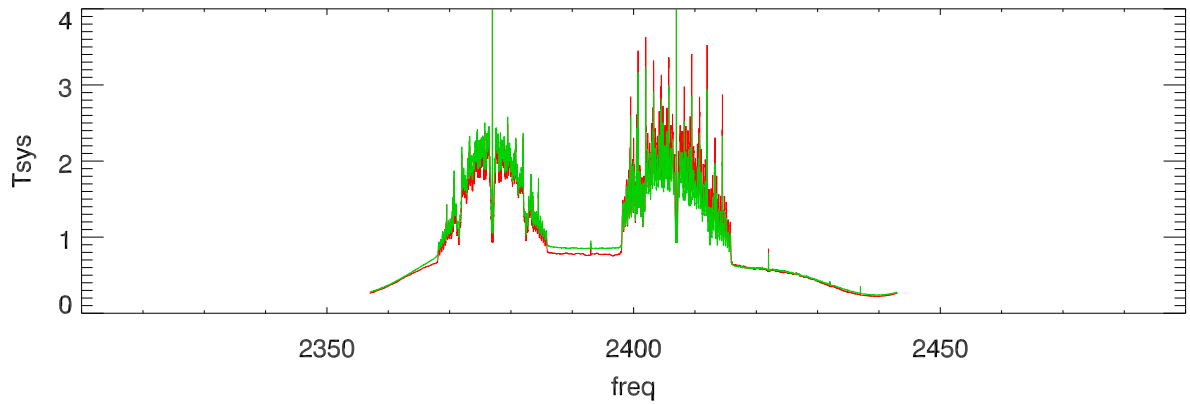

19jan11 sbw avg spectra cw azswing

sbw avg spectra ccw azswing

sbn avg spectra cw azswing

sbn avg spectra ccw azswing

19jan11 tp 2368-2385 vs azimuth SBW

tp 2368-2385 vs azimuth SBN

tp 2398-2416 vs azimuth SBW

tp 2398-2416 vs azimuth SBN