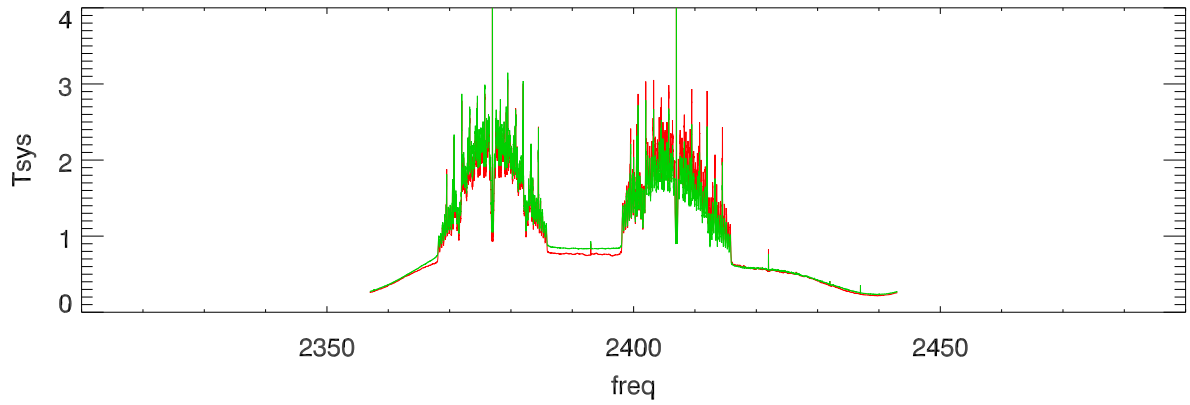

19jan11 sbw avg spectra cw azswing

sbw avg spectra ccw azswing

sbn avg spectra cw azswing

sbn avg spectra ccw azswing

19jan11 tp 2368-2385 vs azimuth SBW

tp 2368-2385 vs azimuth SBN

tp 2398-2416 vs azimuth SBW

tp 2398-2416 vs azimuth SBN