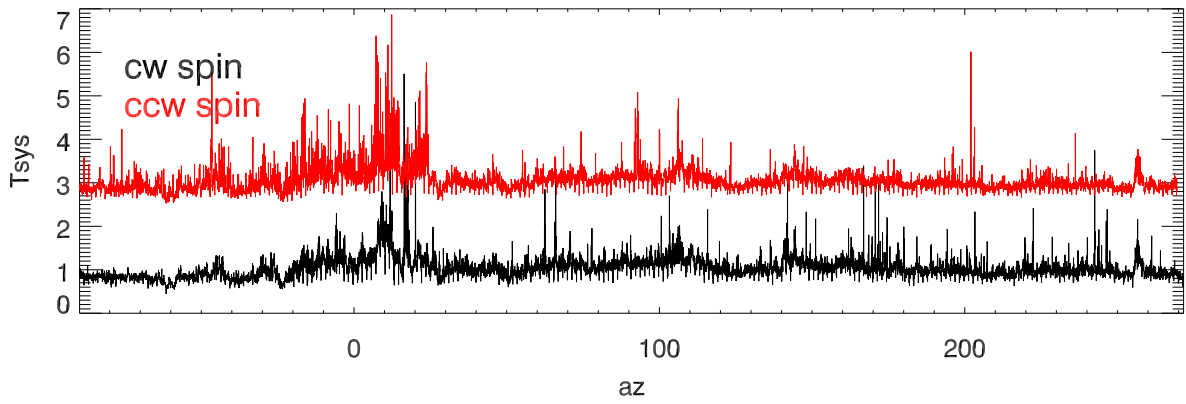

19jan11 sbw avg spectra cw azswing

sbw avg spectra ccw azswing

sbn avg spectra cw azswing

sbn avg spectra ccw azswing

19jan11 tp 2368-2385 vs azimuth SBW

tp 2368-2385 vs azimuth SBN

tp 2398-2416 vs azimuth SBW