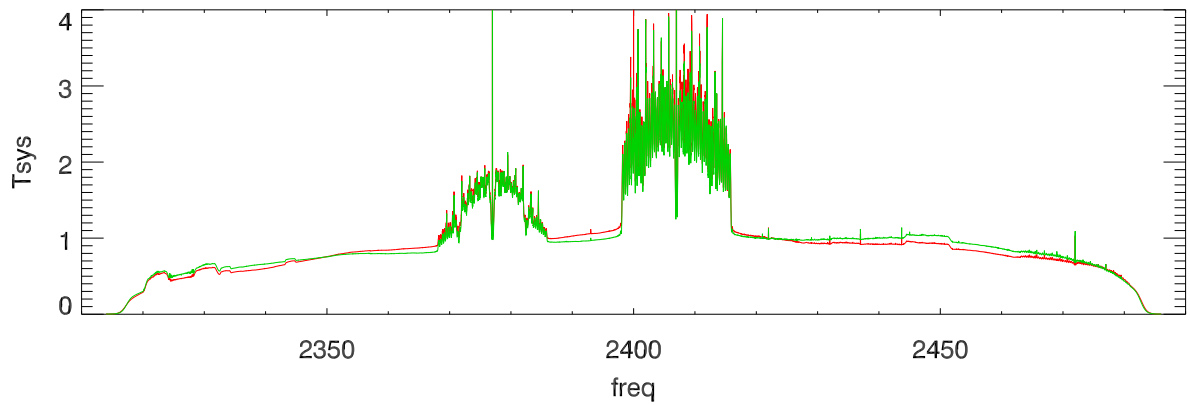

19jan11 sbw avg spectra cw azswing

sbw avg spectra ccw azswing

sbn avg spectra cw azswing

sbn avg spectra ccw azswing

19jan11 tp 2368-2385 vs azimuth SBW

tp 2368-2385 vs azimuth SBN

tp 2398-2416 vs azimuth SBW

tp 2398-2416 vs azimuth SBN