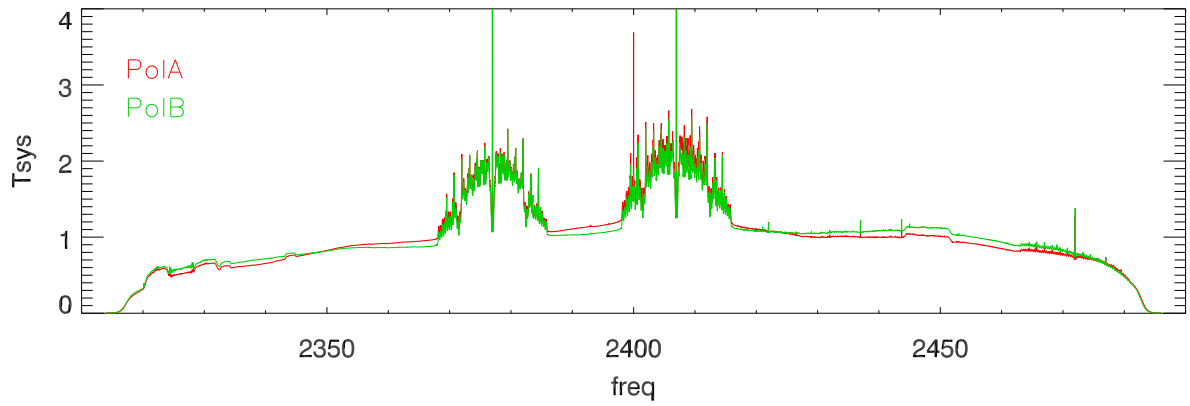

19jan11 sbw avg spectra cw azswing

sbw avg spectra ccw azswing

sbn avg spectra cw azswing

sbn avg spectra ccw azswing

19jan11 tp 2368-2385 vs azimuth SBW

tp 2368-2385 vs azimuth SBN

tp 2398-2416 vs azimuth SBW

tp 2398-2416 vs azimuth SBN