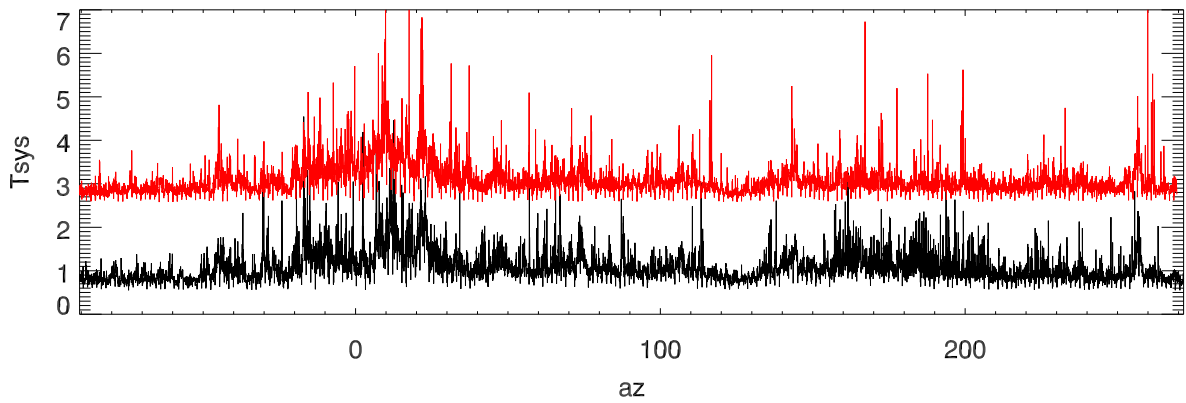

19jan11 sbw avg spectra cw azswing

sbw avg spectra ccw azswing

sbn avg spectra cw azswing

sbn avg spectra ccw azswing

19jan11 tp 2368-2385 vs azimuth SBW

tp 2368-2385 vs azimuth SBN

tp 2398-2416 vs azimuth SBW

tp 2398-2416 vs azimuth SBN