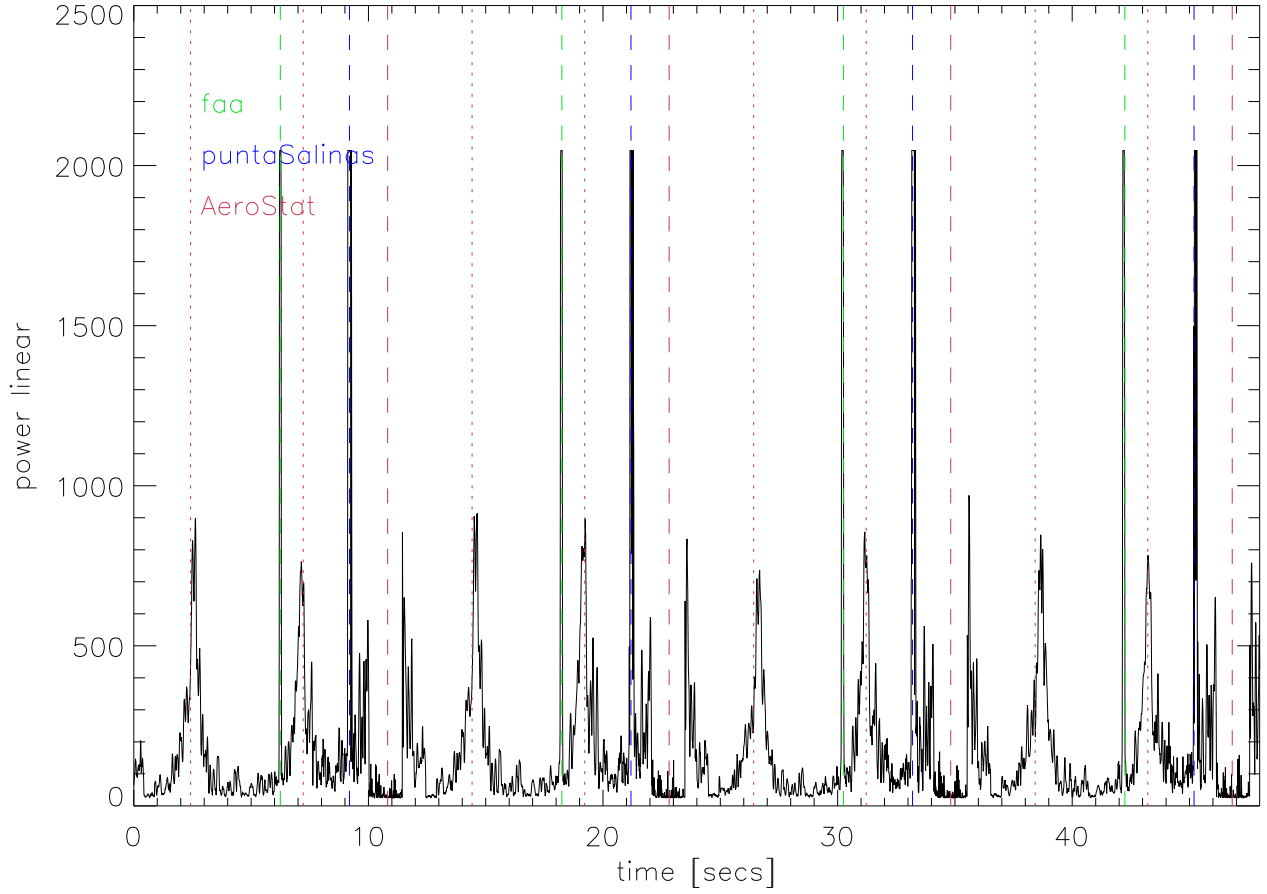

6oct04 alfaPix2b totPwr 300Mhz about 1400 [low attn]

6oct04 alfaPix2a totPwr 300Mhz about 1400 [hi attn]