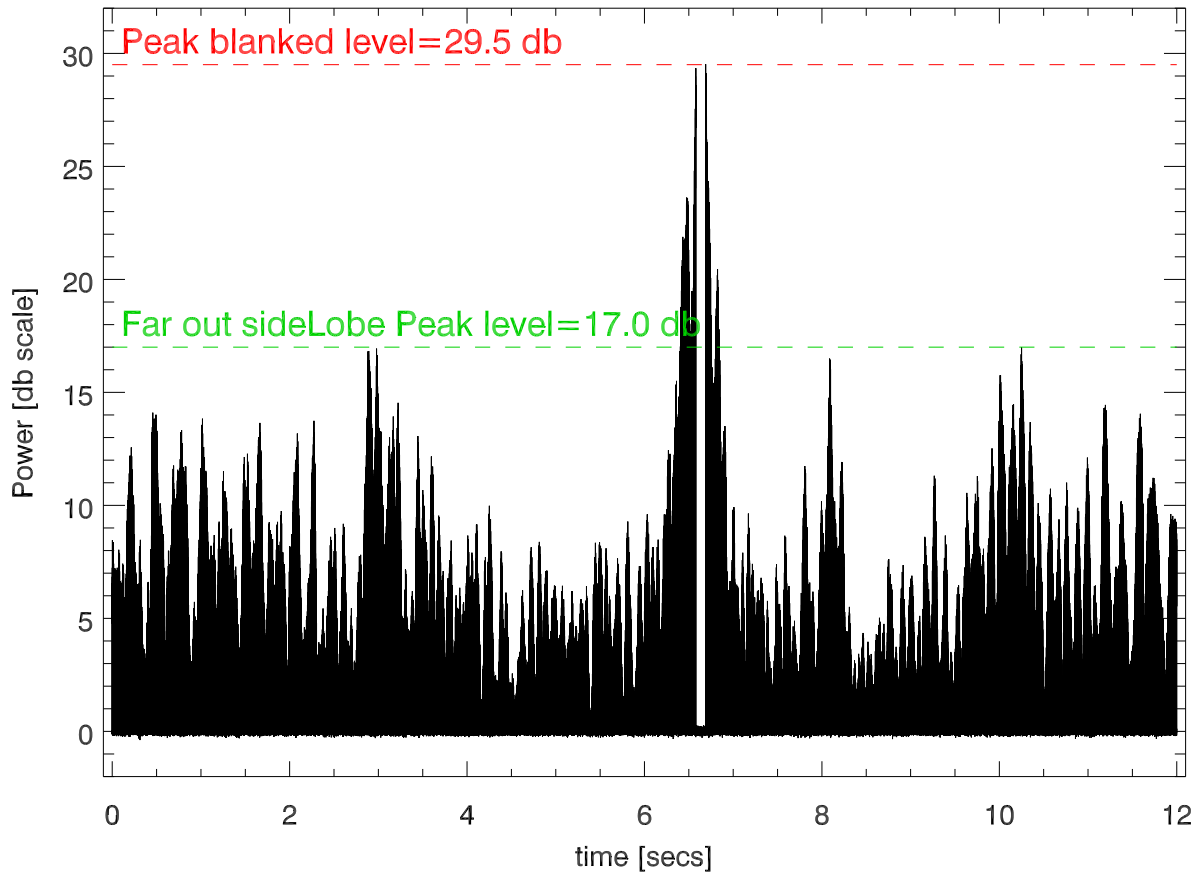

09may14 picoDelEste,totPwr 1257.6 Mhz. overplot 6 rotations

9may14 picoDelEste,totPwr 1257.6 Mhz. average 5 12 sec rotations

blowup about AO blanked region