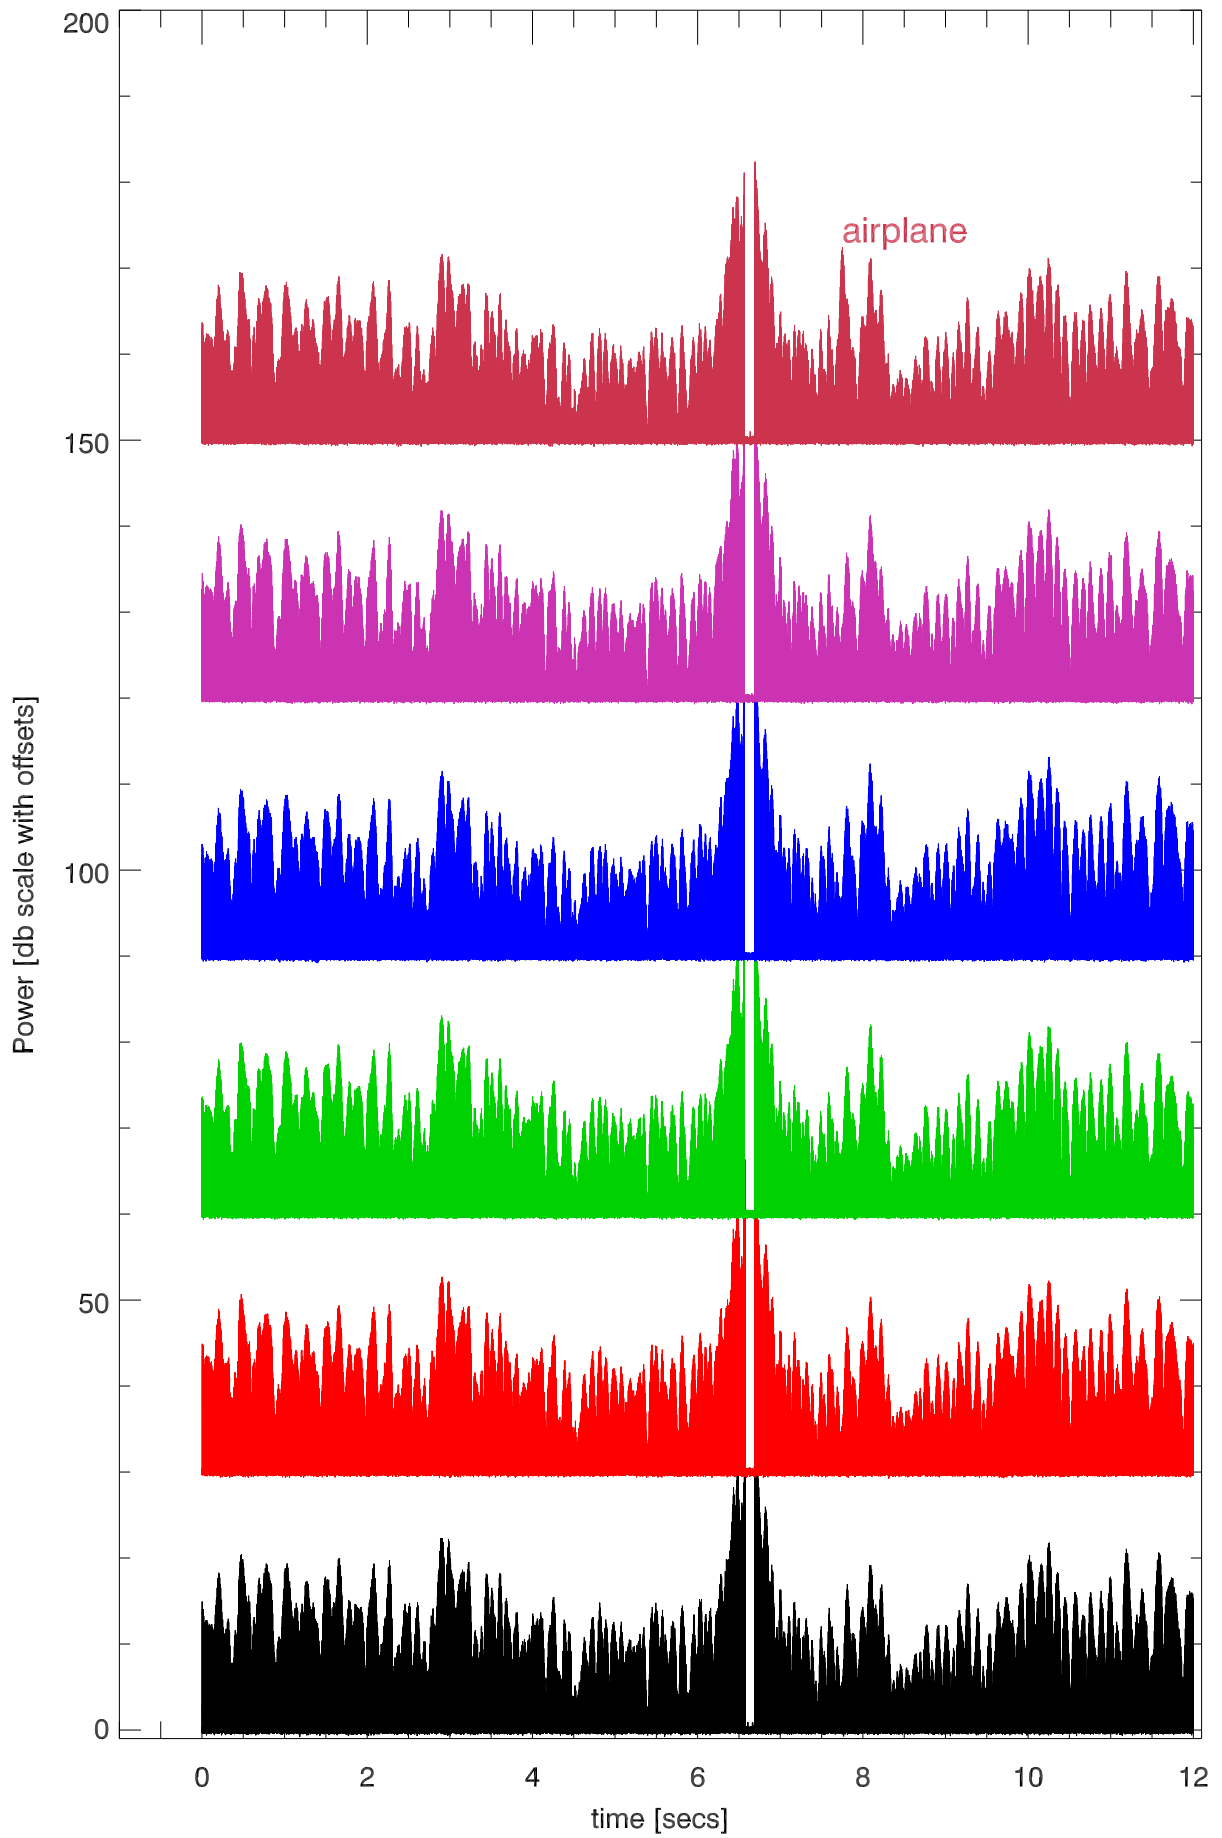

09may14 picoDelEste,totPwr 1257.6 Mhz. overplot 6 rotations

9may14 picoDelEste,totPwr 1257.6 Mhz. average 5 12 sec rotations

blowup about AO blanked region