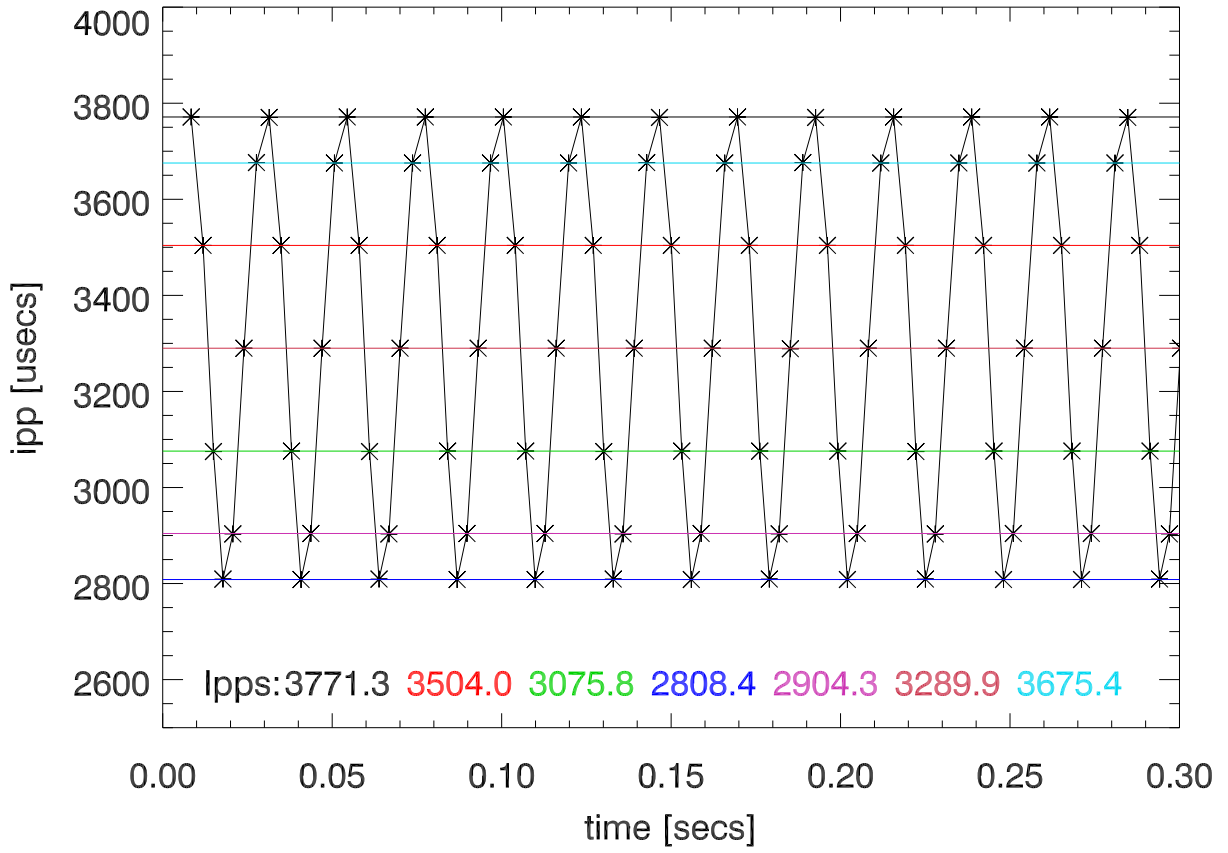

22apr14 aerostat avg spectra 1256.7 Mhz (36 secs)

avg spectra 1241.7 Mhz (36 secs)

22apr14 aerostat ipps used vs time

5Mhz totPwr about 1256.7,1241.7