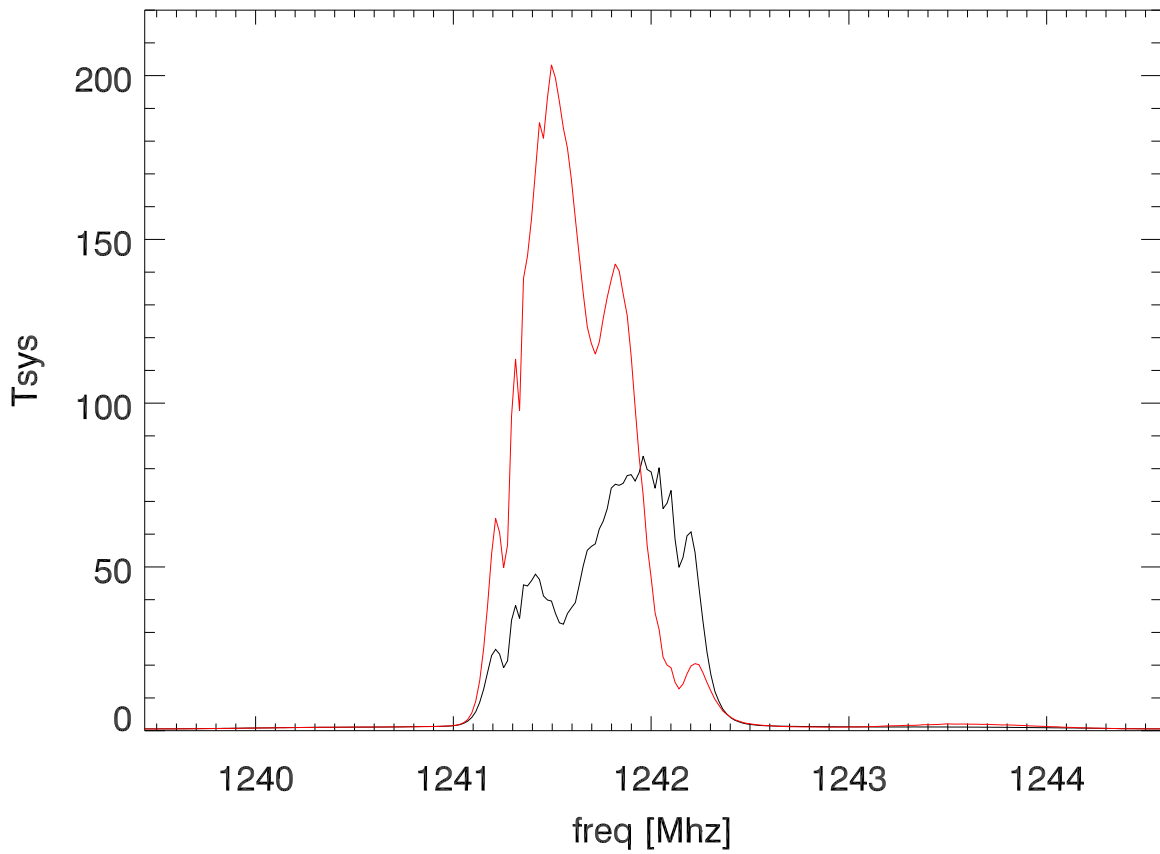

22apr14 aerostat avg spectra 1256.7 Mhz (36 secs)

avg spectra 1241.7 Mhz (36 secs)

22apr14 aerostat ipps used vs time

5Mhz totPwr about 1256.7,1241.7