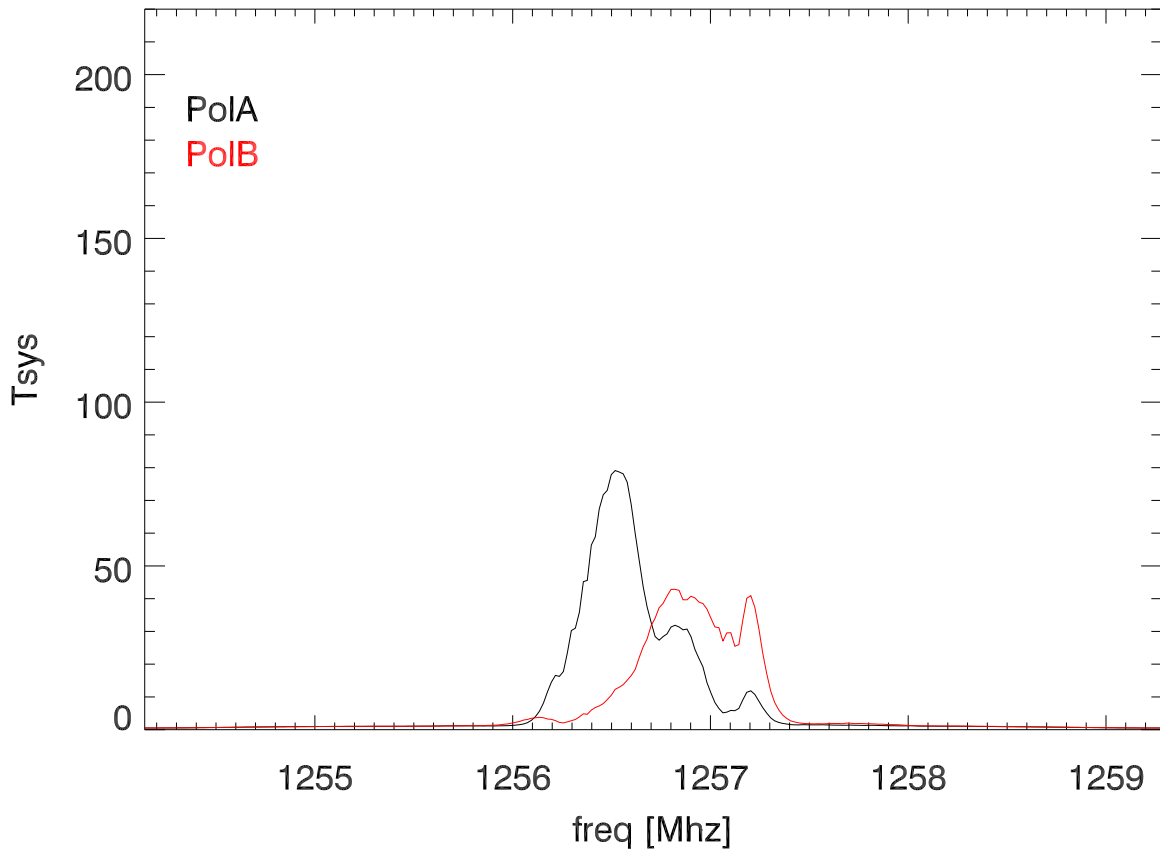

22apr14 aerostat avg spectra 1256.7 Mhz (36 secs)

avg spectra 1241.7 Mhz (36 secs)

22apr14 aerostat ipps used vs time

5Mhz totPwr about 1256.7,1241.7