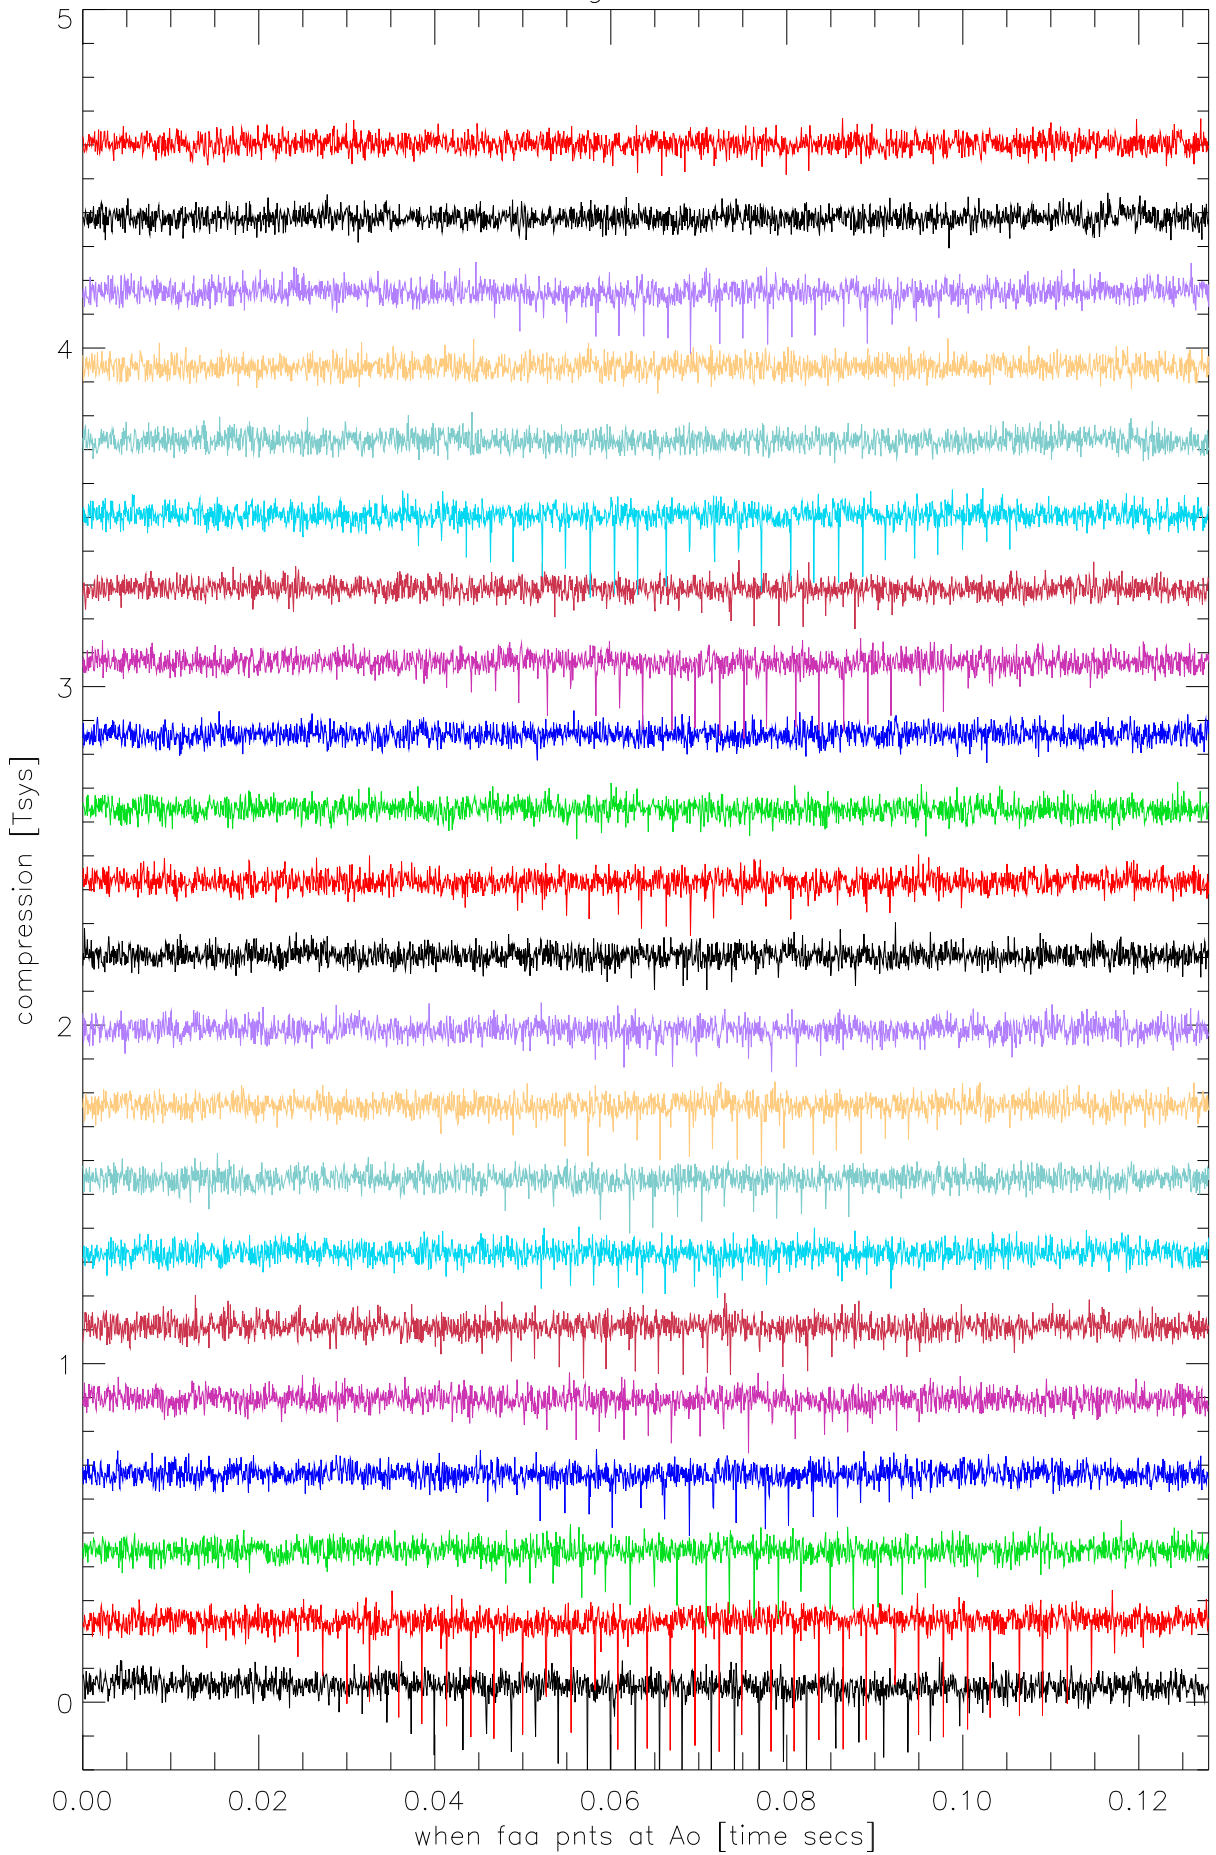

28sep04 alfa compression from faa (bm4,polA) az range:274.-349.

az range:353.-429.

az range:436.-511.

az range:515.-590.

az range:594.-641.