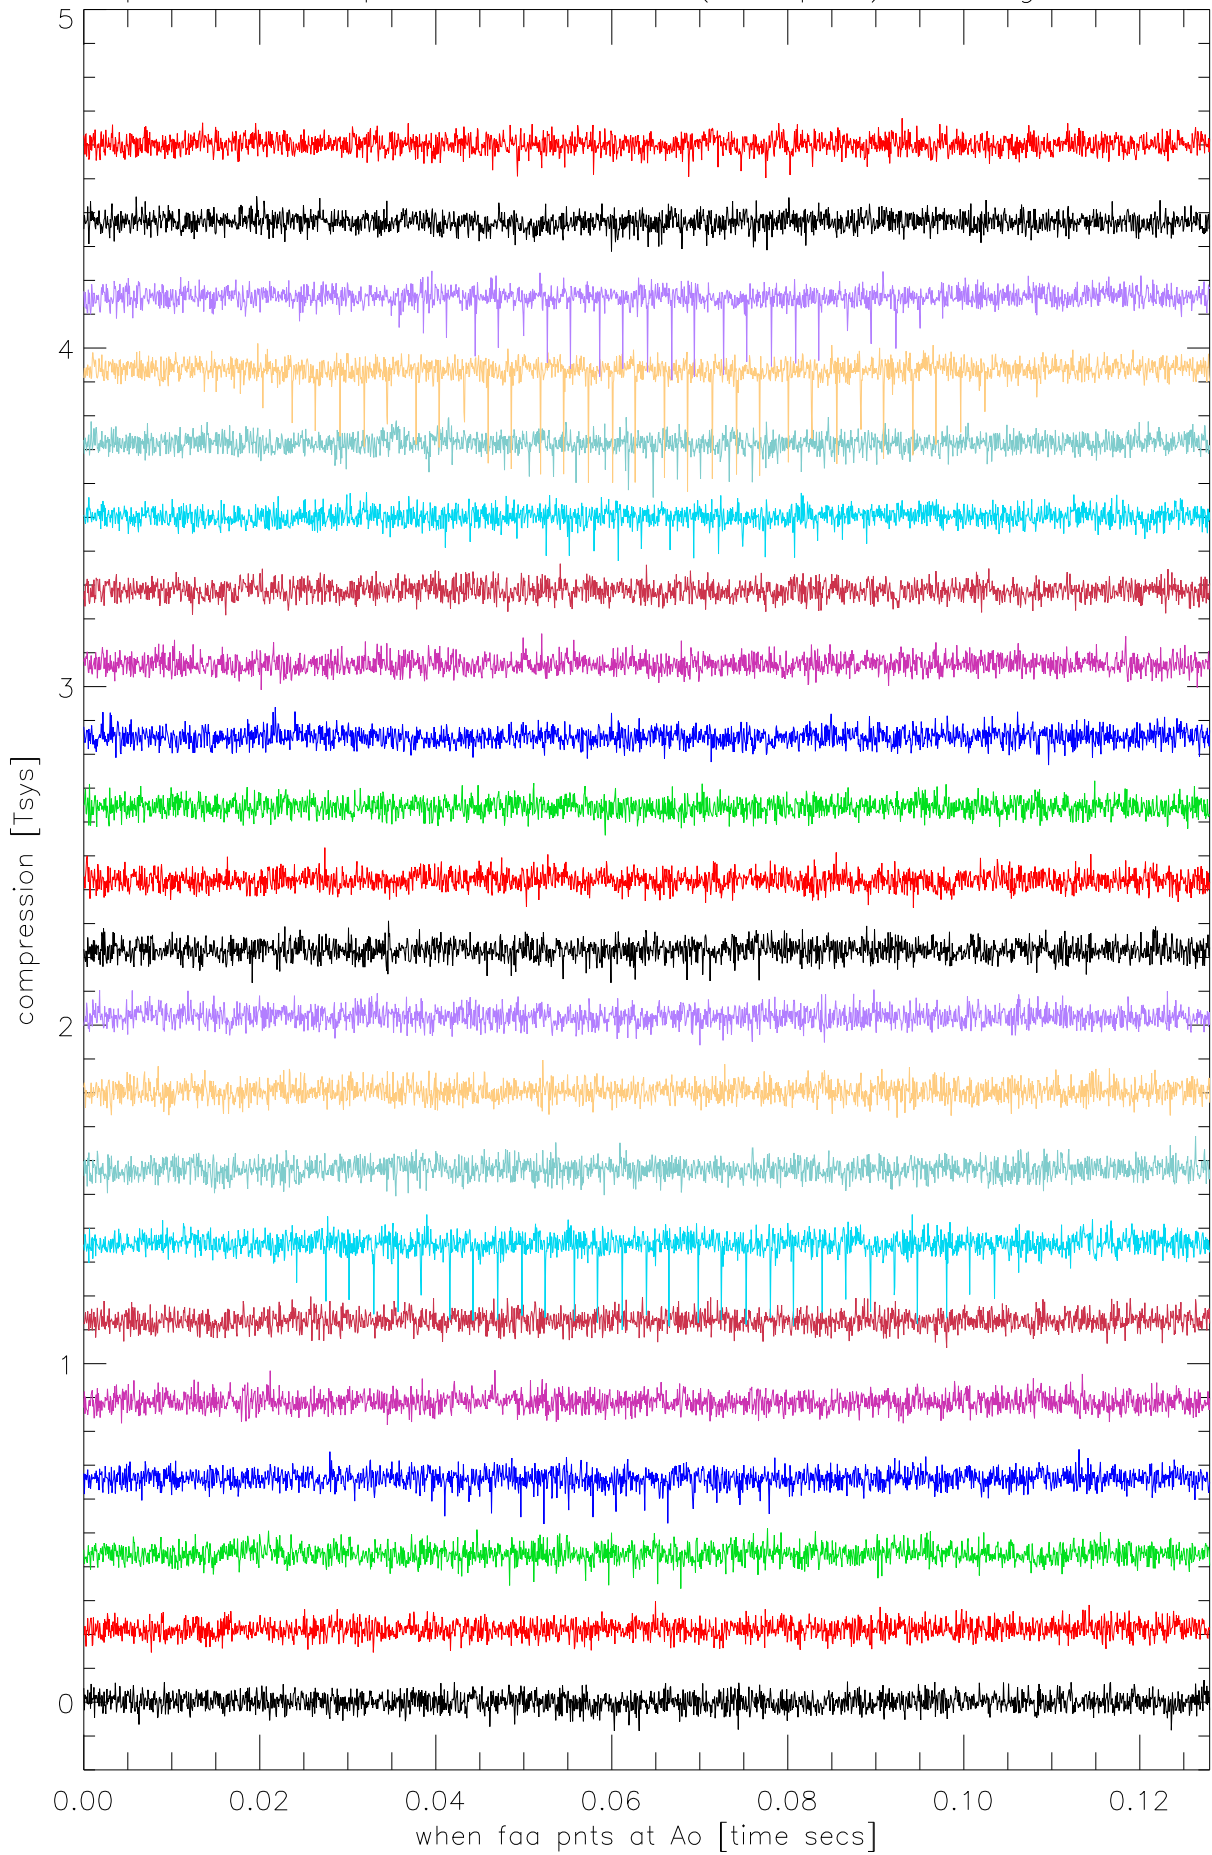

28sep04 alfa compression from faa (bm4,polA) az range:274.-349.

az range:353.-429.

az range:436.-511.

az range:515.-590.

az range:594.-641.