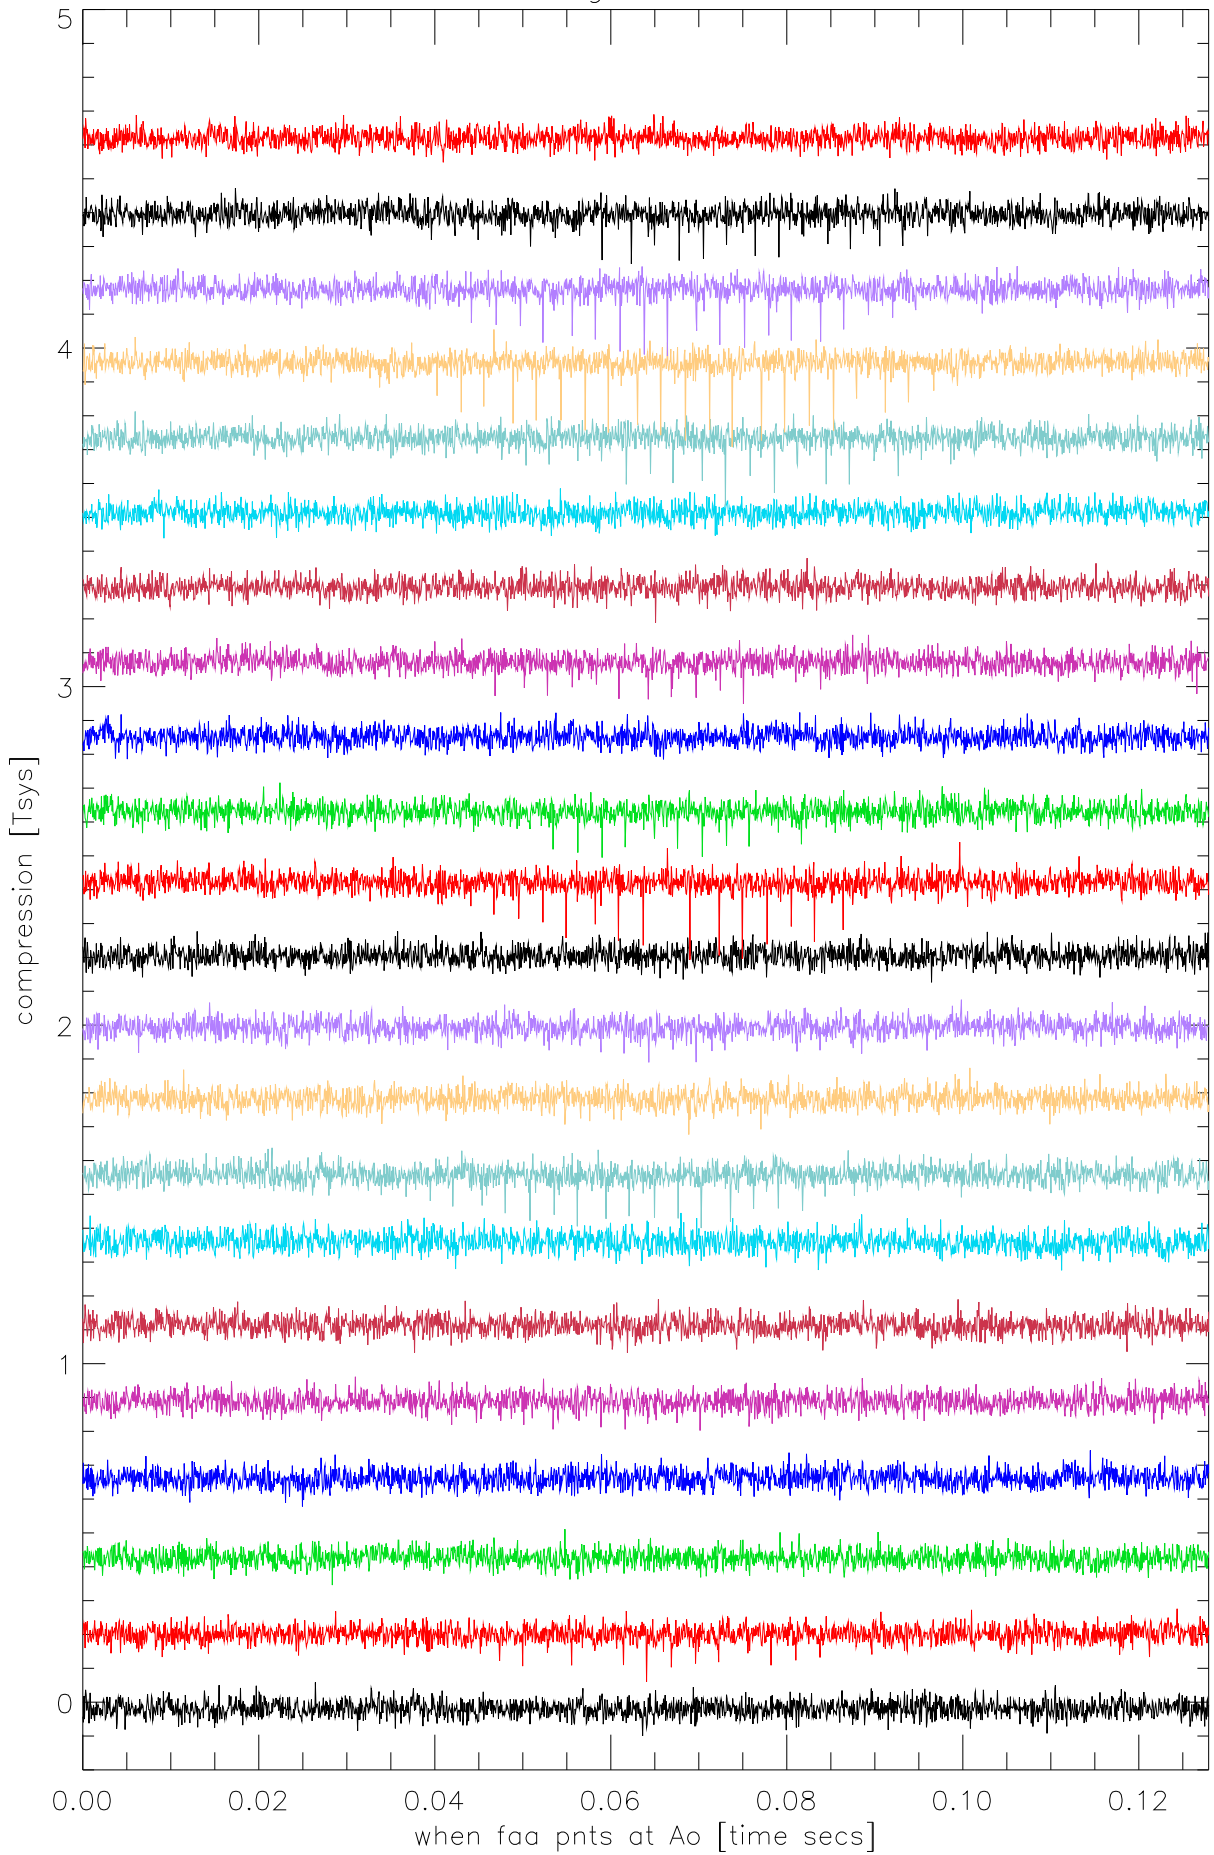

28sep04 alfa compression from faa (bm4,polA) az range:274.-349.

az range:353.-429.

az range:436.-511.

az range:515.-590.

az range:594.-641.