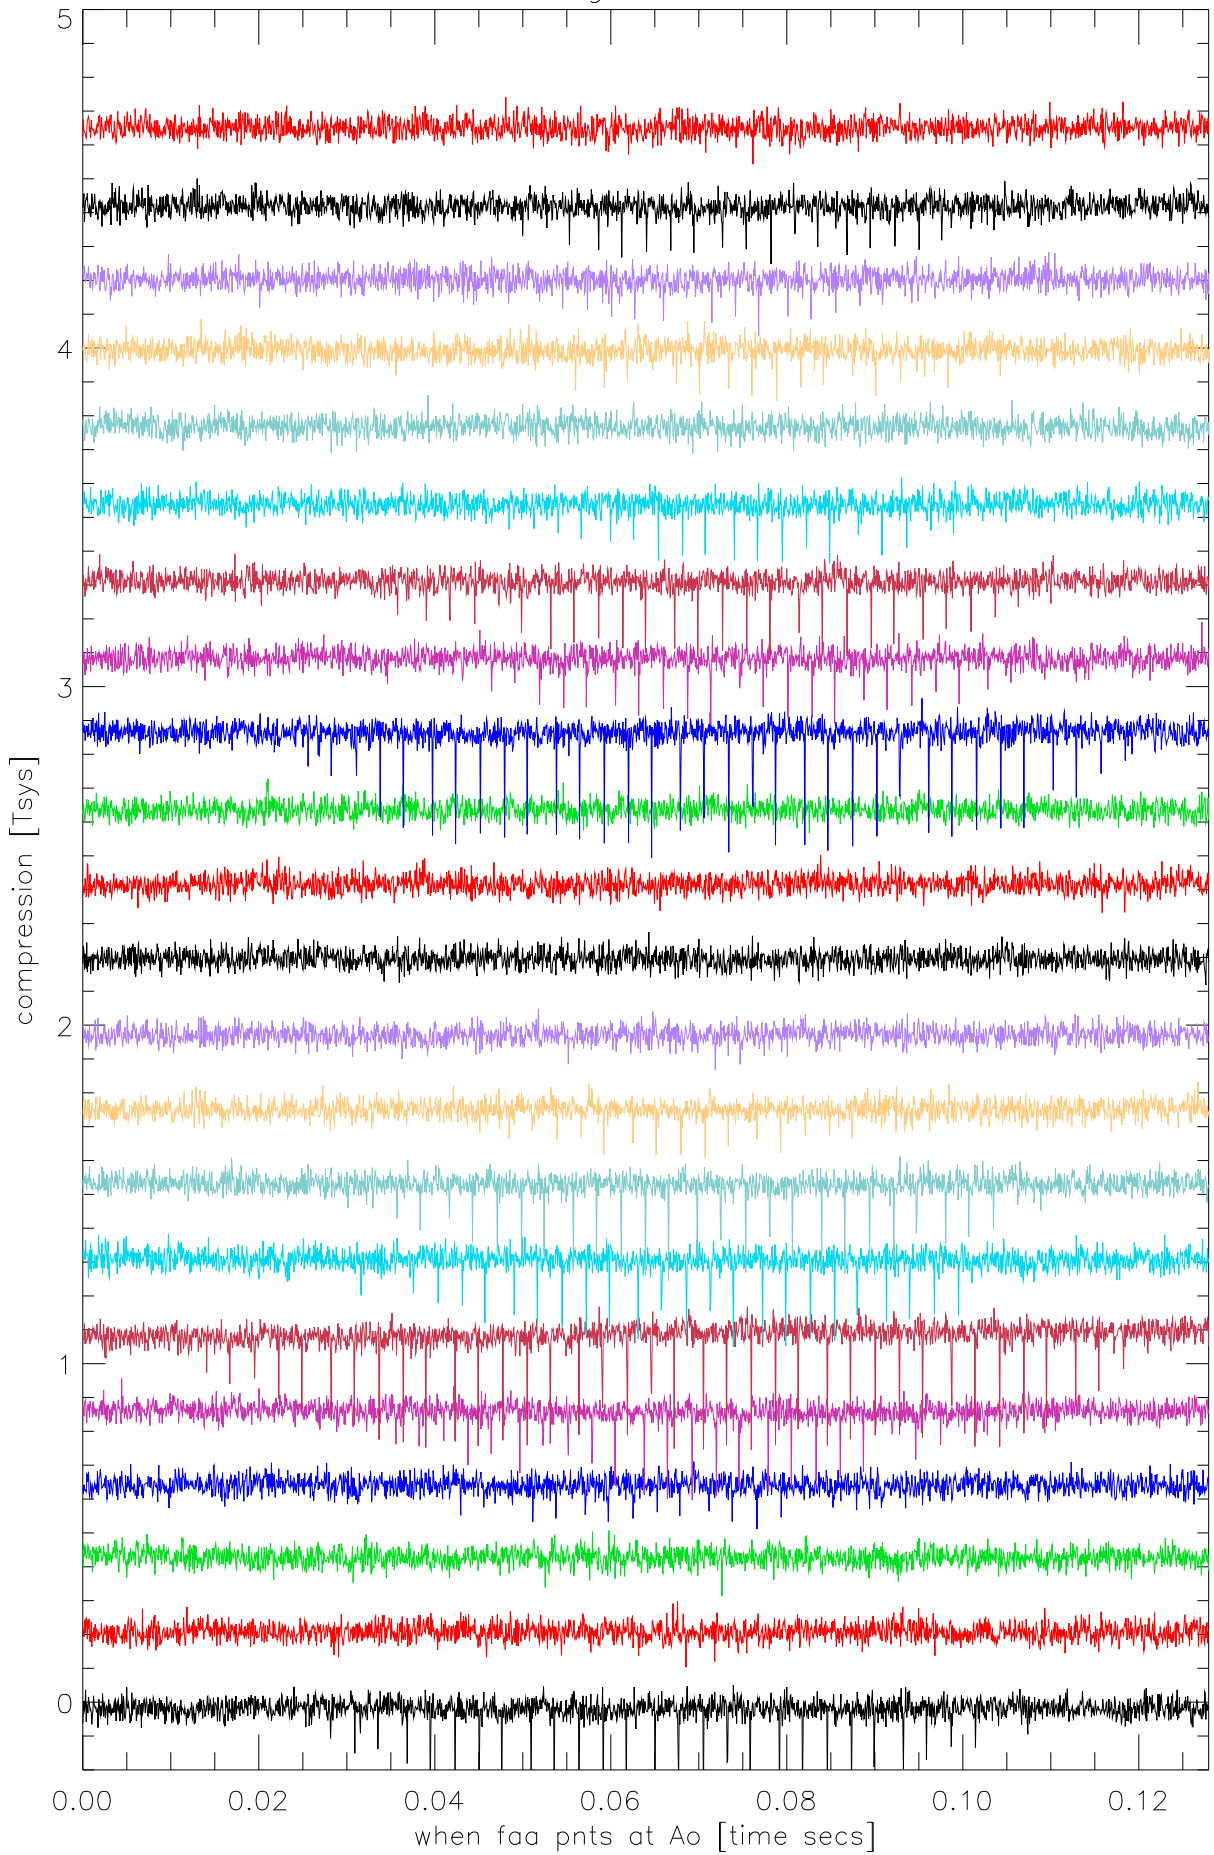

28sep04 alfa compression from faa (bm4,polA) az range:274.-349.

az range:353.-429.

az range:436.-511.

az range:515.-590.

az range:594.-641.