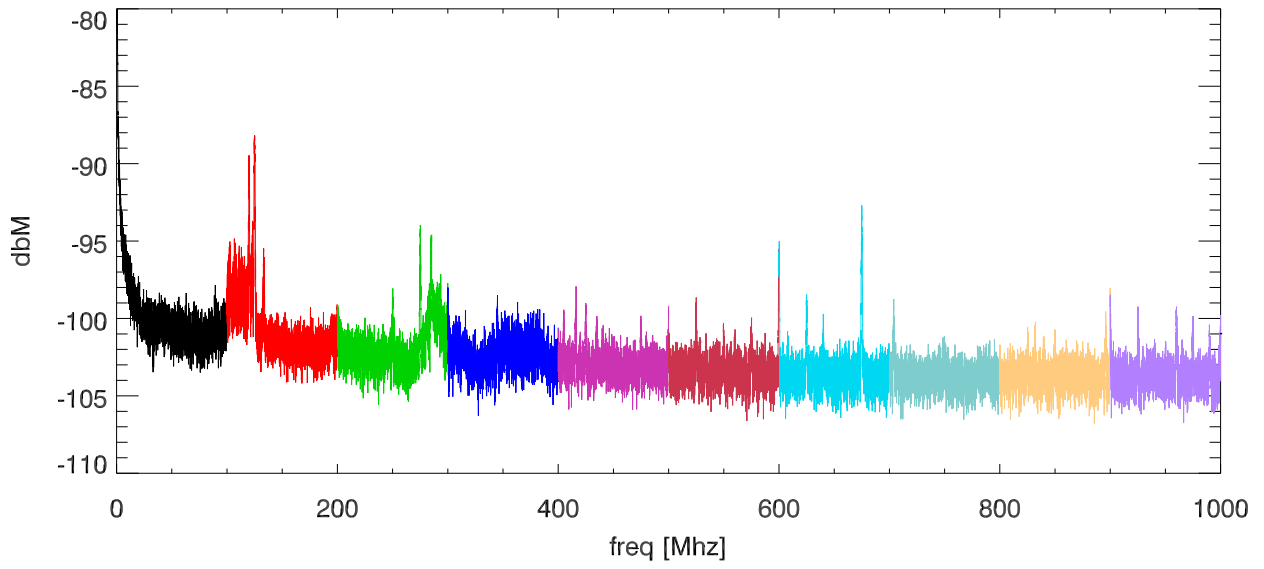

31jul14 video camera screen room test. videoCamera with psu off

SPD vs freq

SPD vs freq

blowups at various receiver freq ranges.

blowups at various receiver freq ranges.

blowups at various receiver freq ranges.