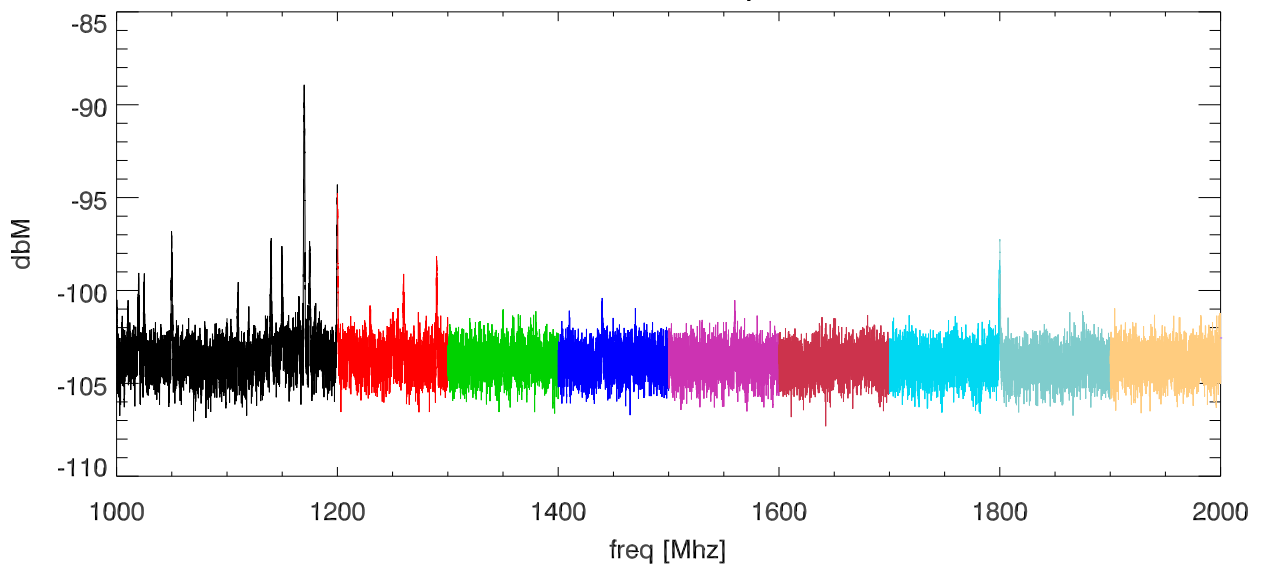

31jul14 video camera screen room test. videoCamera with psu off

SPD vs freq

SPD vs freq

blowups at various receiver freq ranges.

blowups at various receiver freq ranges.

blowups at various receiver freq ranges.