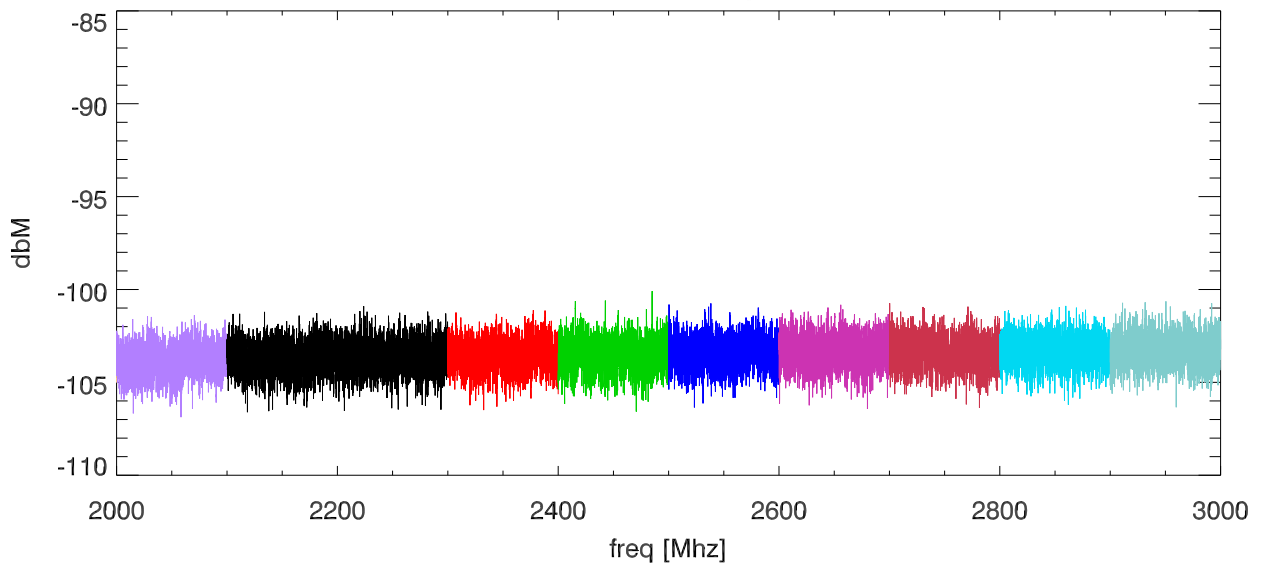

31jul14 video camera screen room test. videoCamera with psu off

SPD vs freq

SPD vs freq

blowups at various receiver freq ranges.

blowups at various receiver freq ranges.

blowups at various receiver freq ranges.