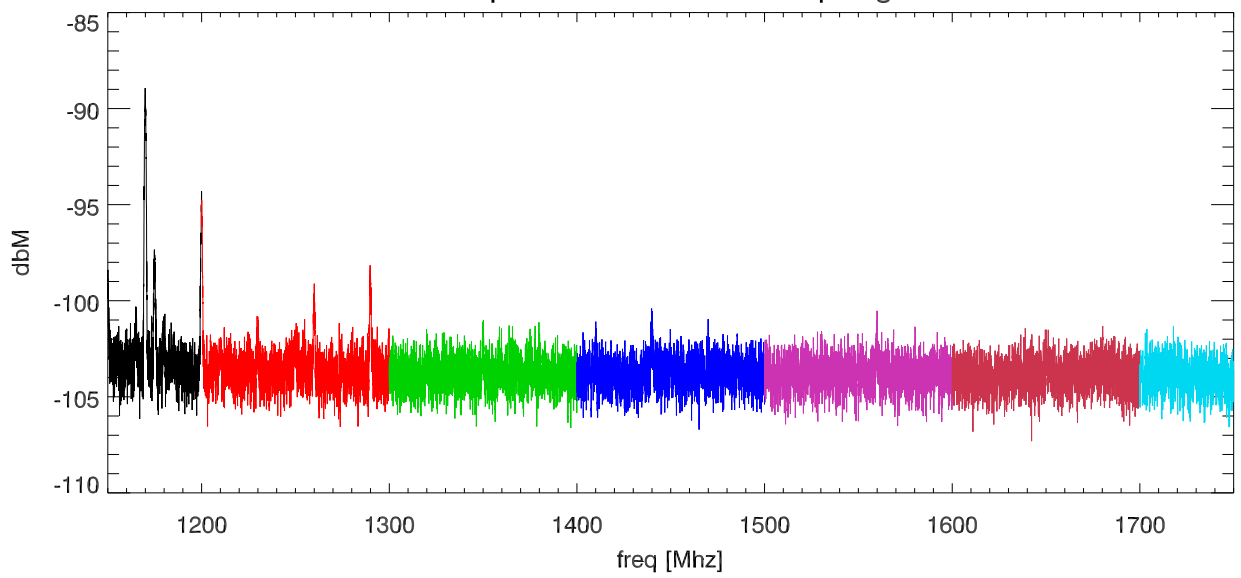

31jul14 video camera screen room test. videoCamera with psu off

SPD vs freq

SPD vs freq

blowups at various receiver freq ranges.

blowups at various receiver freq ranges.

blowups at various receiver freq ranges.