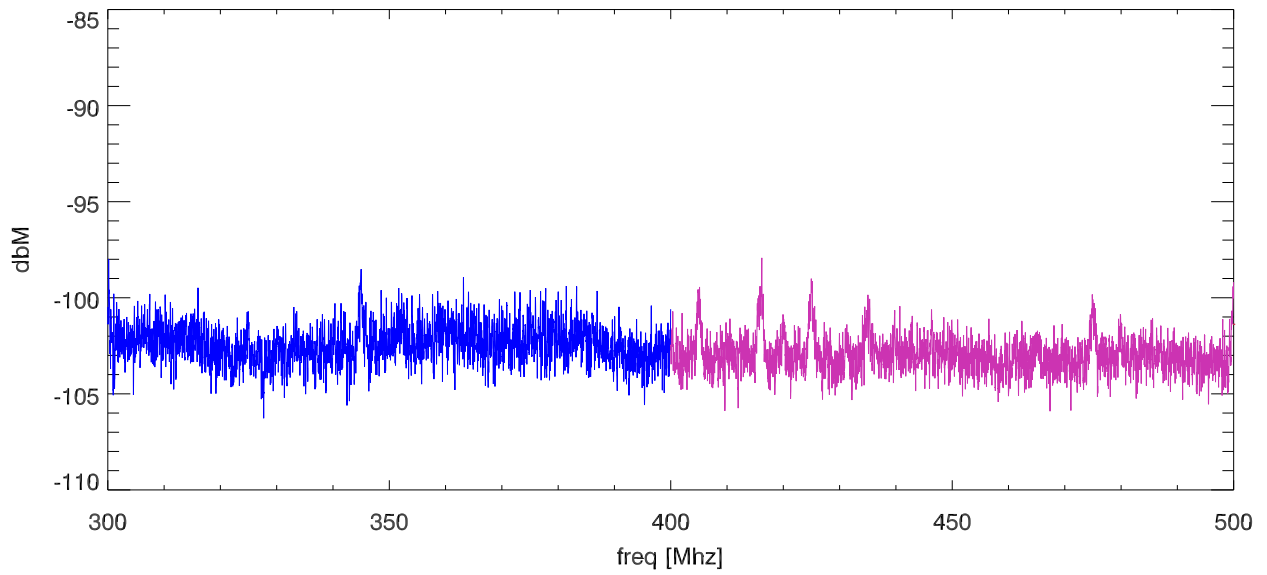

31jul14 video camera screen room test. videoCamera with psu off

SPD vs freq

SPD vs freq

blowups at various receiver freq ranges.

blowups at various receiver freq ranges.

blowups at various receiver freq ranges.