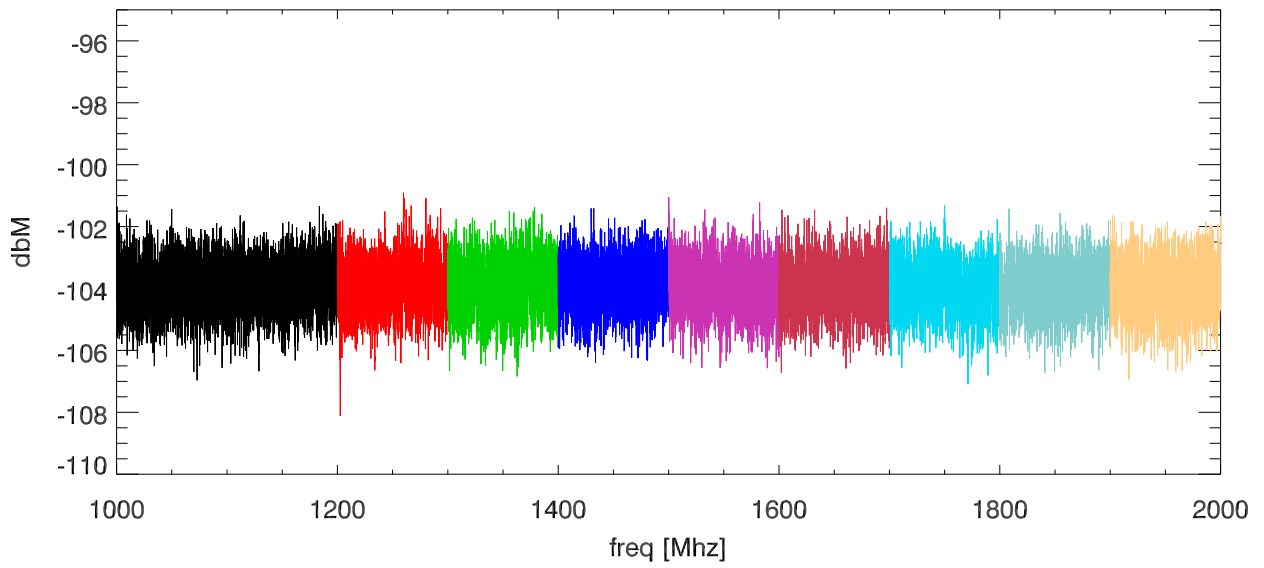

15oct12 ivuloto softek screen room test. ivuloto2,pos2 EFlid Probe.(boxClosed)

SPD vs freq

SPD vs freq

blowups at various receiver freq ranges.

blowups at various receiver freq ranges.

blowups at various receiver freq ranges.