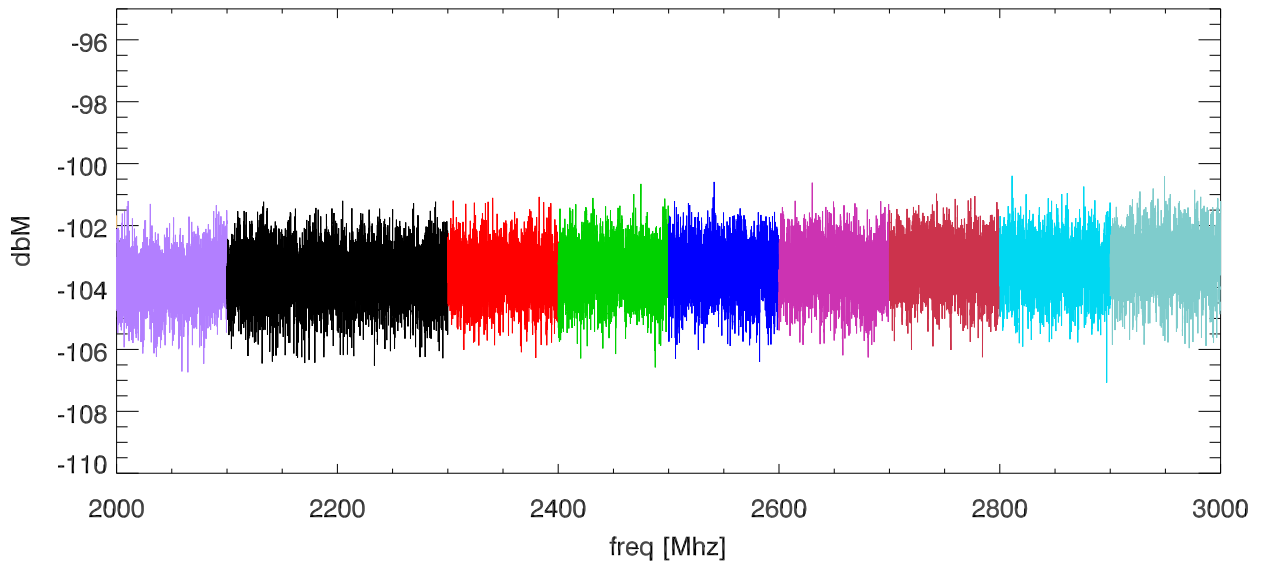

15oct12 ivuloto softek screen room test. ivuloto2,pos2 EFlid Probe.(boxClosed)

SPD vs freq

SPD vs freq

blowups at various receiver freq ranges.

blowups at various receiver freq ranges.

blowups at various receiver freq ranges.