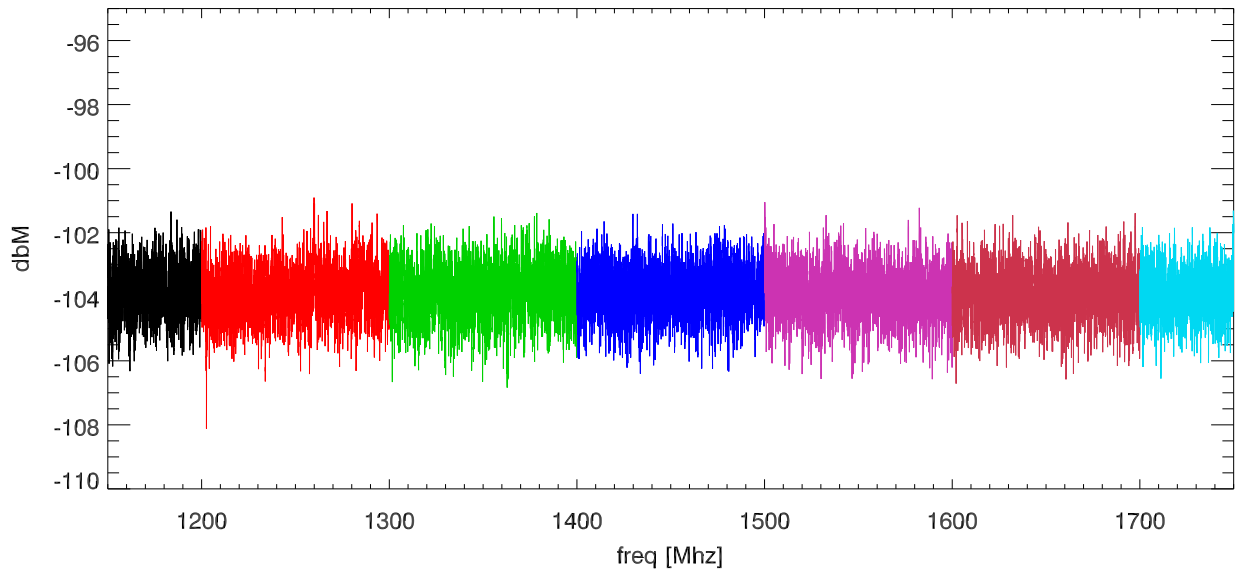

15oct12 ivuloto softek screen room test. ivuloto2,pos2 EFlid Probe.(boxClosed)

SPD vs freq

SPD vs freq

blowups at various receiver freq ranges.

blowups at various receiver freq ranges.

blowups at various receiver freq ranges.