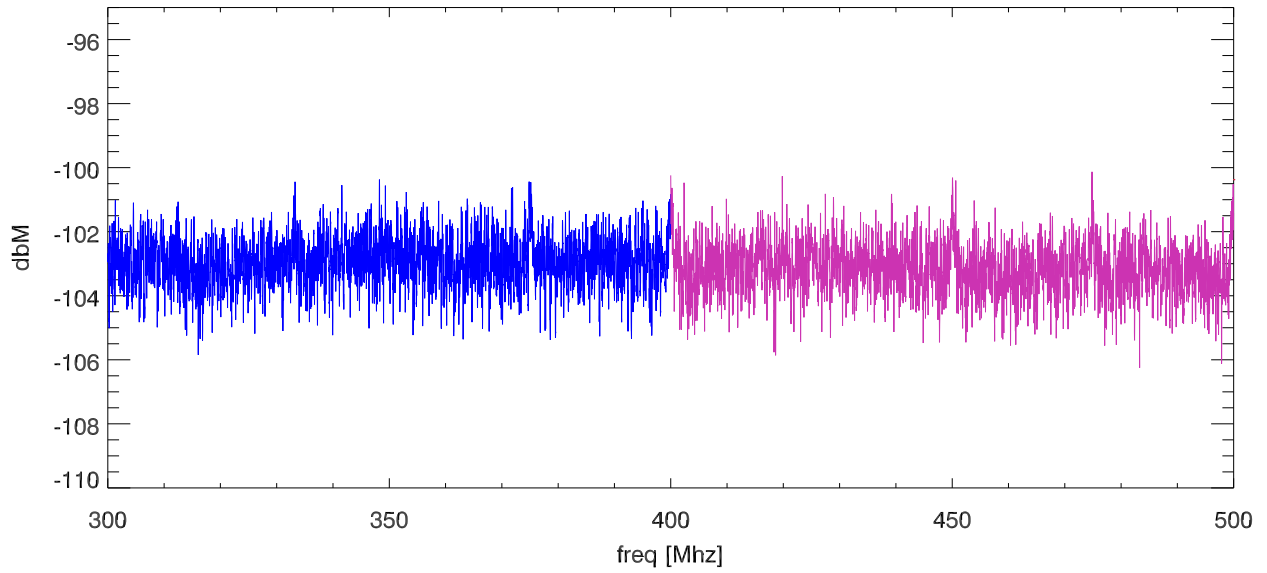

15oct12 ivuloto softek screen room test. ivuloto2,pos2 EFlid Probe.(boxClosed)

SPD vs freq

SPD vs freq

blowups at various receiver freq ranges.

blowups at various receiver freq ranges.

blowups at various receiver freq ranges.