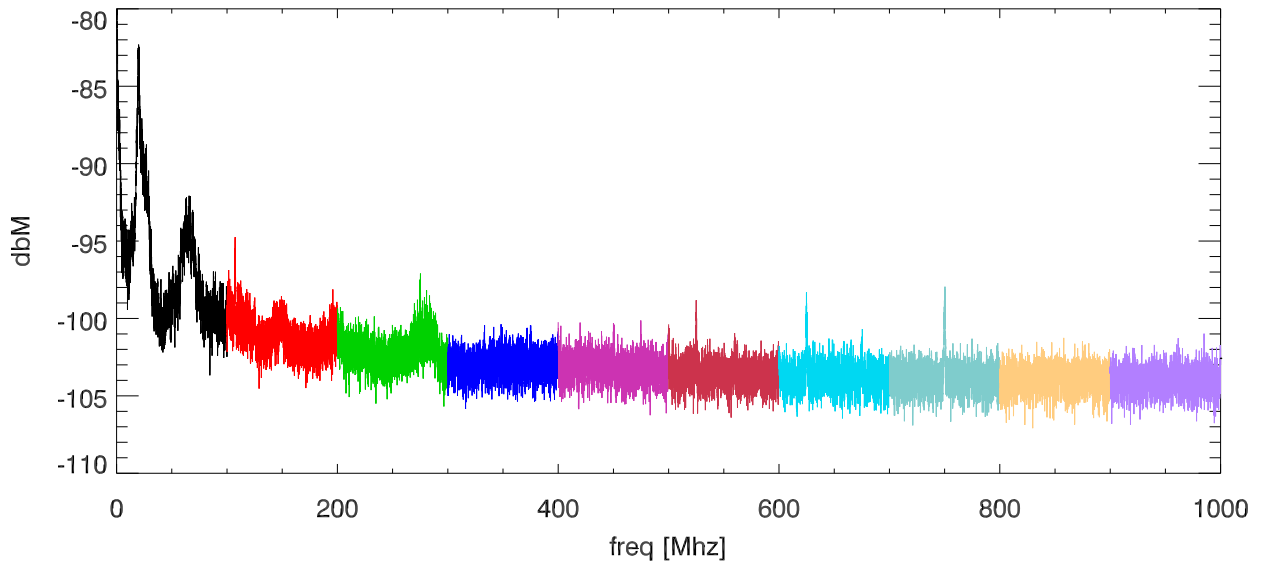

15oct12 ivuloto softek screen room test. ivuloto2,pos2 EFlid Probe.(boxClosed)

SPD vs freq

SPD vs freq

blowups at various receiver freq ranges.

blowups at various receiver freq ranges.

blowups at various receiver freq ranges.