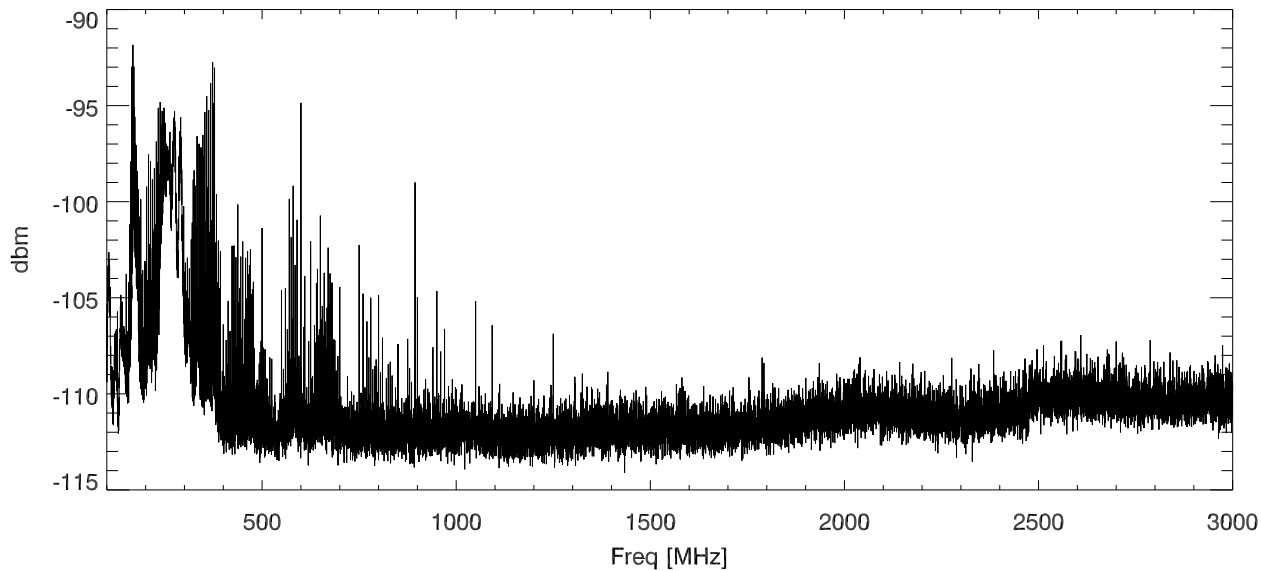

blowup around 327 rcvr

abs(fft(spc)) shows period of combs in spectra