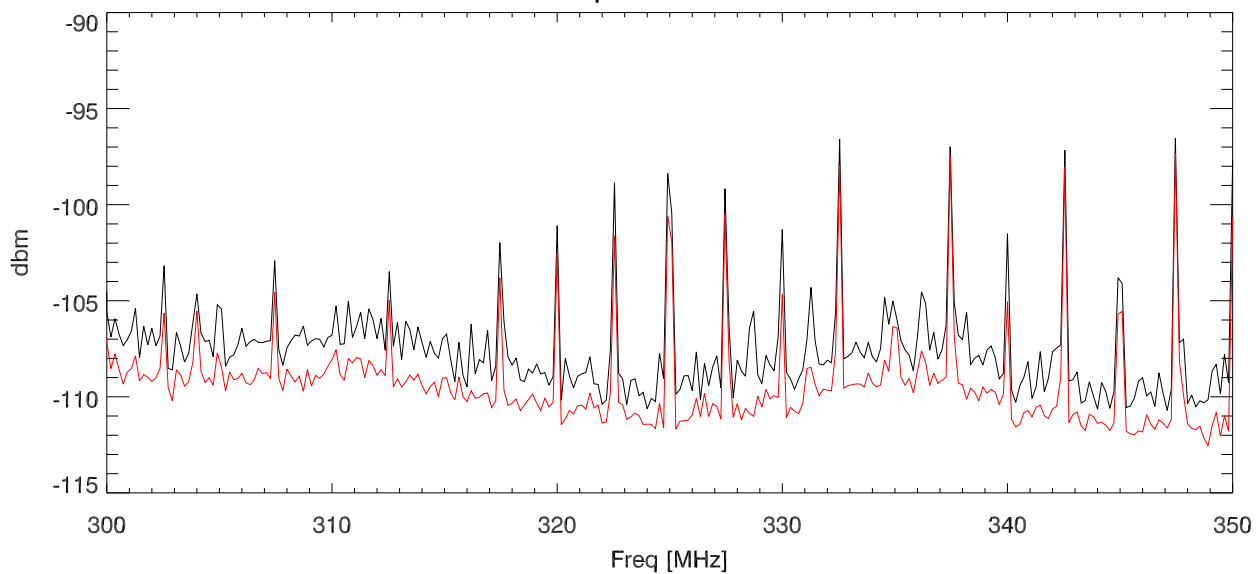

blowup around 327 rcvr

abs(fft(spc)) shows period of combs in spectra