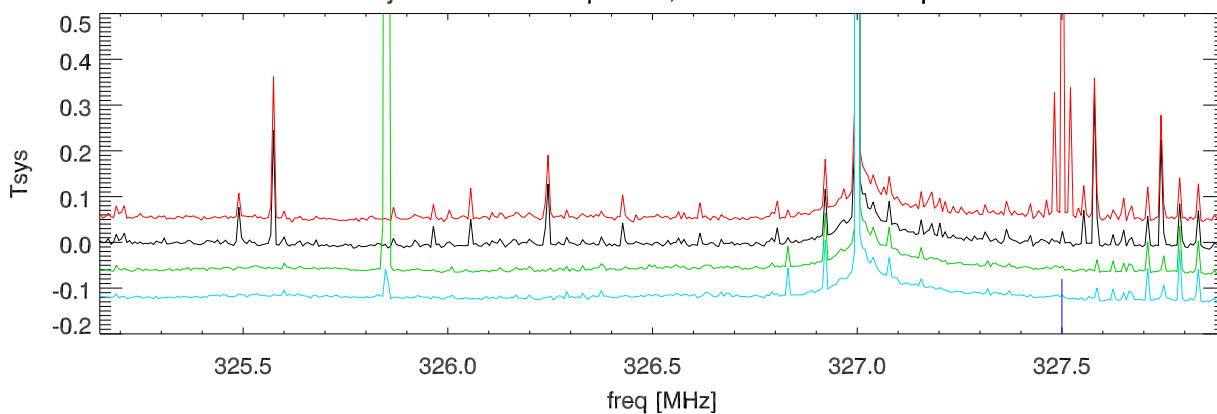

12ju15 327 rcvr. spectra, lo cabinet doors open

12ju15 327 rcvr. spectra, lo cabinet doors open

12ju15 327 rcvr. spectra, lo cabinet doors open

12ju15 327 rcvr. spectra, lo cabinet doors open

anritsu synth rfi spectra measured in screen room

blowup around 327 rcvr

abs(fft(spc)) shows period of combs in spectra