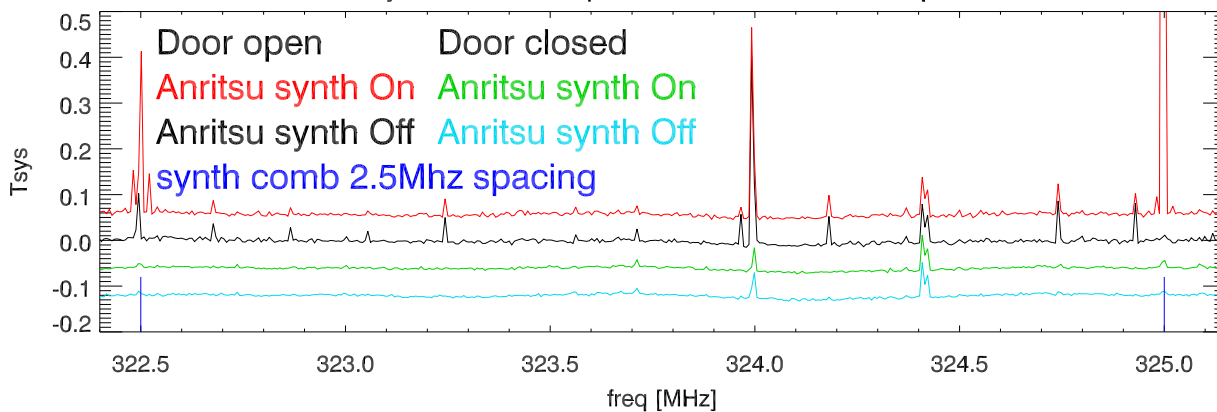

12ju15 327 rcvr. spectra, lo cabinet doors open

12ju15 327 rcvr. spectra, lo cabinet doors open

12ju15 327 rcvr. spectra, lo cabinet doors open

12ju15 327 rcvr. spectra, lo cabinet doors open

anritsu synth rfi spectra measured in screen room

blowup around 327 rcvr

abs(fft(spc)) shows period of combs in spectra