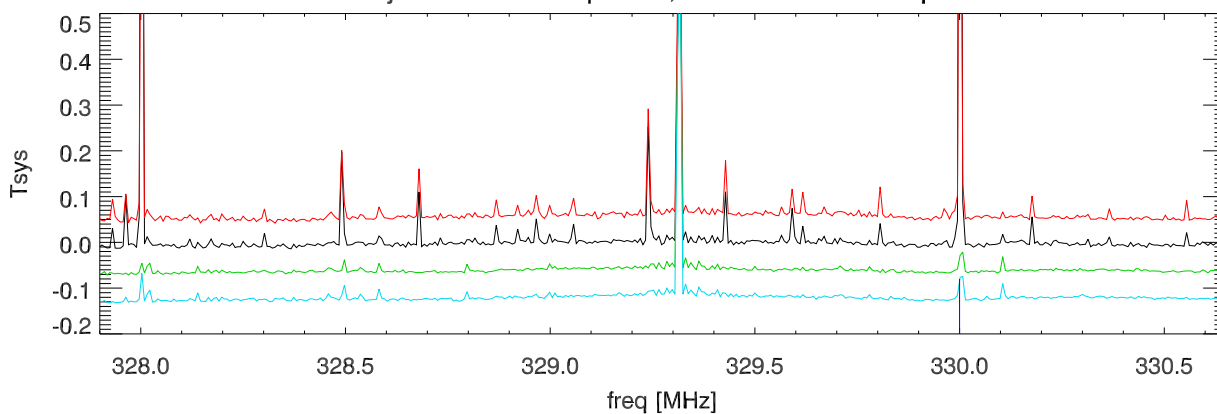

12ju15 327 rcvr. spectra, lo cabinet doors open

12ju15 327 rcvr. spectra, lo cabinet doors open