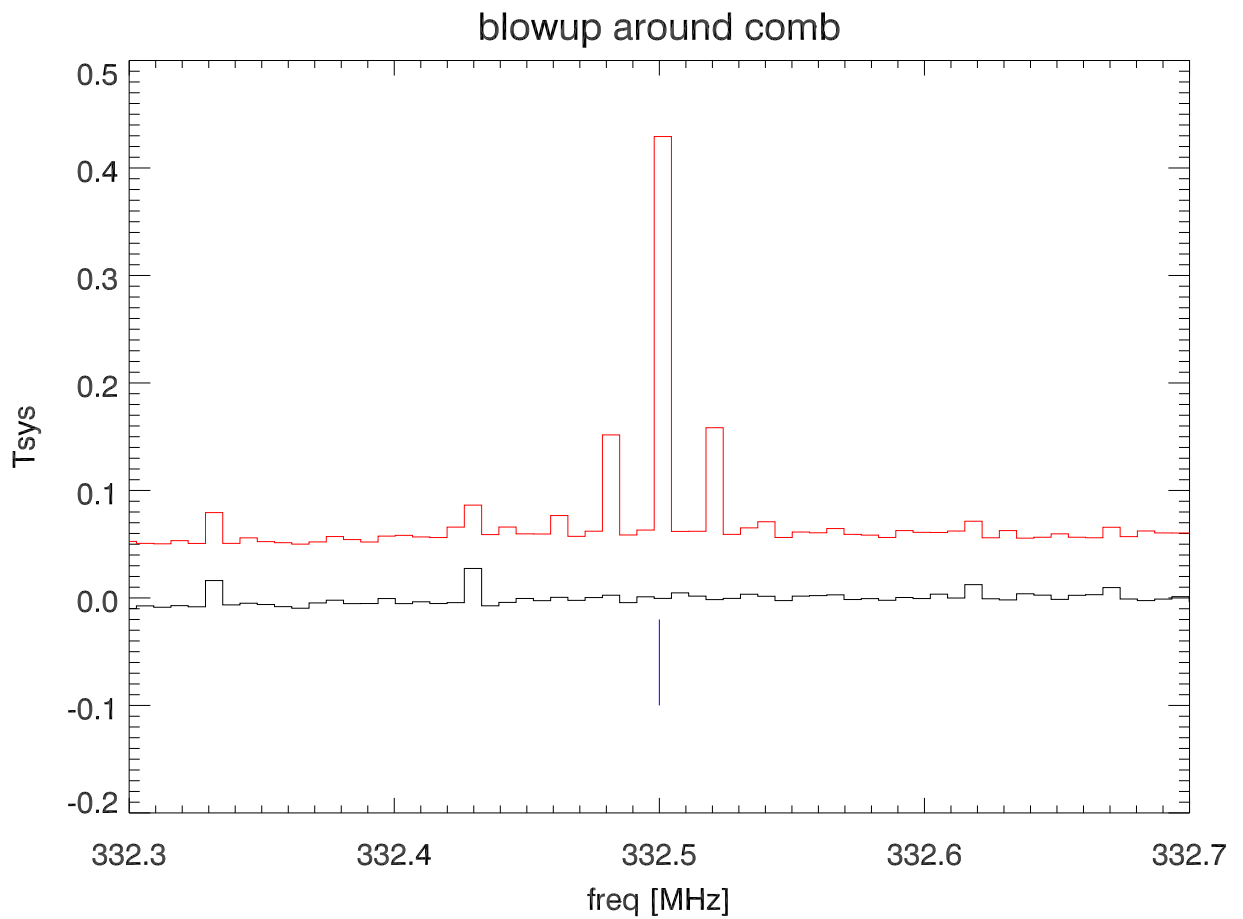

anritsu synth rfi spectra measured in screen room