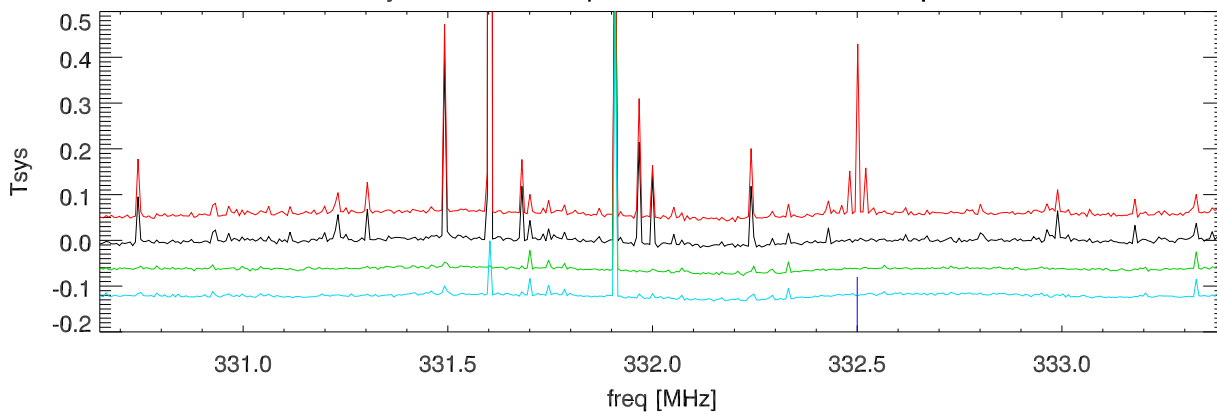

12ju15 327 rcvr. spectra, lo cabinet doors open

12ju15 327 rcvr. spectra, lo cabinet doors open

12ju15 327 rcvr. spectra, lo cabinet doors open

12ju15 327 rcvr. spectra, lo cabinet doors open

anritsu synth rfi spectra measured in screen room

blowup around 327 rcvr

abs(fft(spc)) shows period of combs in spectra