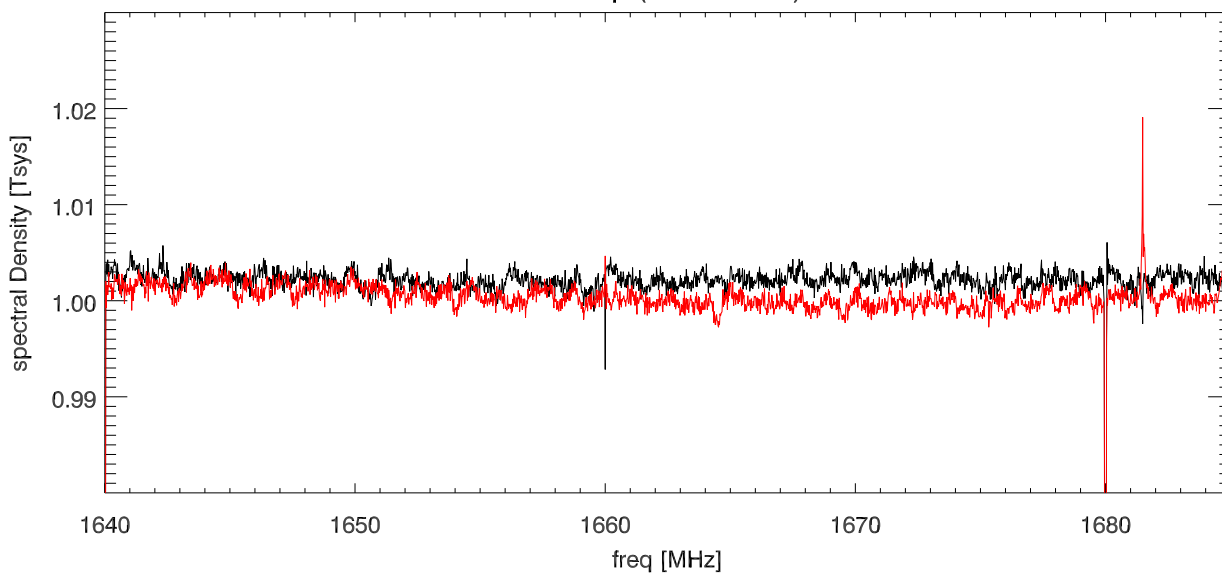

06oct15 lbw on/off. ysqared 1672.5 rfi test. Tx4_offs (160 MhzBw)

blowup (linear scale)

Avg onoff pairs and pols

06oct15 lbw on/off. ysqared 1672.5 rfi test. Tx4_offs (80 MHzBw)

blowup (linear scale)

Avg onoff pairs and pols

06oct15 lbw on/off. ysquared 1672.5 rfi test. Tx4_offs (16 MHzBw)

blowup (linear scale)

Avg onoff pairs and pols