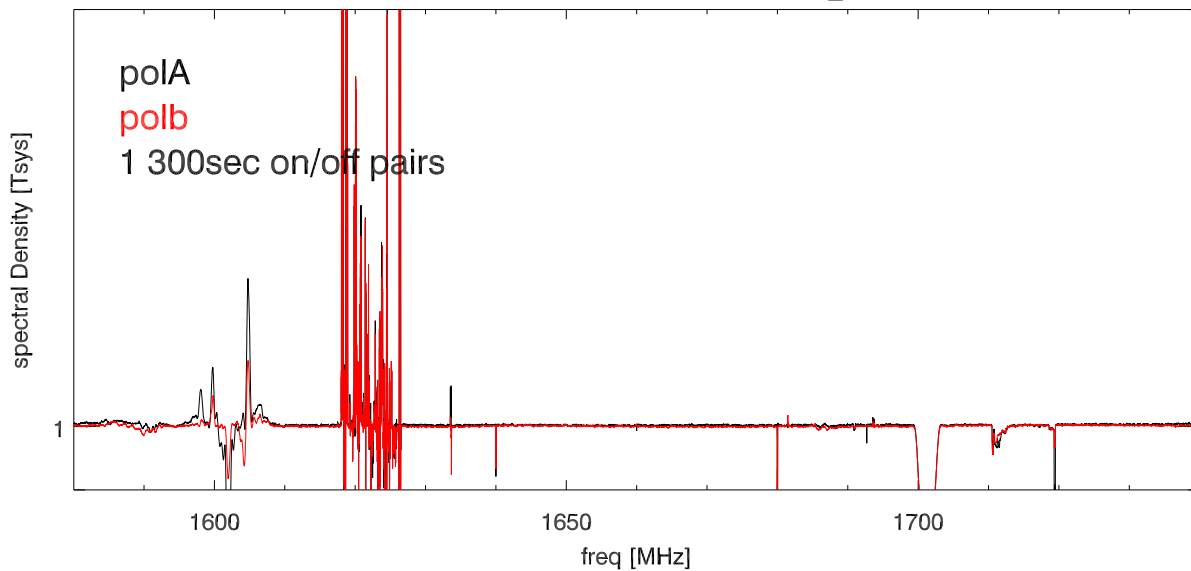

06oct15 lbw on/off. ysqared 1672.5 rfi test. Tx4_offs (160 MhzBw)

blowup (linear scale)

Avg onoff pairs and pols

06oct15 lbw on/off. ysqared 1672.5 rfi test. Tx4_offs (80 MHzBw)

blowup (linear scale)

Avg onoff pairs and pols

06oct15 lbw on/off. ysquared 1672.5 rfi test. Tx4_offs (16 MHzBw)

blowup (linear scale)

Avg onoff pairs and pols