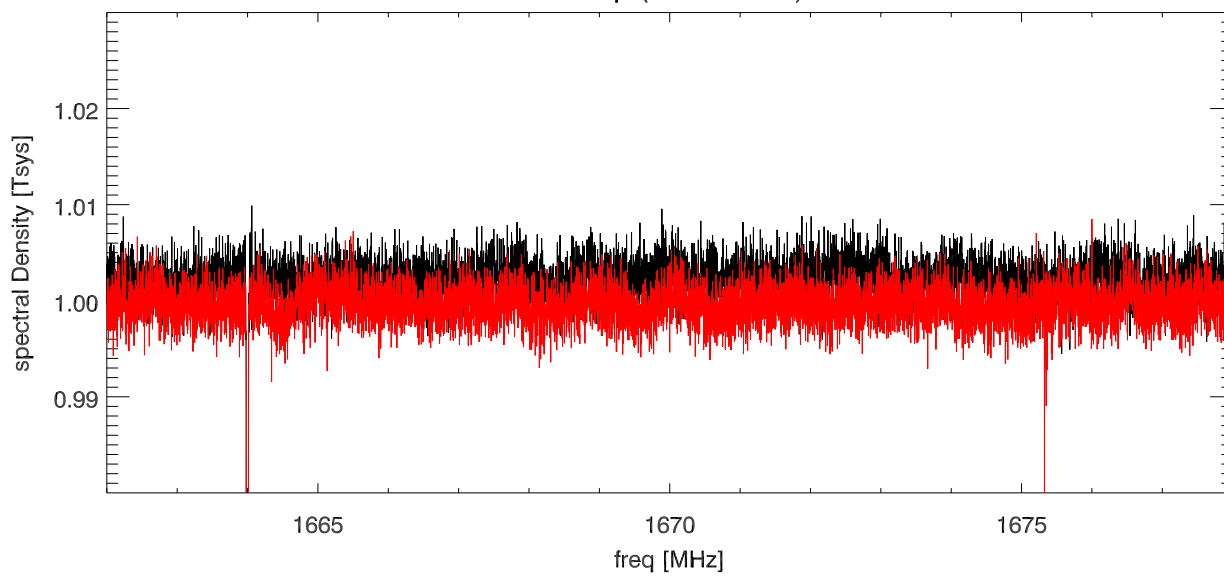

06oct15 lbw on/off. ysqared 1672.5 rfi test. Tx4_offs (160 MhzBw)

blowup (linear scale)

Avg onoff pairs and pols

06oct15 lbw on/off. ysqared 1672.5 rfi test. Tx4_offs (80 MHzBw)

blowup (linear scale)

Avg onoff pairs and pols

06oct15 lbw on/off. ysquared 1672.5 rfi test. Tx4_offs (16 MHzBw)

blowup (linear scale)

Avg onoff pairs and pols