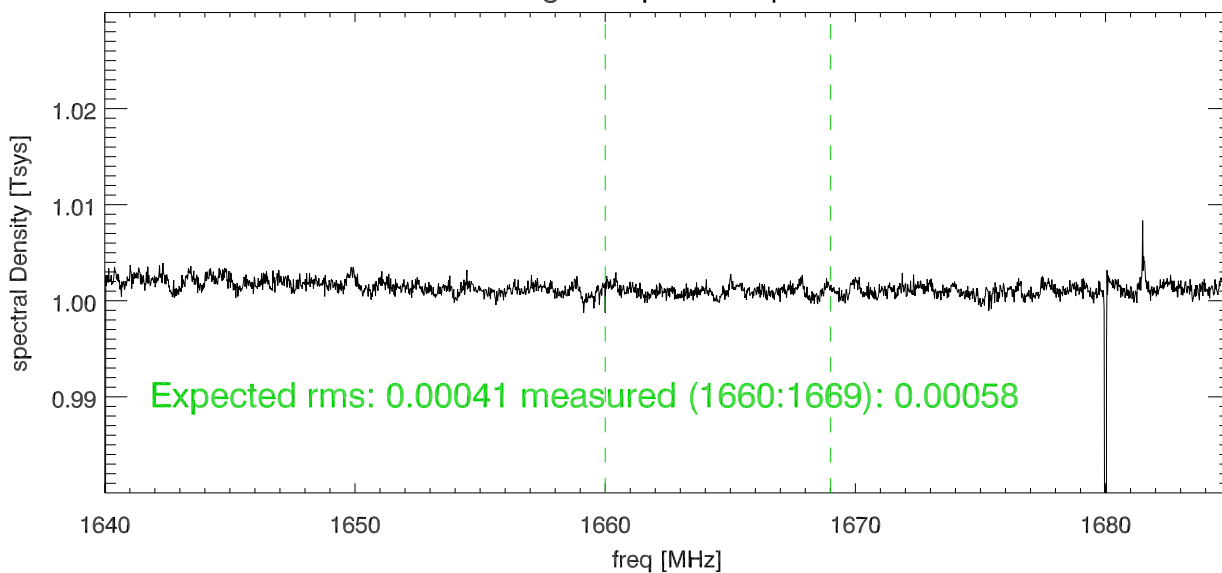

06oct15 lbw on/off. ysqared 1672.5 rfi test. Tx4_offs (160 MhzBw)

blowup (linear scale)

Avg onoff pairs and pols

06oct15 lbw on/off. ysqared 1672.5 rfi test. Tx4_offs (80 MHzBw)

blowup (linear scale)

Avg onoff pairs and pols

06oct15 lbw on/off. ysquared 1672.5 rfi test. Tx4_offs (16 MHzBw)

blowup (linear scale)

Avg onoff pairs and pols