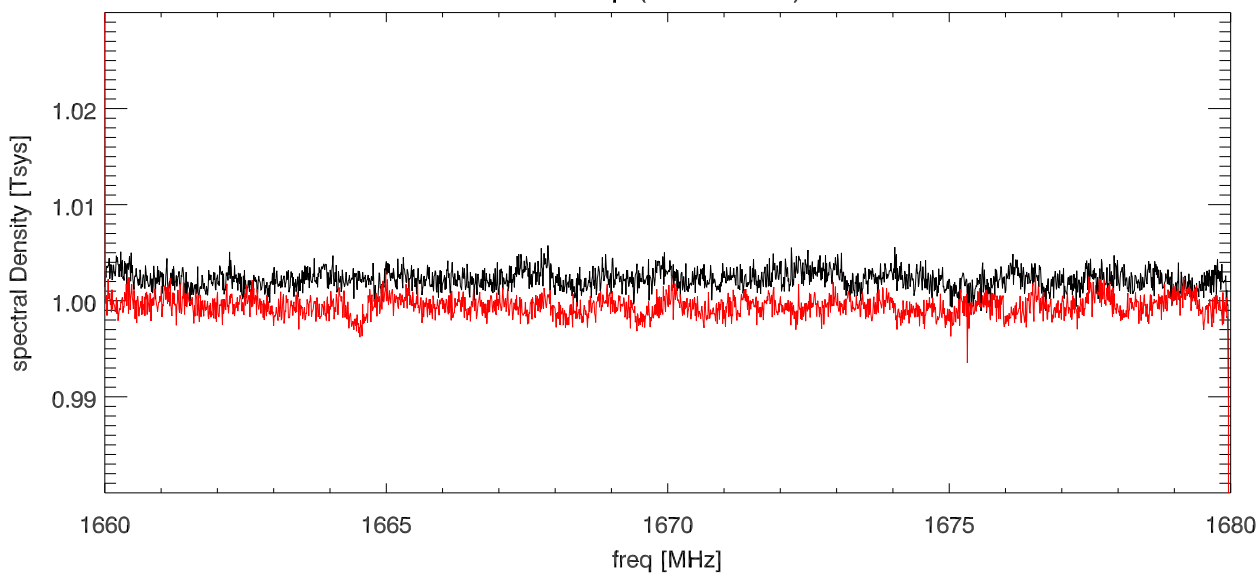

06oct15 lbw on/off. ysqared 1672.5 rfi test. Tx4_offs (160 MhzBw)

blowup (linear scale)

Avg onoff pairs and pols

06oct15 lbw on/off. ysqared 1672.5 rfi test. Tx4_offs (80 MHzBw)

blowup (linear scale)

Avg onoff pairs and pols

06oct15 lbw on/off. ysquared 1672.5 rfi test. Tx4_offs (16 MHzBw)

blowup (linear scale)

Avg onoff pairs and pols