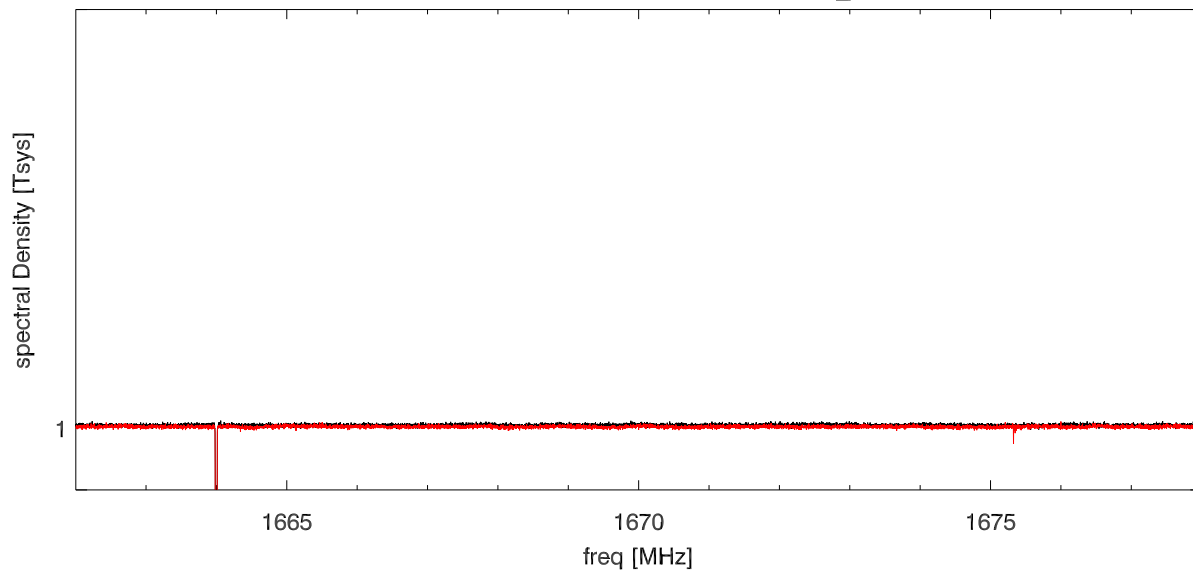

06oct15 lbw on/off. ysqared 1672.5 rfi test. Tx4_offs (160 MhzBw)

blowup (linear scale)

Avg onoff pairs and pols

06oct15 lbw on/off. ysqared 1672.5 rfi test. Tx4_offs (80 MHzBw)

blowup (linear scale)

Avg onoff pairs and pols

06oct15 lbw on/off. ysquared 1672.5 rfi test. Tx4_offs (16 MHzBw)

blowup (linear scale)

Avg onoff pairs and pols