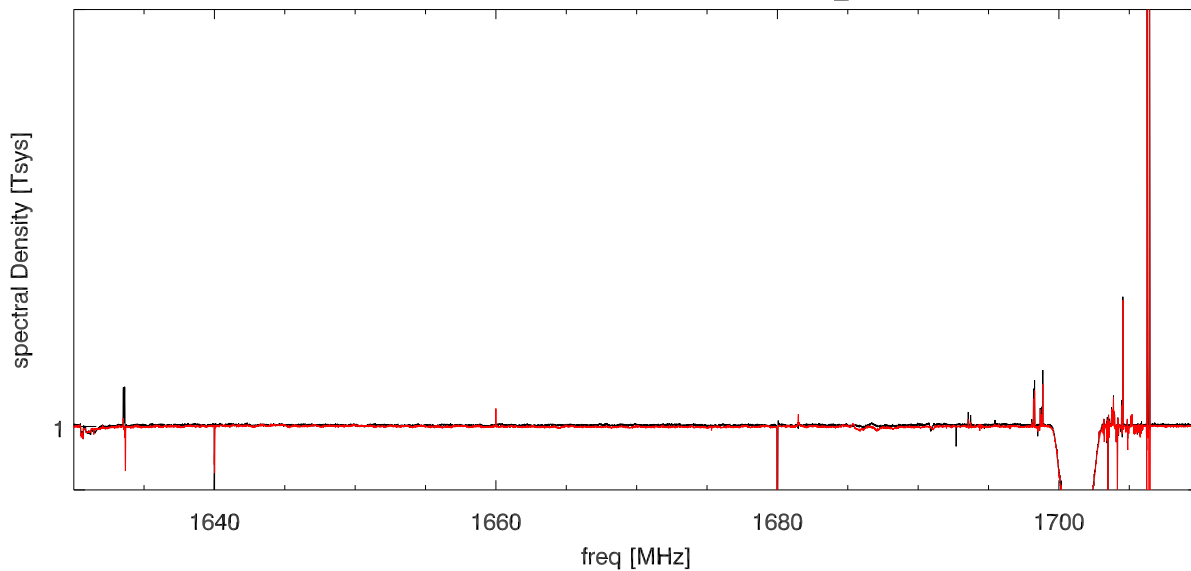

06oct15 lbw on/off. ysqared 1672.5 rfi test. Tx4_offs (160 MhzBw)

blowup (linear scale)

Avg onoff pairs and pols

06oct15 lbw on/off. ysqared 1672.5 rfi test. Tx4_offs (80 MHzBw)

blowup (linear scale)

Avg onoff pairs and pols

06oct15 lbw on/off. ysquared 1672.5 rfi test. Tx4_offs (16 MHzBw)

blowup (linear scale)

Avg onoff pairs and pols