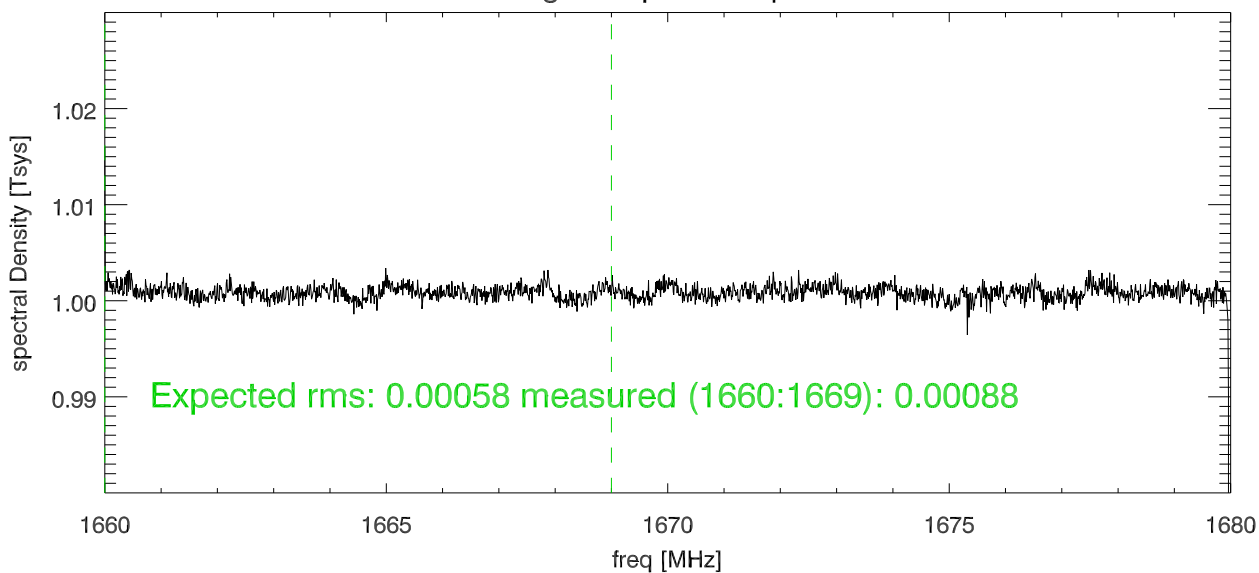

06oct15 lbw on/off. ysqared 1672.5 rfi test. Tx4_offs (160 MhzBw)

blowup (linear scale)

Avg onoff pairs and pols

06oct15 lbw on/off. ysqared 1672.5 rfi test. Tx4_offs (80 MHzBw)

blowup (linear scale)

Avg onoff pairs and pols

06oct15 lbw on/off. ysquared 1672.5 rfi test. Tx4_offs (16 MHzBw)

blowup (linear scale)

Avg onoff pairs and pols