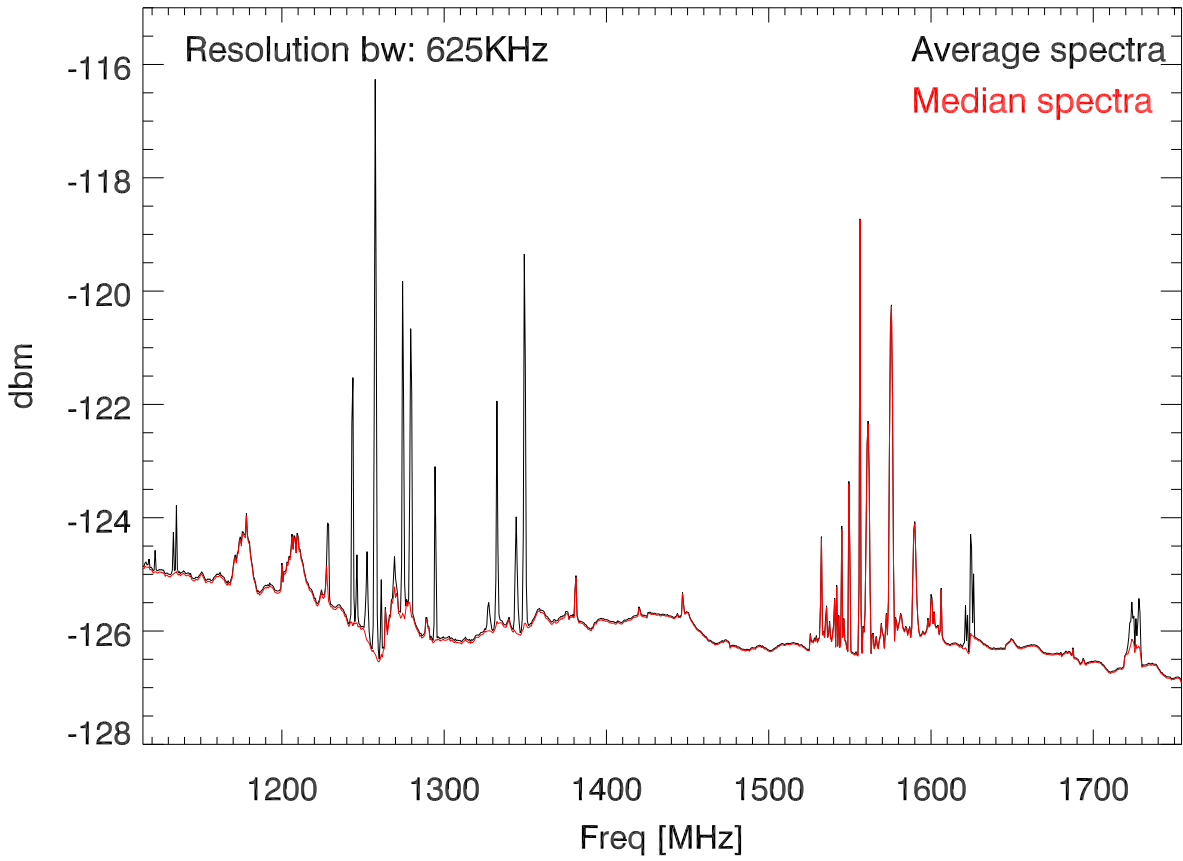

20190305 lbw azswing 37secs of data. Average spectra

Peak hold spectra