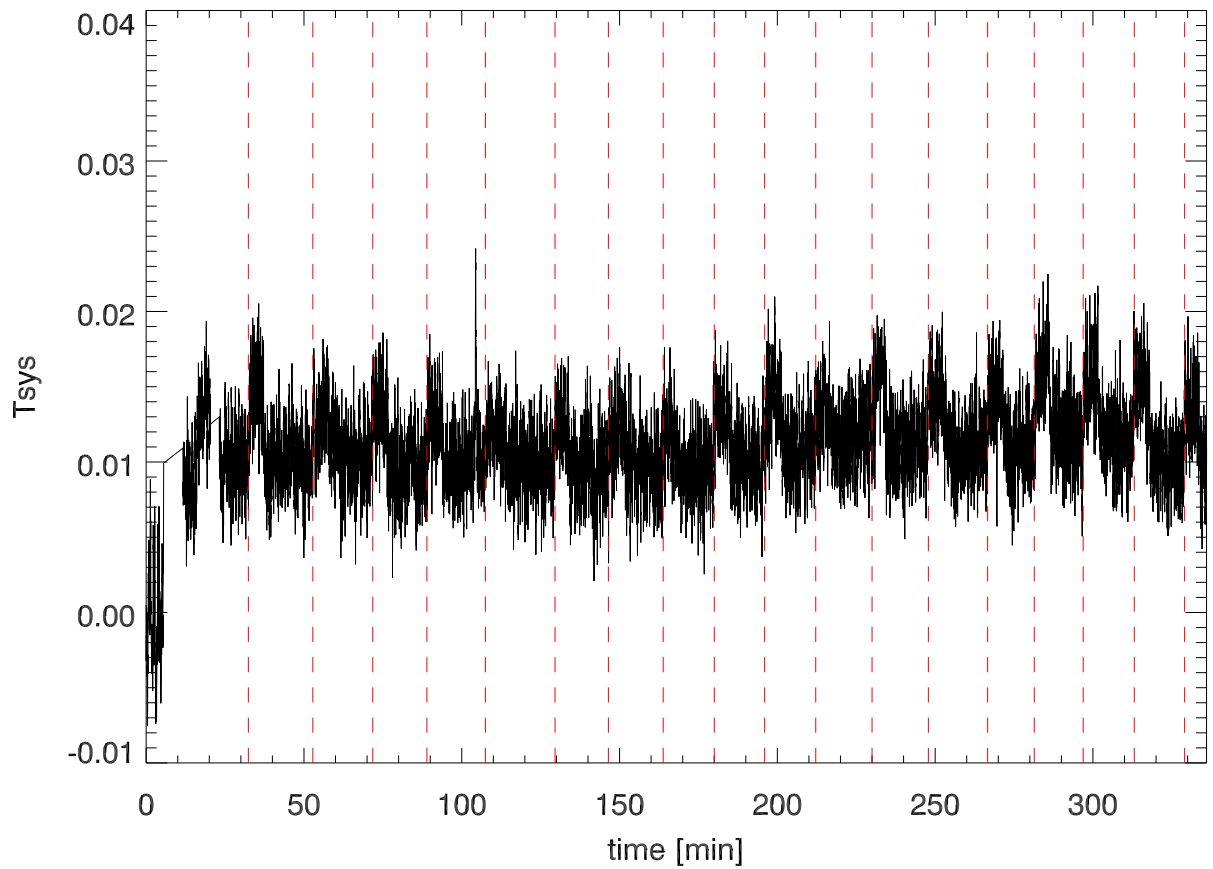

sep19_20 a2010 1408 rfi tp vs time. PoIA

bm0 bm1 bm2 bm3 bm4 bm5 bm6

PoIB

sep19_201408 rfi tp vs time. BM_3A

sep19_201408 rfi tp vs time. BM_3B

sep19_20 When 1408 rfi occurred

sep19_20 Minutes between 1408 rfi