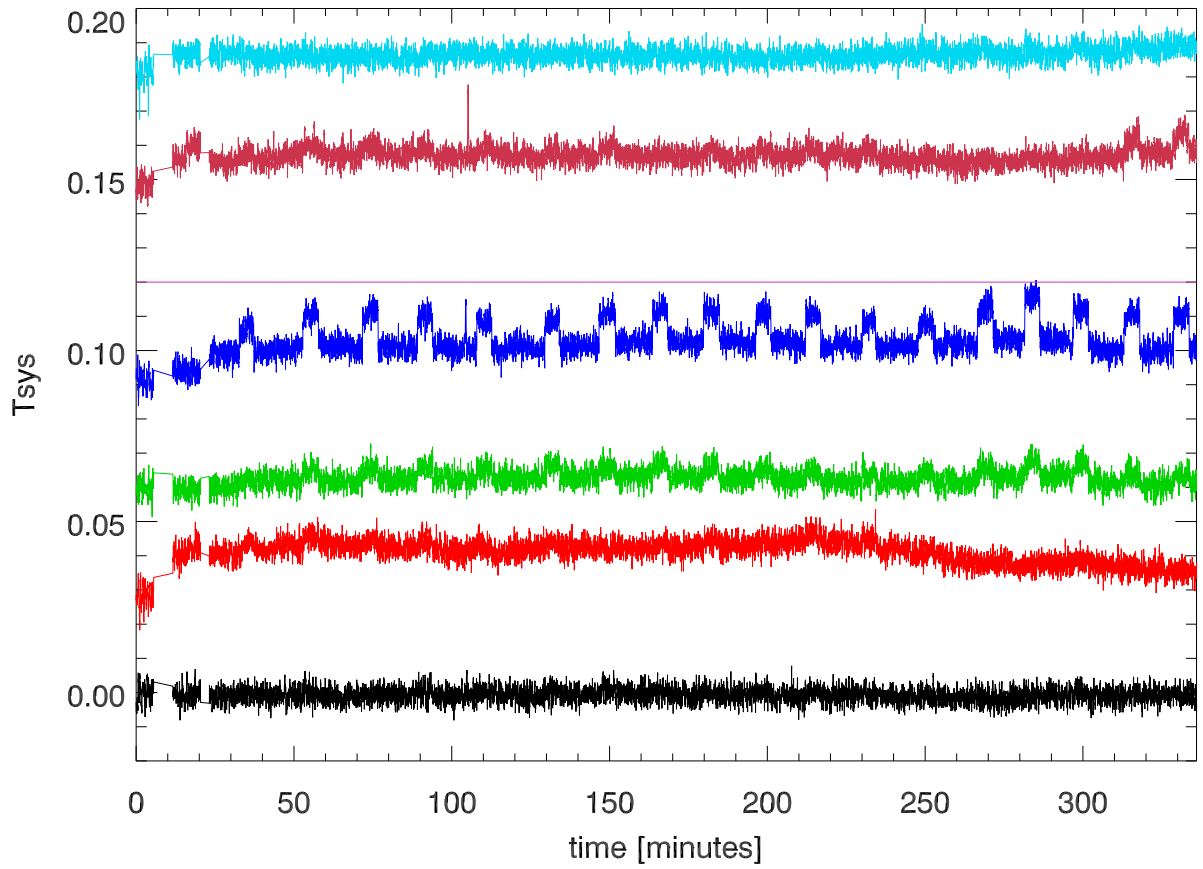

sep19_20 a2010 1408 rfi tp vs time. PoIA

bm0 bm1 bm2 bm3 bm4 bm5 bm6

PoIB

sep19_201408 rfi tp vs time. BM_3A

sep19_201408 rfi tp vs time. BM_3B

sep19_20 When 1408 rfi occurred

sep19_20 Minutes between 1408 rfi