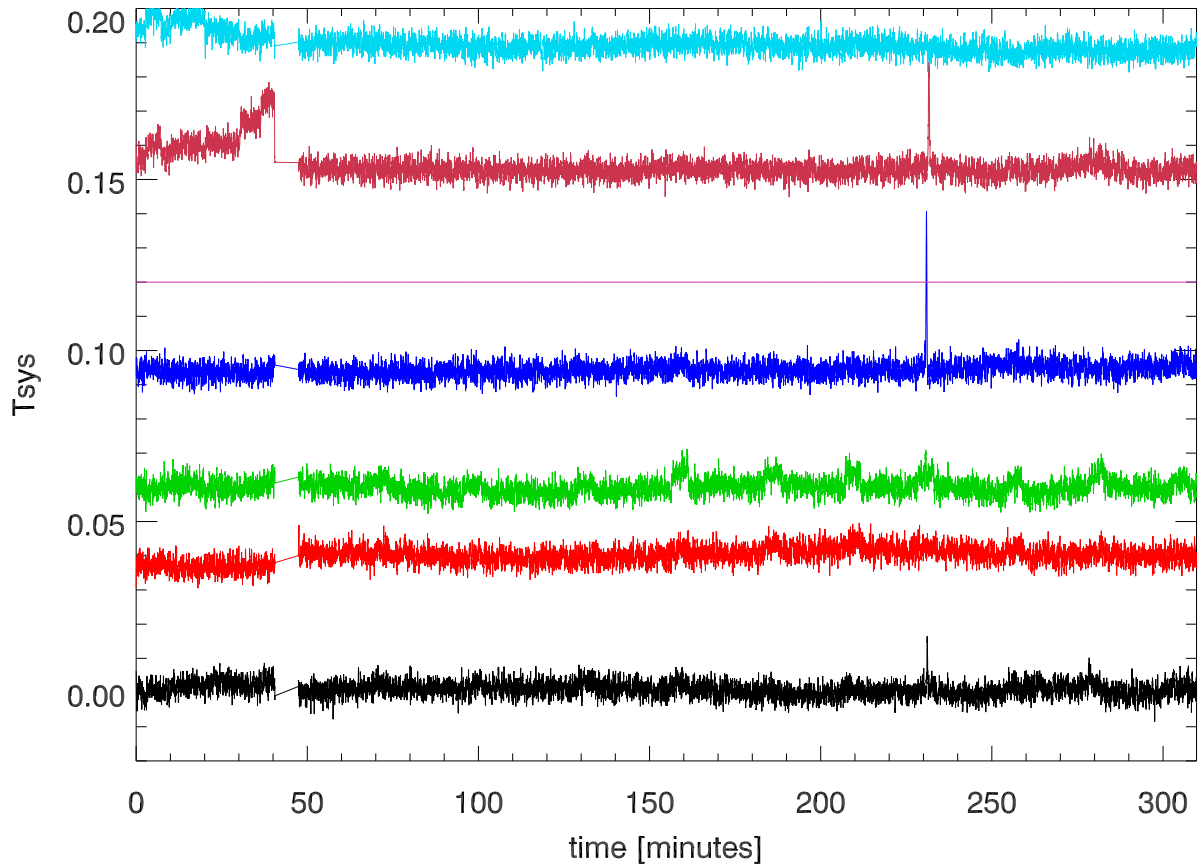

sep18\_19 a2010 1408 rfi tp vs time. PoIA

bm0 bm1 bm2 bm3 bm4 bm5 bm6

PoIB

sep18\_191408 rfi tp vs time. BM\_2A

sep18\_191408 rfi tp vs time. BM\_3B

sep18\_19 When 1408 rfi occurred

sep18\_19 Minutes between 1408 rfi