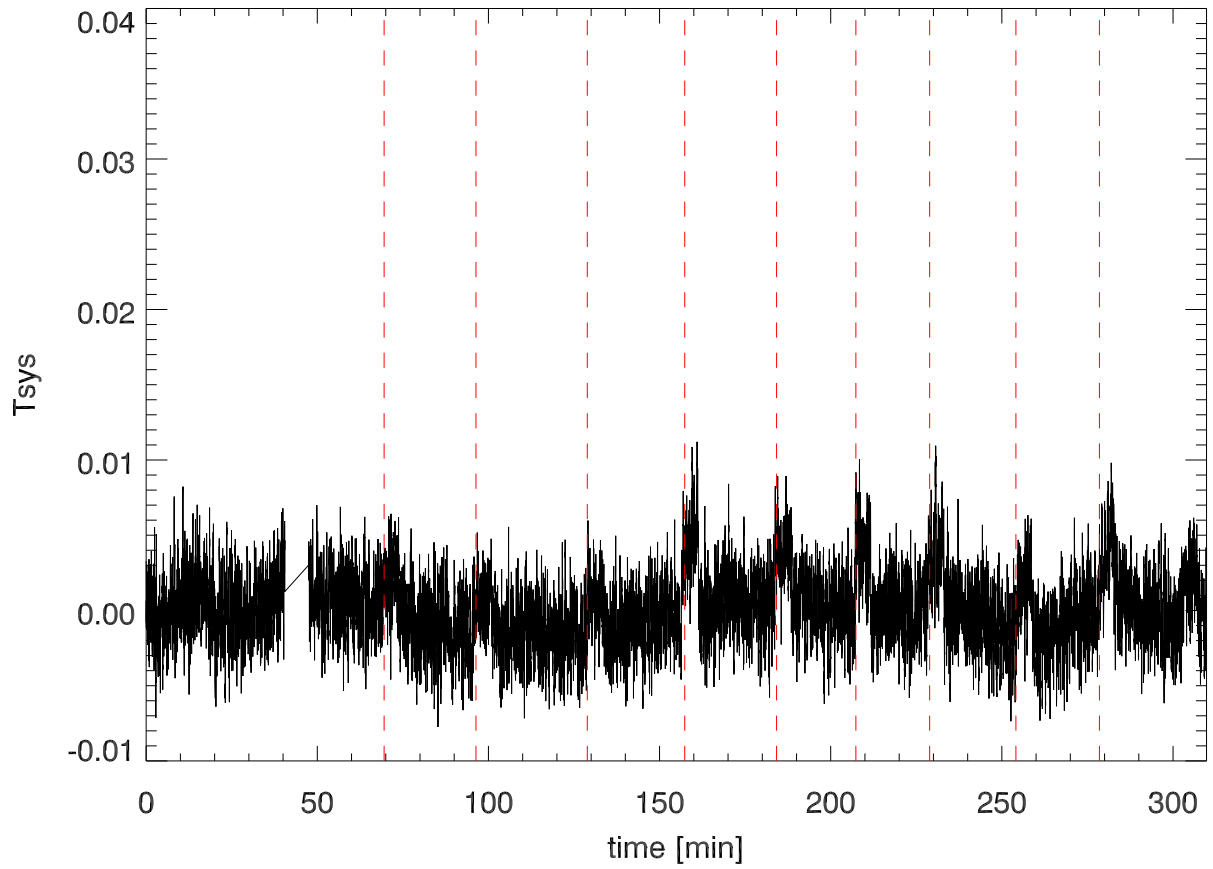

sep18\_19 a2010 1408 rfi tp vs time. PoIA

bm0 bm1 bm2 bm3 bm4 bm5 bm6

PoIB

sep18\_191408 rfi tp vs time. BM\_2A

sep18\_191408 rfi tp vs time. BM\_3B

sep18\_19 When 1408 rfi occurred

sep18\_19 Minutes between 1408 rfi