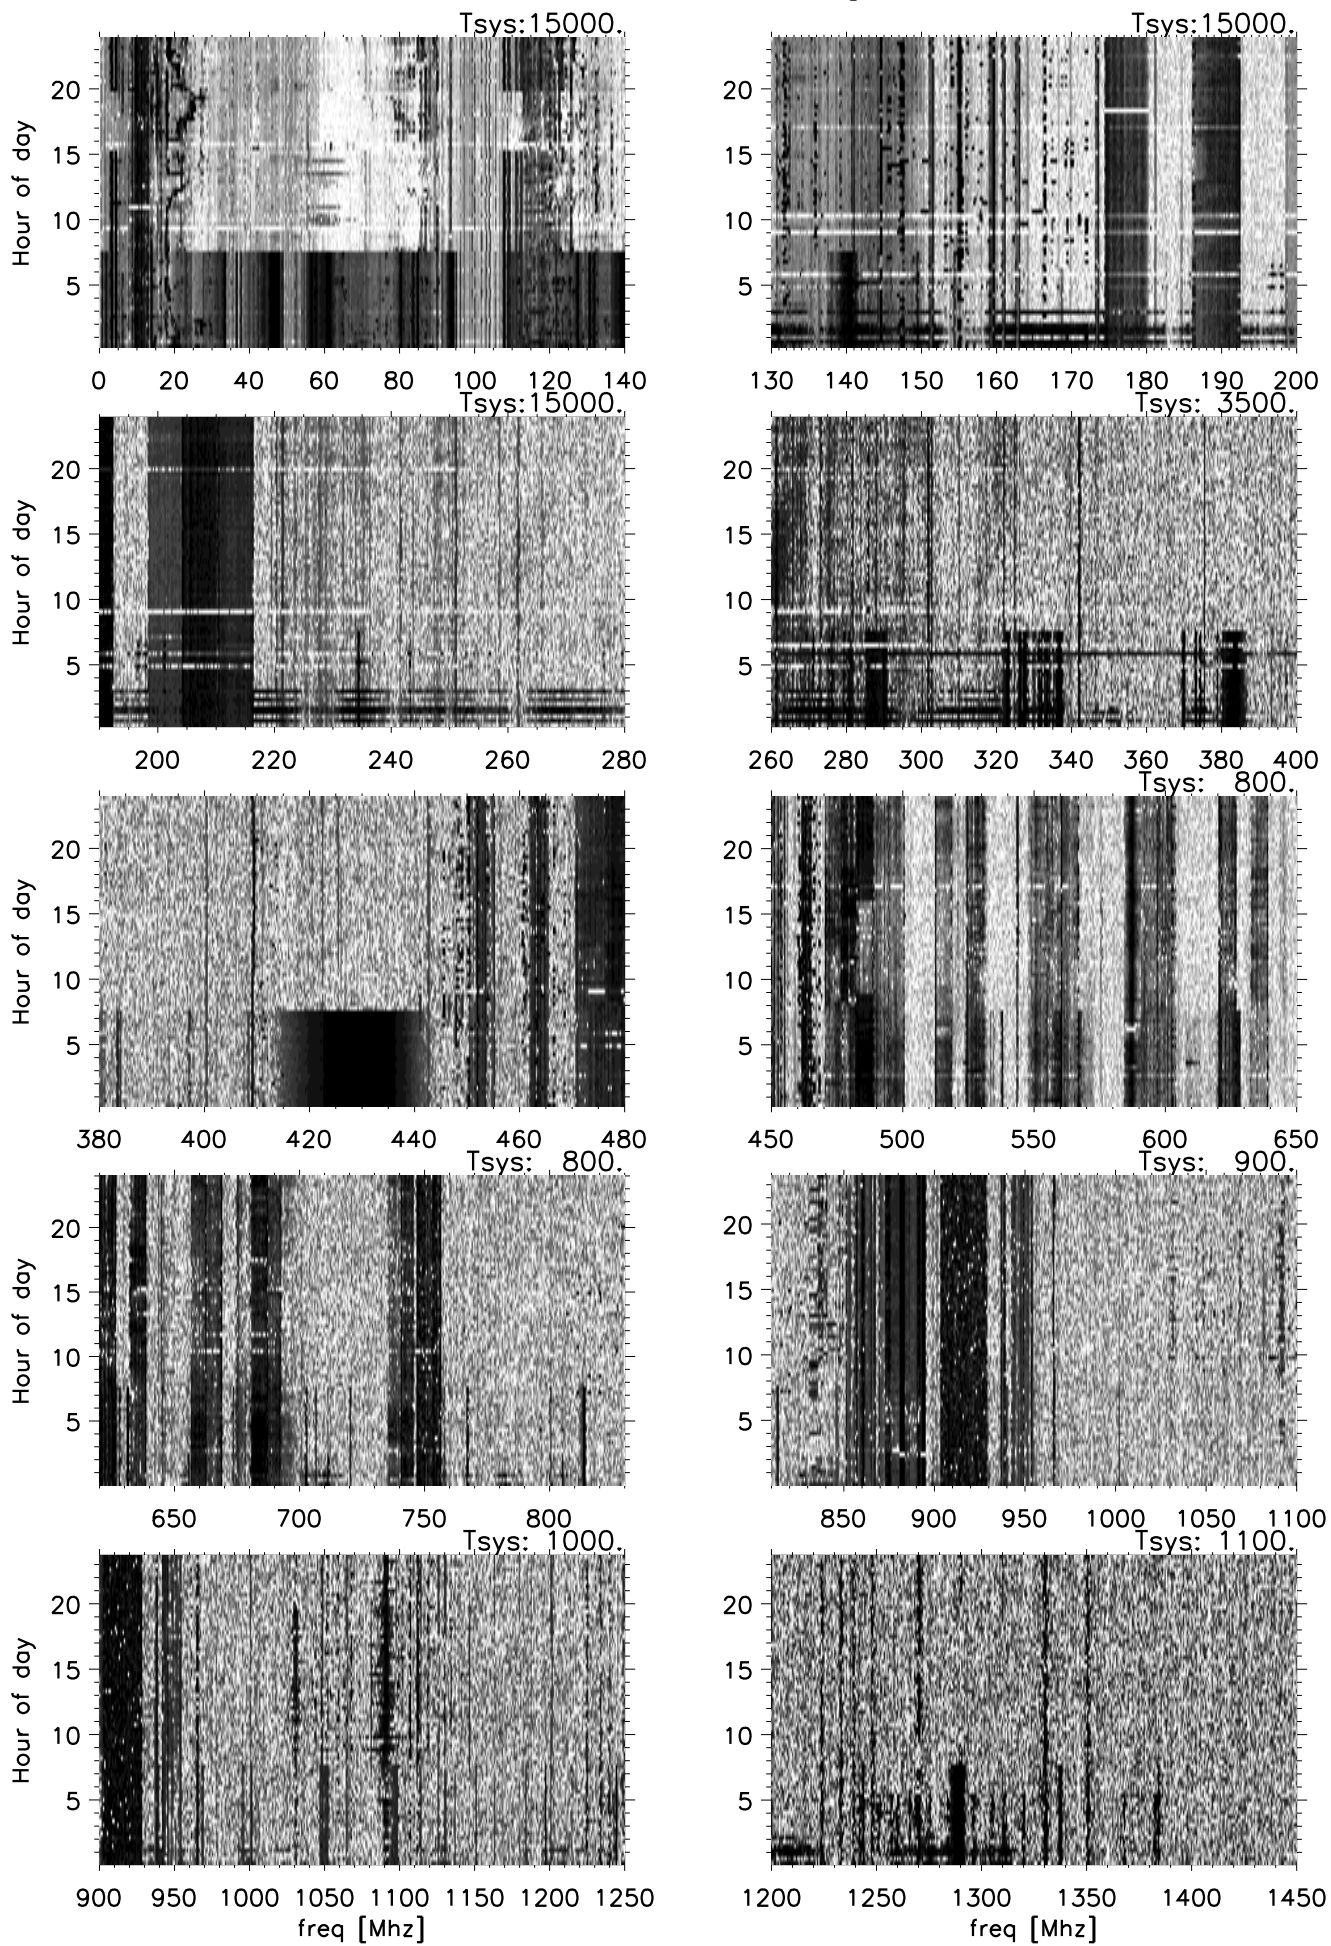

Arecibo Obs RFI time/freq Images for 120523

Arecibo Obs RFI time/freq Images for 120523

Tsys: 1800.