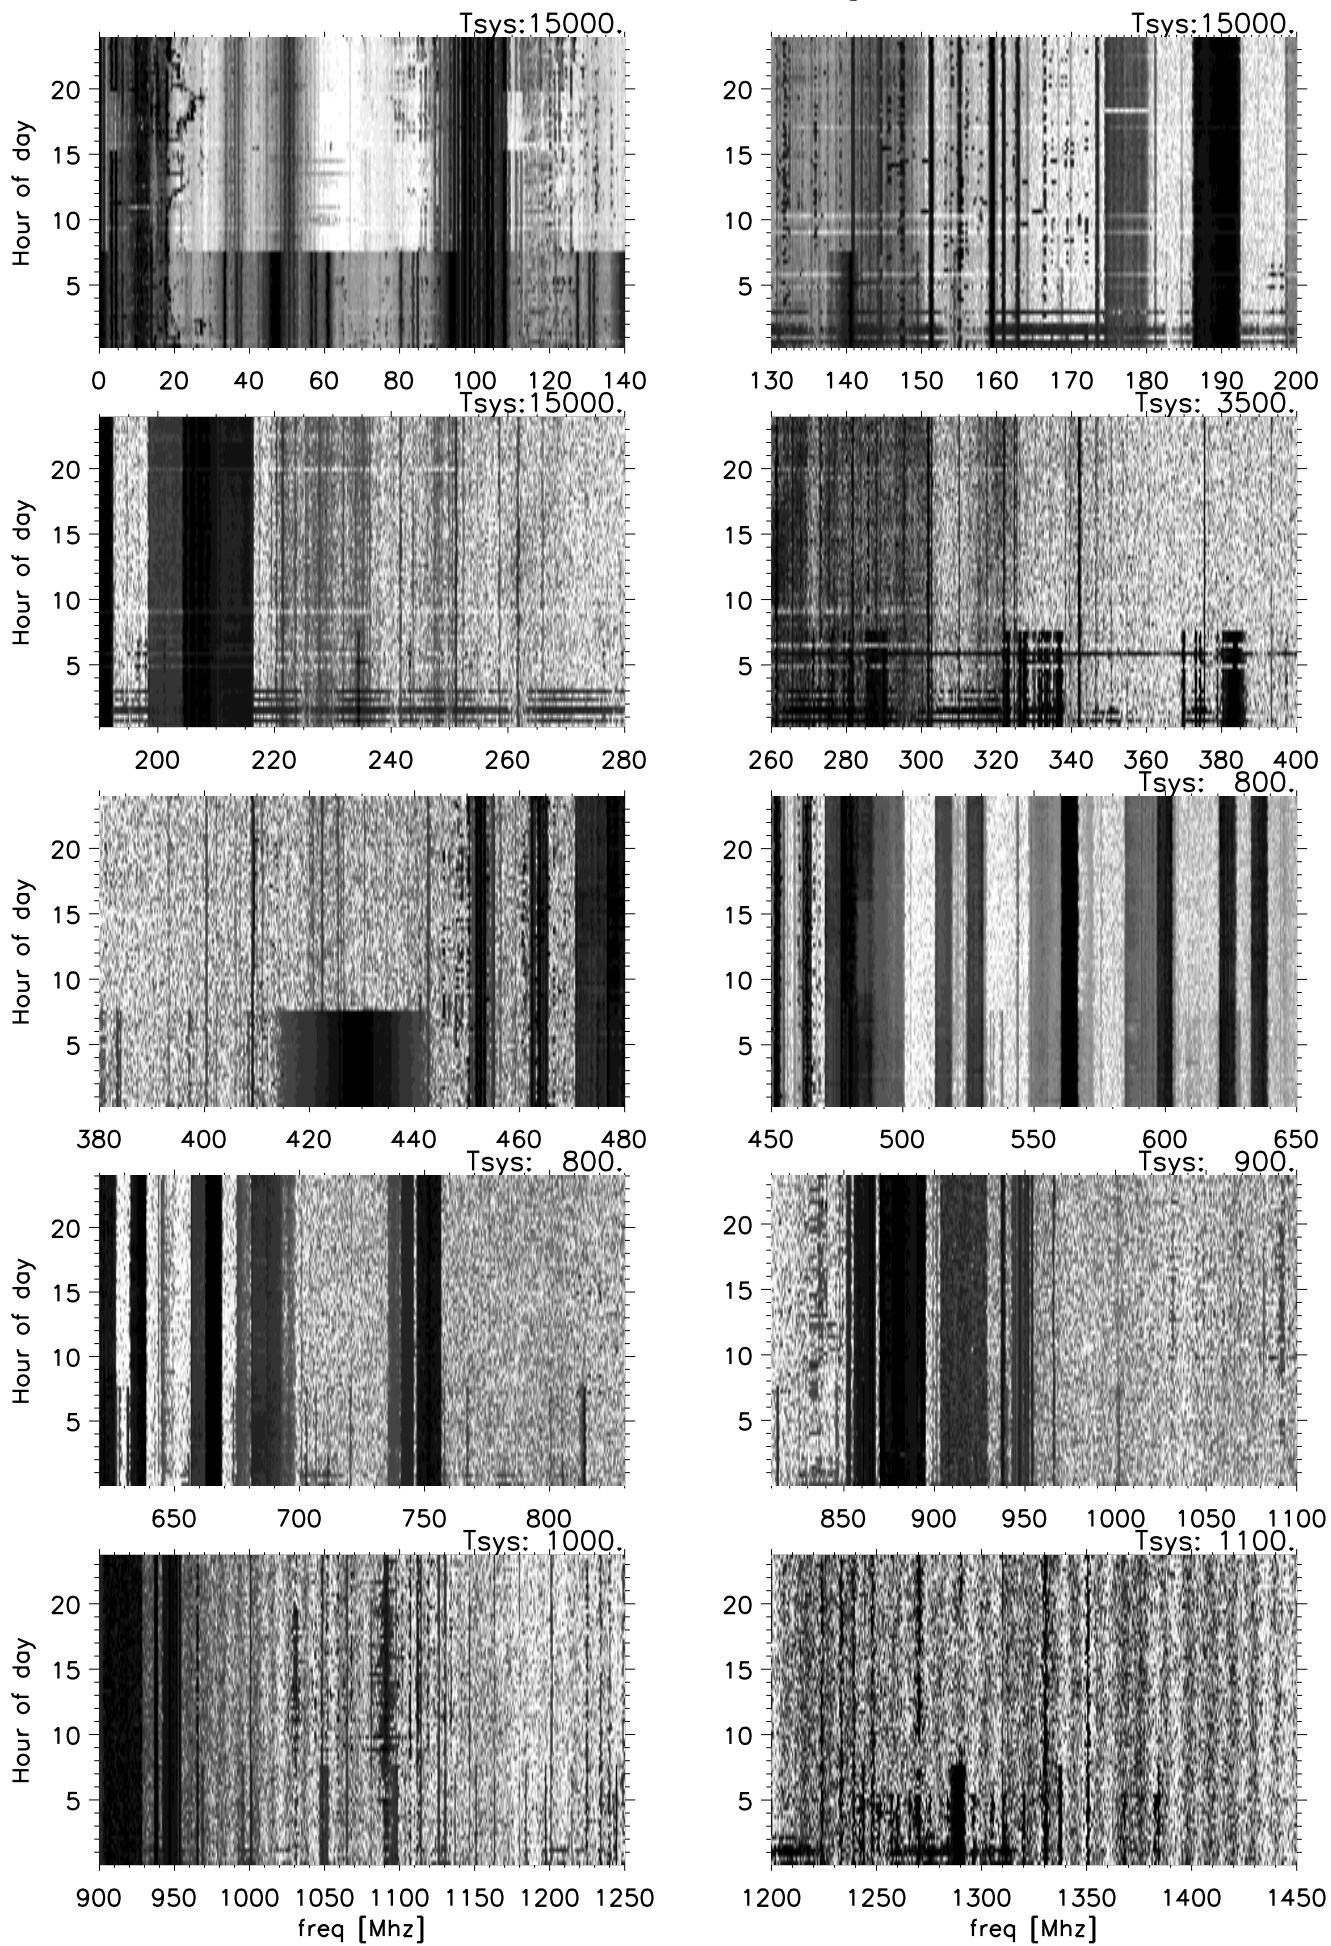

Arecibo Obs RFI time/freq Images for 120523

Arecibo Obs RFI time/freq Images for 120523

Tsys: 1800.