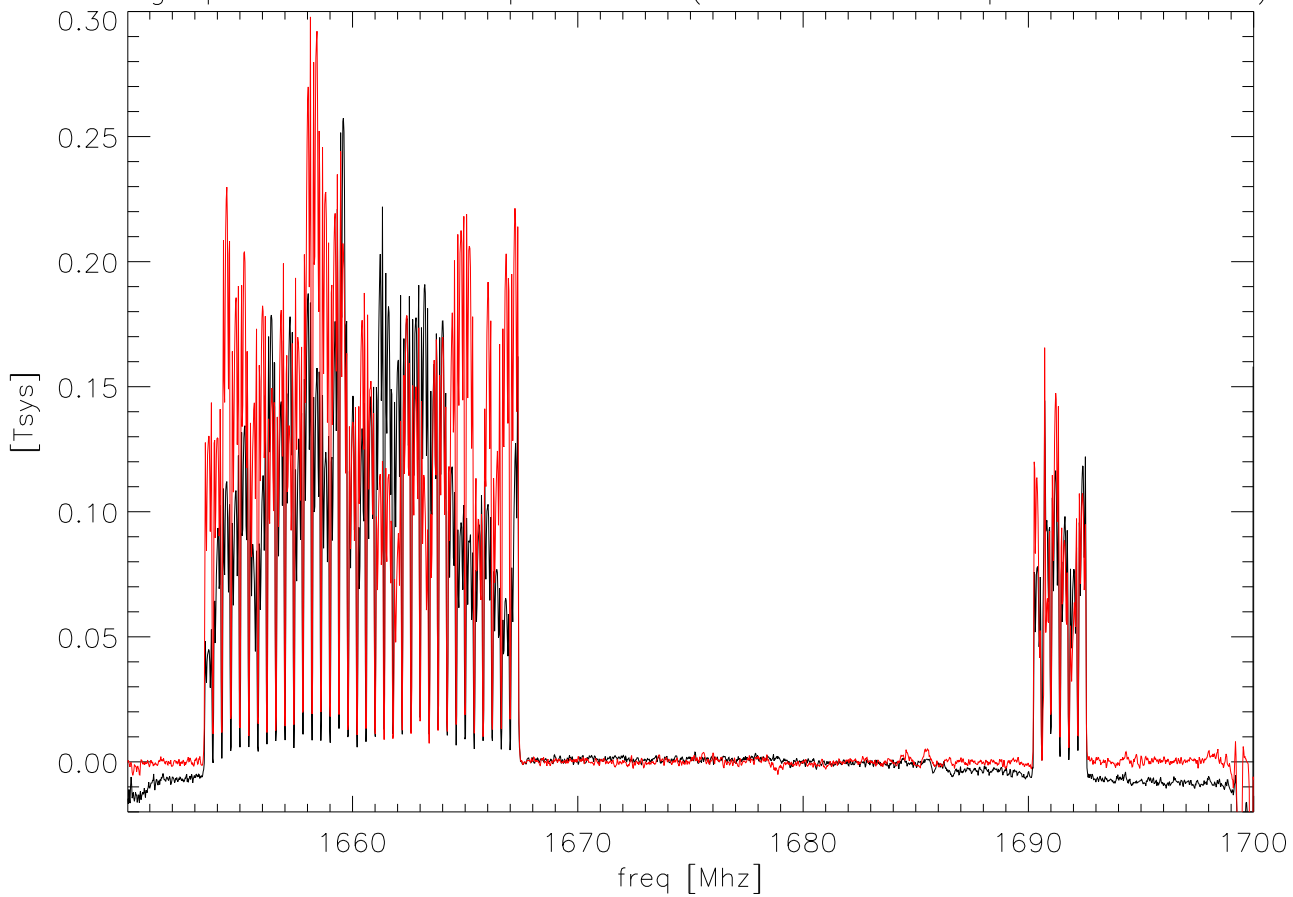

19aug05 avg spectra while cell phone on (xmit1)

avg spectra while cell phone on (xmit2)

avg spectra while cell phone on (xmit1 with bandpass correction)

avg spectra while cell phone on (xmit2 with bandpass correction)

1 sec spectra overplotted during xmit 1

10 1 sec spectra overplotted during xmit 1 (with offsets)