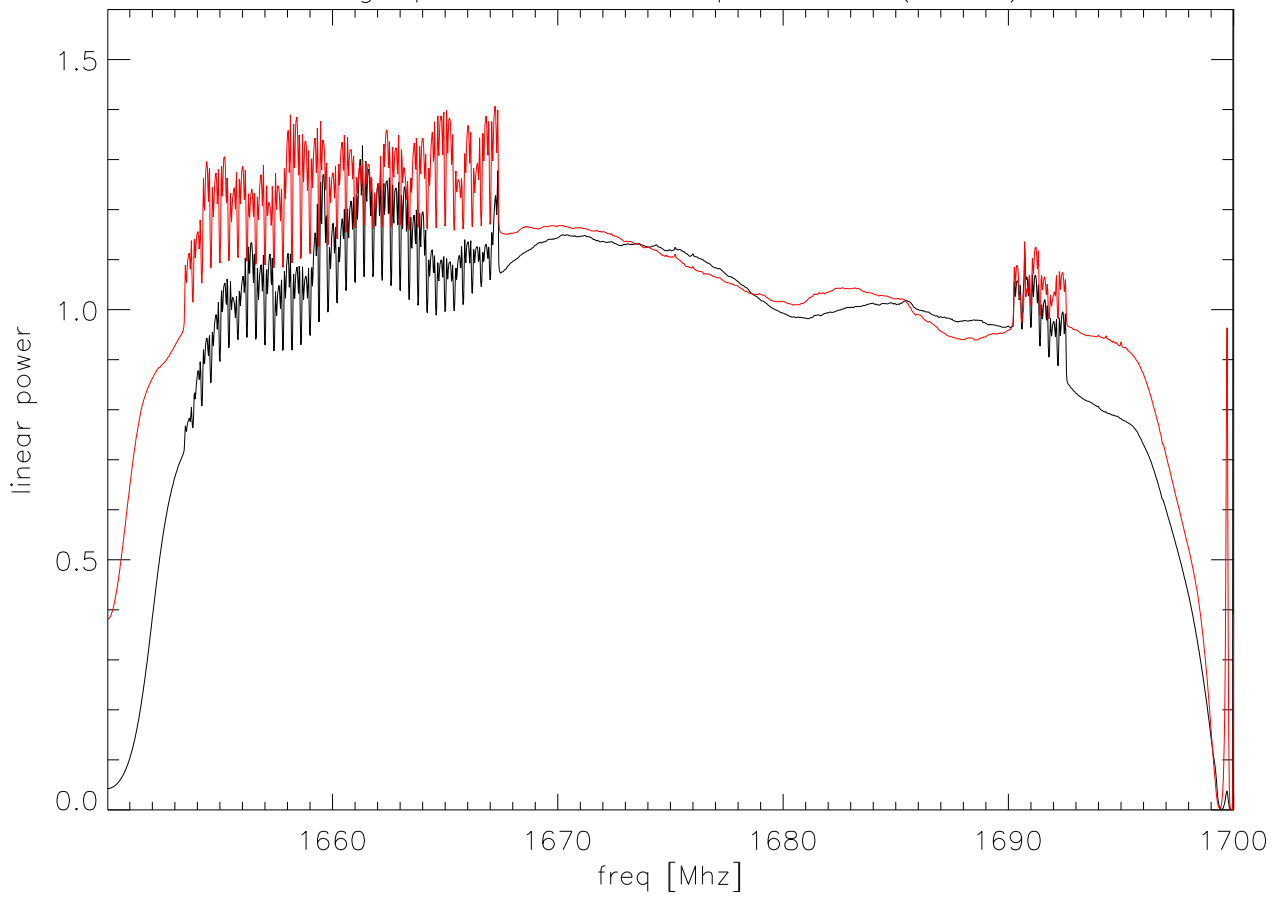

19aug05 avg spectra while cell phone on (xmit1)

avg spectra while cell phone on (xmit2)

avg spectra while cell phone on (xmit1 with bandpass correction)

avg spectra while cell phone on (xmit2 with bandpass correction)

1 sec spectra overplotted during xmit 1

10 1 sec spectra overplotted during xmit 1 (with offsets)