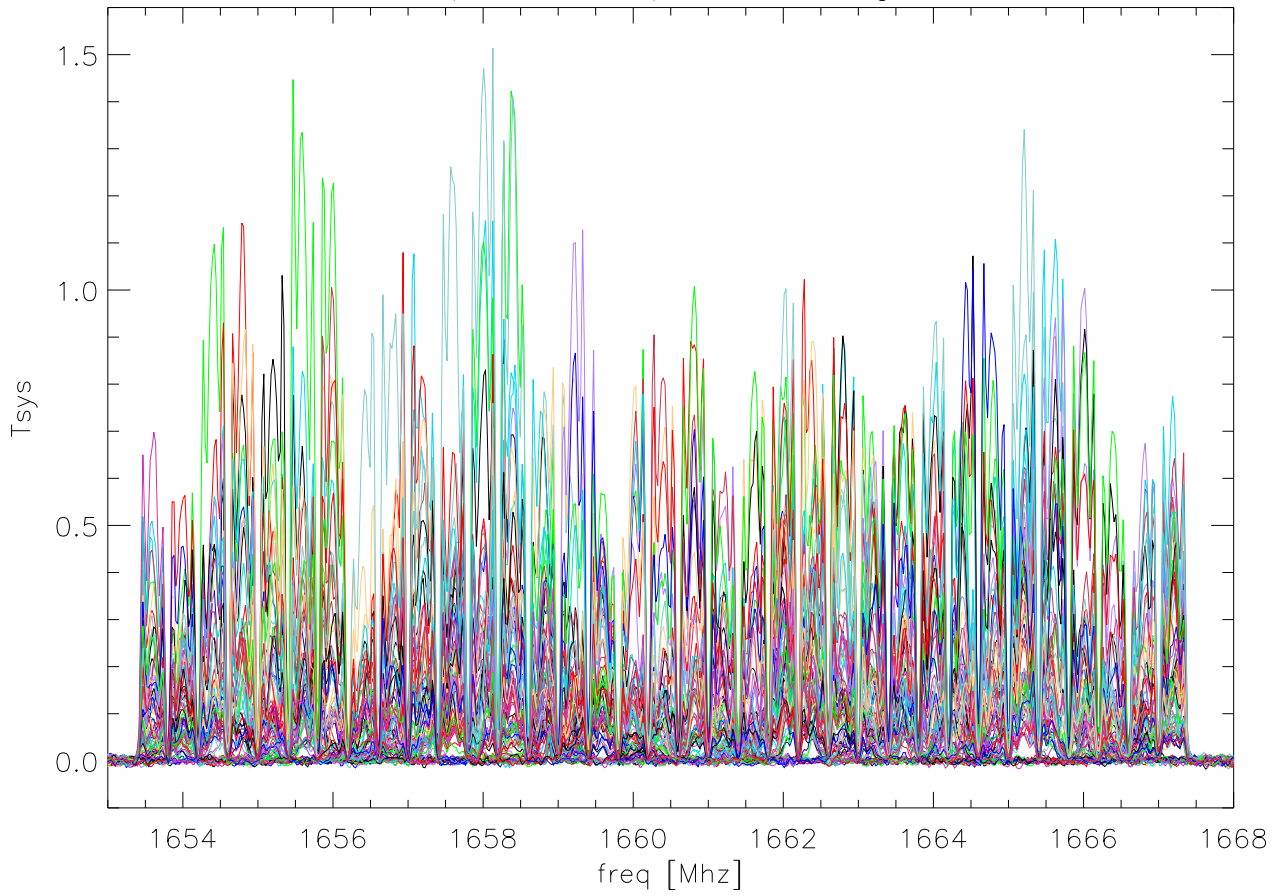

19aug05 avg spectra while cell phone on (xmit1)

avg spectra while cell phone on (xmit2)

avg spectra while cell phone on (xmit1 with bandpass correction)

avg spectra while cell phone on (xmit2 with bandpass correction)

1 sec spectra overplotted during xmit 1

10 1 sec spectra overplotted during xmit 1 (with offsets)