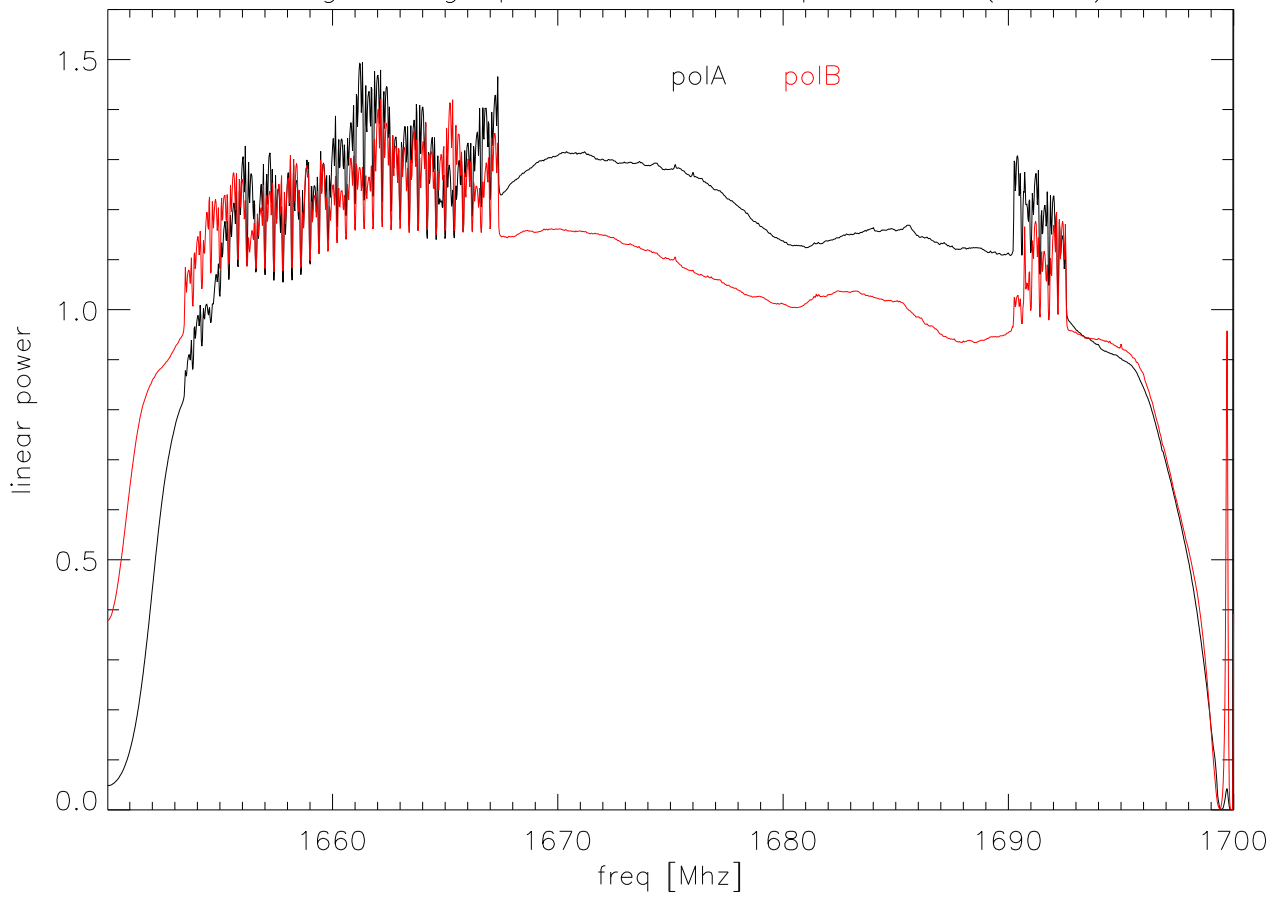

19aug05 avg spectra while cell phone on (xmit1)

avg spectra while cell phone on (xmit2)

avg spectra while cell phone on (xmit1 with bandpass correction)

avg spectra while cell phone on (xmit2 with bandpass correction)

1 sec spectra overplotted during xmit 1

10 1 sec spectra overplotted during xmit 1 (with offsets)