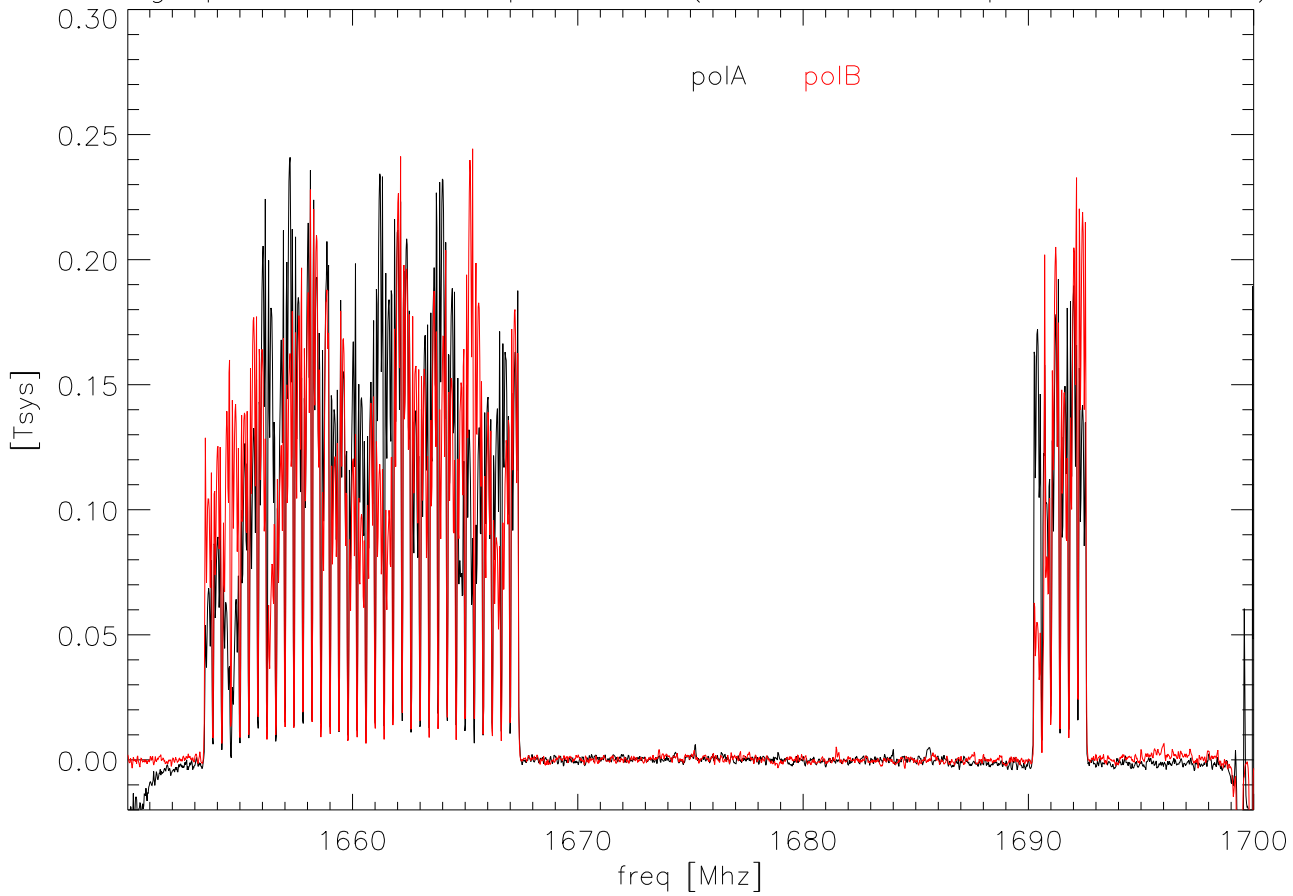

19aug05 avg spectra while cell phone on (xmit1)

avg spectra while cell phone on (xmit2)

avg spectra while cell phone on (xmit1 with bandpass correction)

avg spectra while cell phone on (xmit2 with bandpass correction)

1 sec spectra overplotted during xmit 1

10 1 sec spectra overplotted during xmit 1 (with offsets)