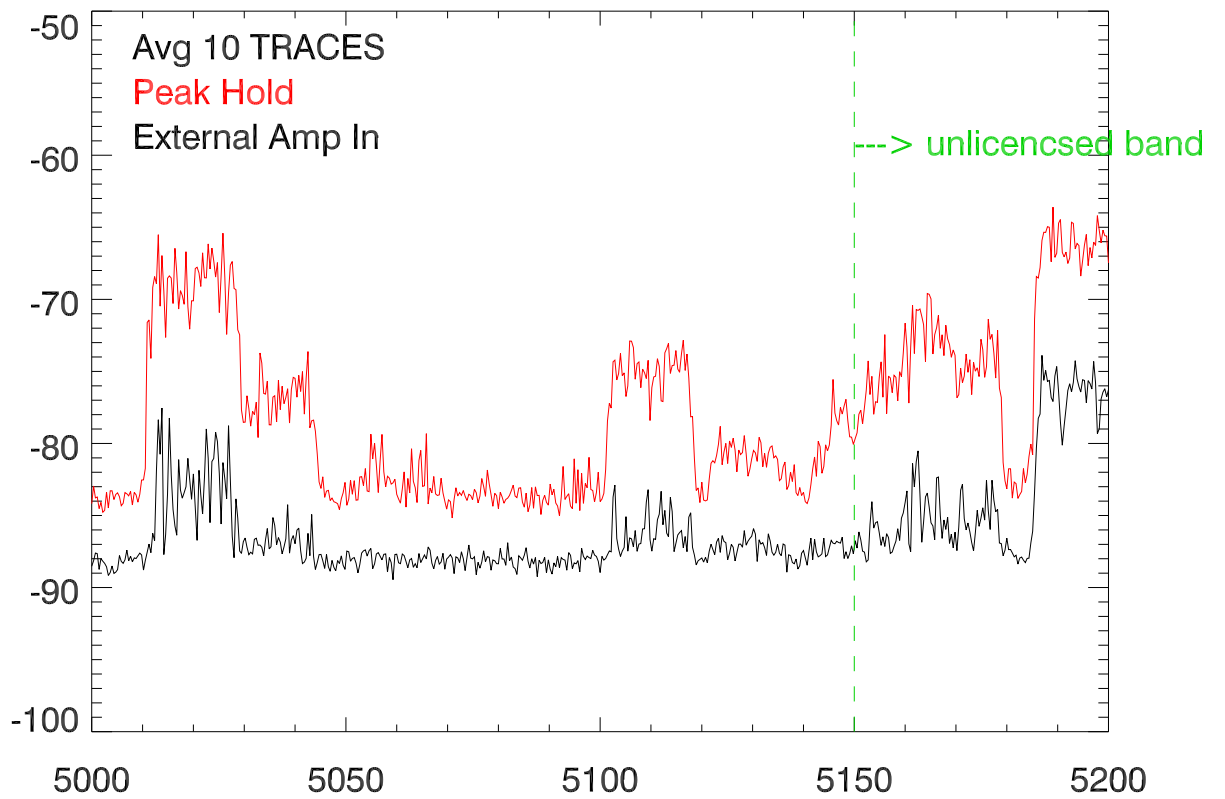

04jun13 1.8 km from yiyi's tower.

04jun13 under yiyi's tower. vivi net off.