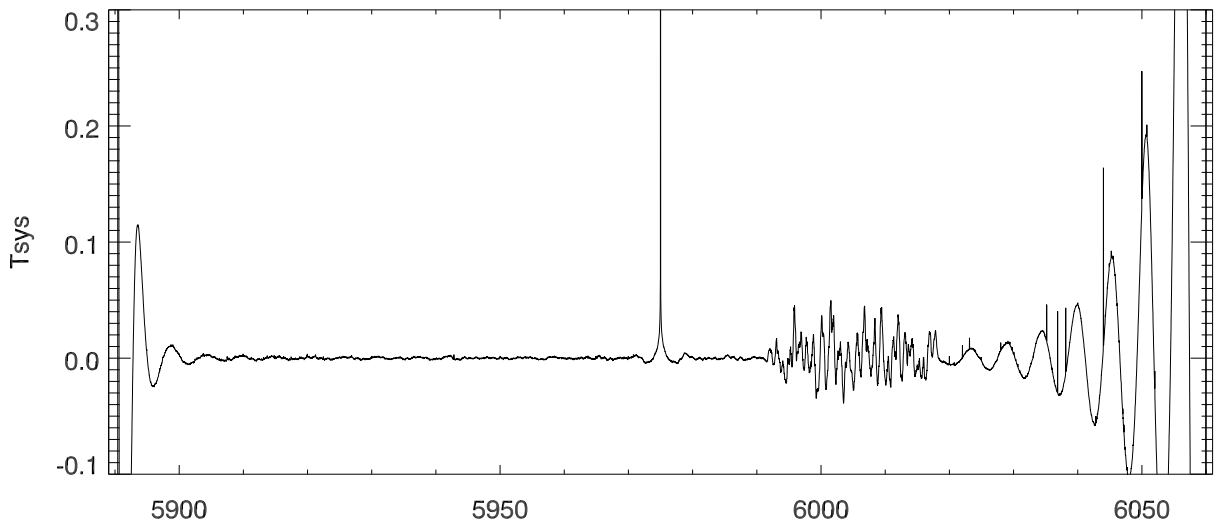

05jun13, cband 400 sec avg spc (after 5ghz rfi turned off)

Average spectrum - fit

rmsByChan/mean for 400 1 sec records