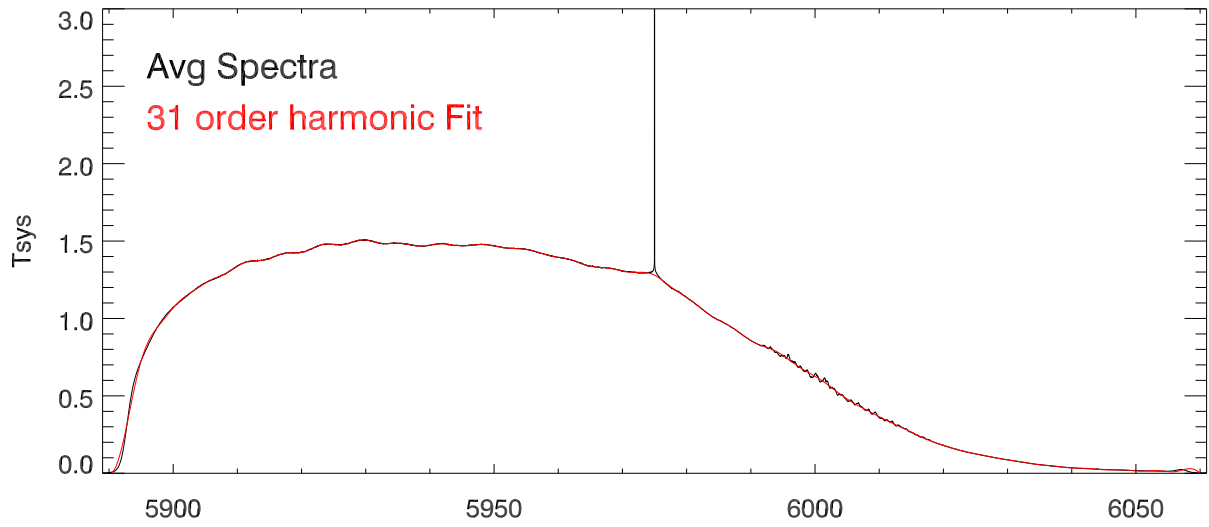

05jun13, cband 400 sec avg spc (after 5ghz rfi turned off)

Average spectrum - fit

rmsByChan/mean for 400 1 sec records